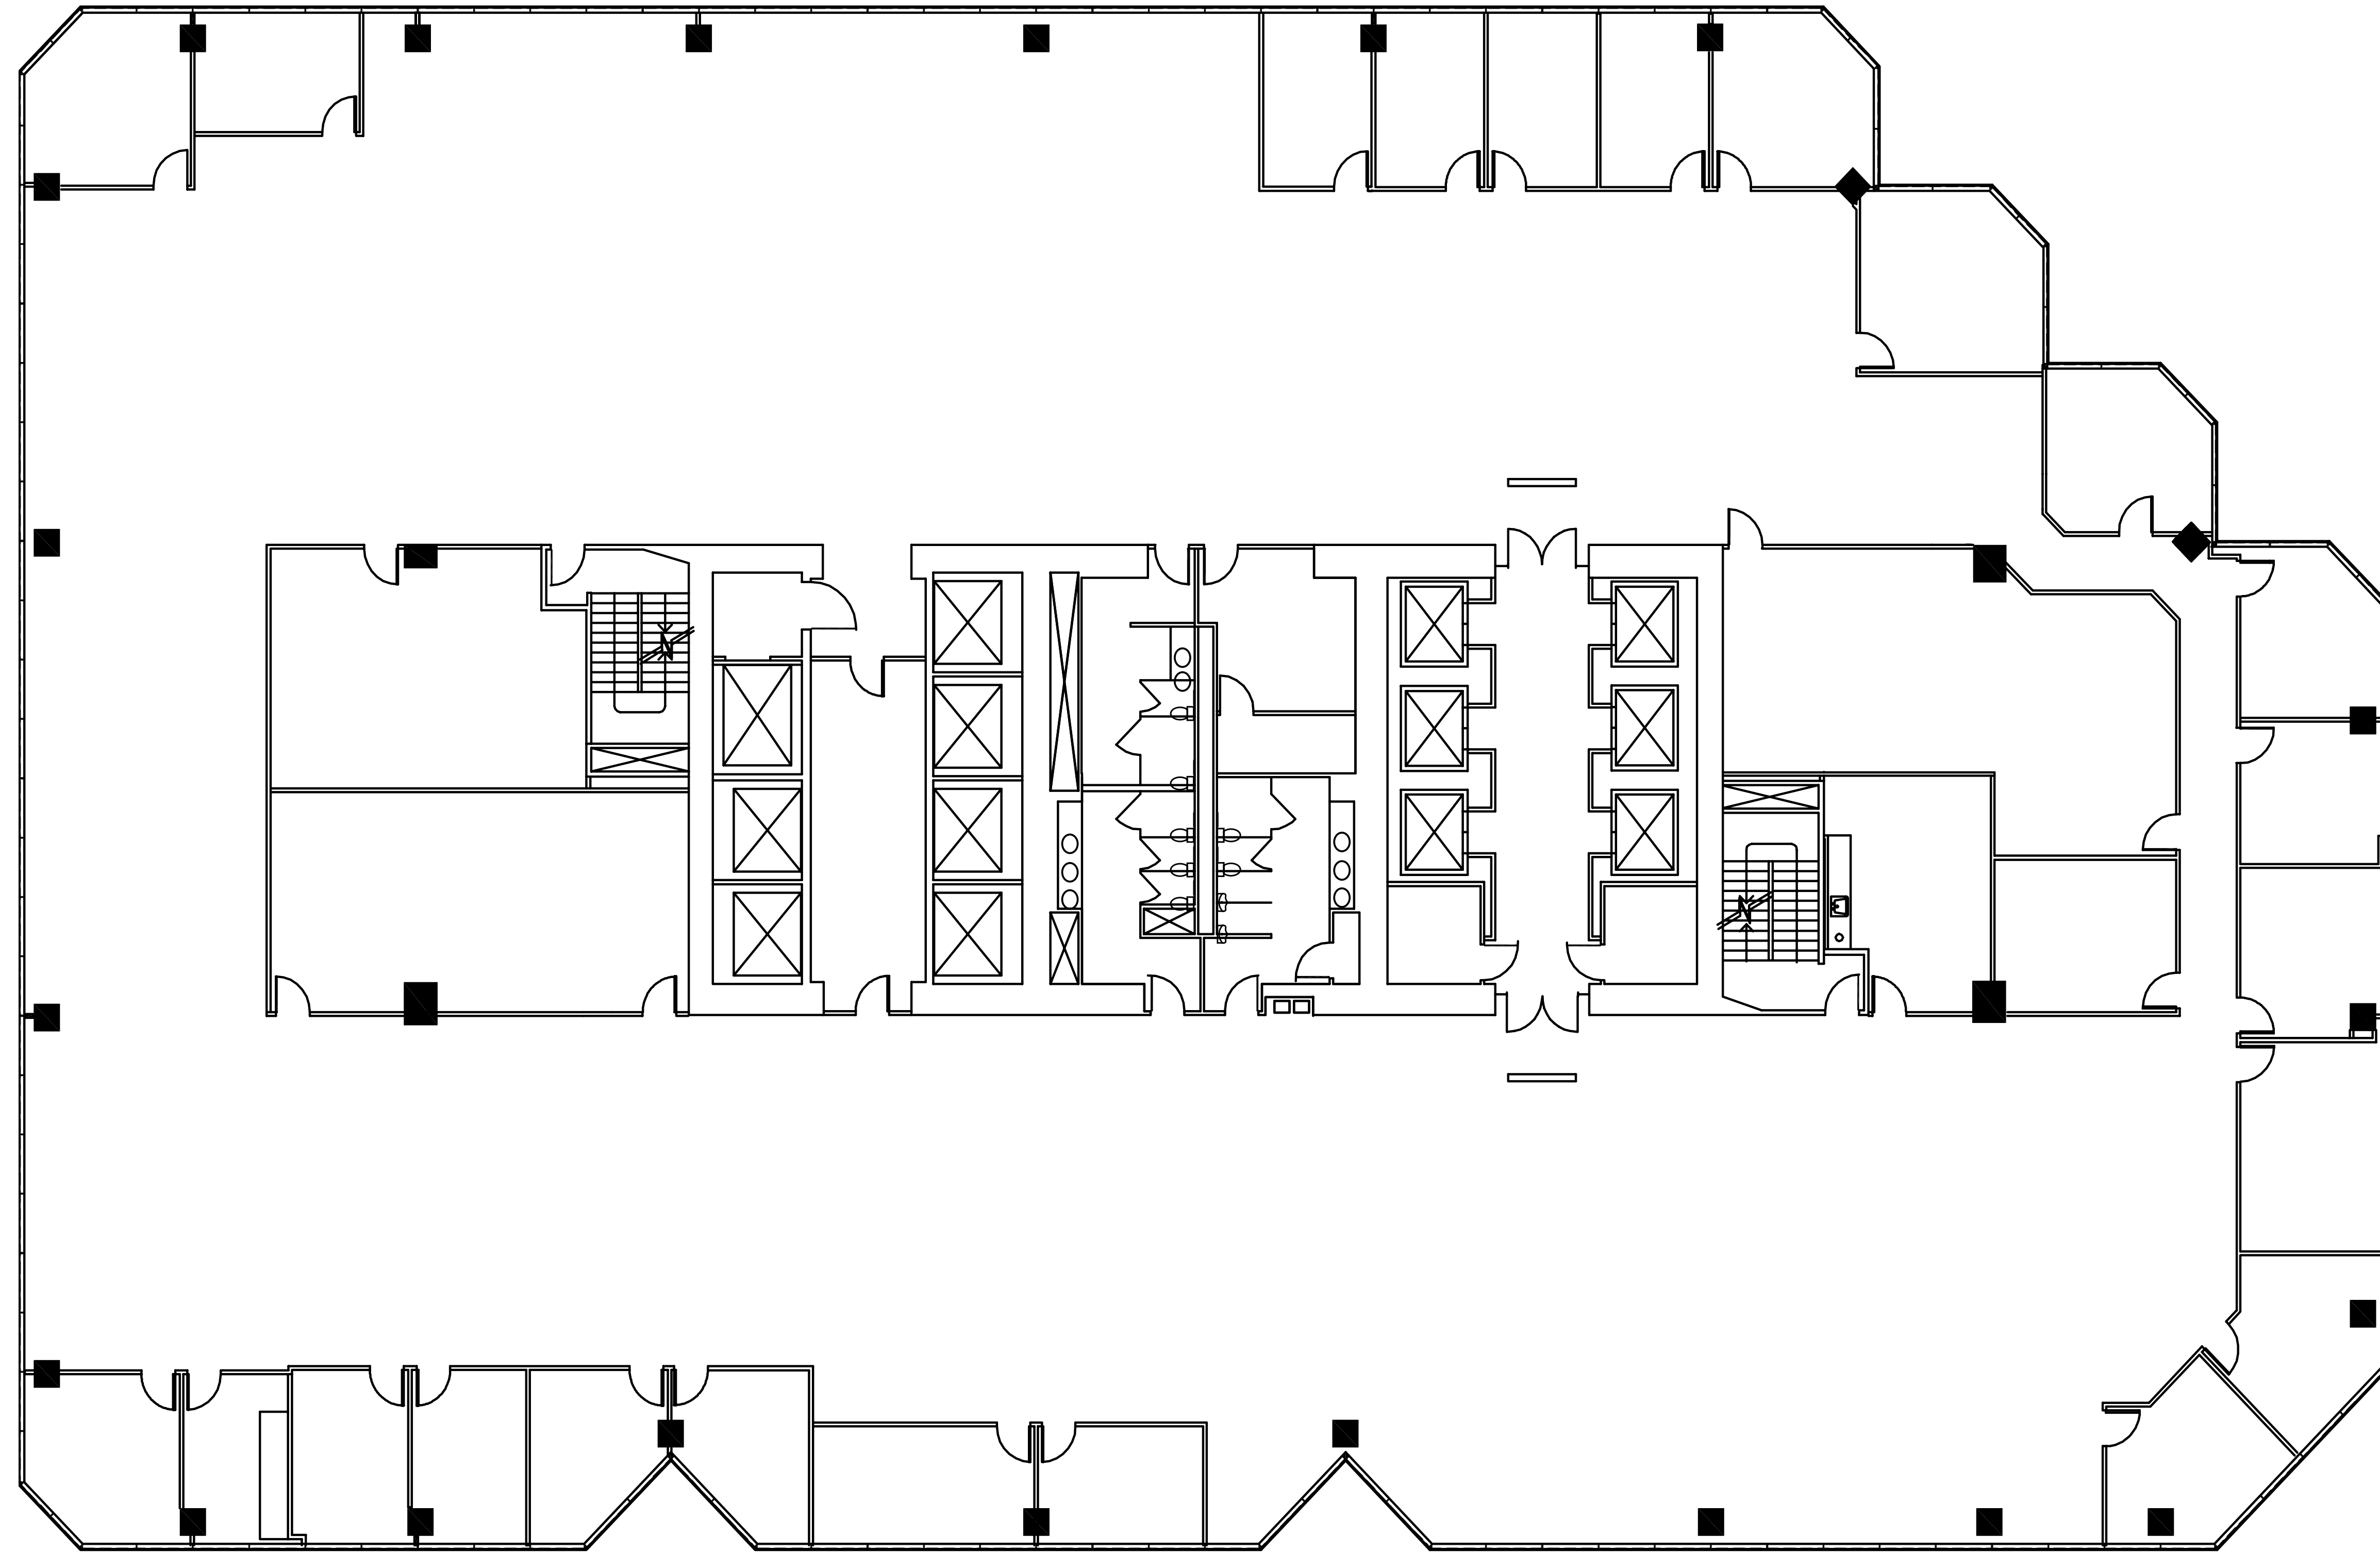

PHOENIX TOWER

AT GREENWAY PLAZA

SUITE 1700 25,290 RSF