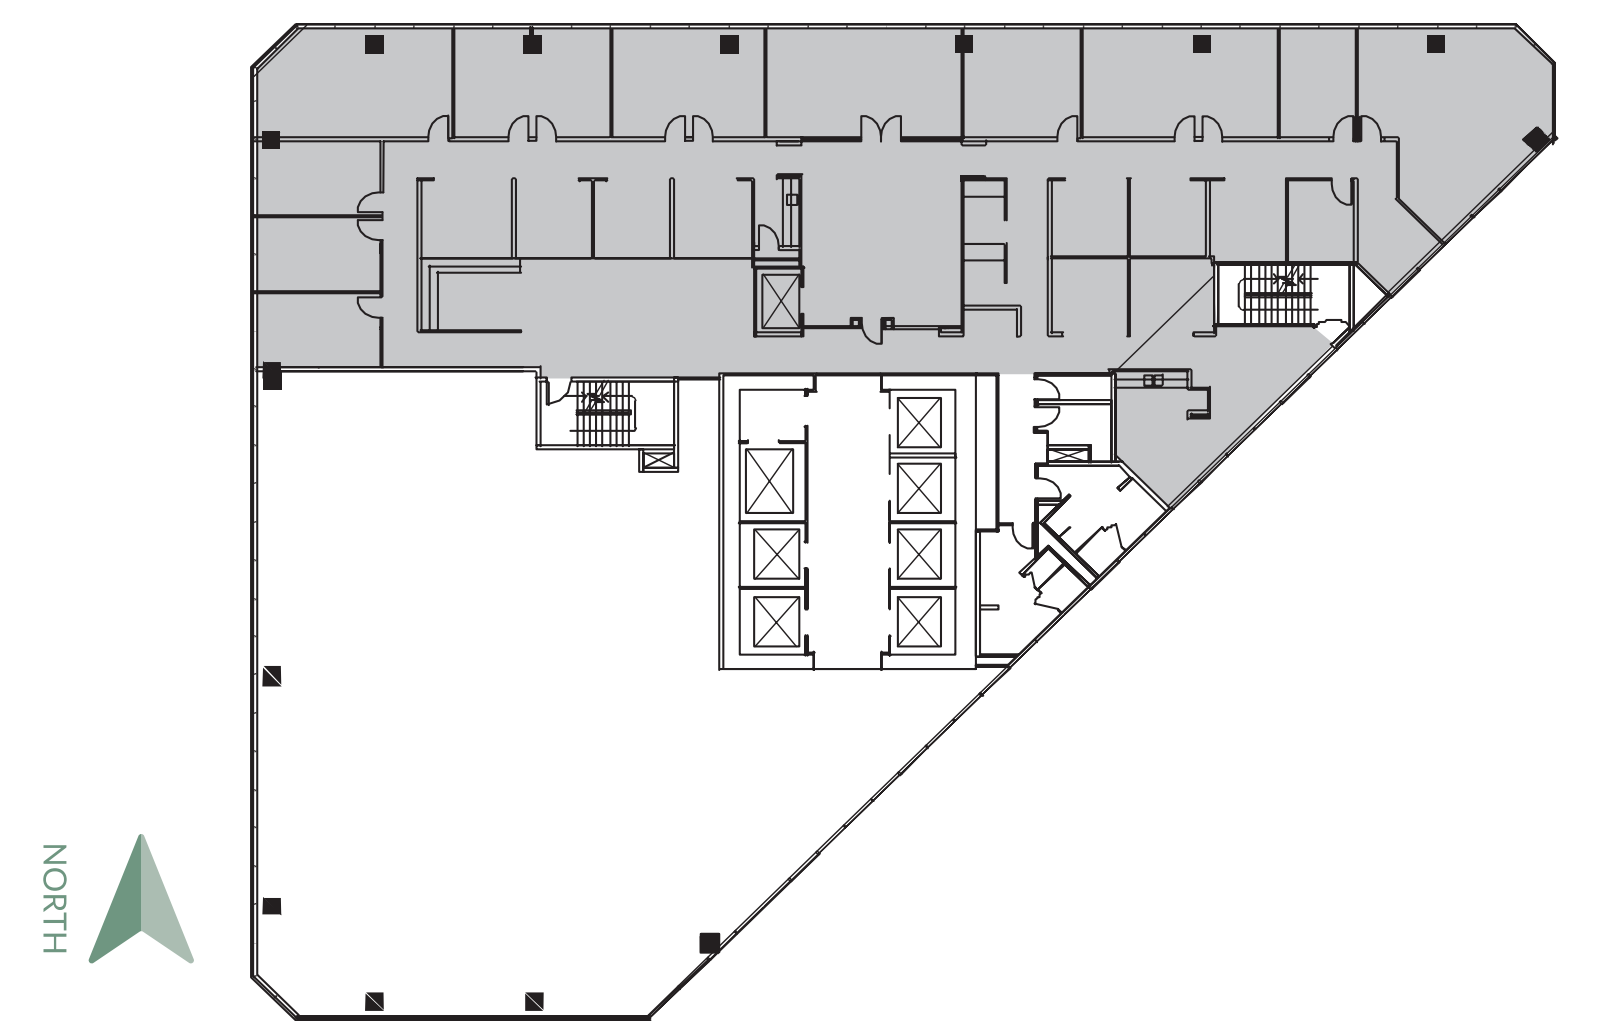

PHOENIX TOWER

AT GREENWAY PLAZA

Private office	11
Workstation	2
Conference	1

SUITE 3400 8,145 RSF