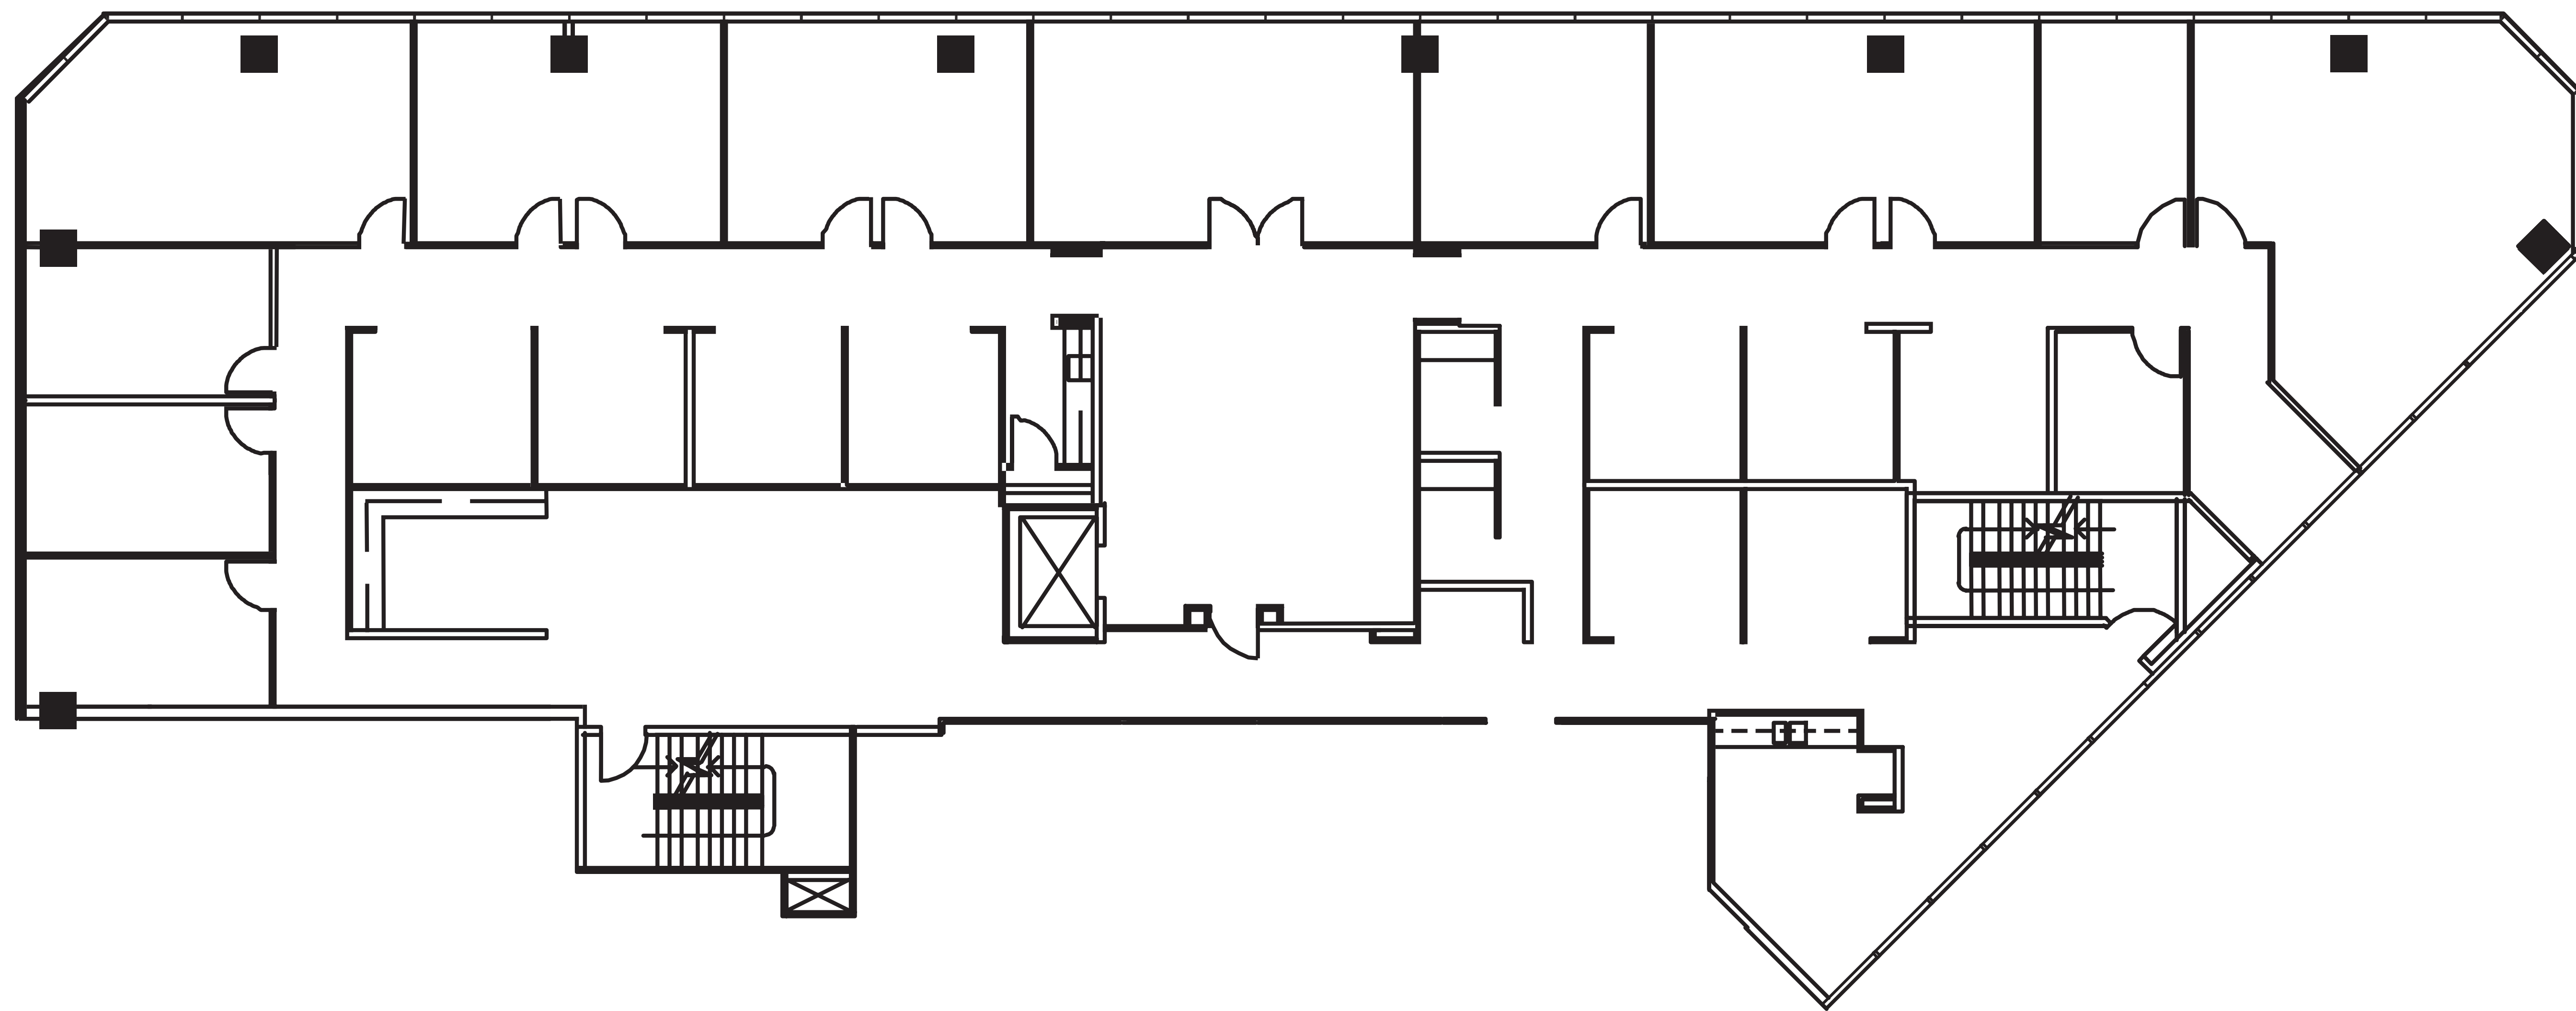

PHOENIX TOWER

AT GREENWAY PLAZA

Private office	11
Workstation	2
Conference	1

SUITE 3400 8,145 RSF