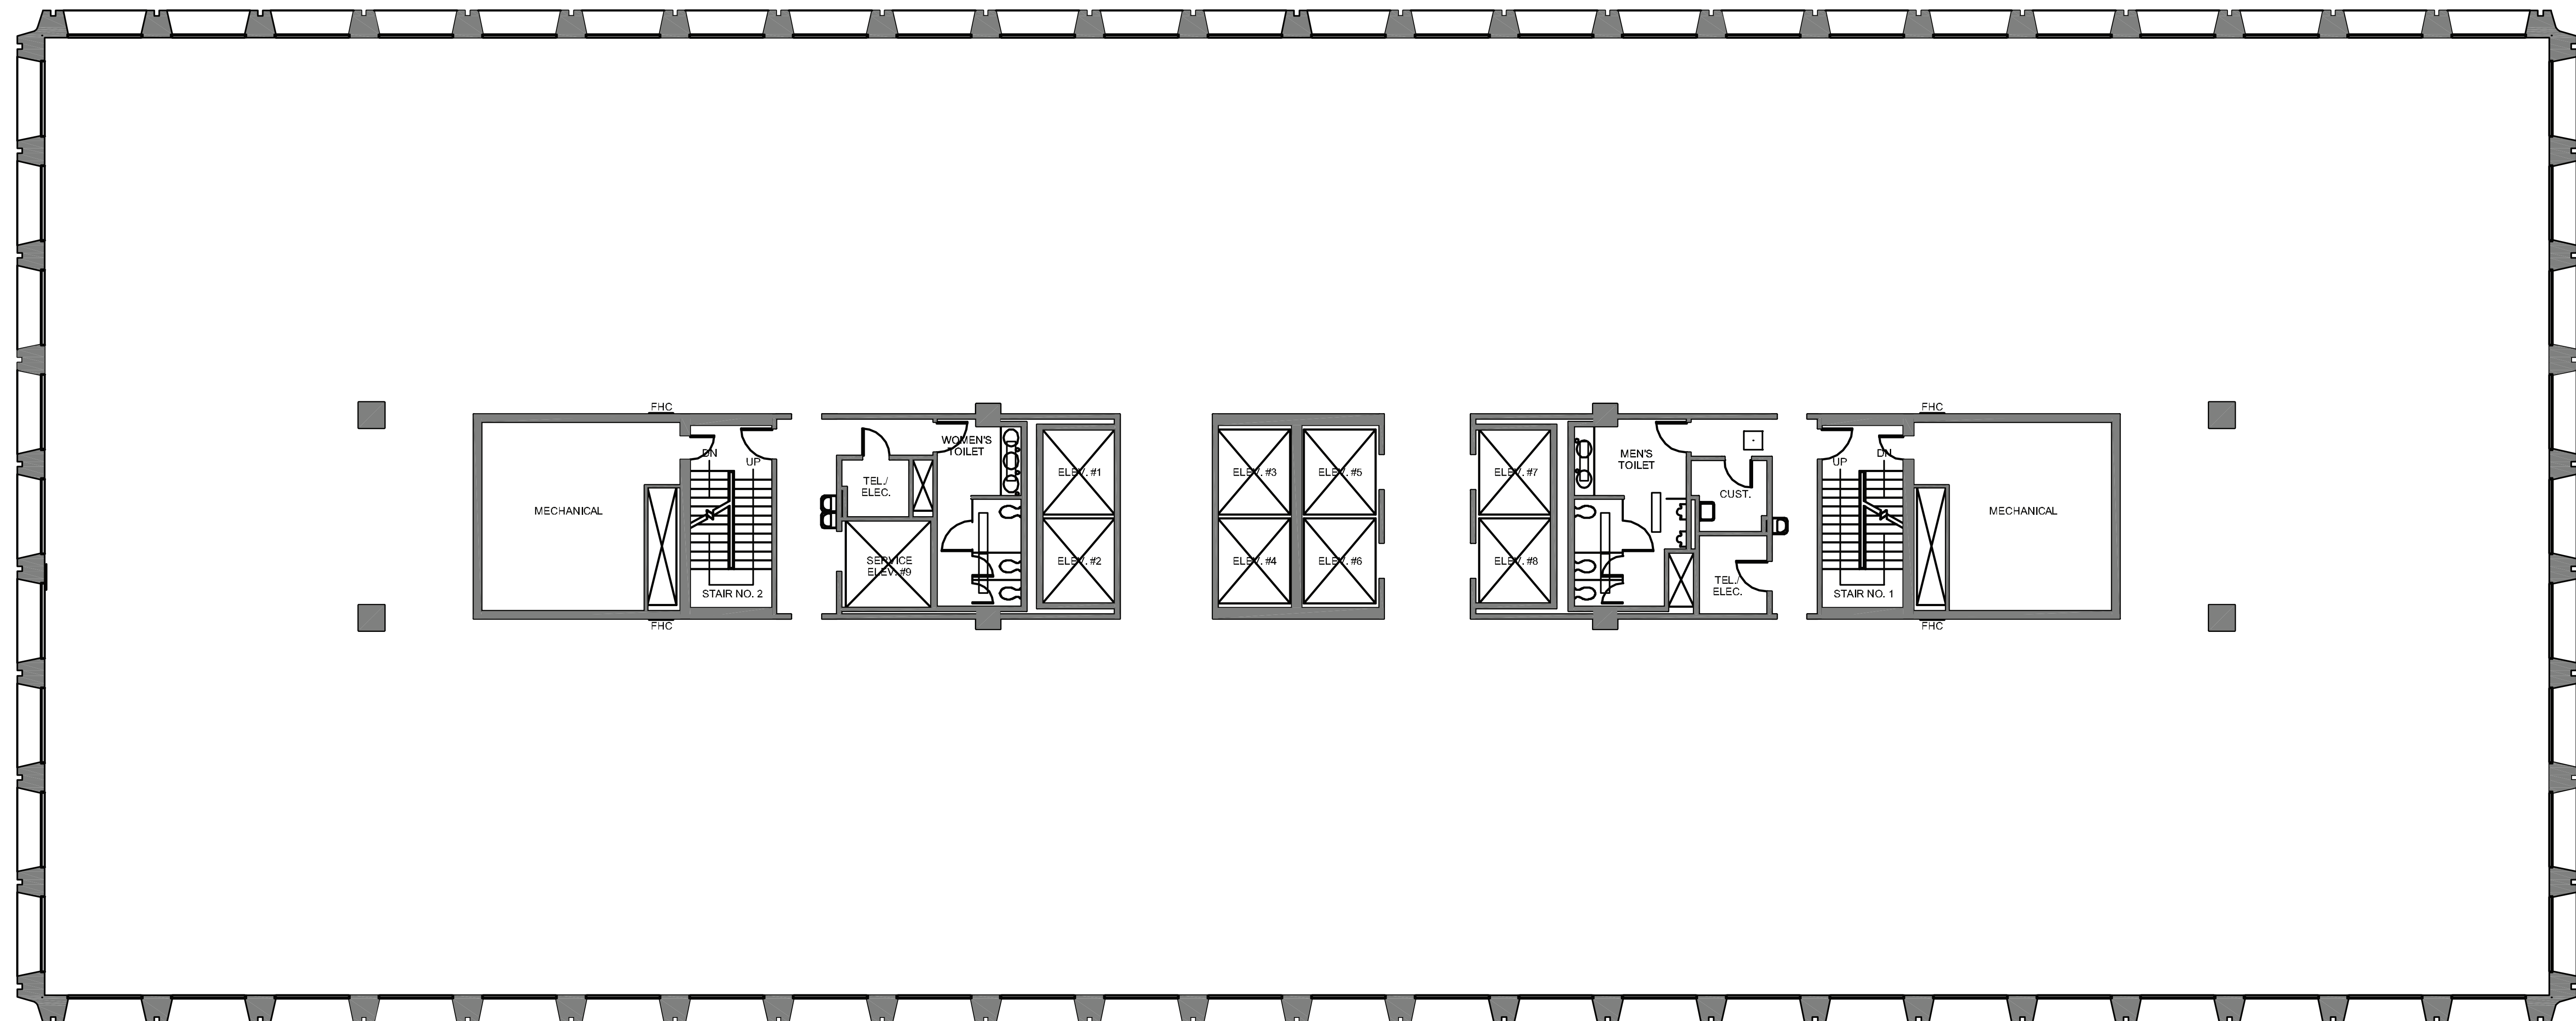

# THREE

GREENWAY PLAZA

SUITE 600 23,049 RSF