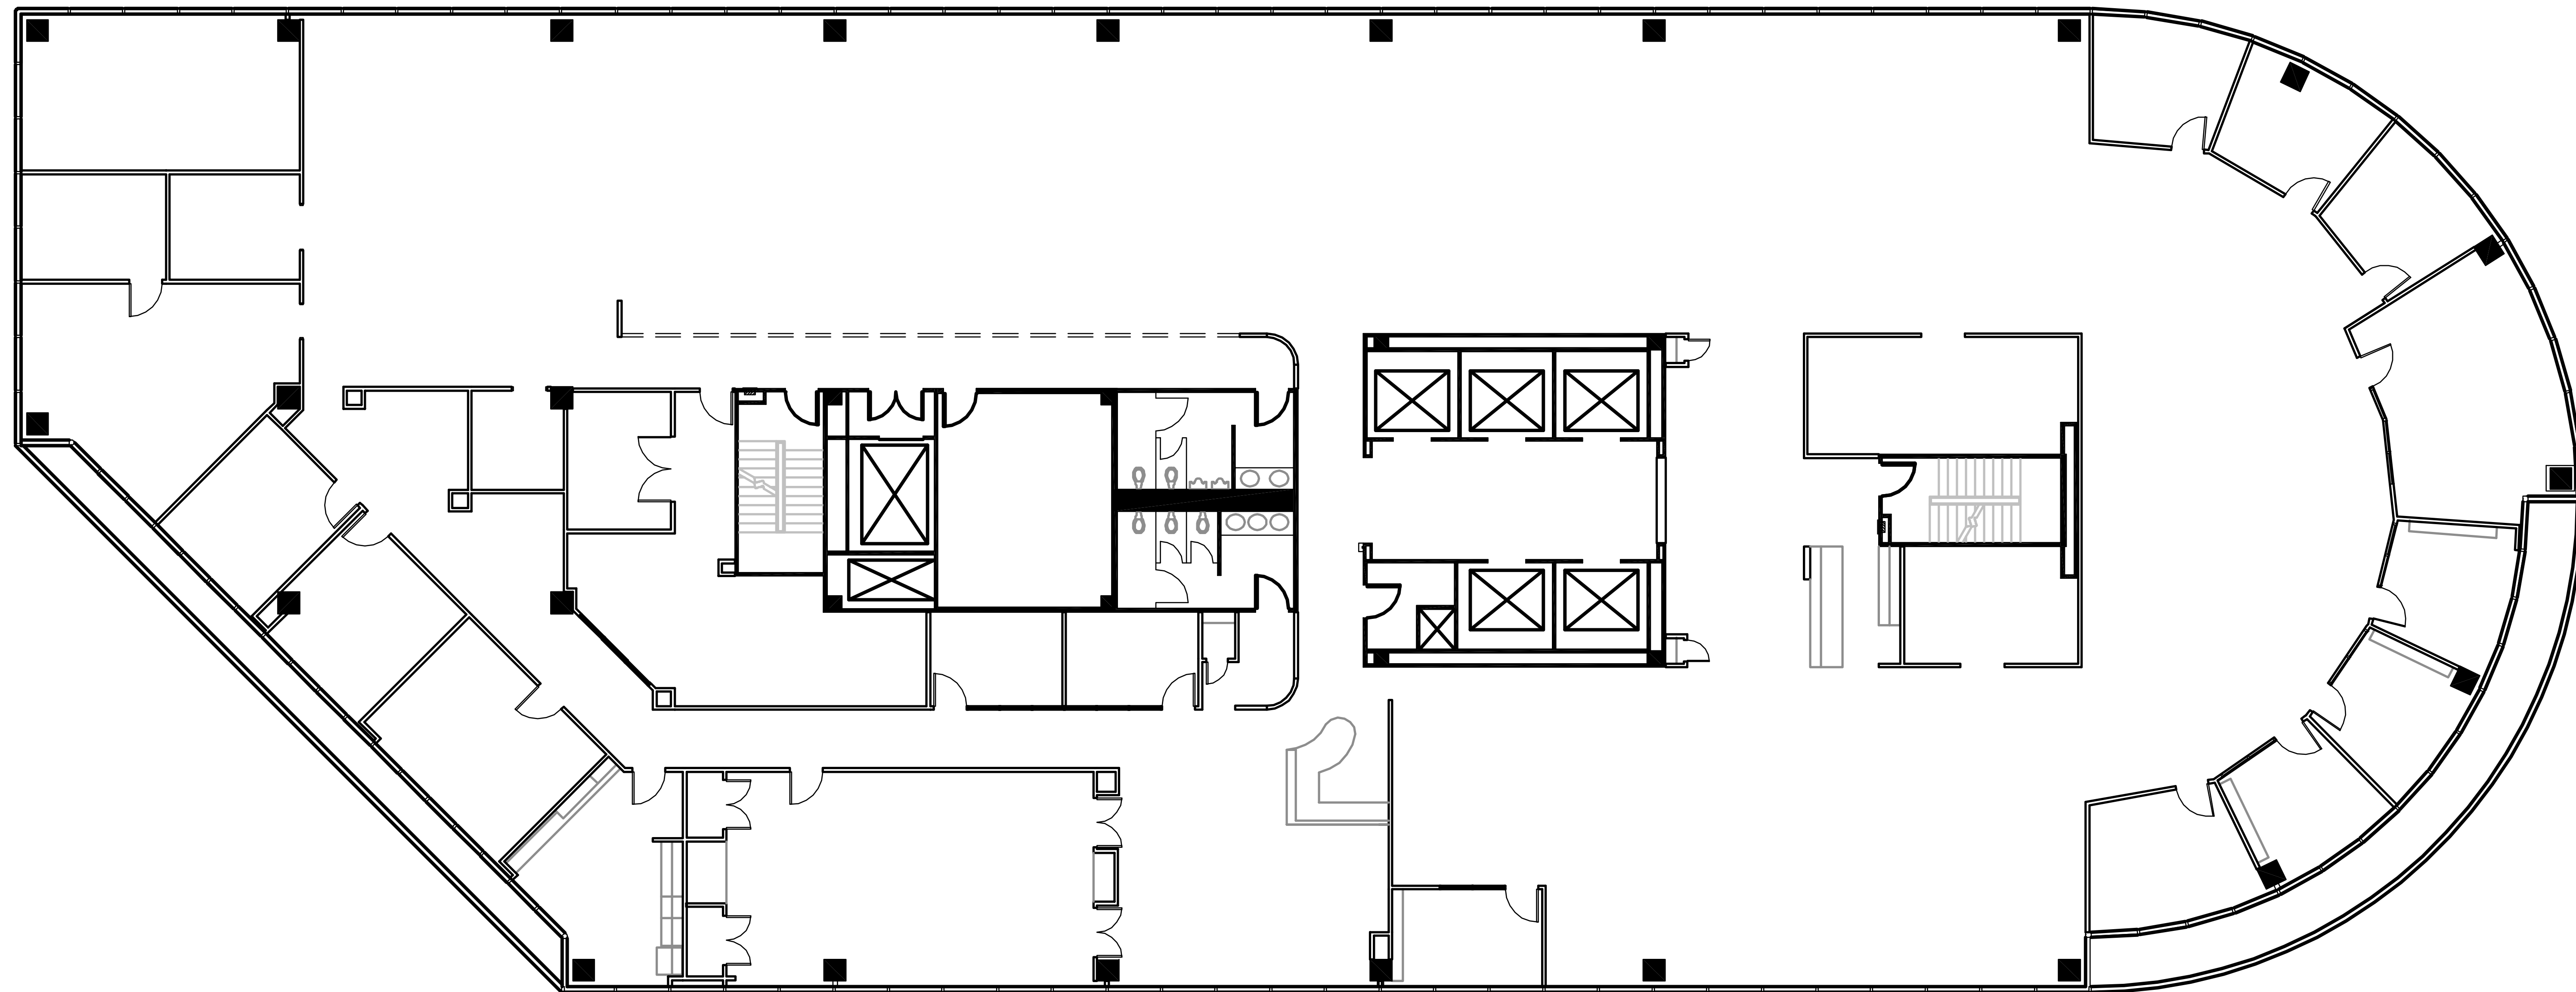

EIGHT

GREENWAY PLAZA

Conference	2
Office	12
Workstation	50

SUITE 300 18,144 RSF

Owned & Operated by  PARKWAY 832.308.6055 | pky.com