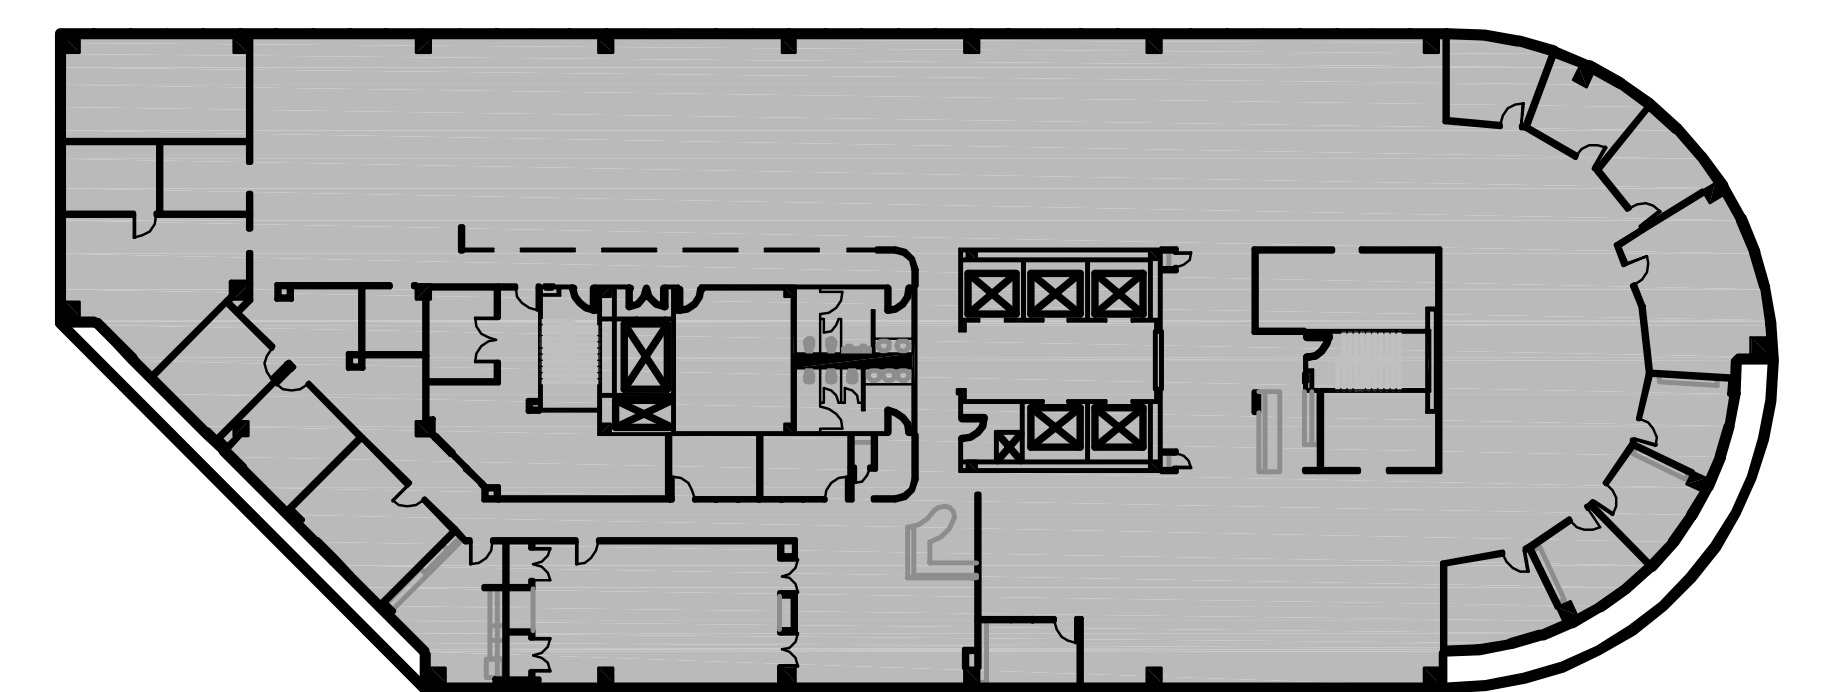

EIGHT

GREENWAY PLAZA

Conference	2
Office	12
Workstation	50

SUITE 300 18,144 RSF

Owned & Operated by  PARKWAY 832.308.6055 | pky.com