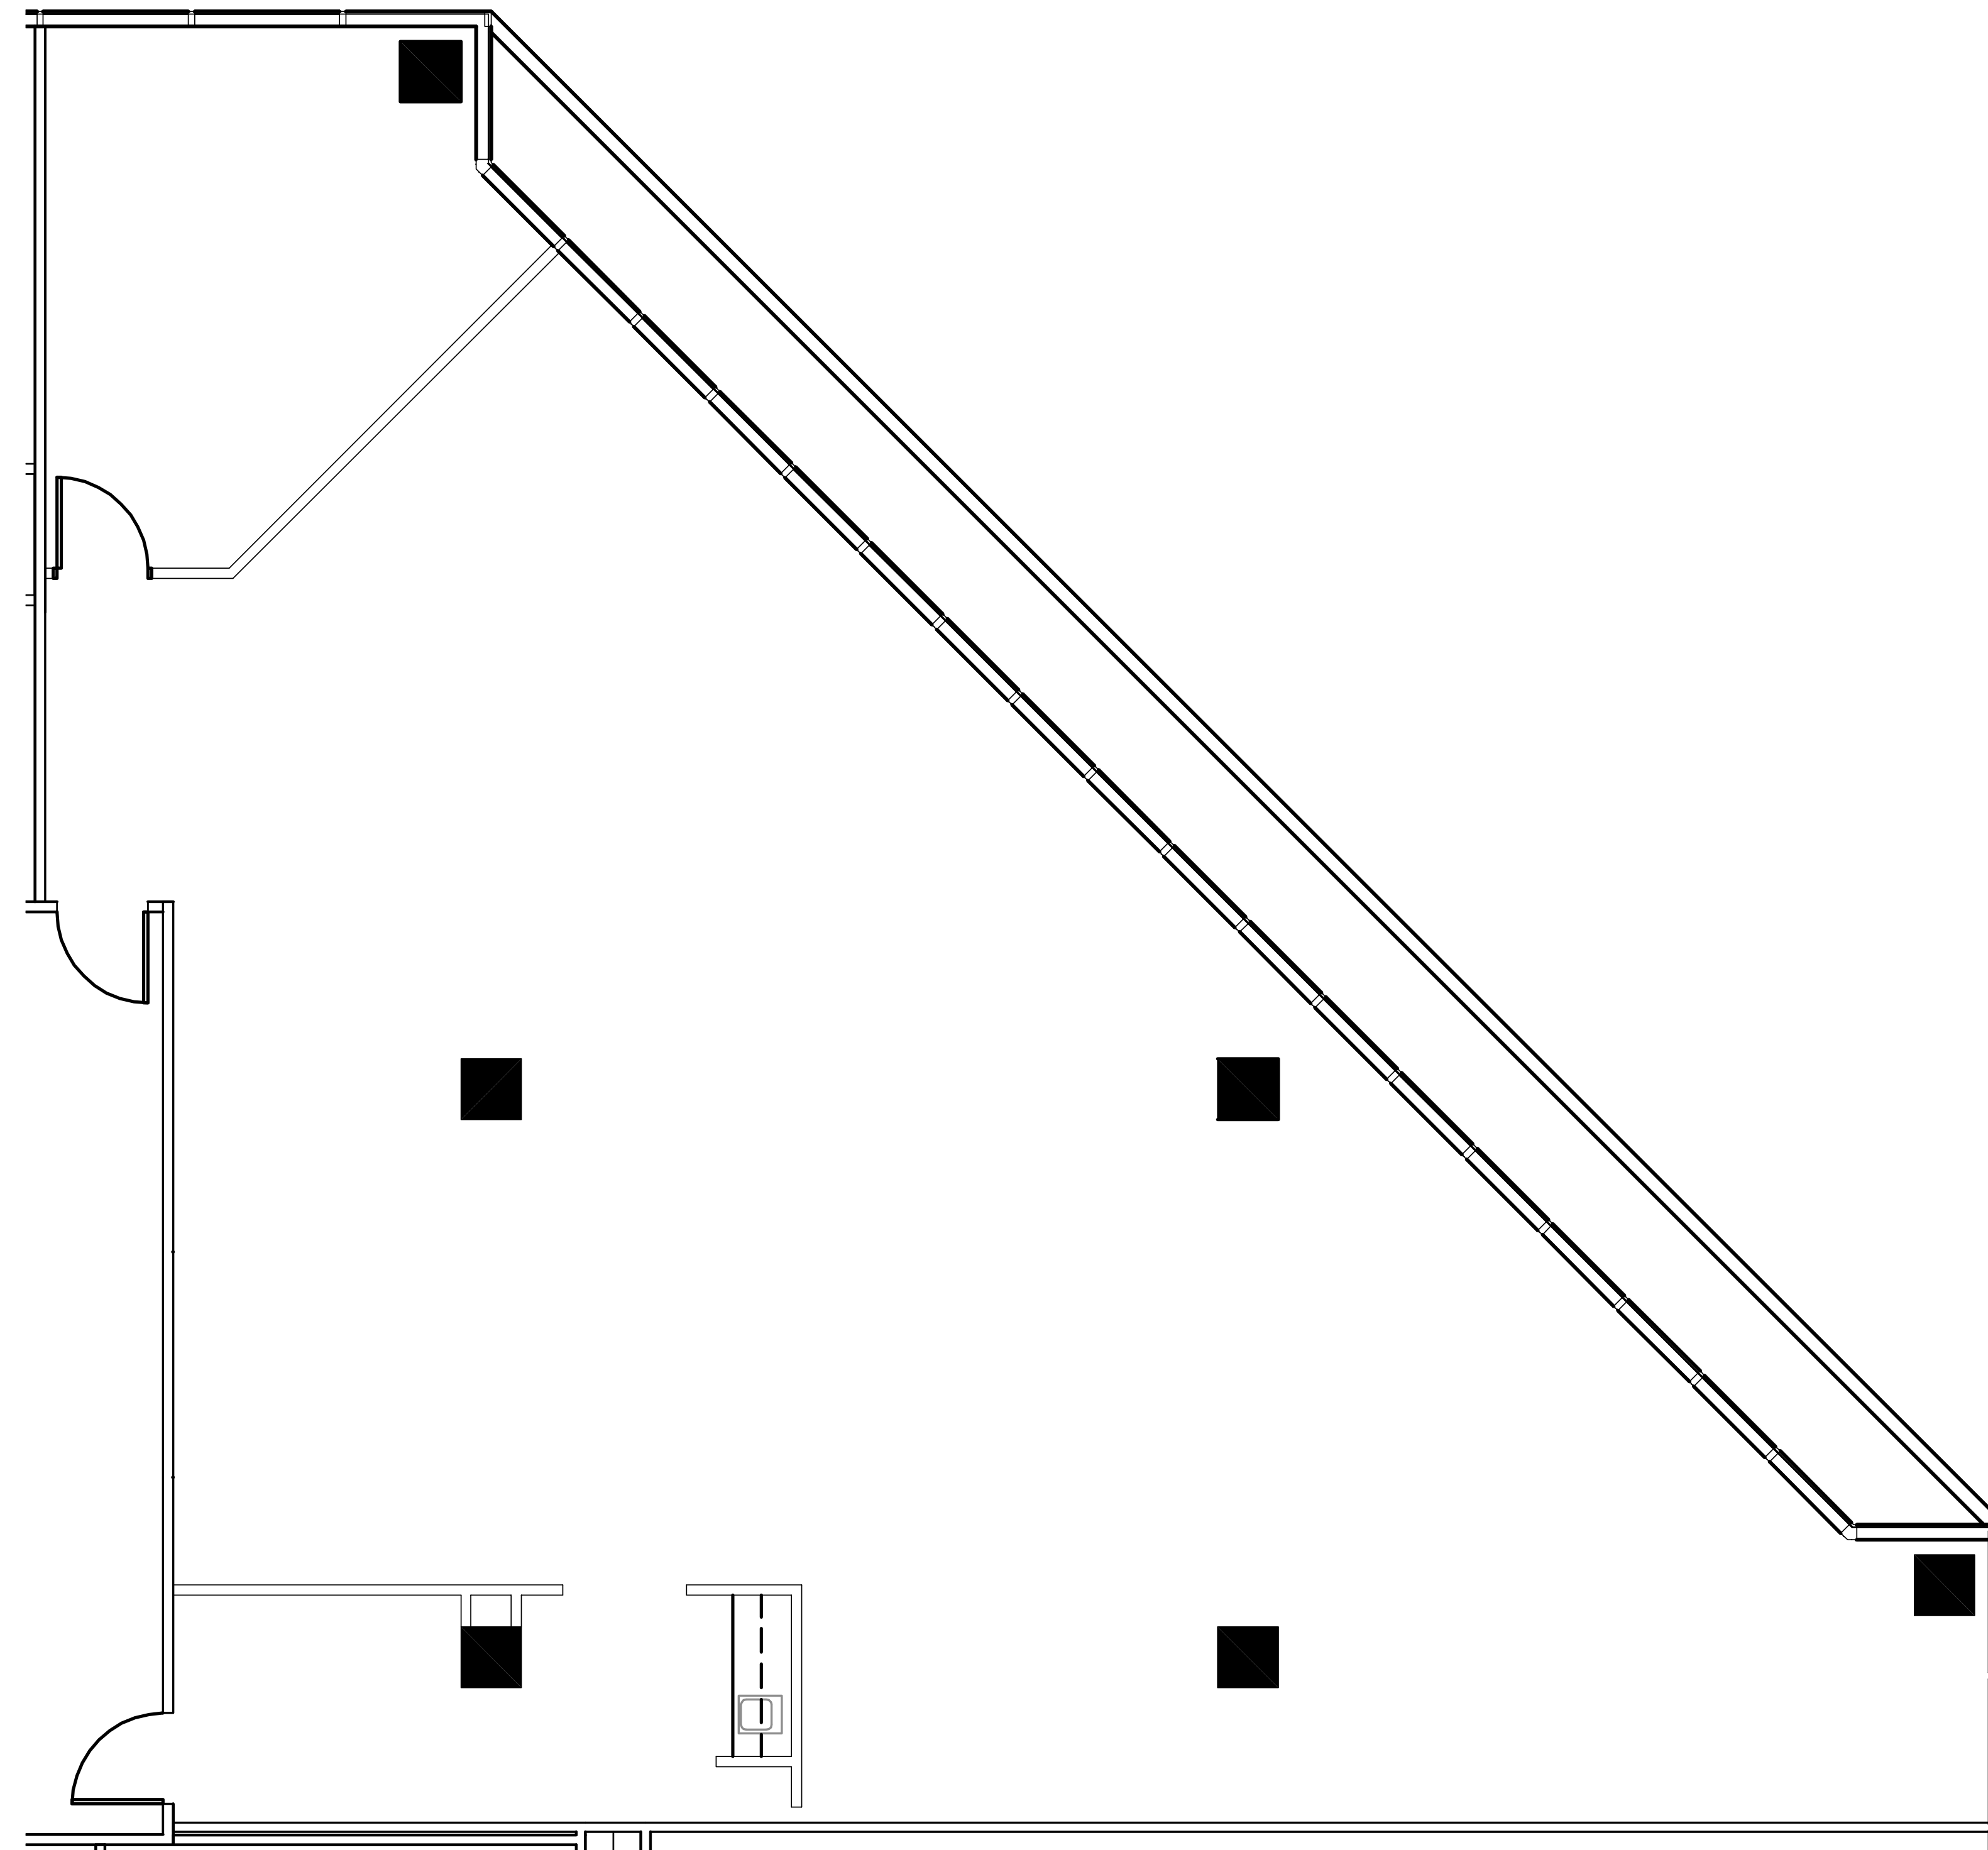

EIGHT

GREENWAY PLAZA

Conference	0
Office	1
Workstation	18

SUITE 614 2,689 RSF

Owned & Operated by  PARKWAY 832.308.6055 | pky.com