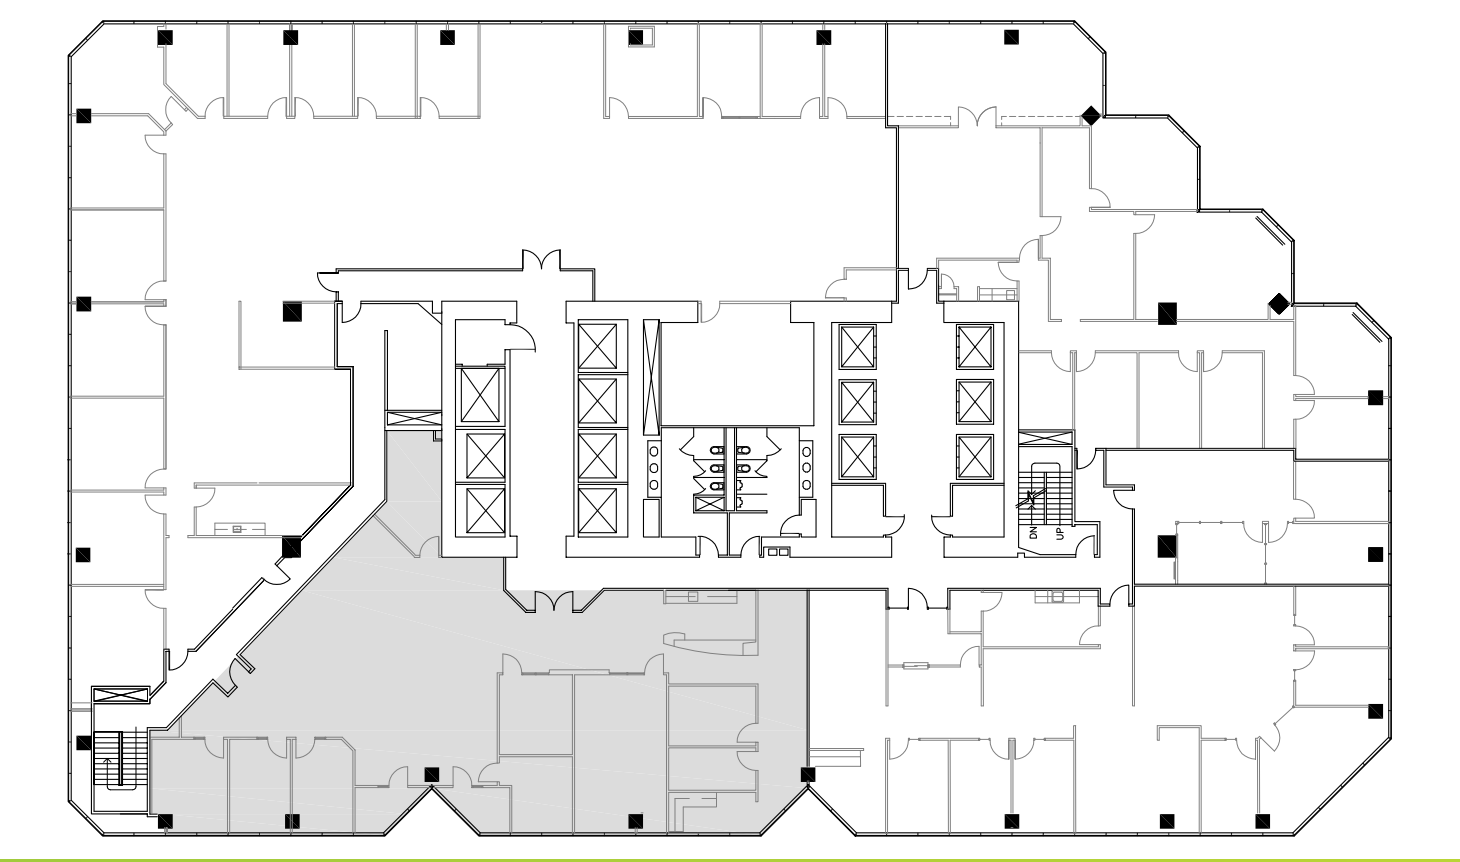

PHOENIX TOWER

AT GREENWAY PLAZA

| | |
|----------------|---|
| Private office | 9 |
| Conference | 1 |

SUITE 1150 4,915 RSF