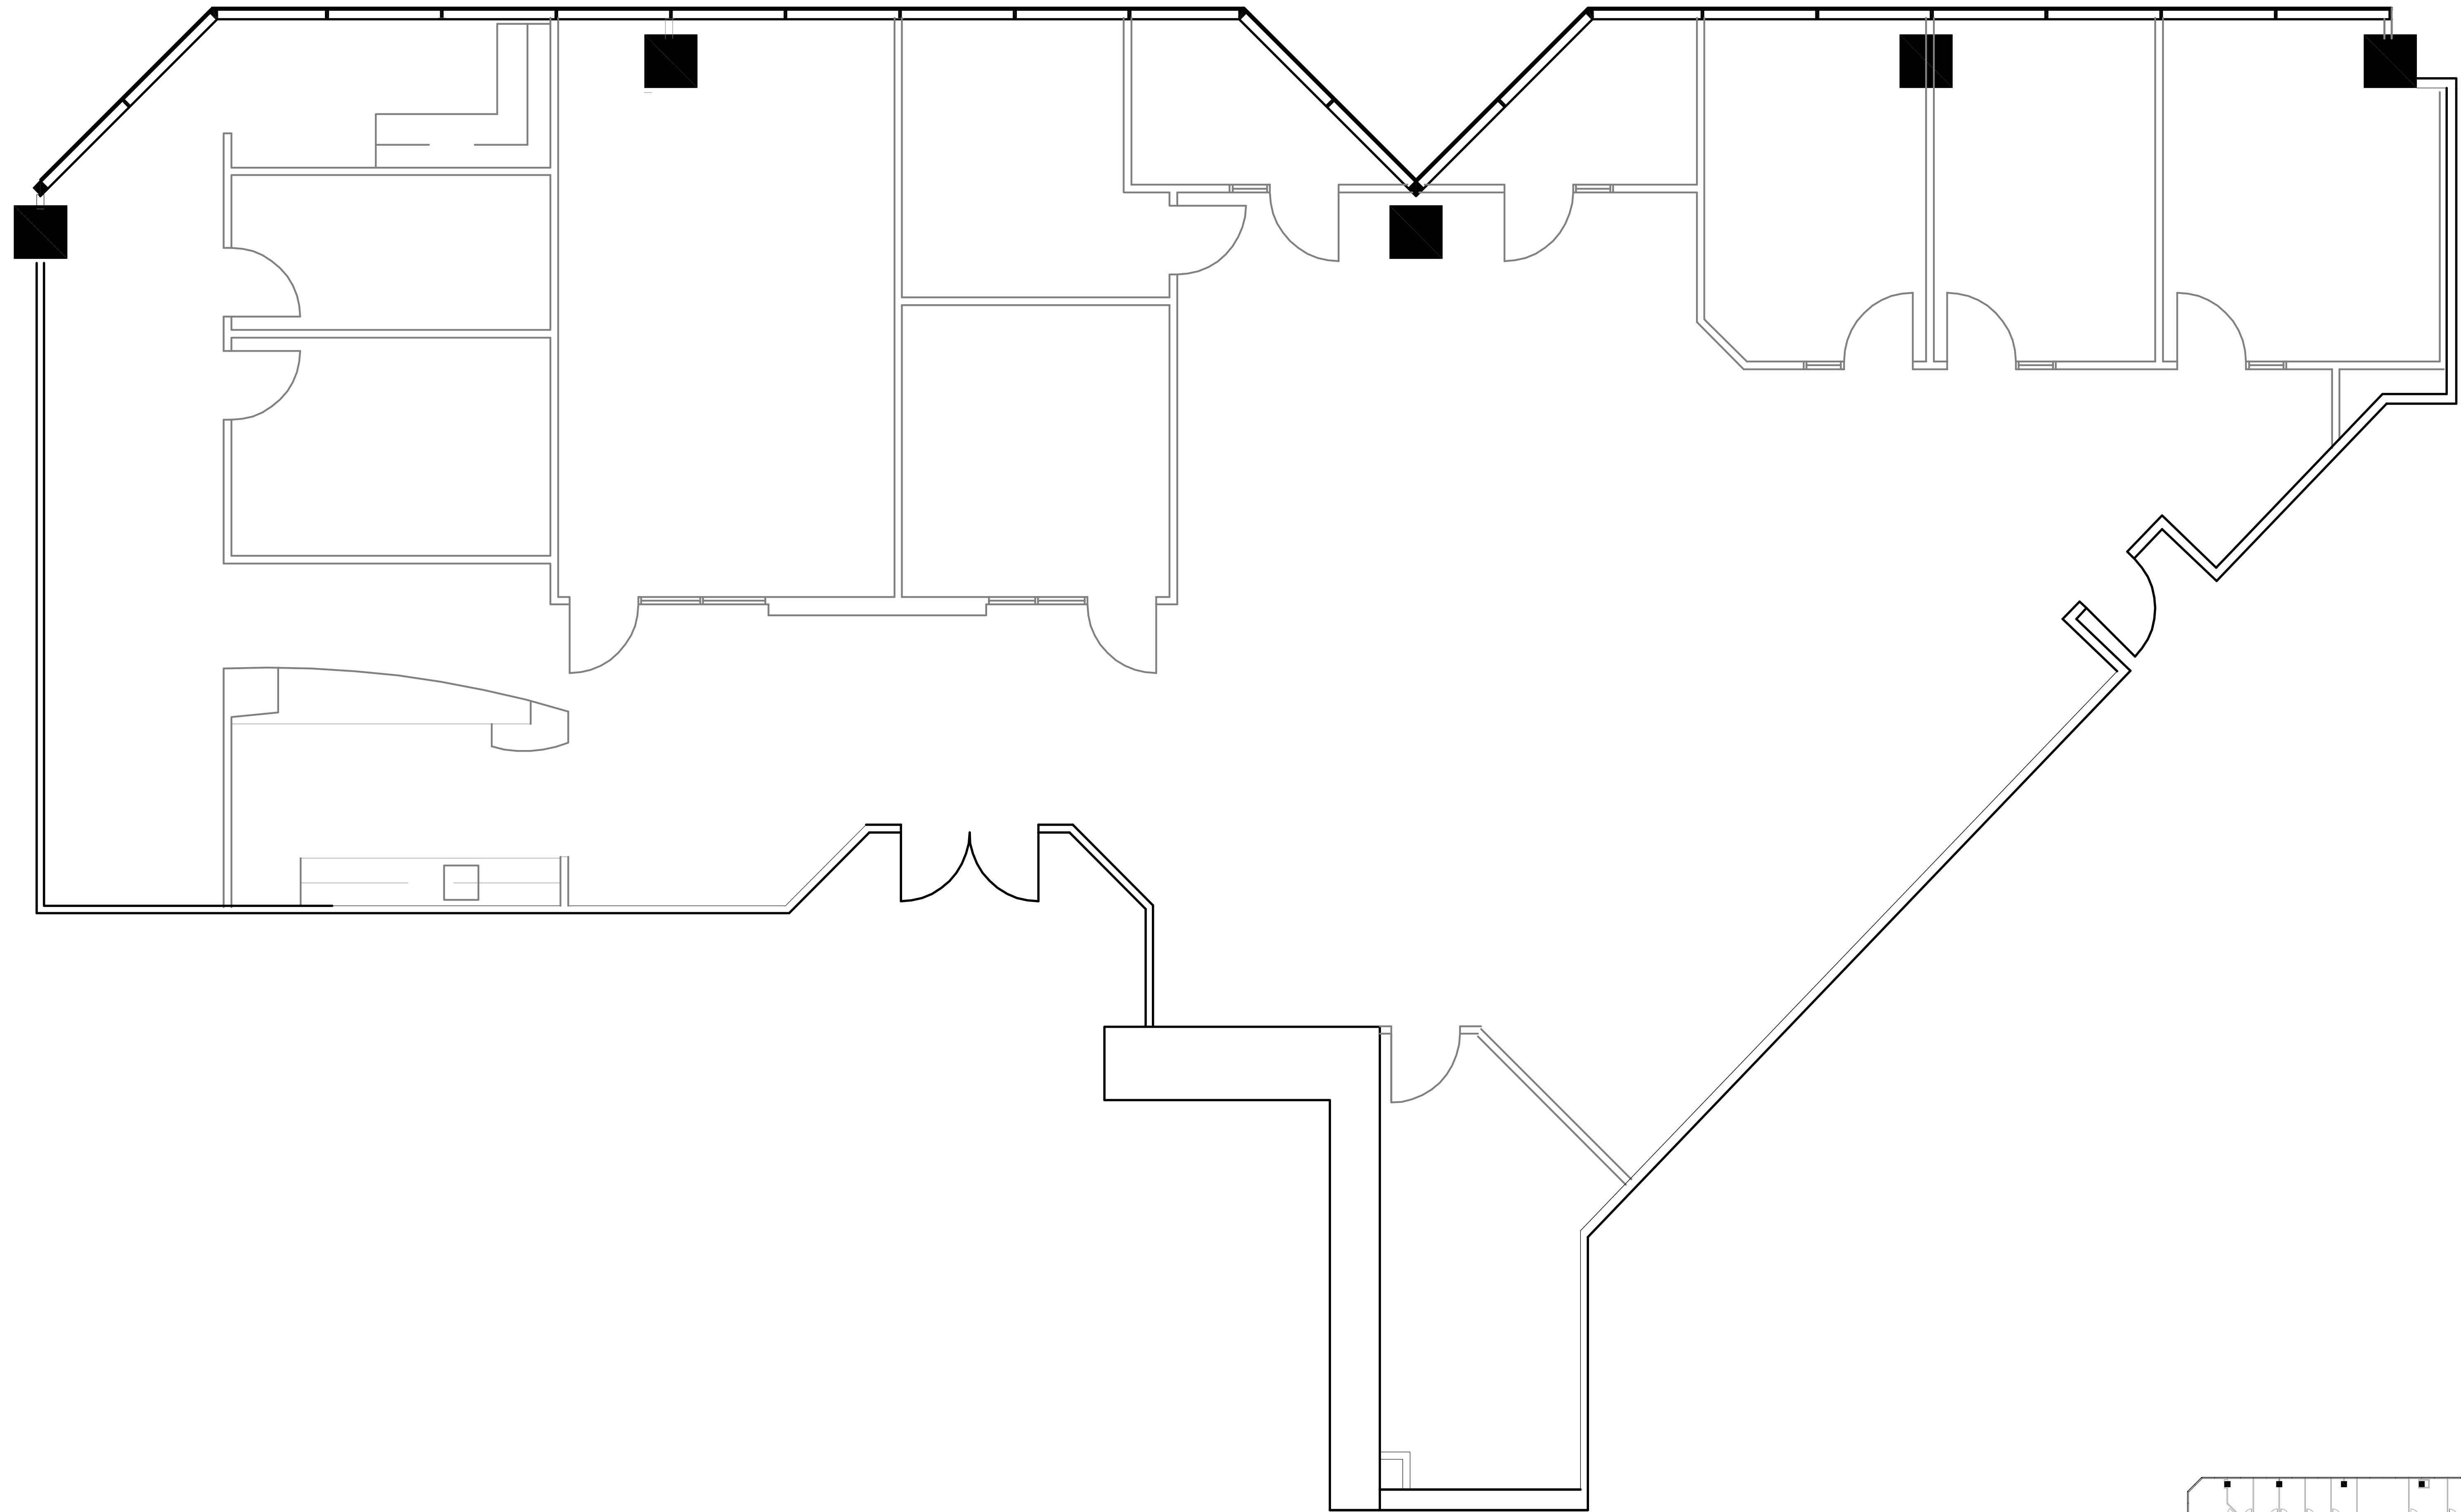

PHOENIX TOWER

AT GREENWAY PLAZA

| | |
|----------------|---|
| Private office | 9 |
| Conference | 1 |

SUITE 1150 4,915 RSF