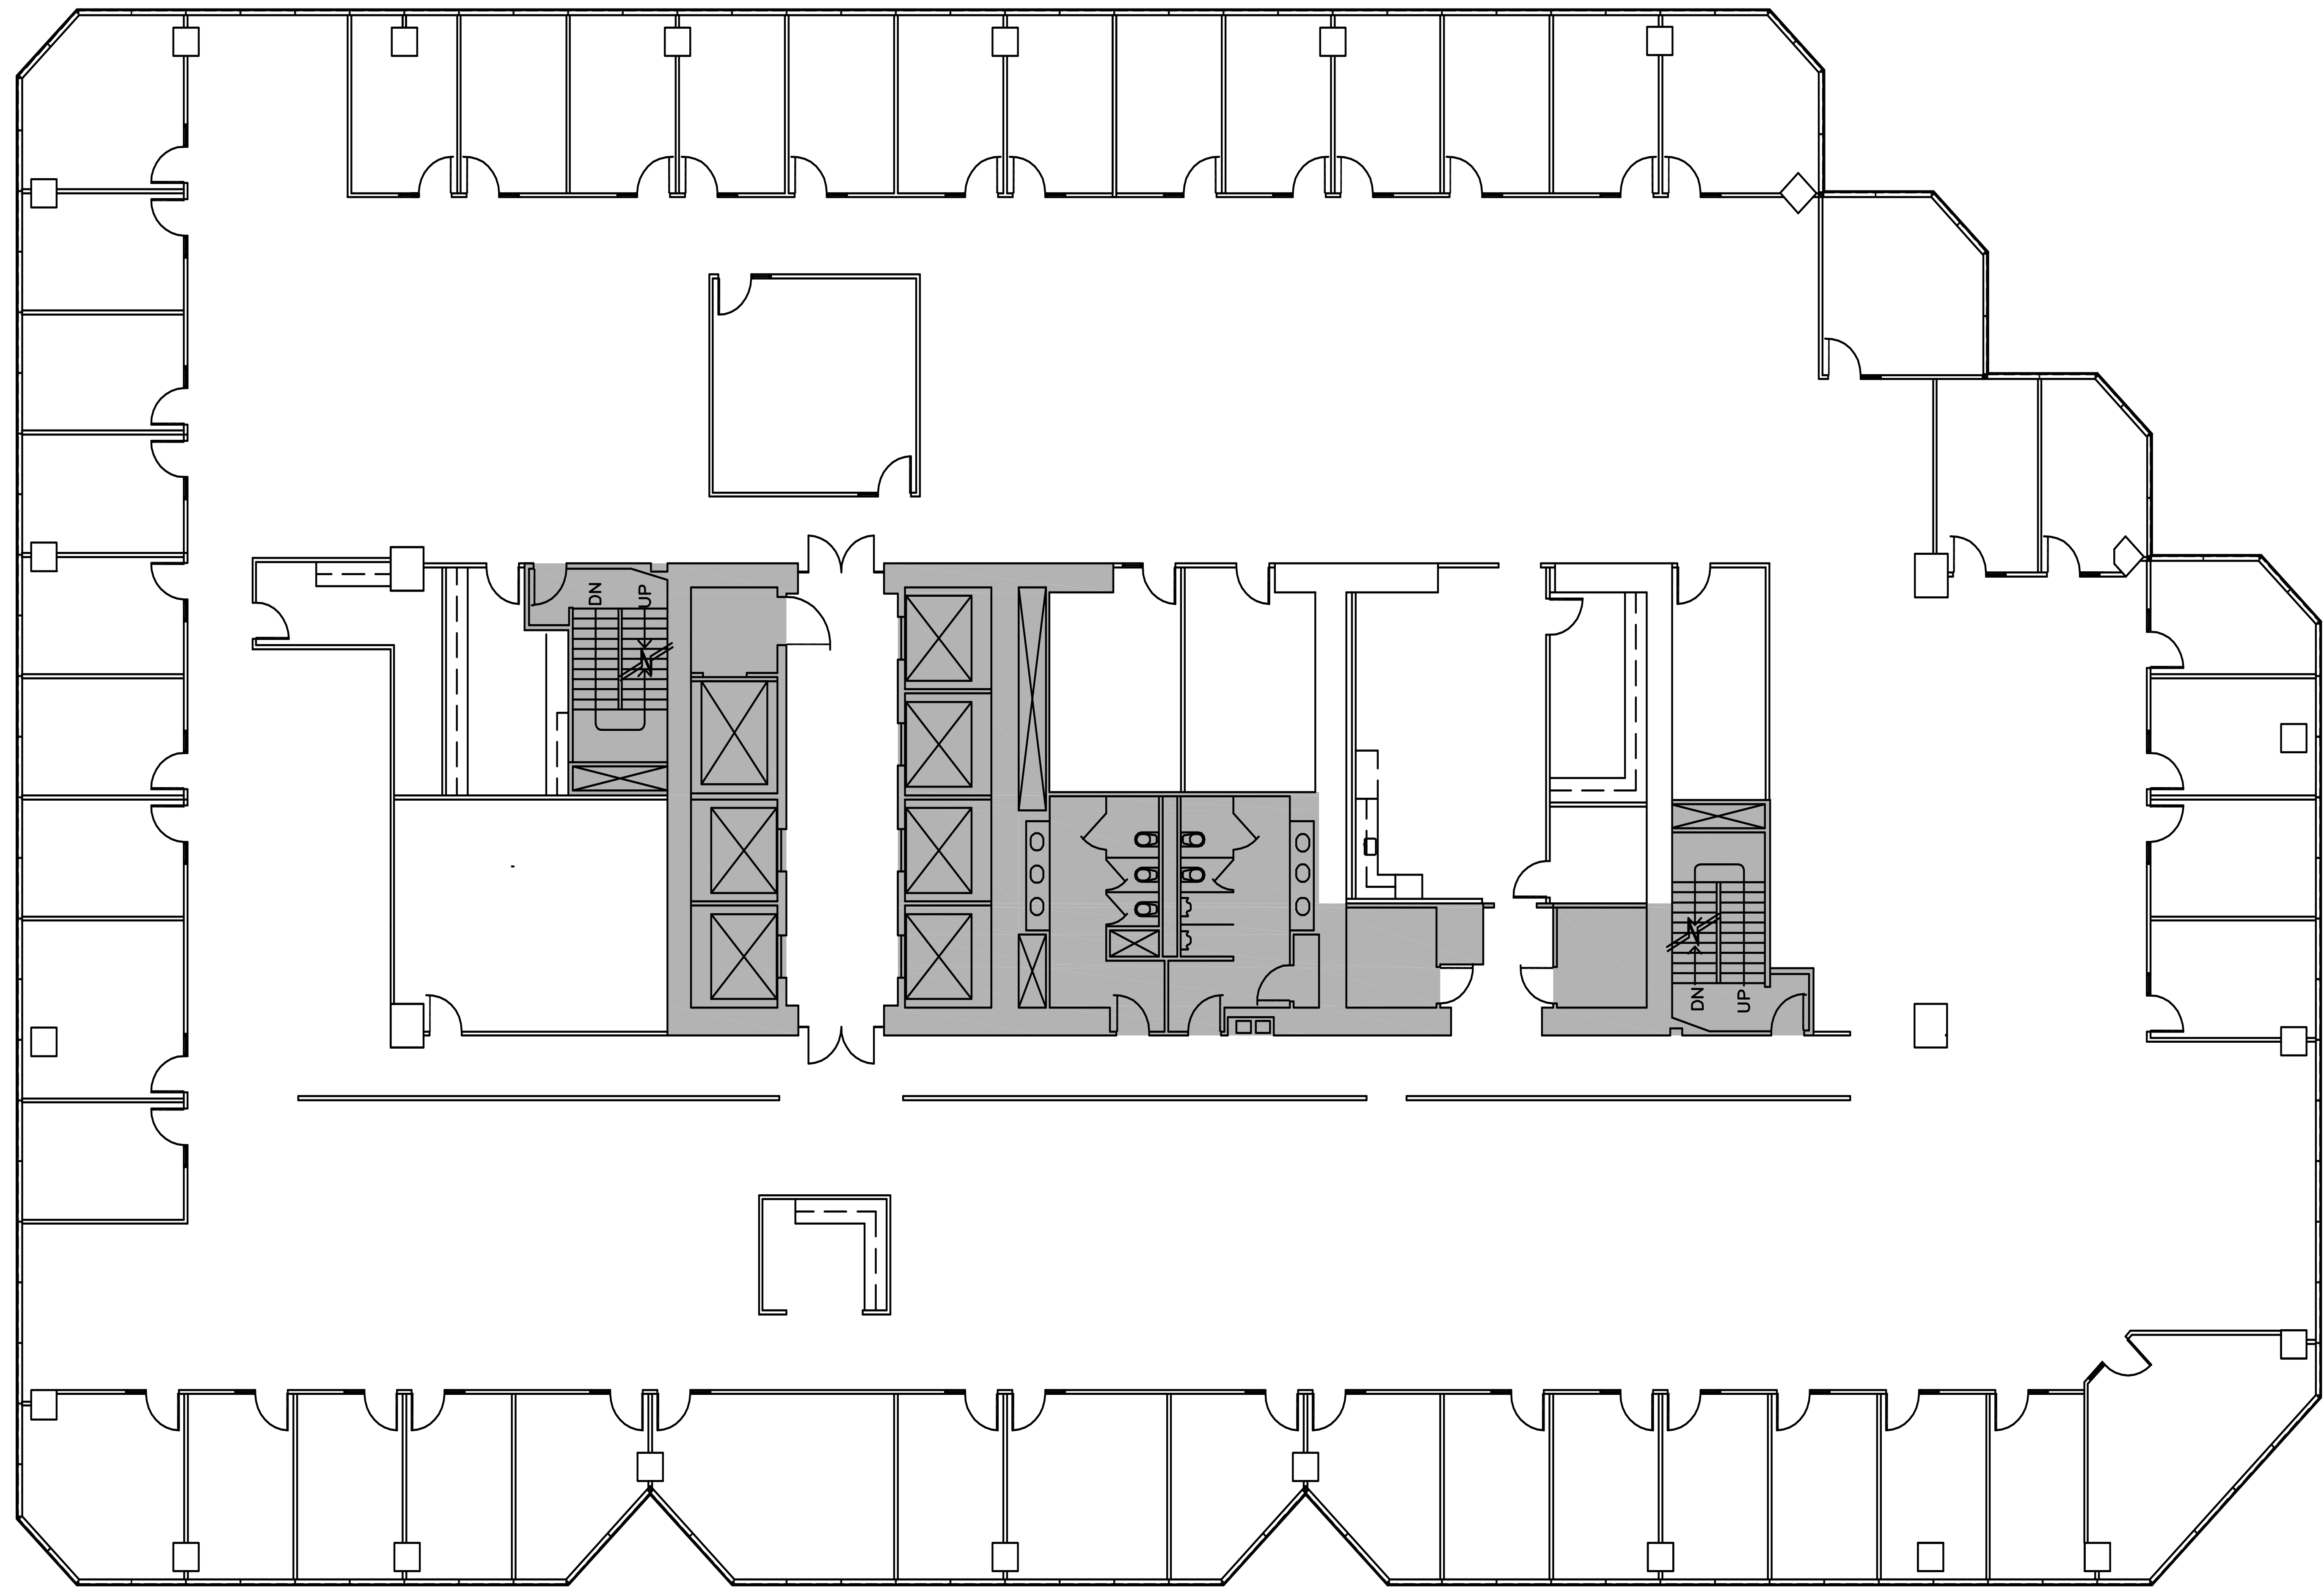

# PHOENIX TOWER

AT GREENWAY PLAZA

Private office	46
Conference	1

SUITE 2500 25,738 RSF