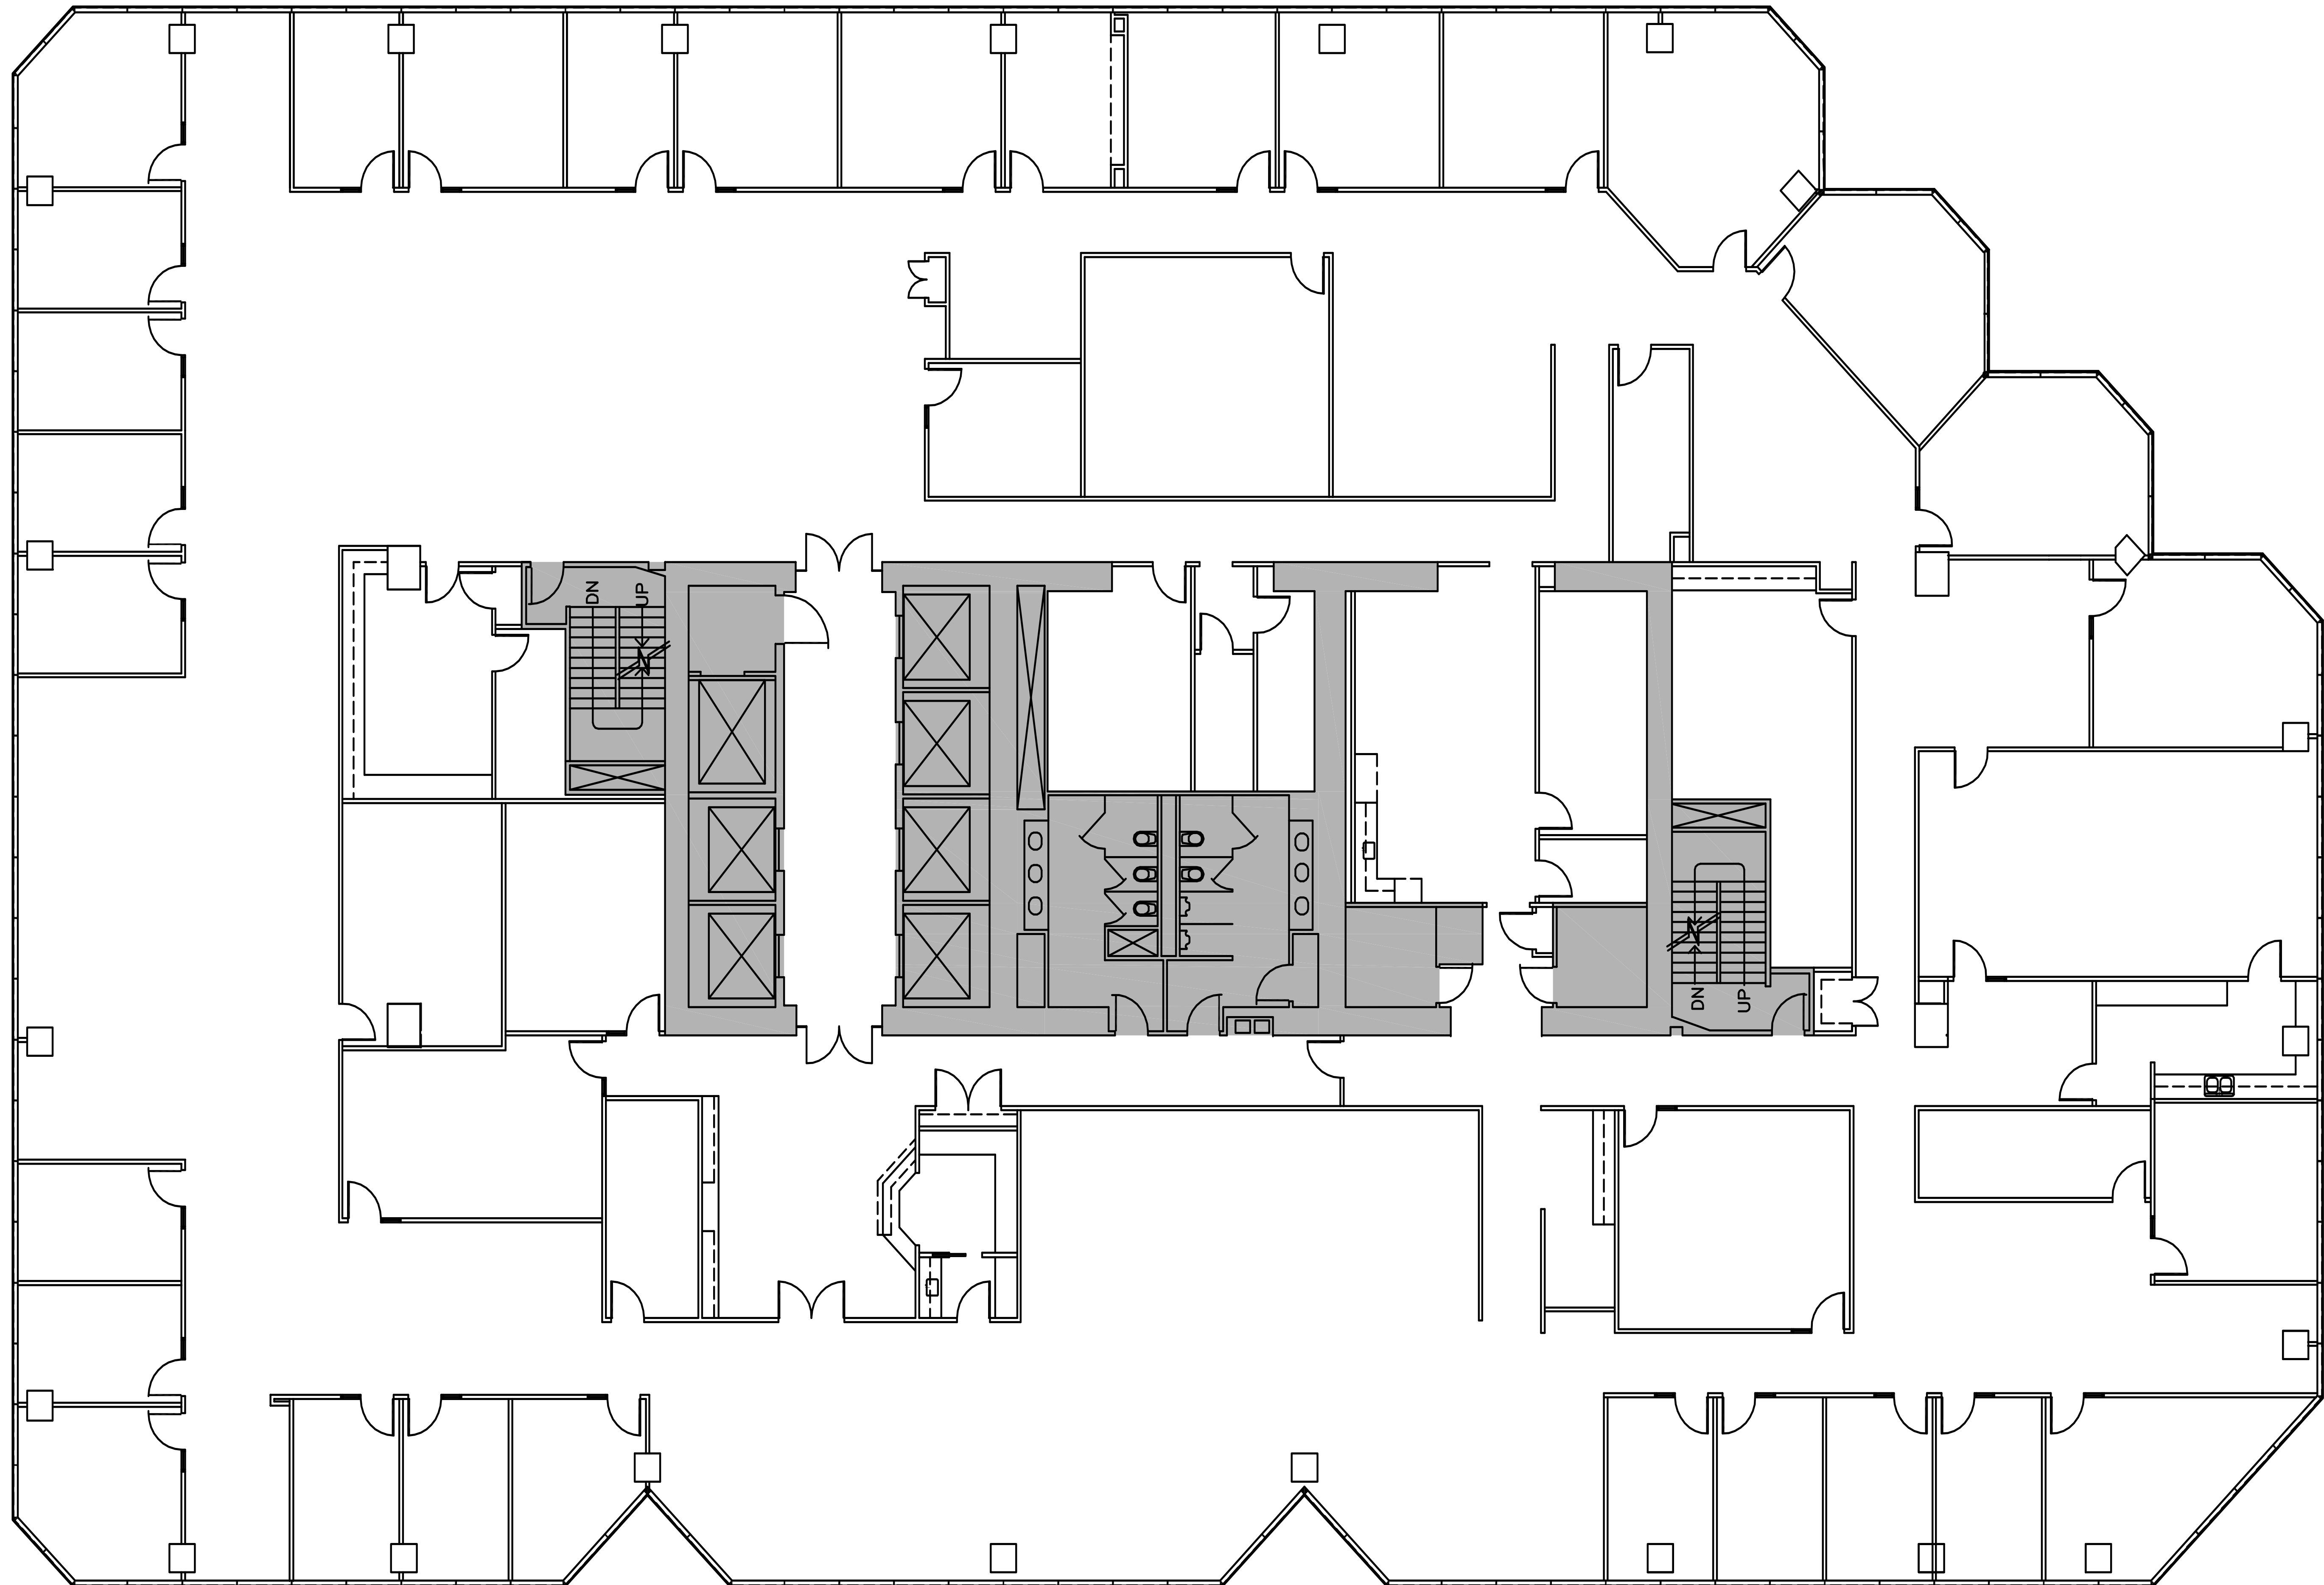

PHOENIX TOWER

AT GREENWAY PLAZA

Private office	30
Conference	3

SUITE 2700 25,738 RSF