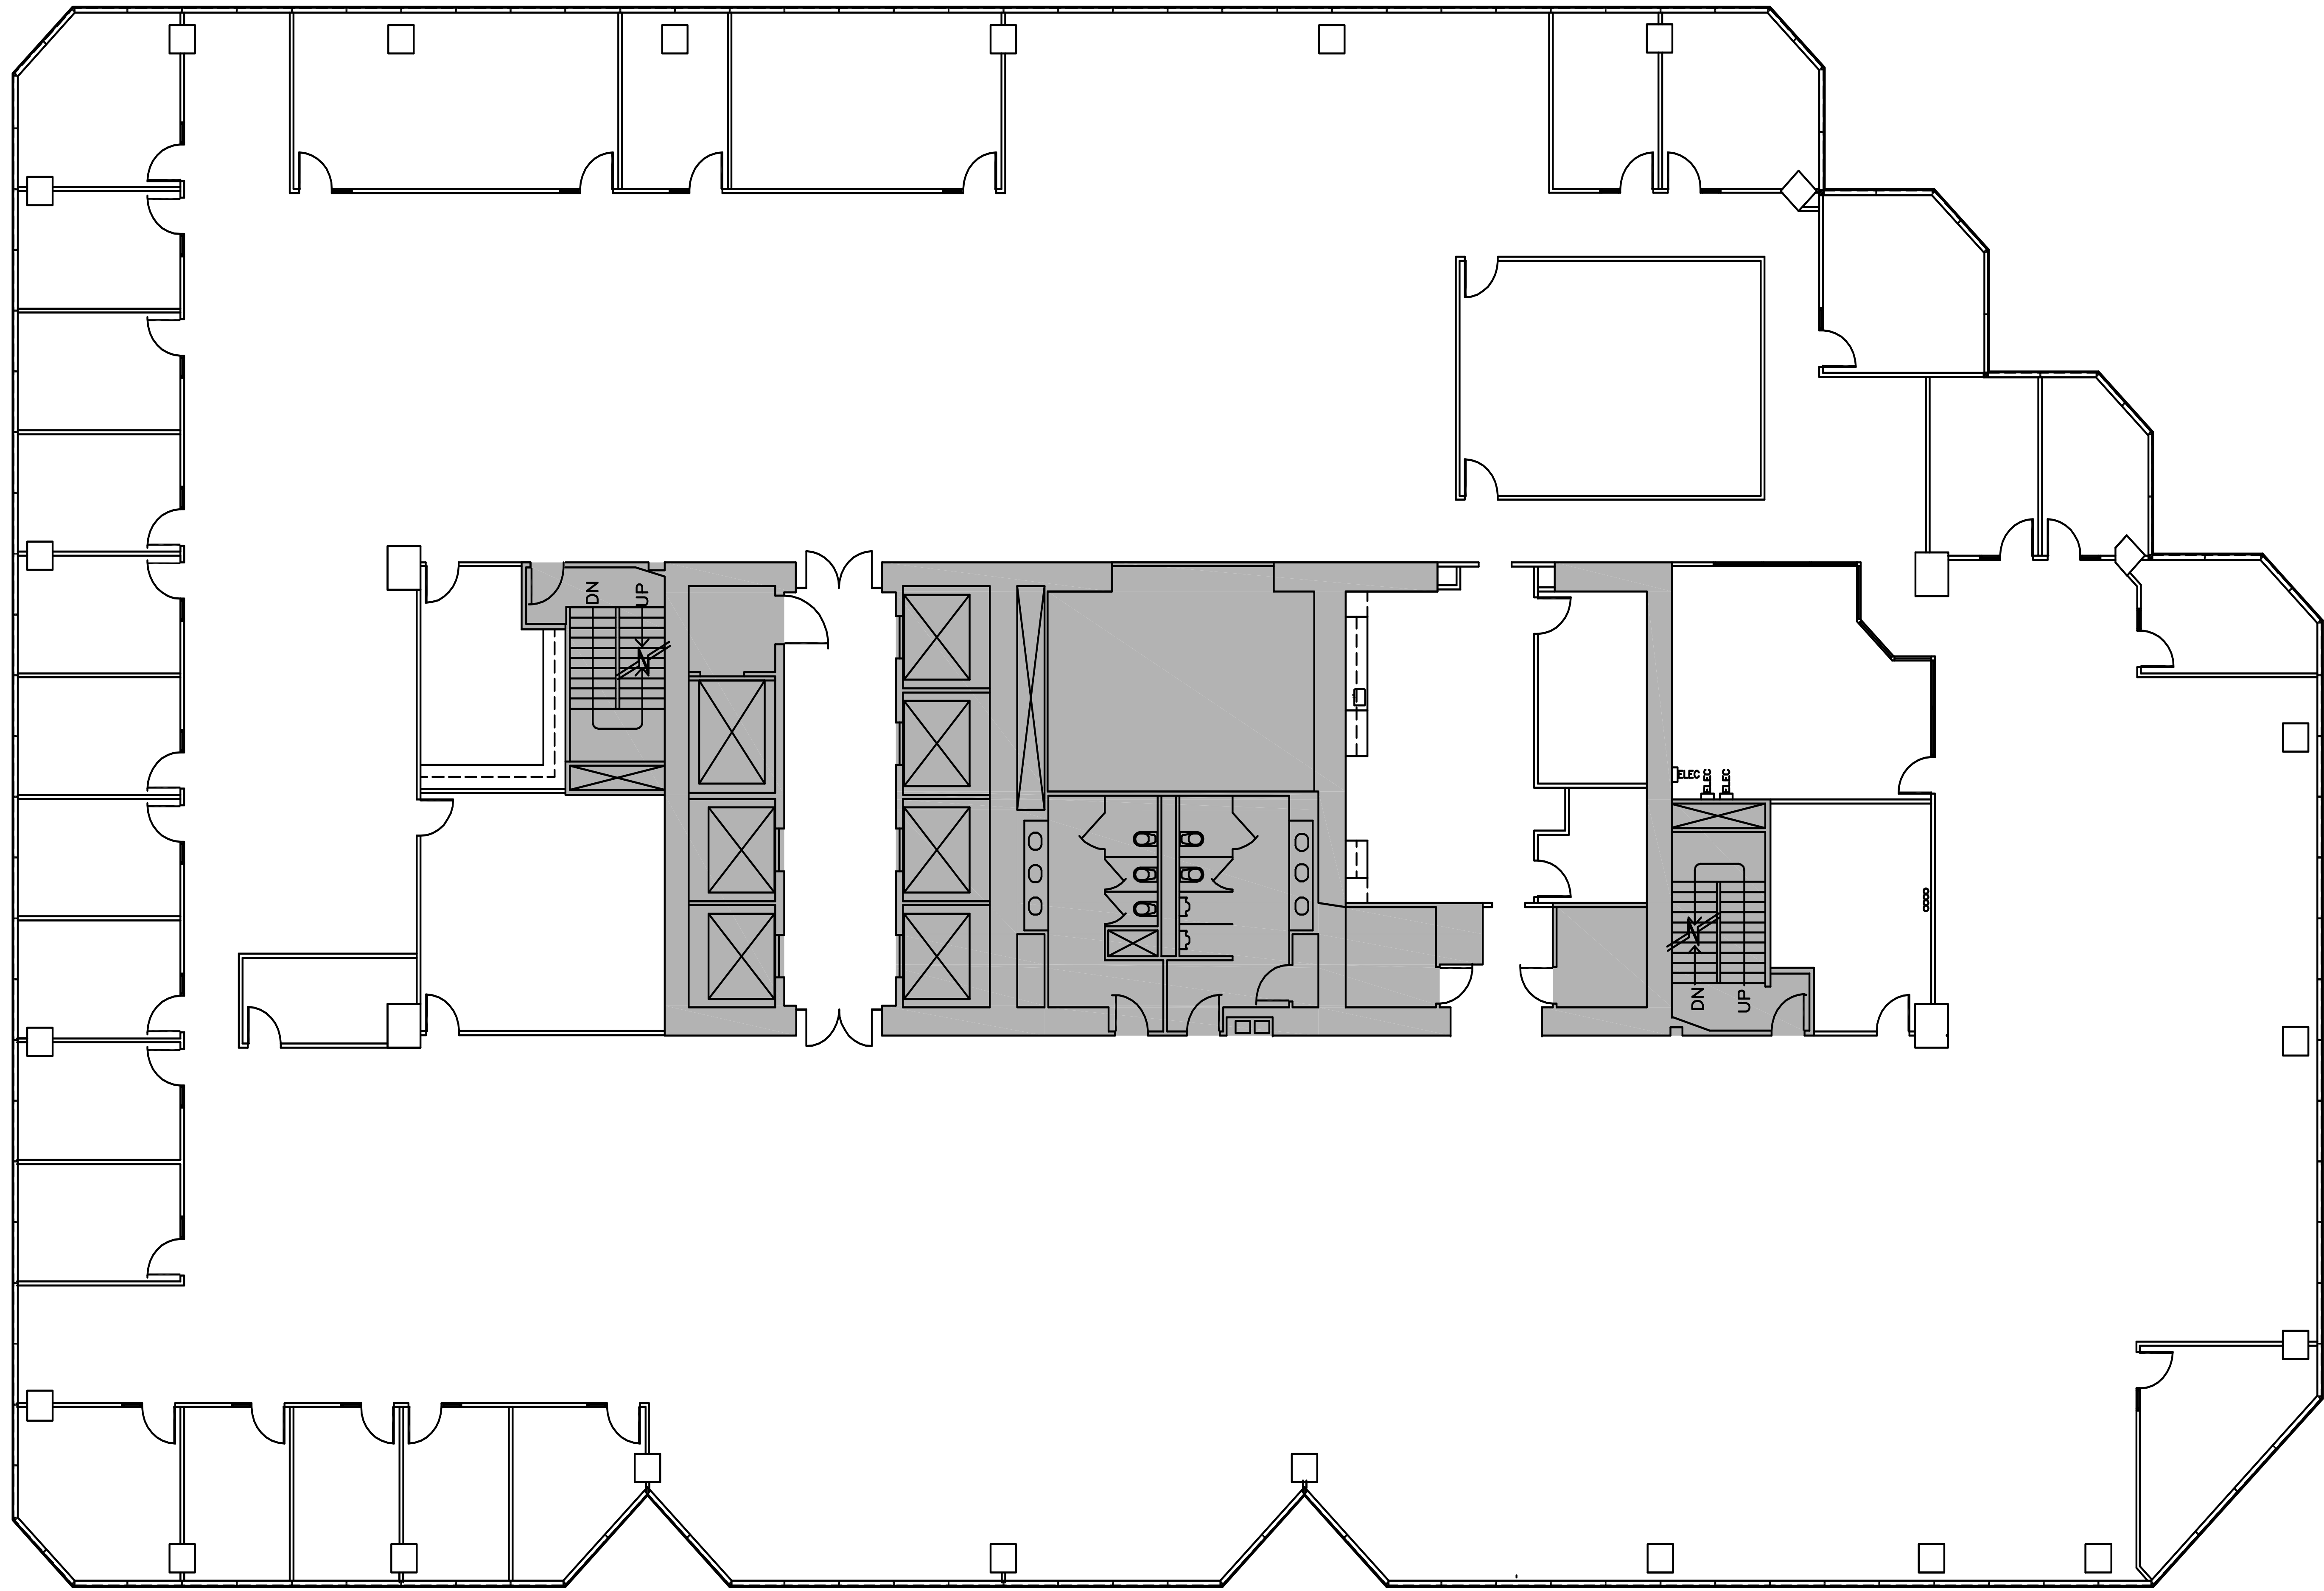

# PHOENIX TOWER

AT GREENWAY PLAZA

Private office	23
Conference	3

SUITE 2800 25,738 RSF