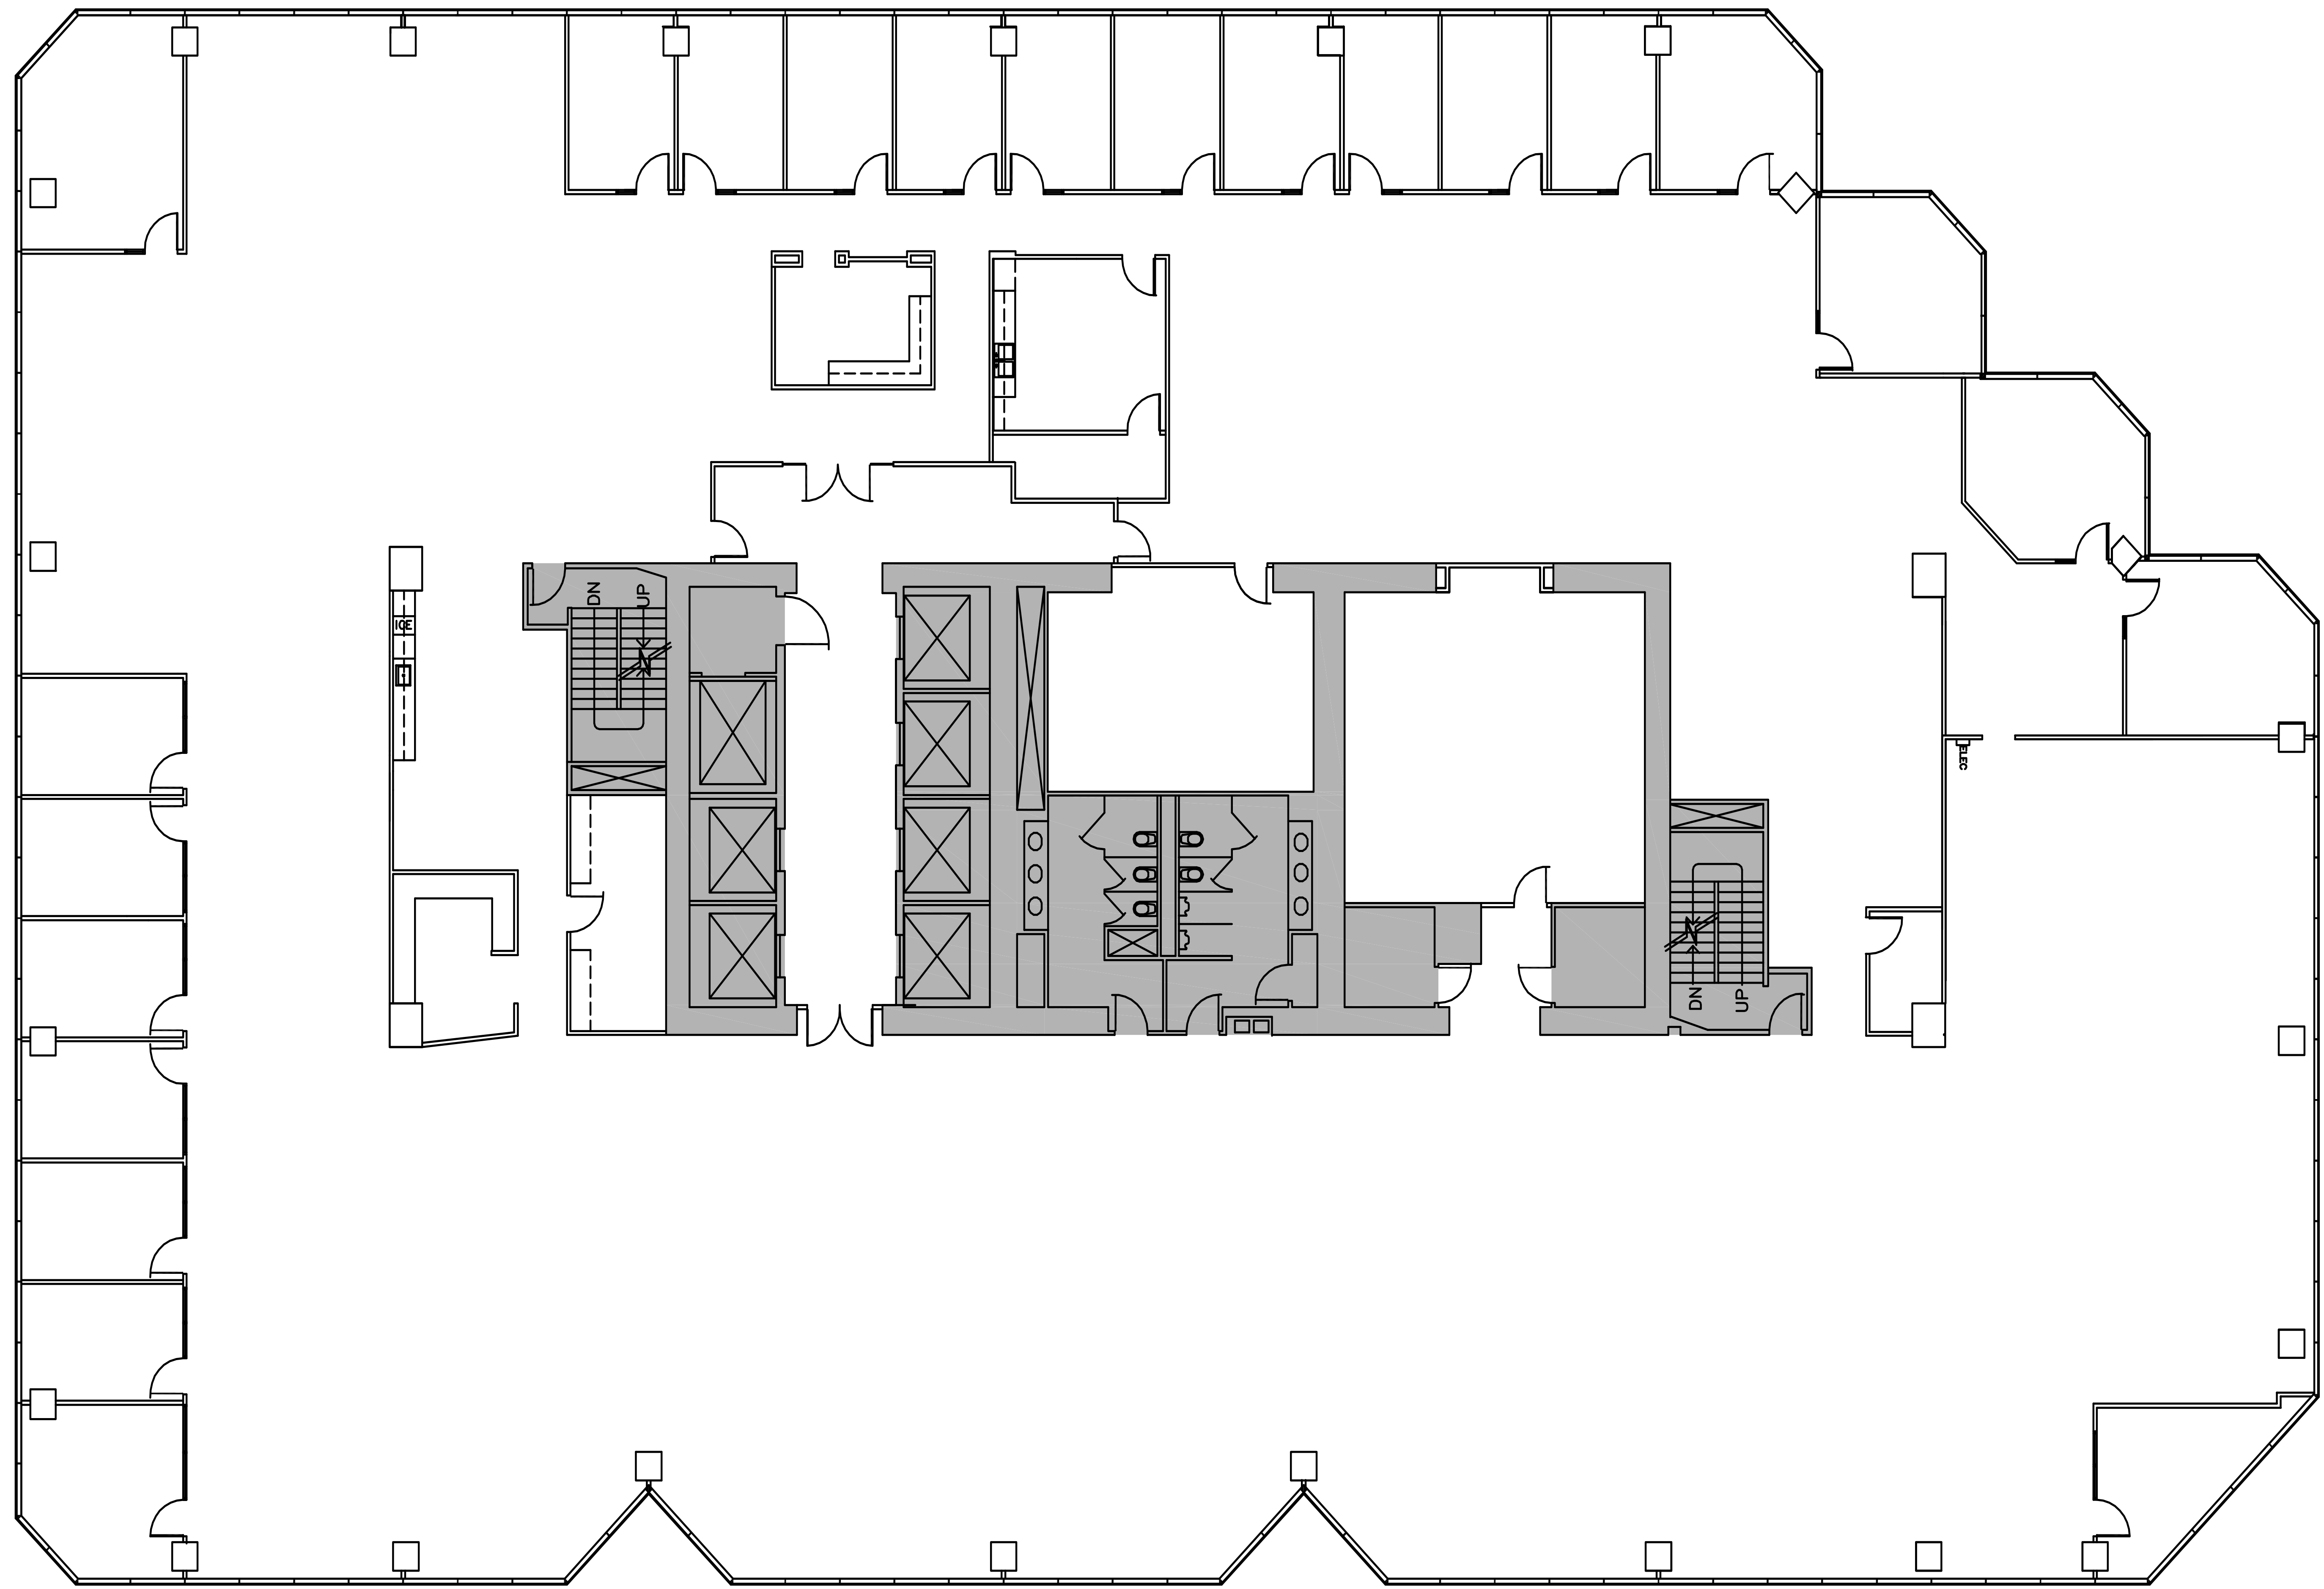

# PHOENIX TOWER

AT GREENWAY PLAZA

Private office	23
Conference	1

SUITE 2900 25,738 RSF