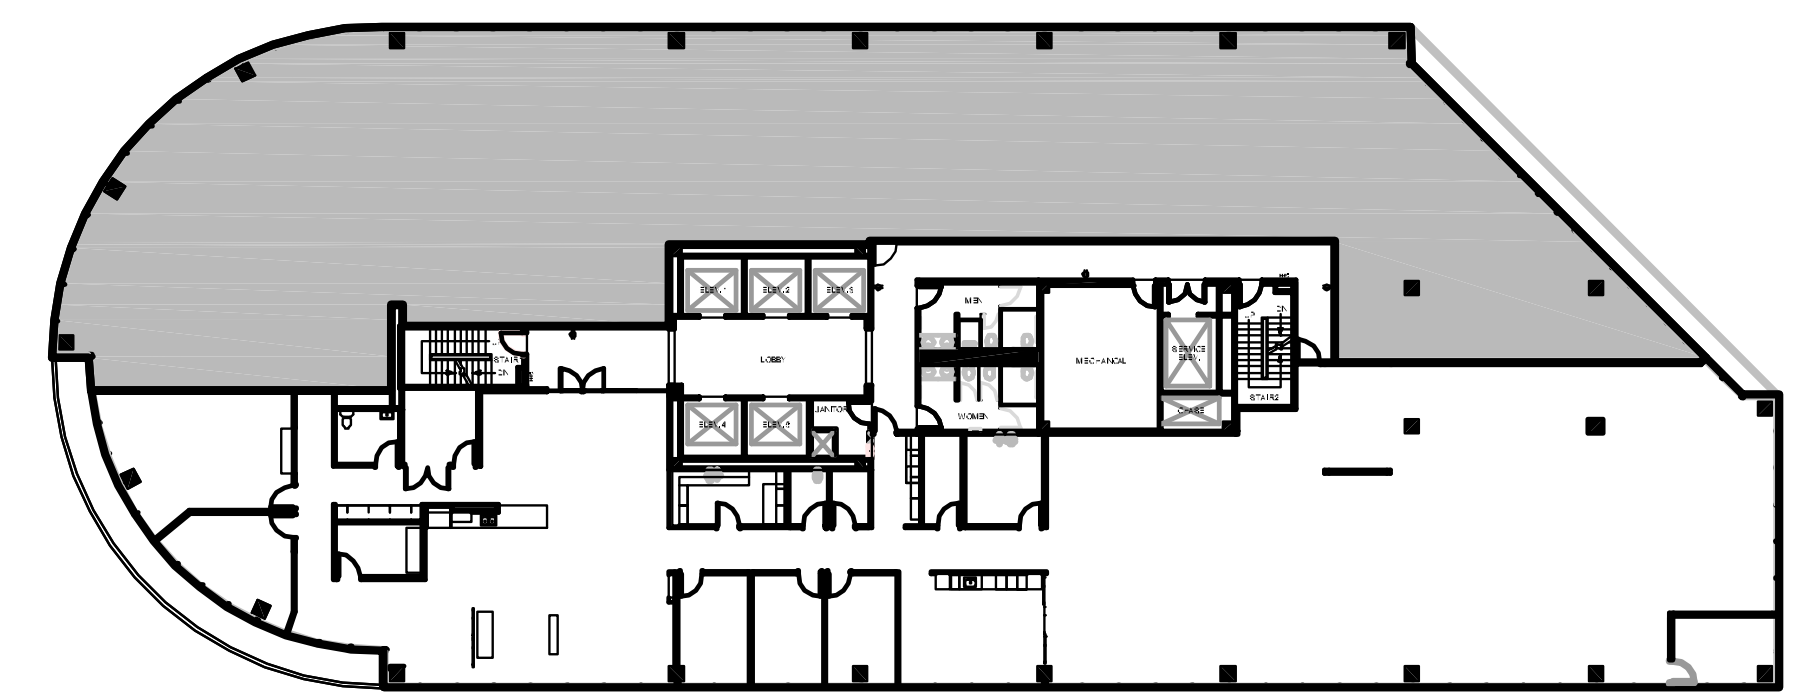

TWELVE

GREENWAY PLAZA

SUITE 925 8,687 RSF

Owned & Operated by  PARKWAY 832.308.6055 | pky.com