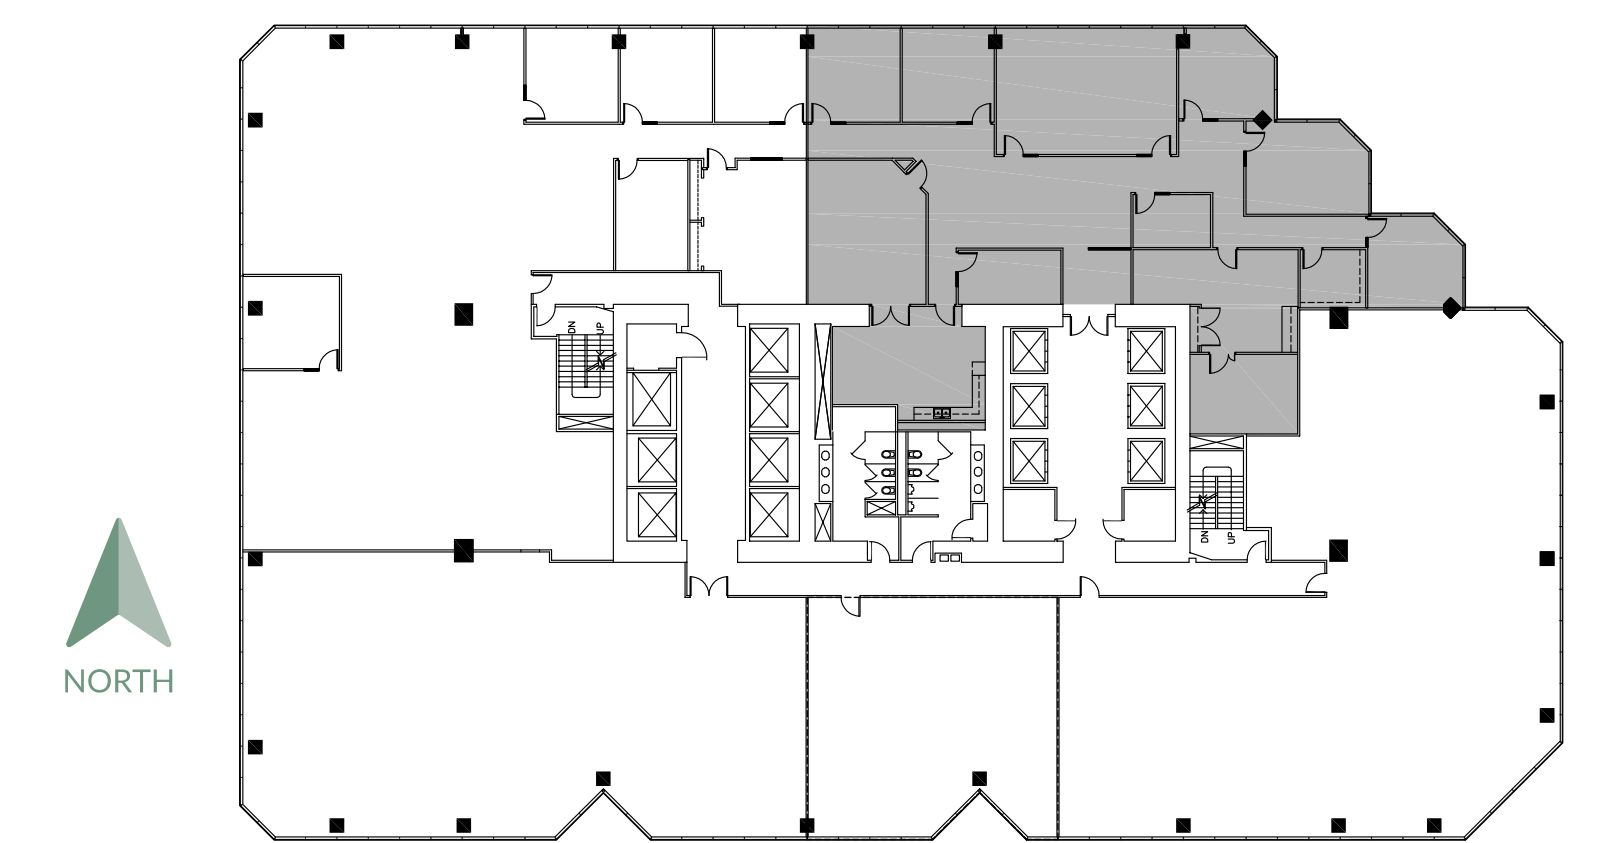

PHOENIX TOWER

AT GREENWAY PLAZA

| | |
|----------------|---|
| Private office | 7 |
| Conference | 2 |

SUITE 1575 5,778 RSF