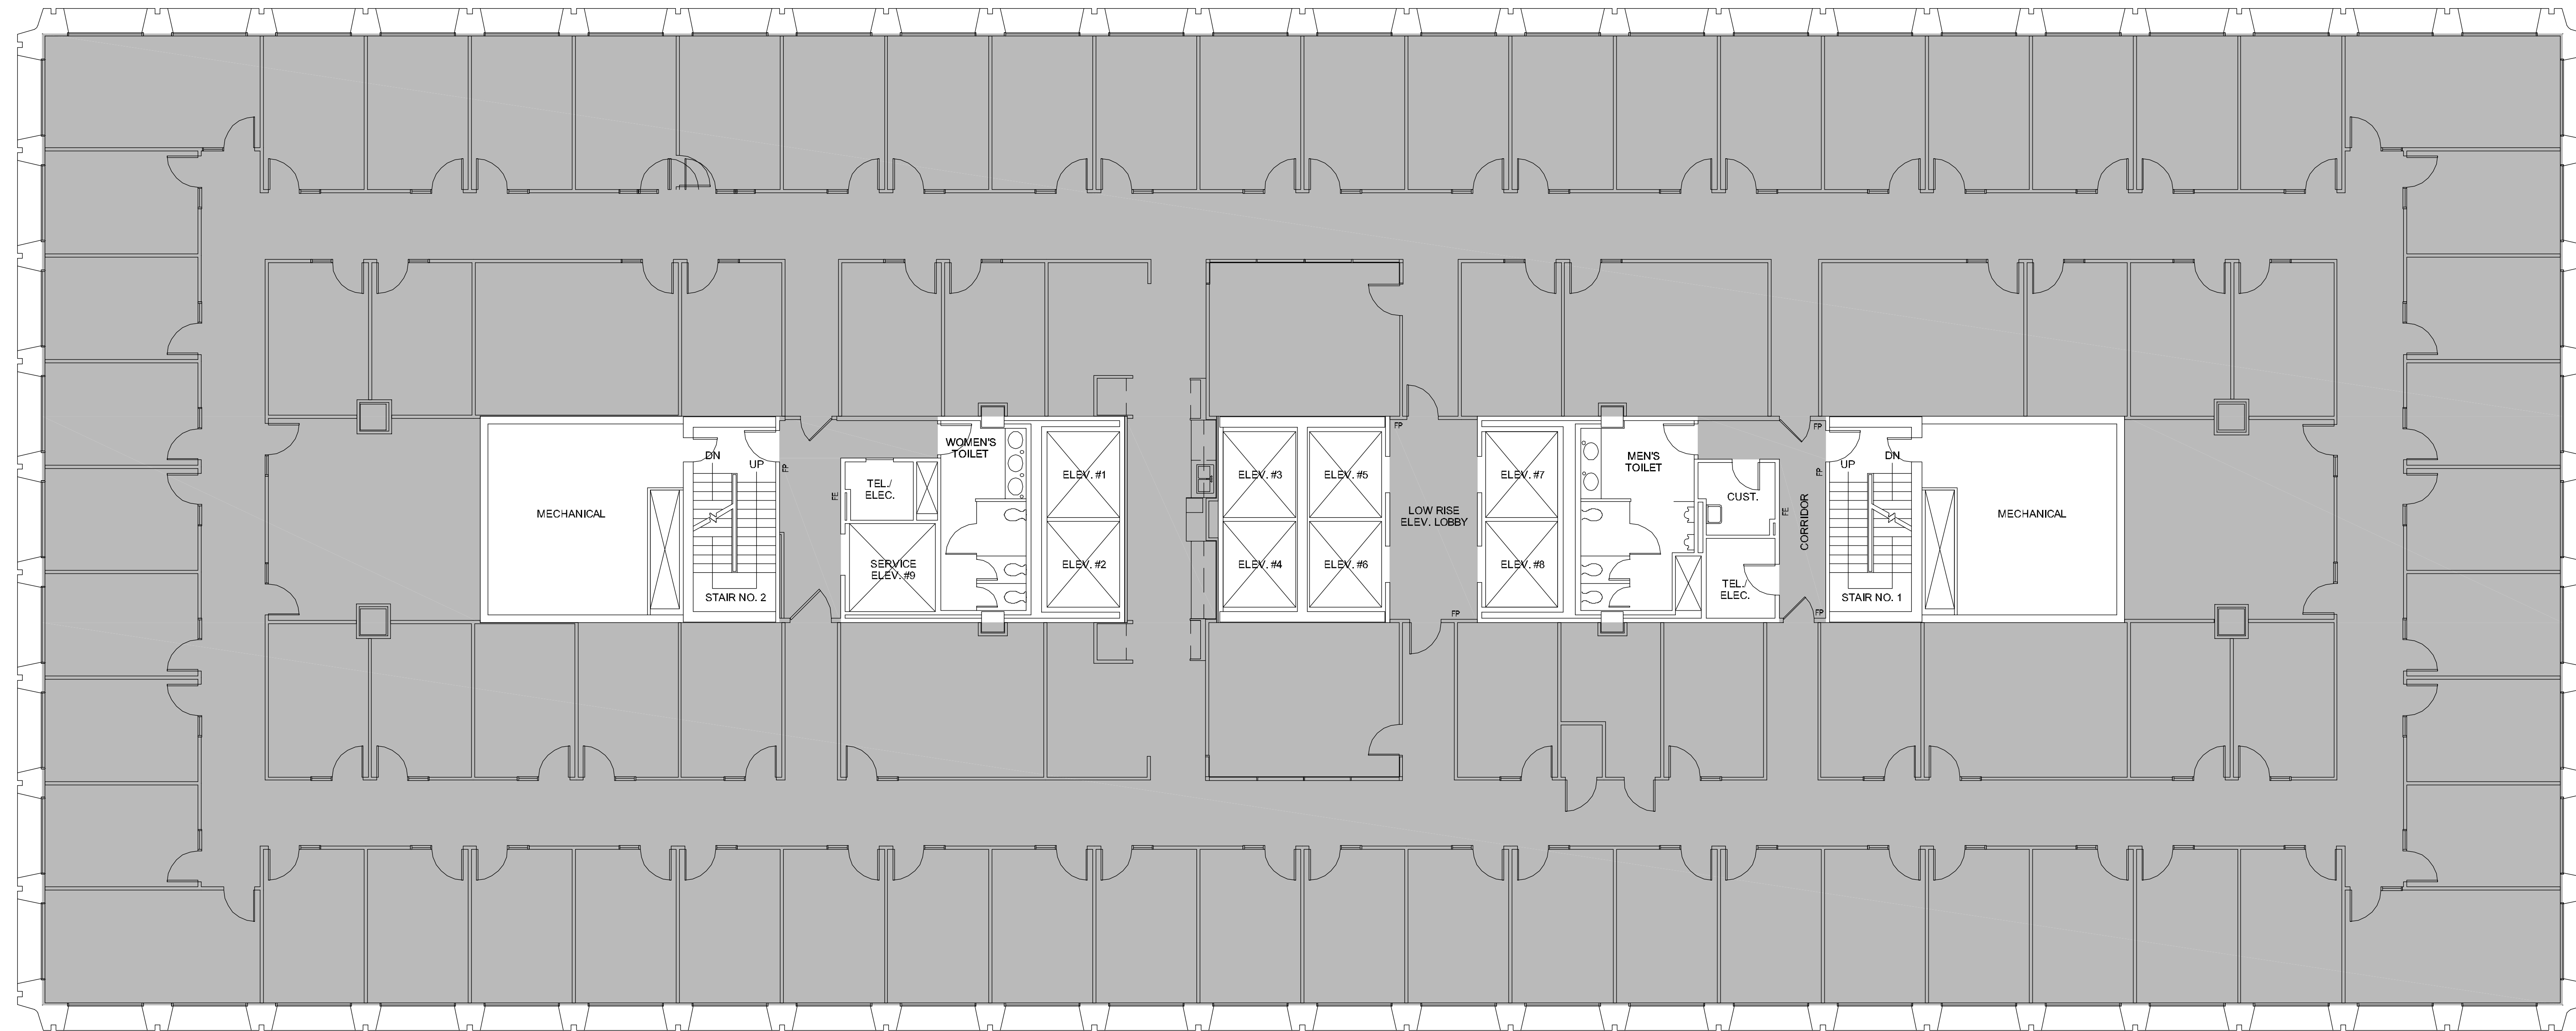

THREE

GREENWAY PLAZA

Conference	9
Office	77
Workstation	2

NORTH

SUITE 700 **23,049 RSF**

Owned & Operated by  PARKWAY 832.308.6055 | pky.com