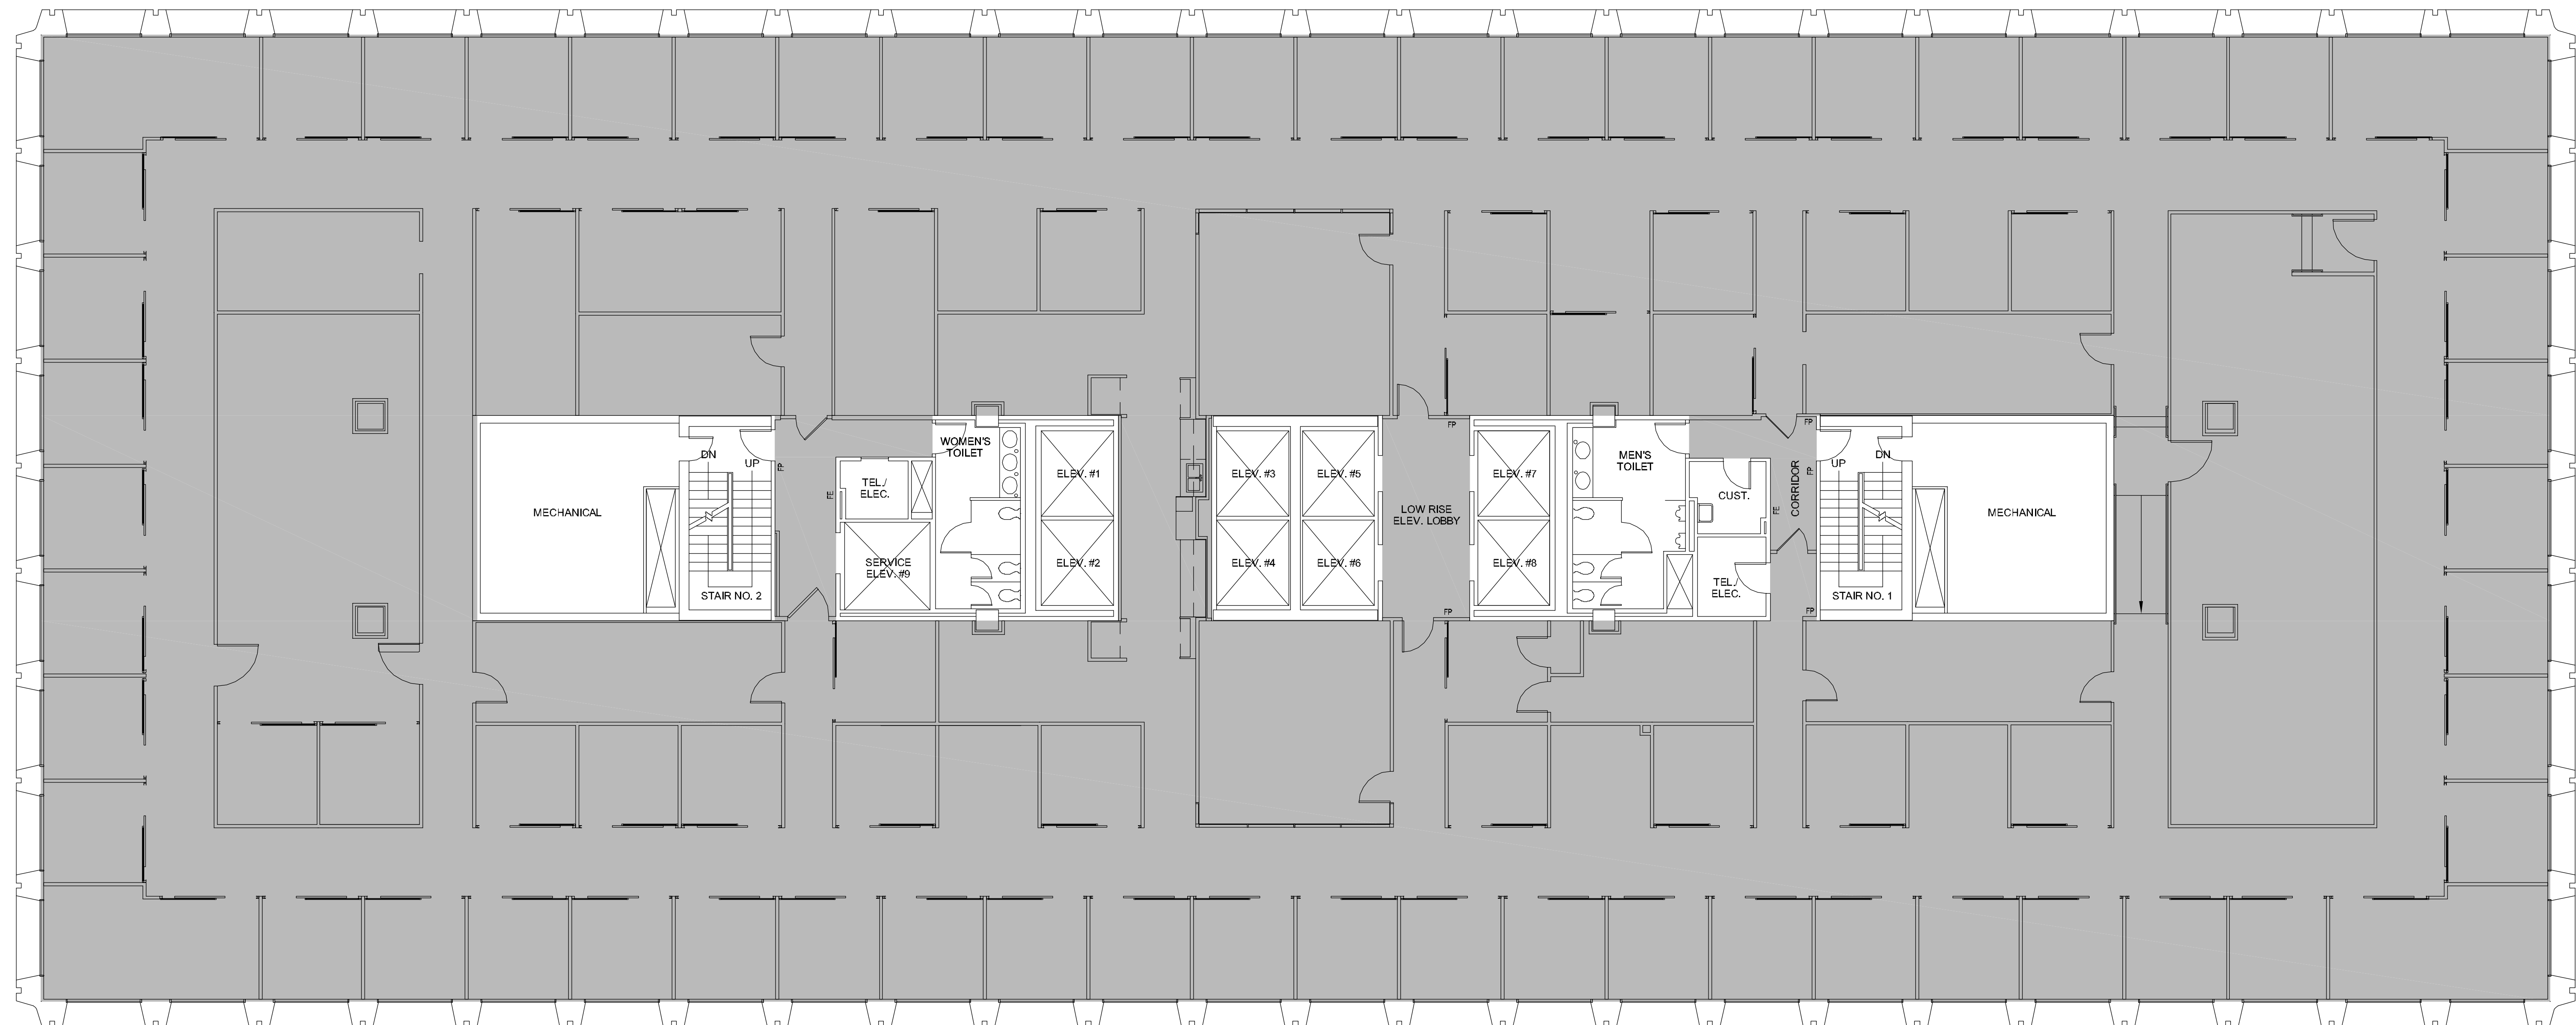

# THREE

GREENWAY PLAZA

Conference	2
Office	82
Workstation	6

NORTH

SUITE 400 **23,049 RSF**

Owned & Operated by  PARKWAY 832.308.6055 | pky.com