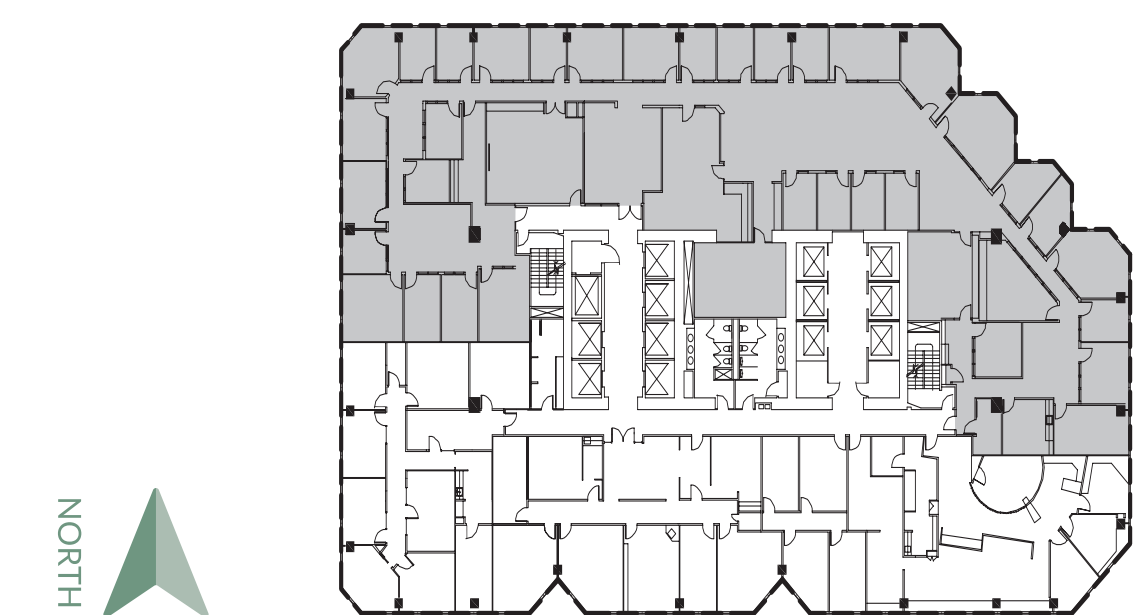

# PHOENIX TOWER

AT GREENWAY PLAZA

Private office	38
Conference	2

SUITE 2100 14,525 RSF