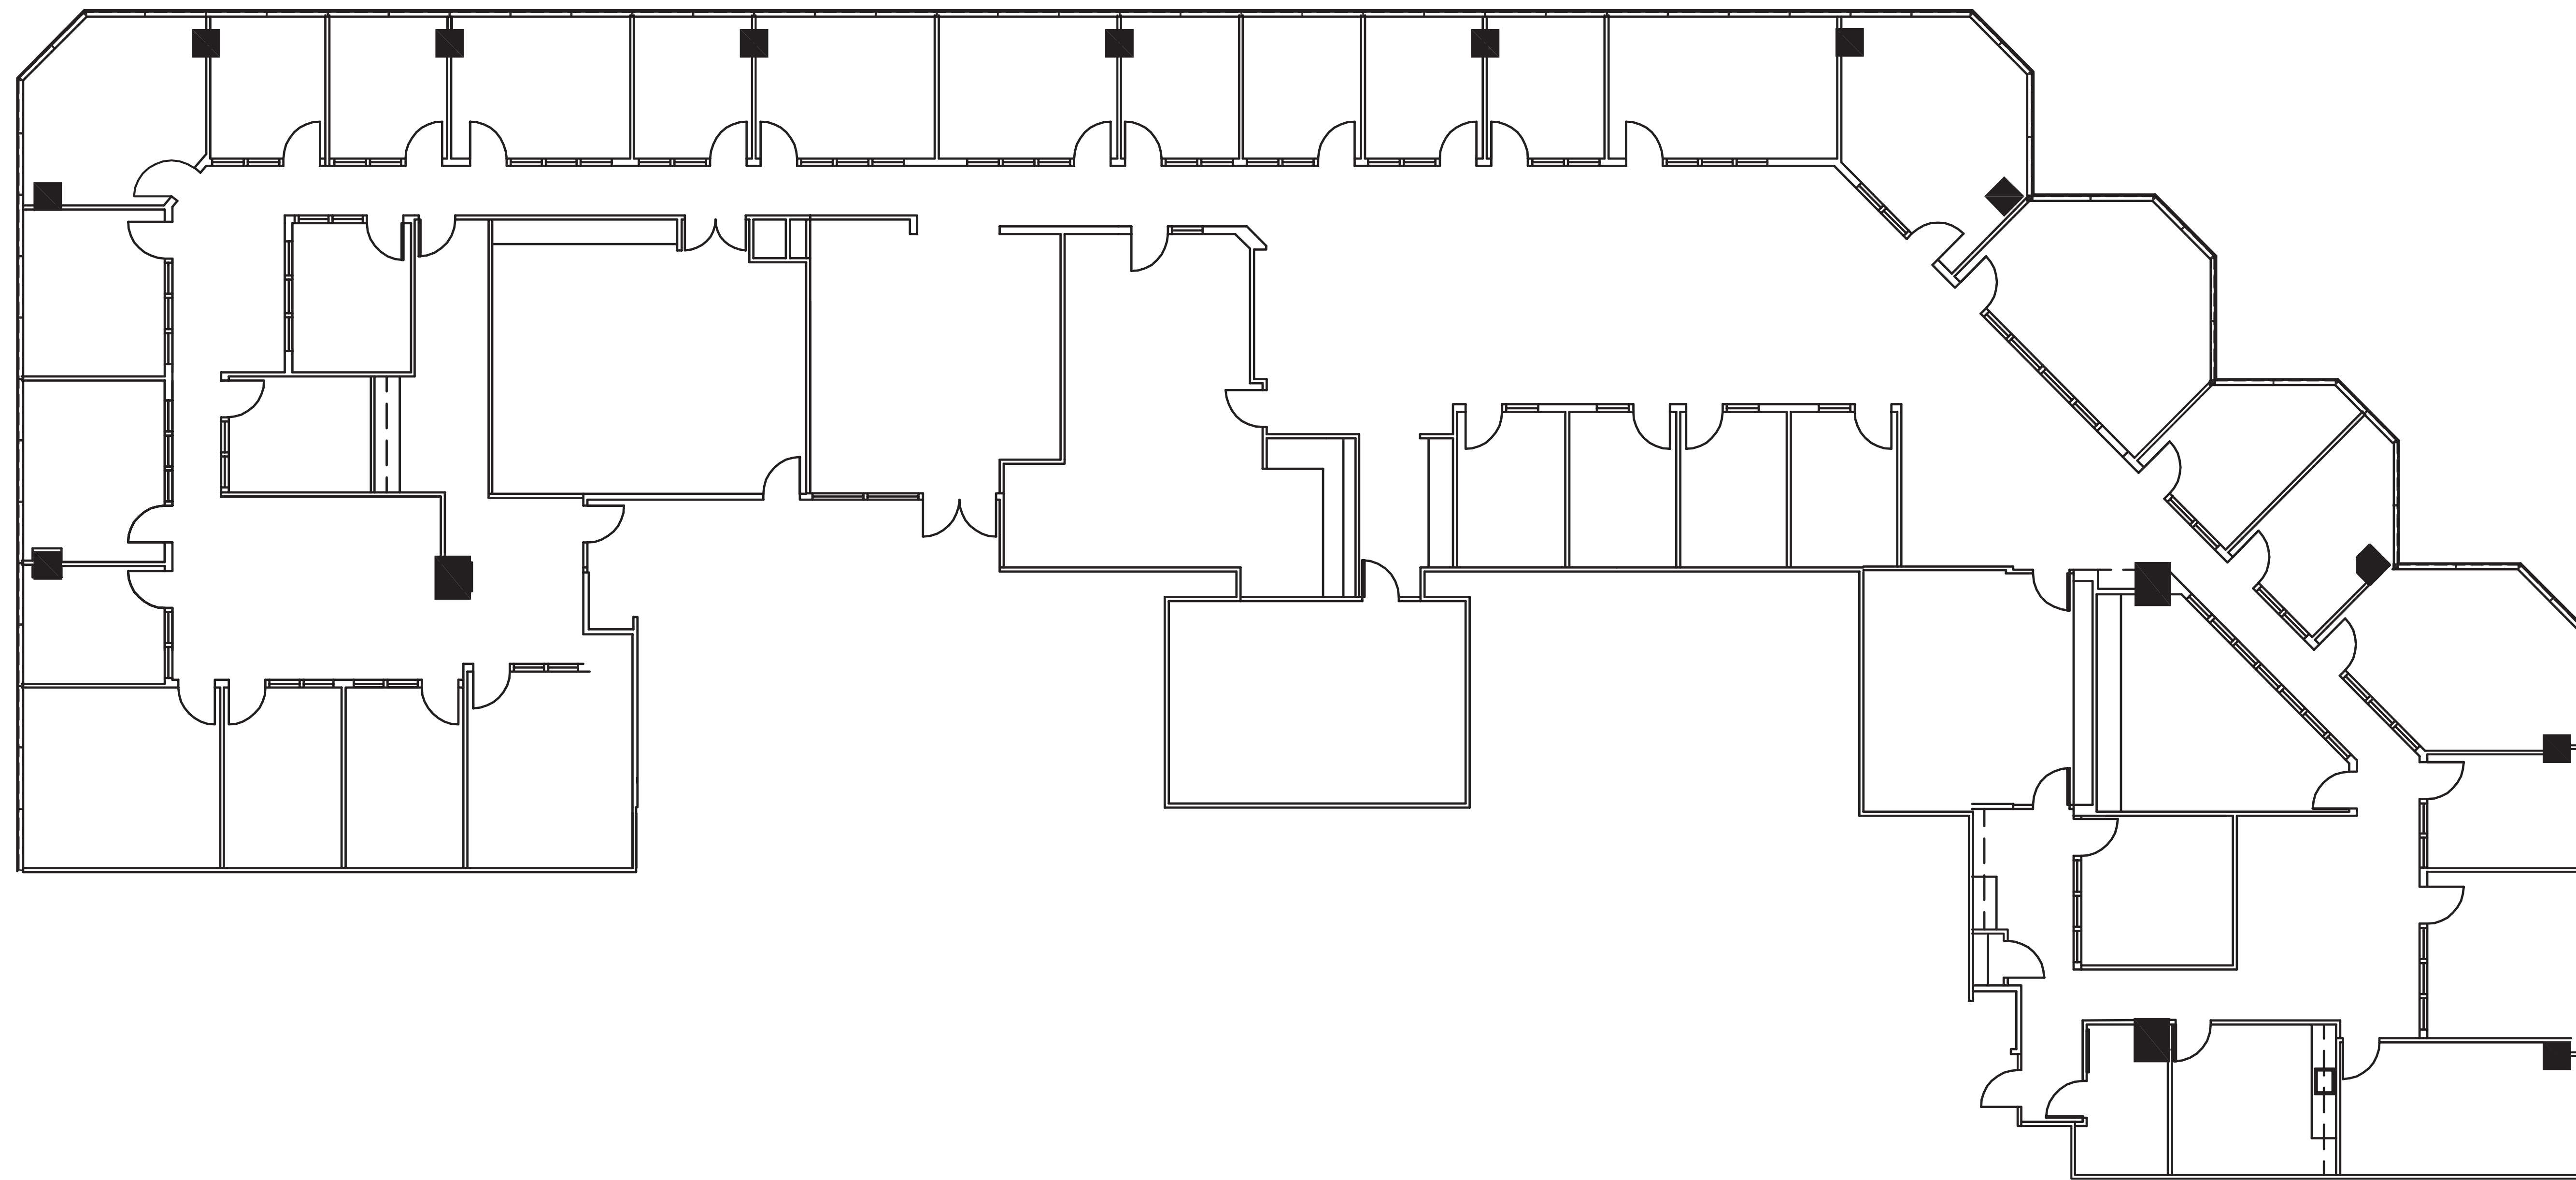

# PHOENIX TOWER

AT GREENWAY PLAZA

Private office	38
Conference	2

SUITE 2100 14,525 RSF