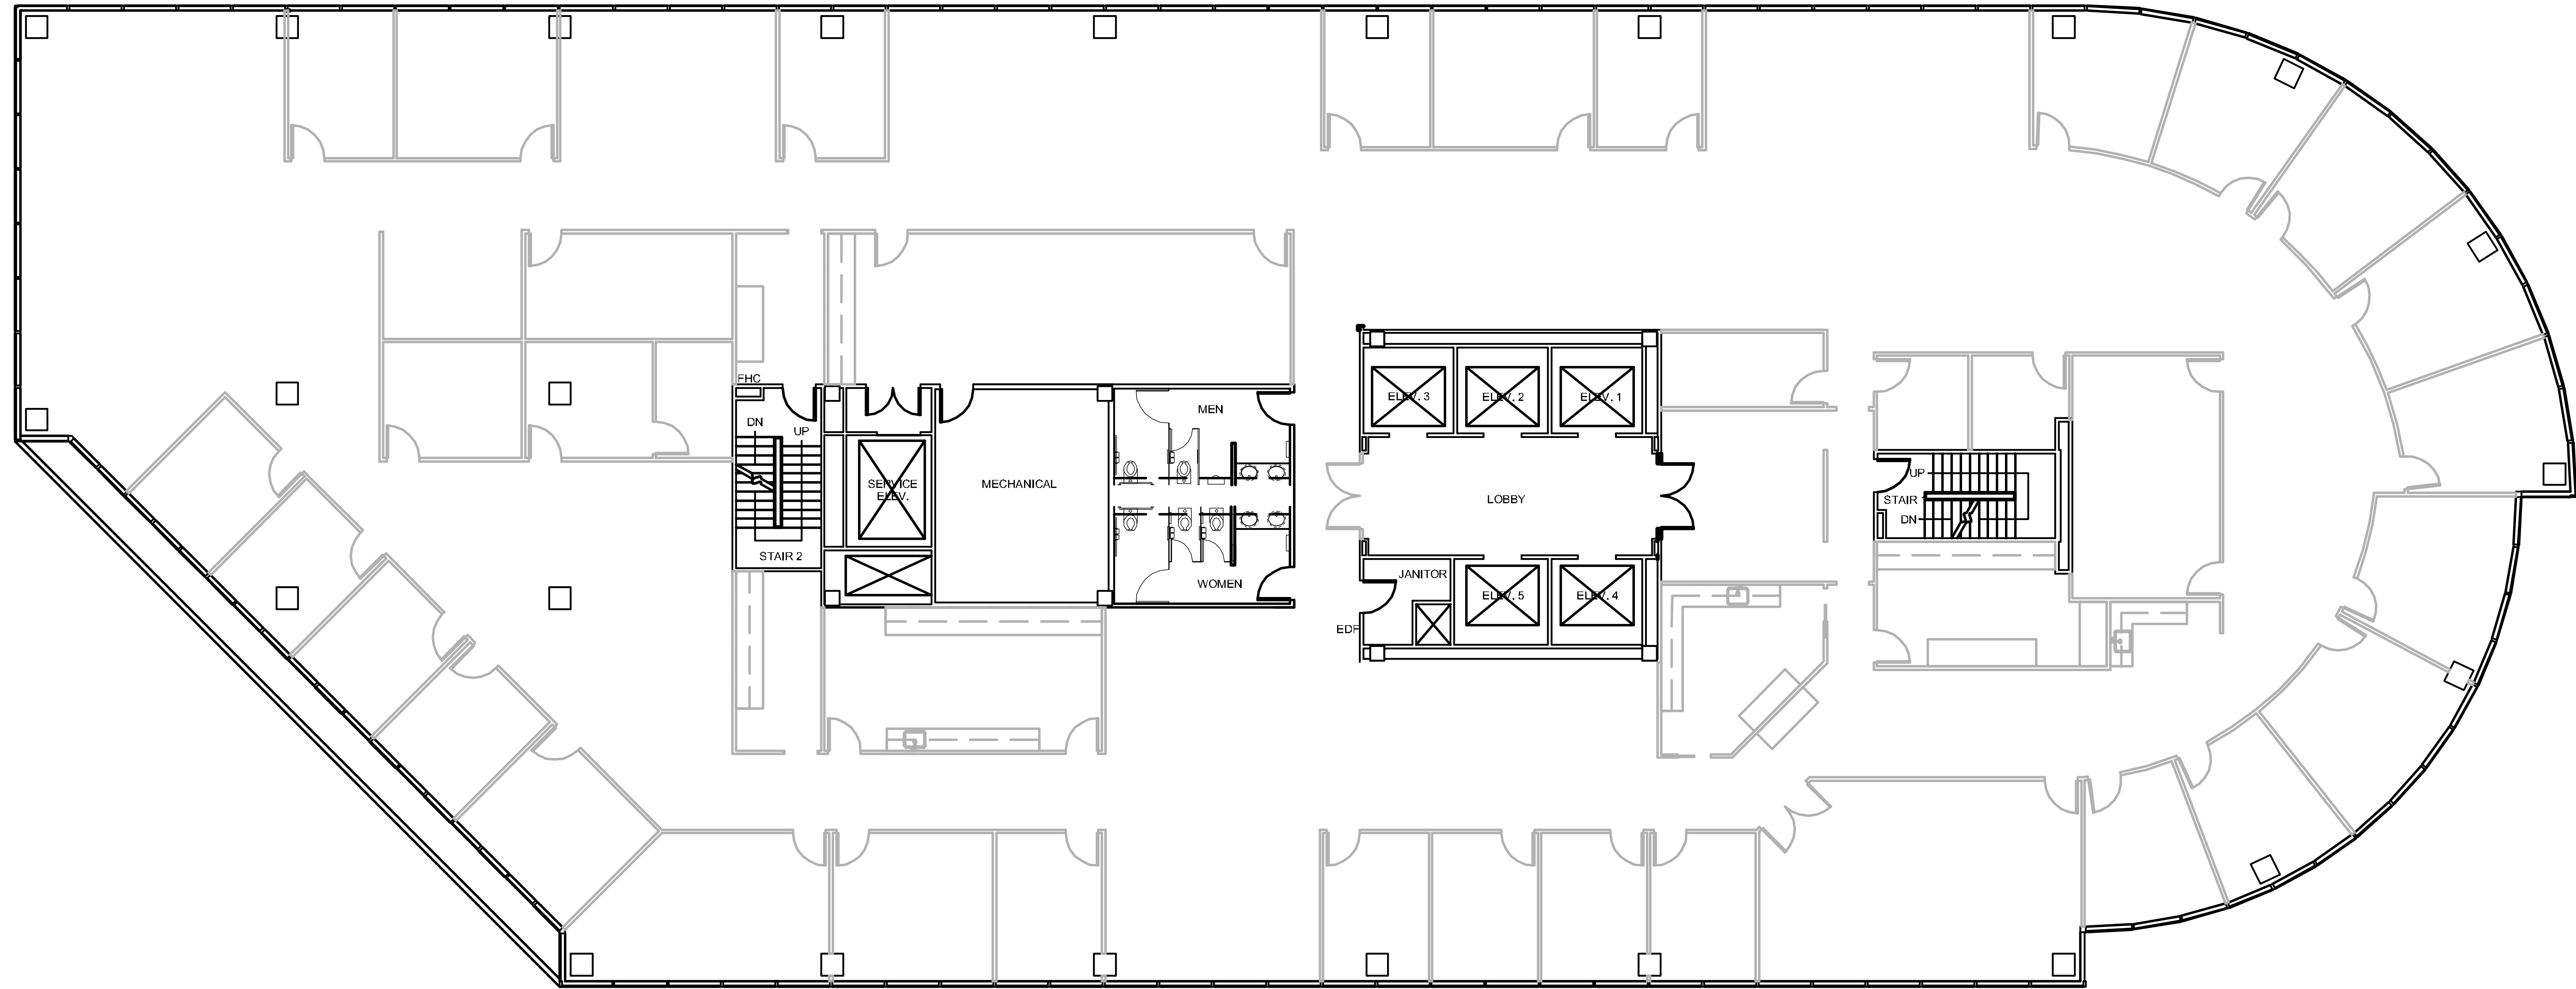

# EIGHT

GREENWAY PLAZA

Conference	6
Office	30
Workstation	50

SUITE 700 18,144 RSF

Owned & Operated by  PARKWAY 832.308.6055 | pky.com