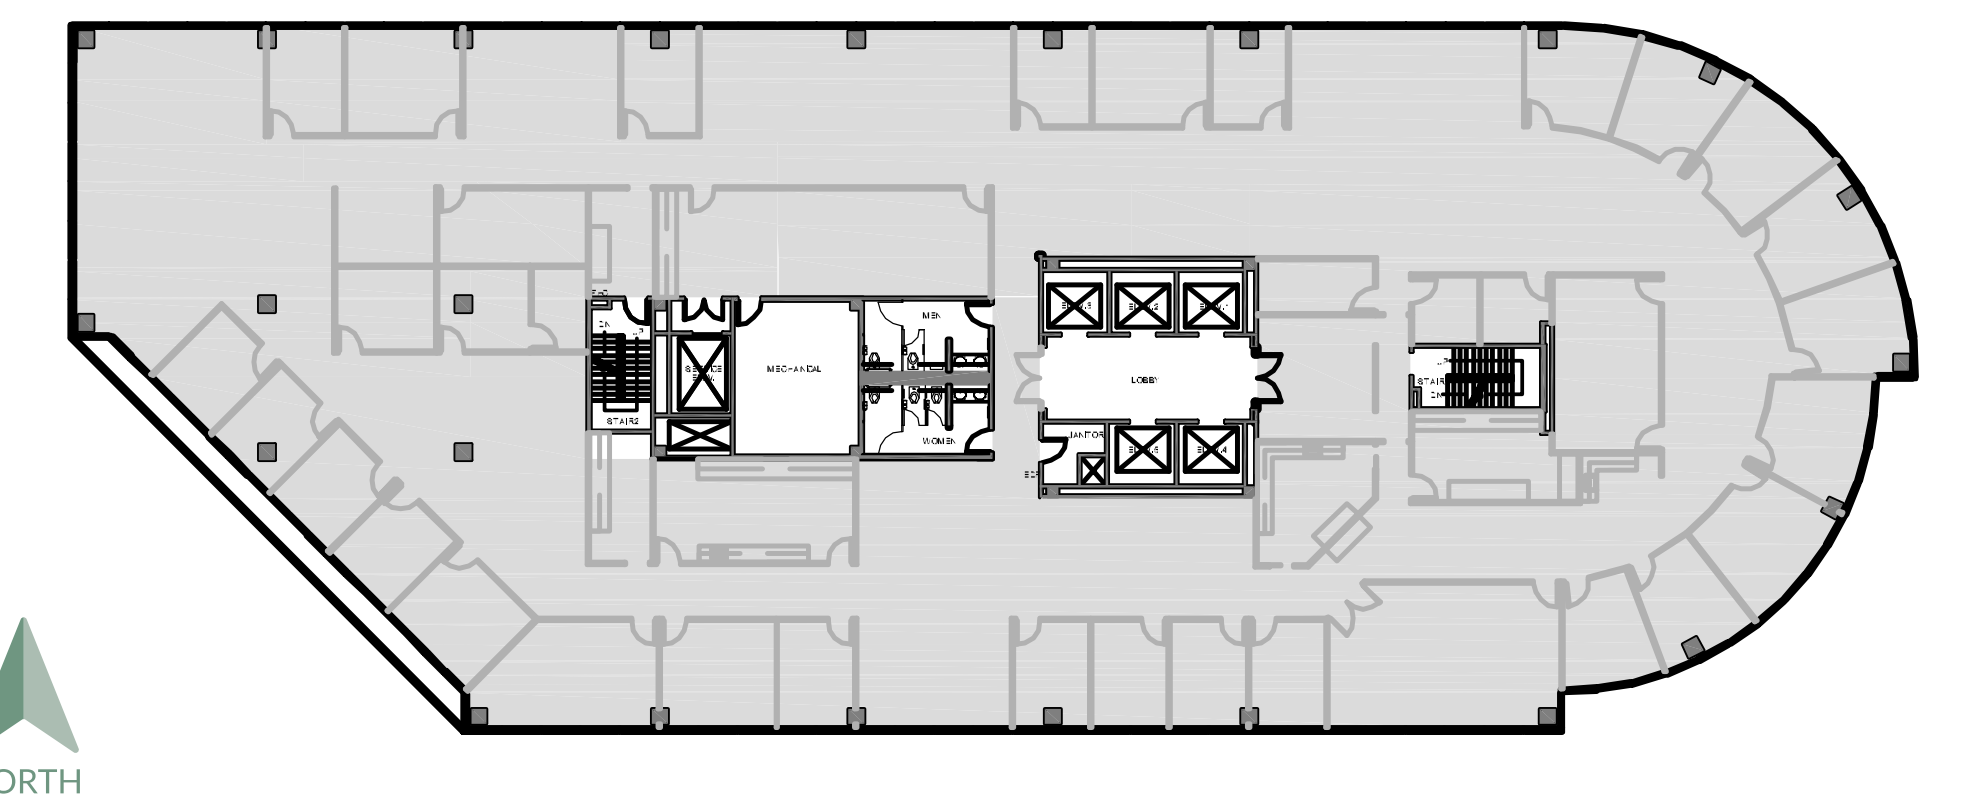

# EIGHT

GREENWAY PLAZA

Conference	6
Office	30
Workstation	50

SUITE 700 18,144 RSF

Owned & Operated by  PARKWAY 832.308.6055 | pky.com