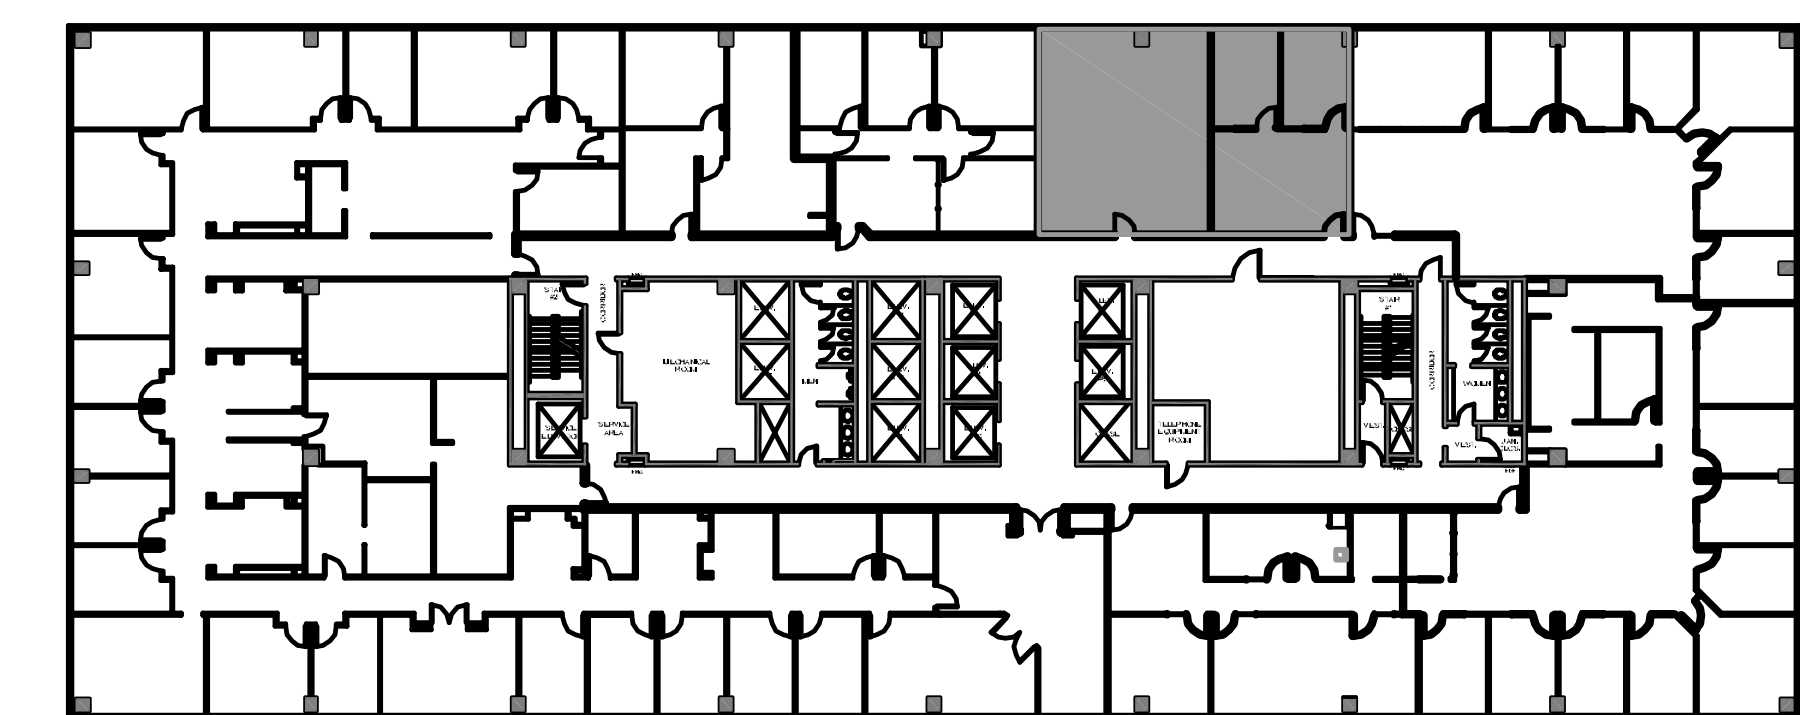

# ELEVEN

GREENWAY PLAZA

NORTH

SUITE 1420 1,649 RSF

Owned & Operated by  PARKWAY 832.308.6055 | pky.com