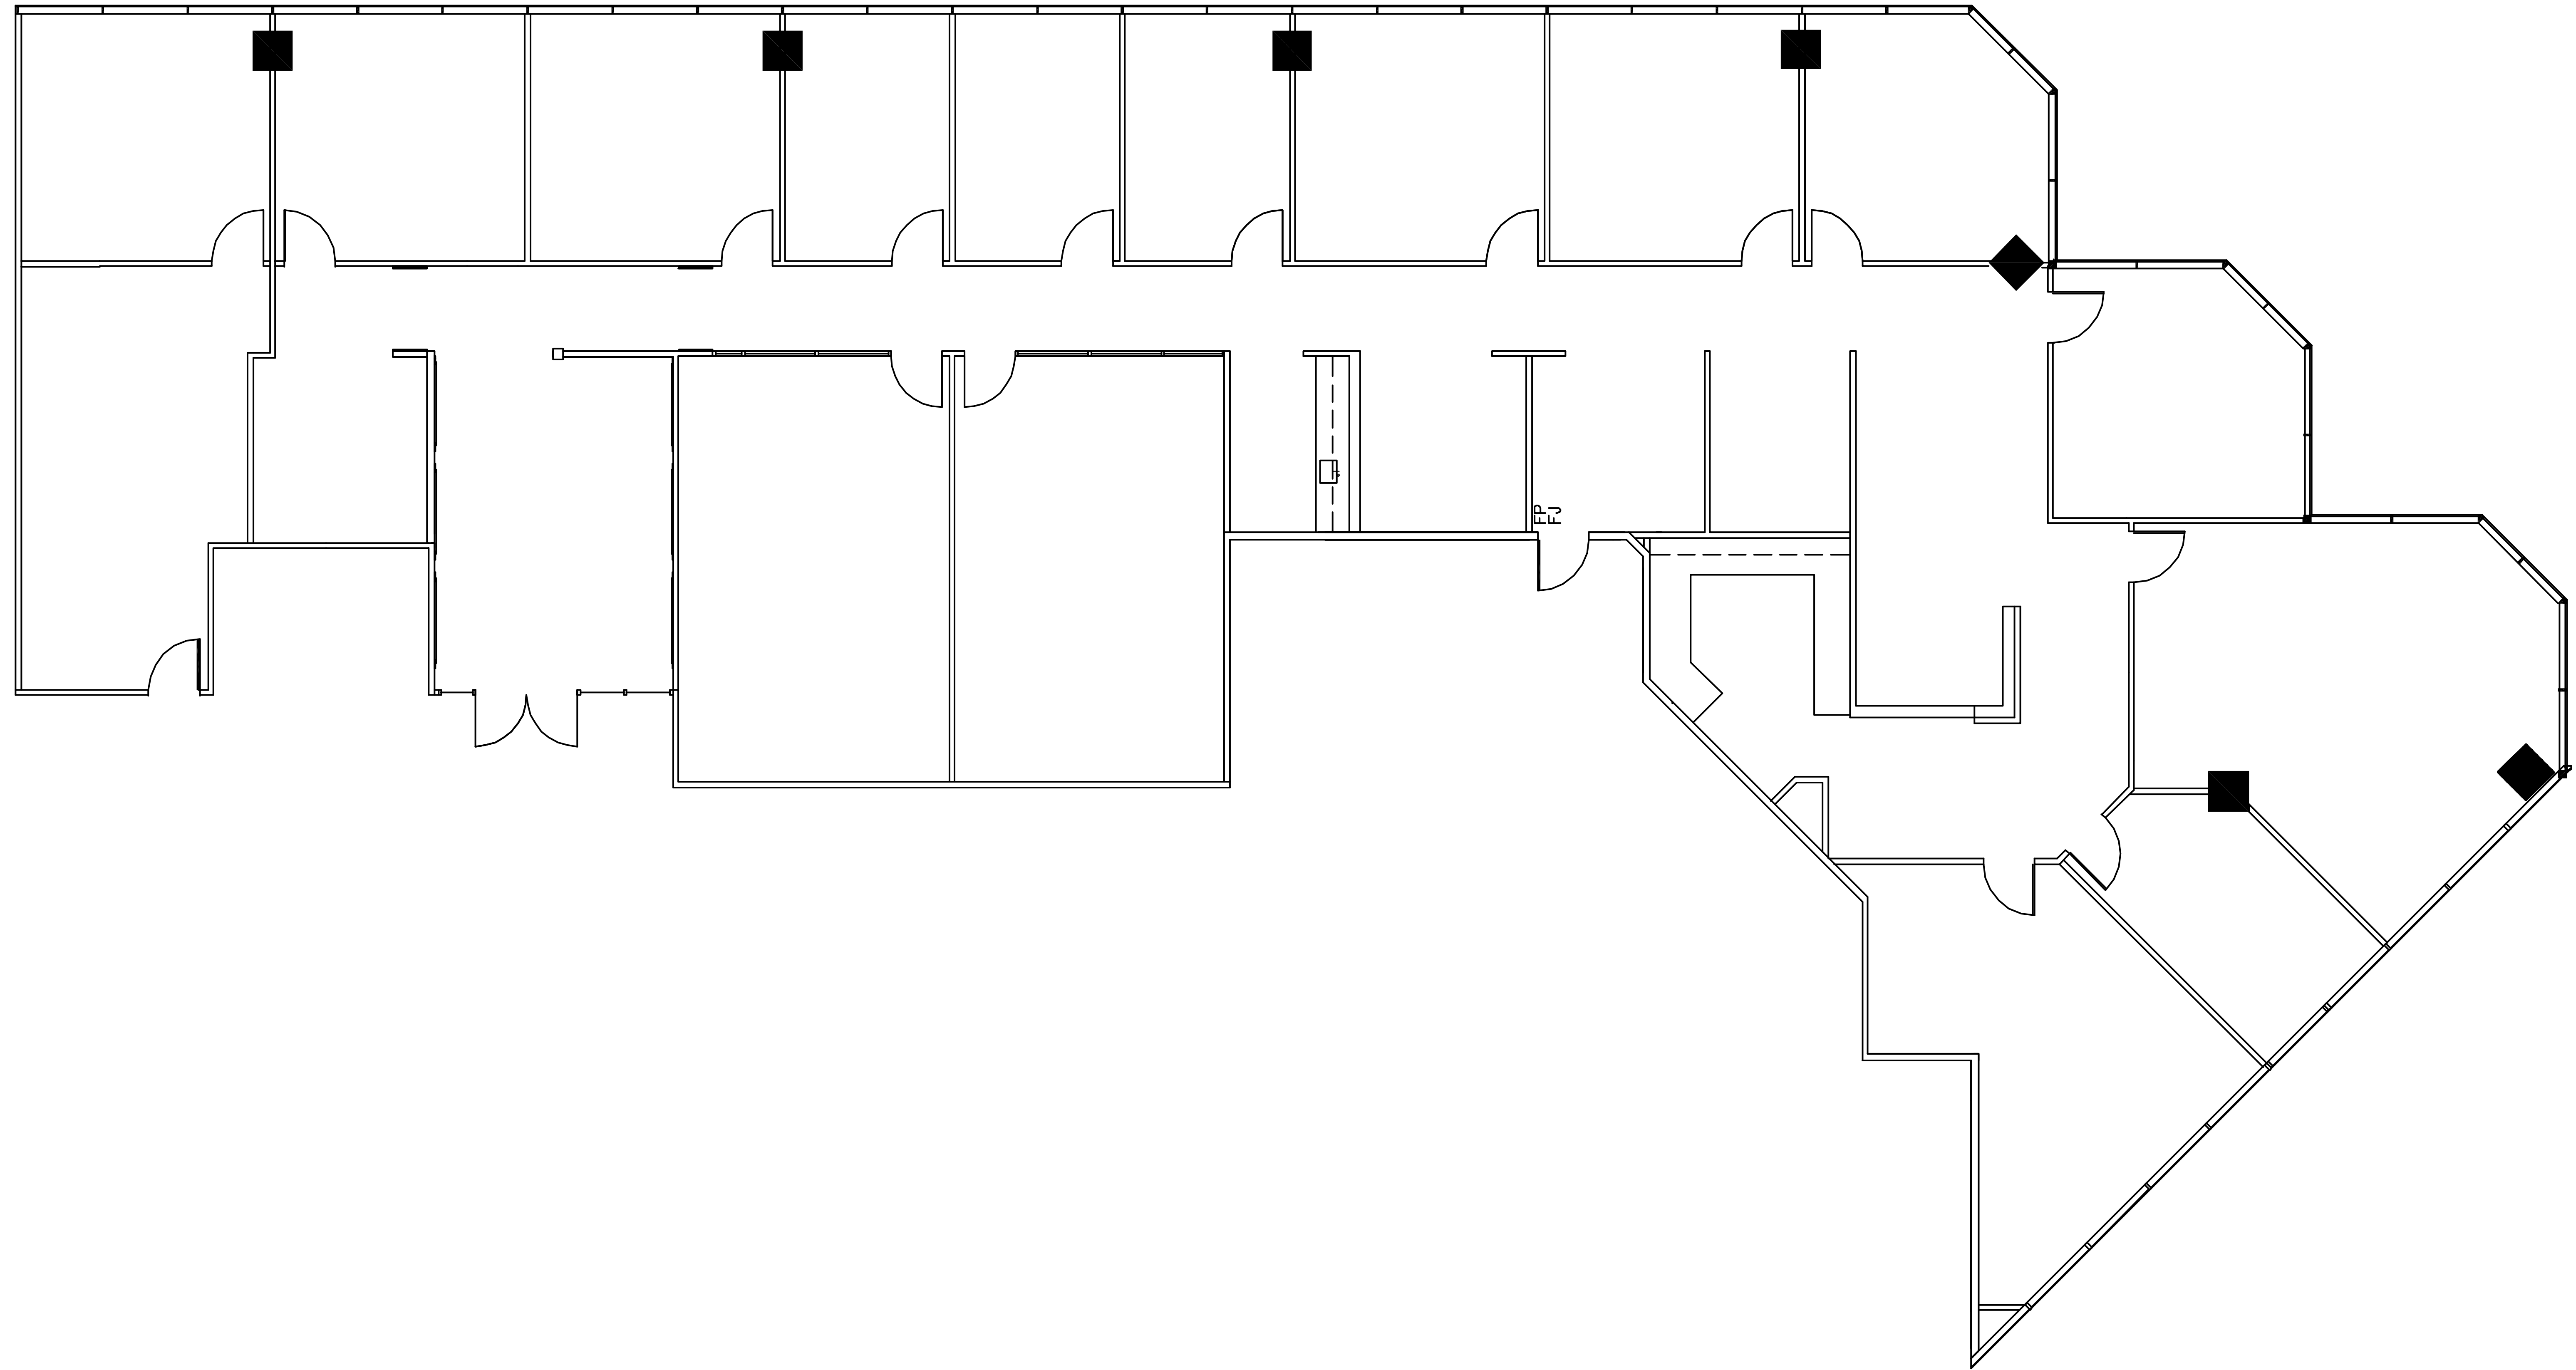

PHOENIX TOWER

AT GREENWAY PLAZA

Private office	12
Conference	2

SUITE 3200 7,509 RSF