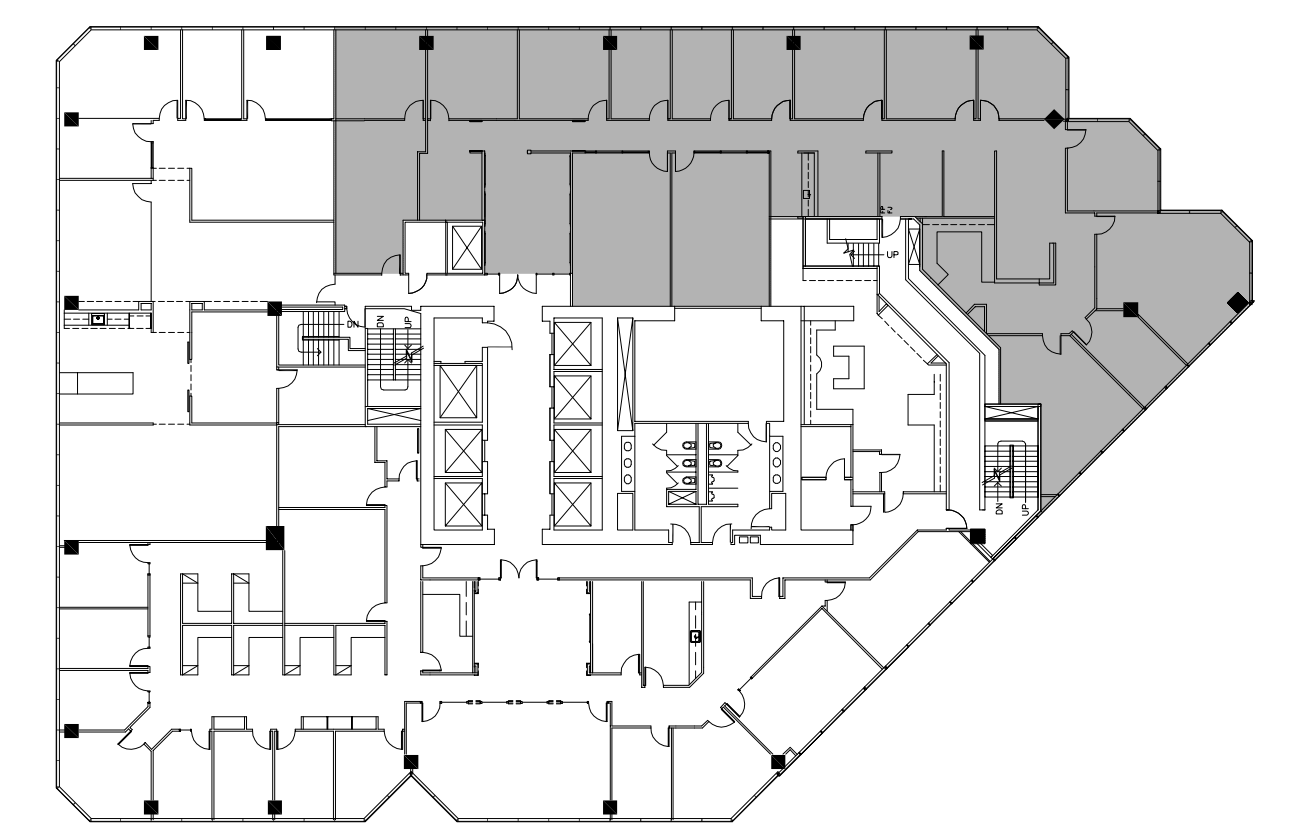

PHOENIX TOWER

AT GREENWAY PLAZA

Private office	12
Conference	2

SUITE 3200 7,509 RSF