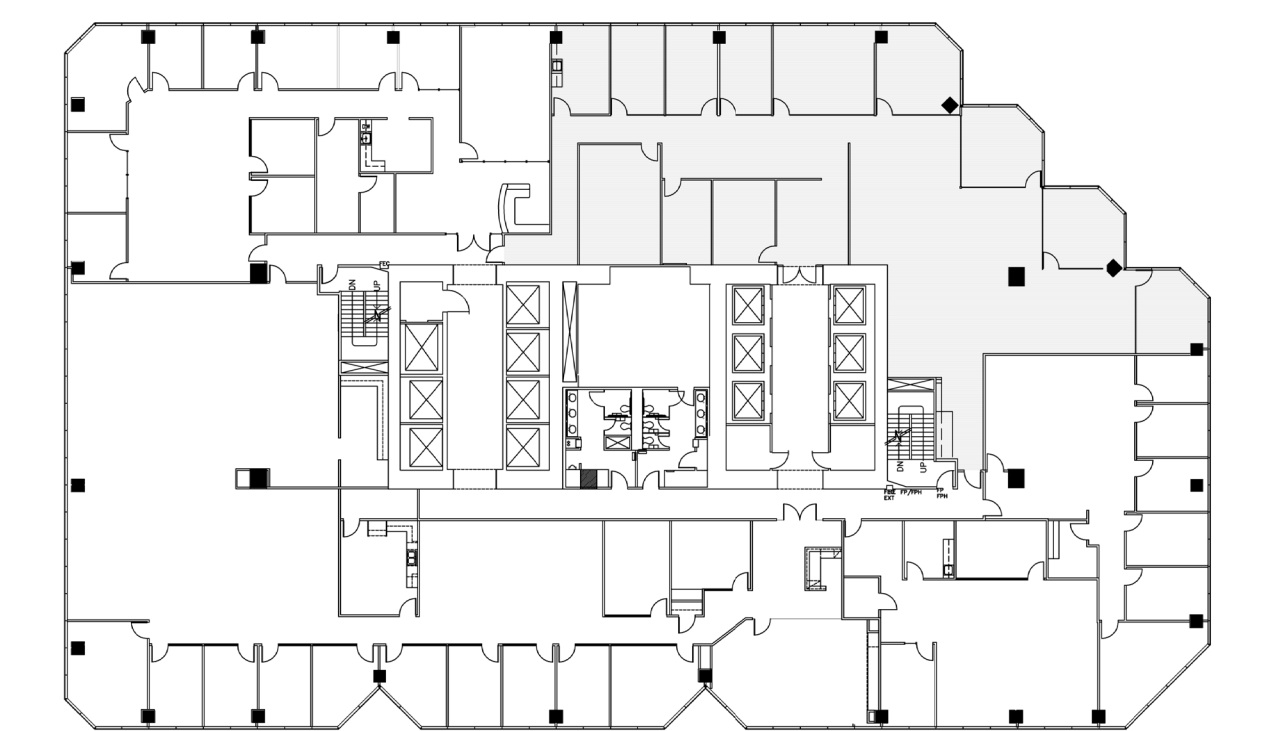

PHOENIX TOWER

AT GREENWAY PLAZA

Private office	8
Conference	2

SUITE 1250 6,381 RSF