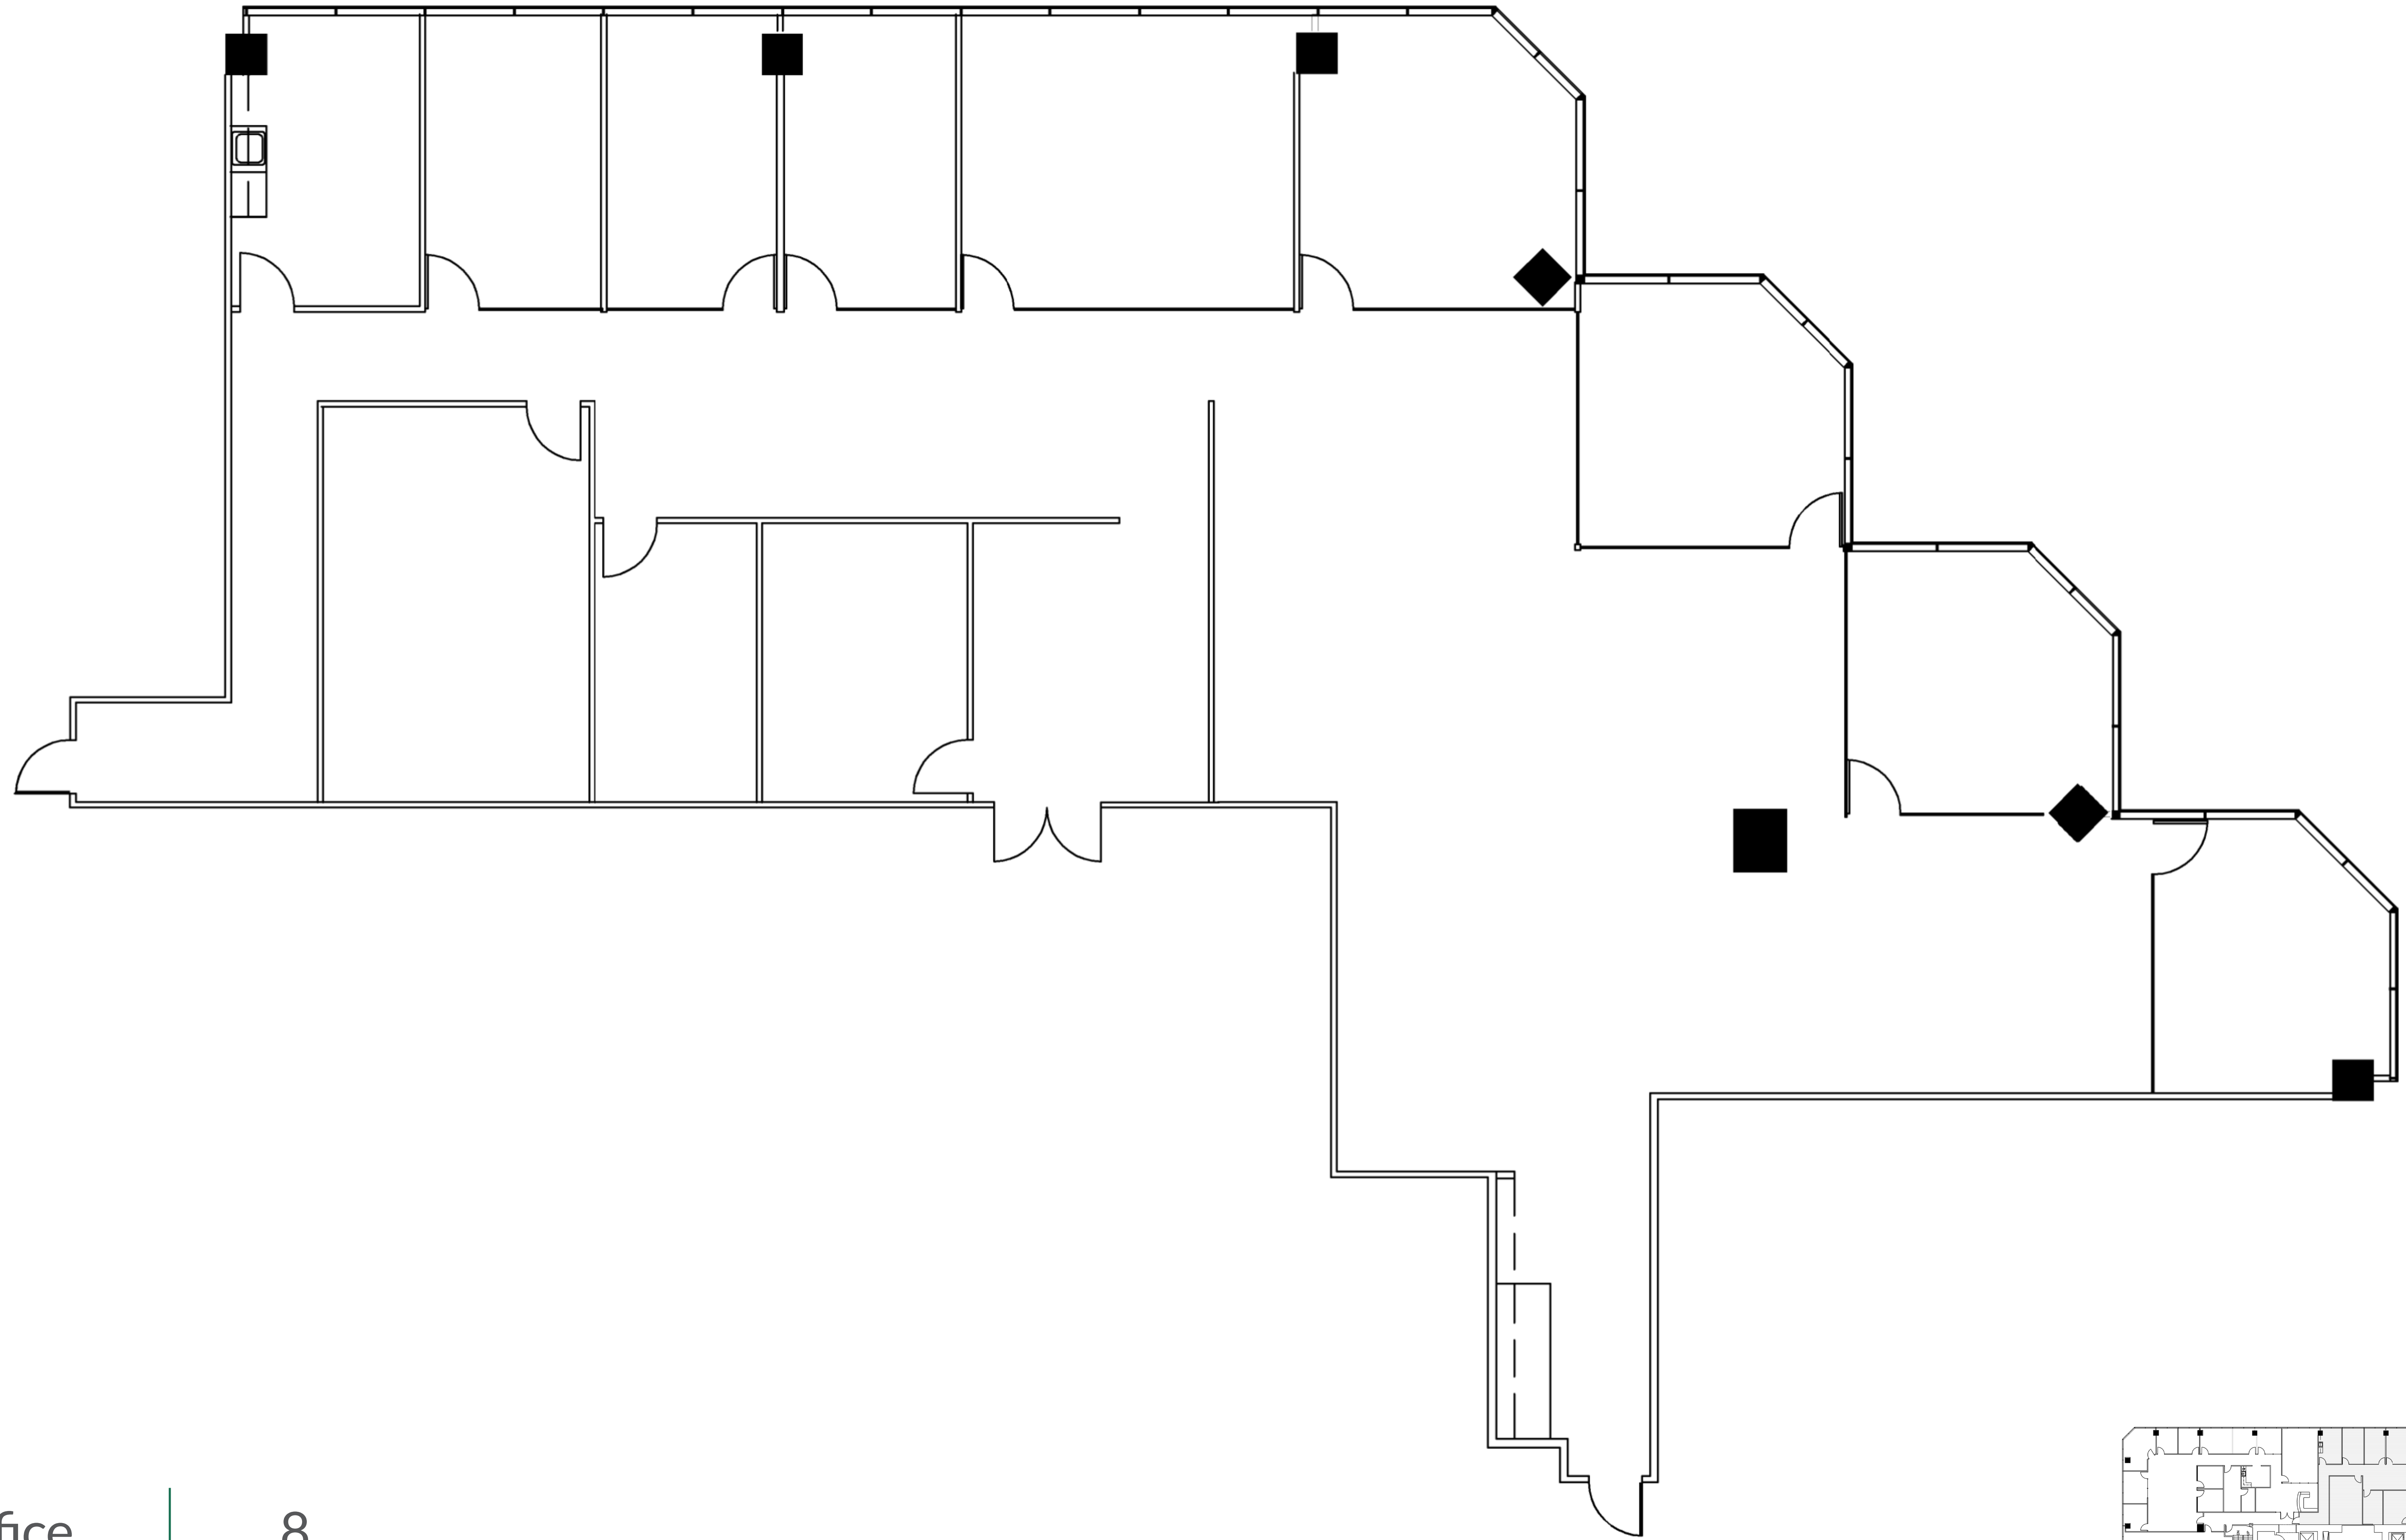

PHOENIX TOWER

AT GREENWAY PLAZA

Private office	8
Conference	2

SUITE 1250 6,381 RSF