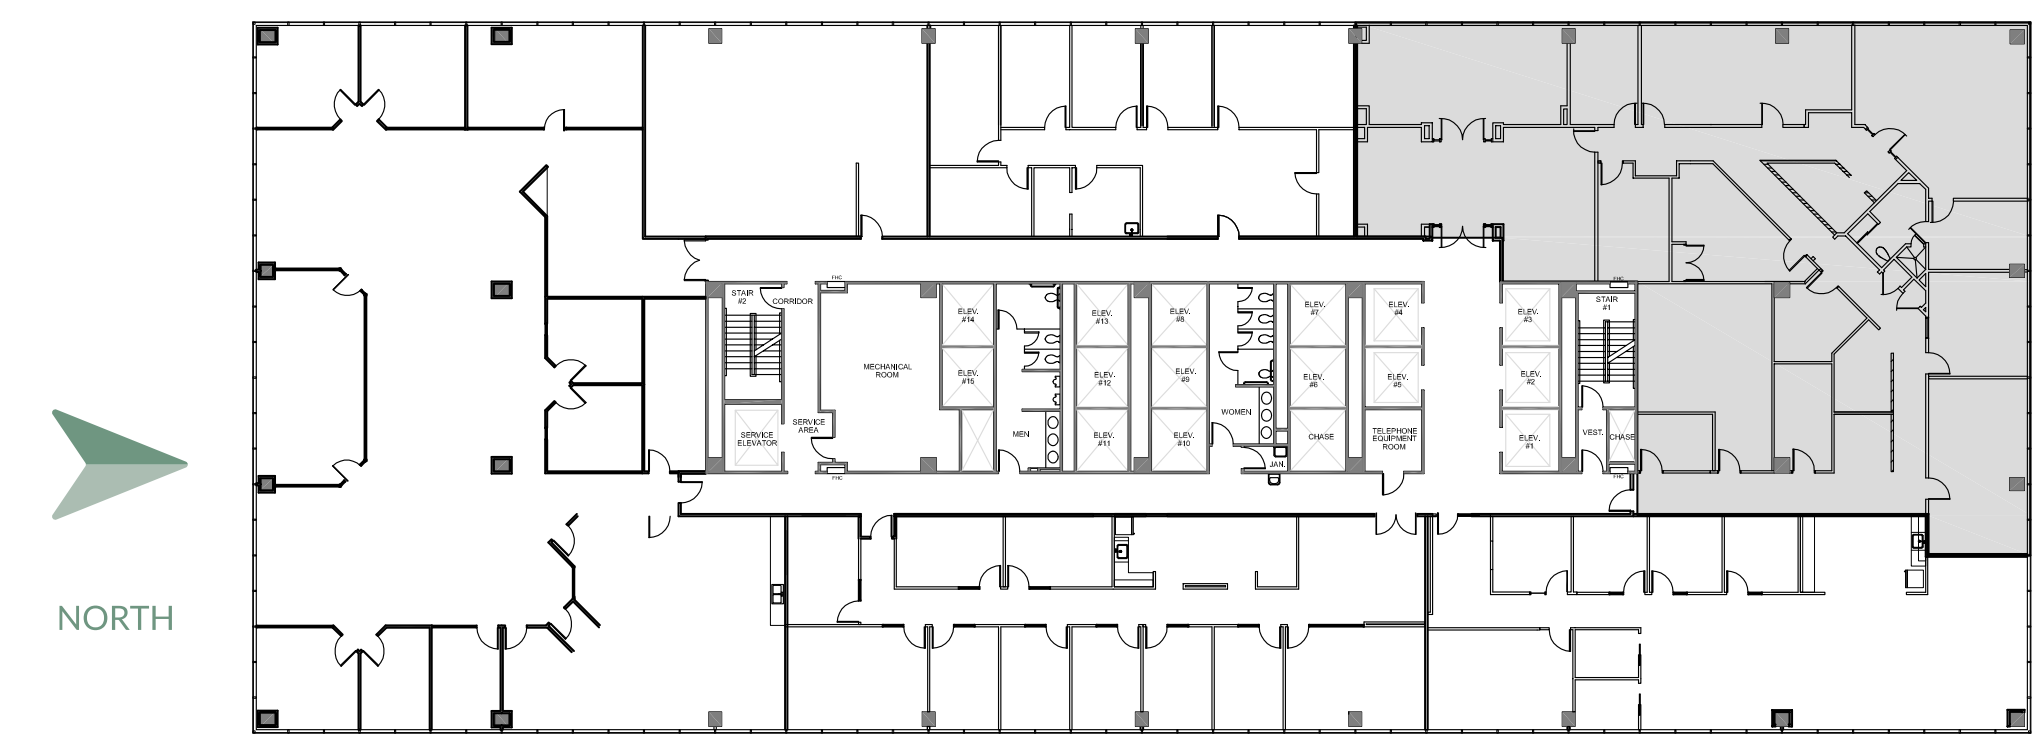

ELEVEN

GREENWAY PLAZA

SUITE 500 6,099 RSF

Owned & Operated by  PARKWAY 832.308.6055 | pky.com