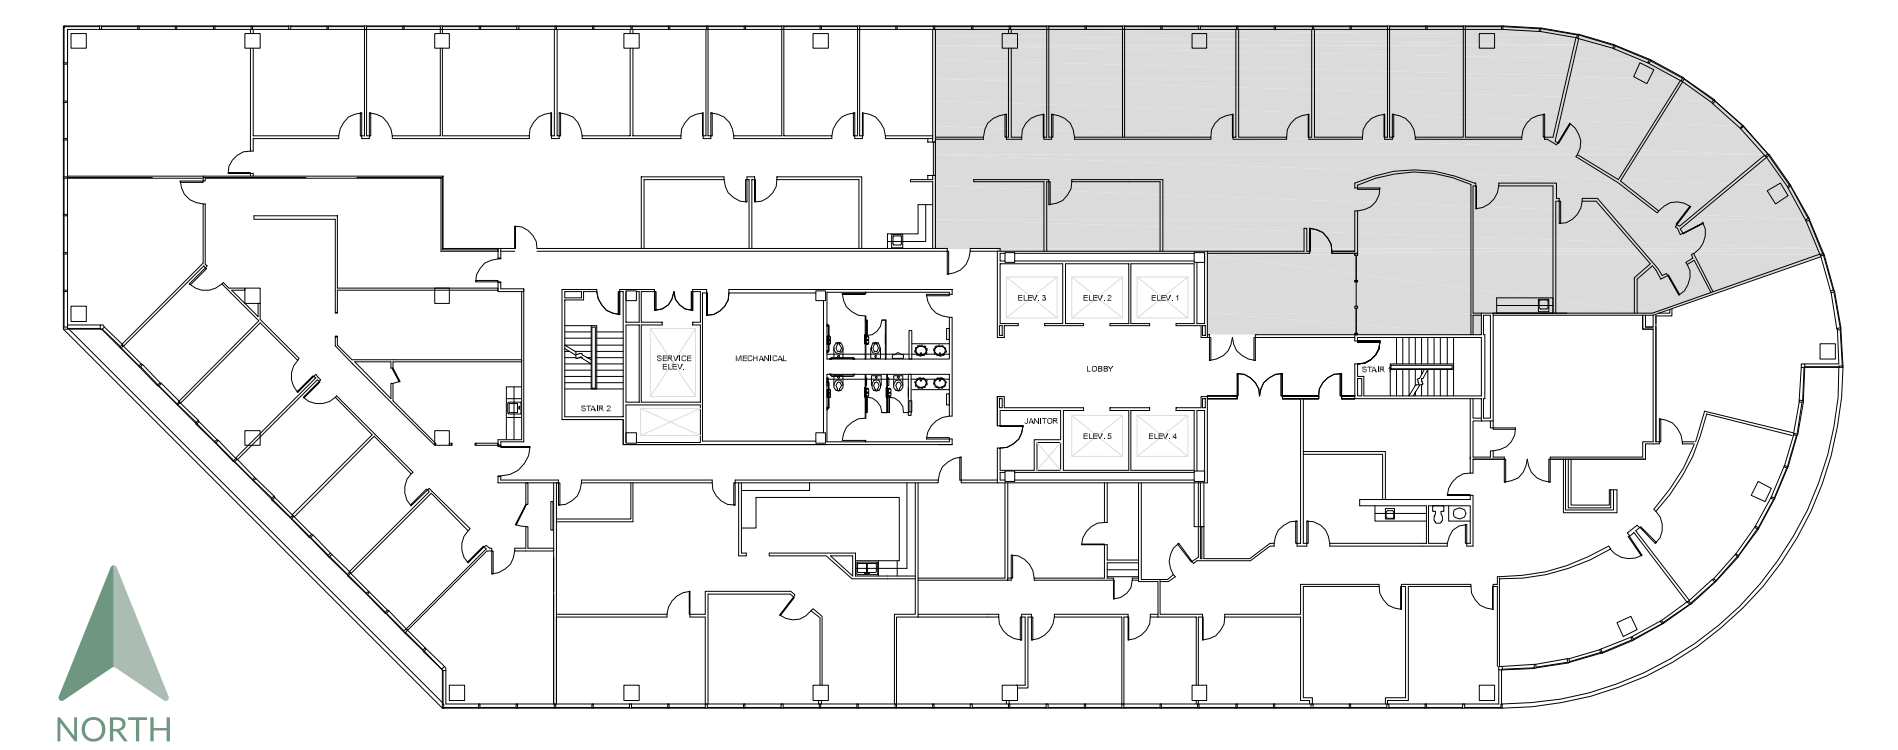

EIGHT

GREENWAY PLAZA

NORTH

SUITE 905 4,527 RSF

Owned & Operated by  PARKWAY 832.308.6055 | pky.com