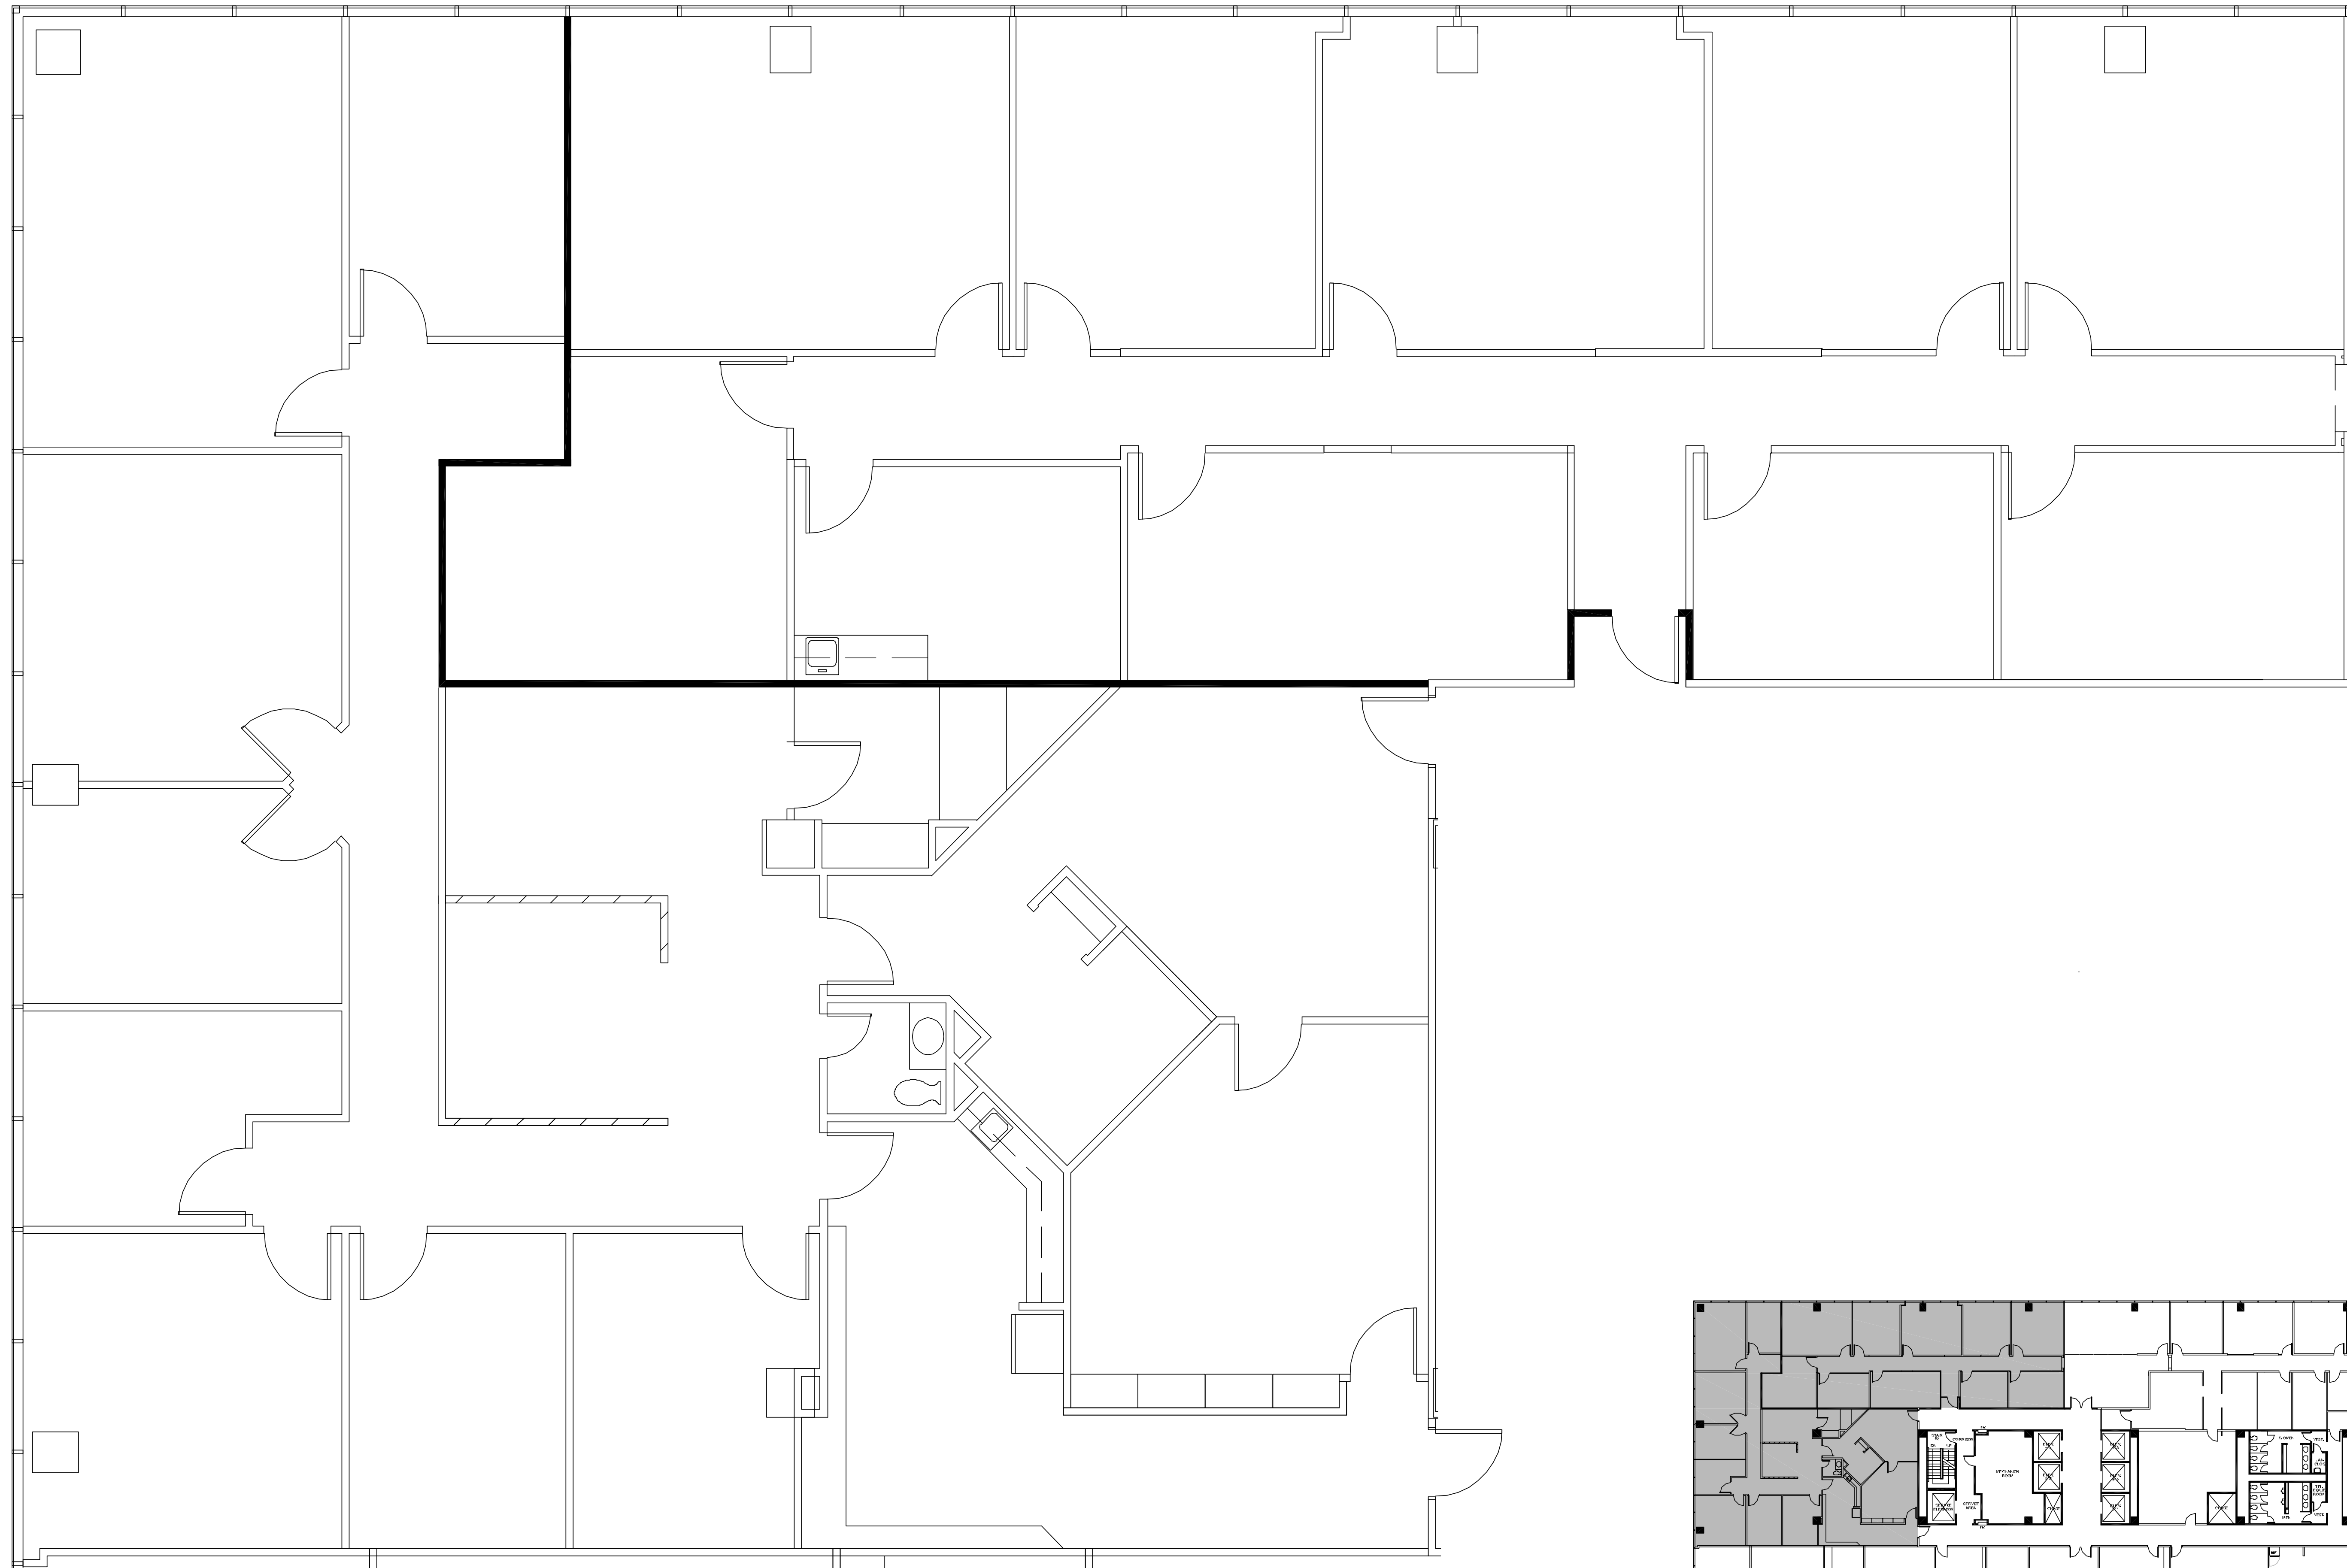

ELEVEN

GREENWAY PLAZA

NORTH

SUITE 2810 6,660 RSF

Owned & Operated by  PARKWAY 832.308.6055 | pky.com