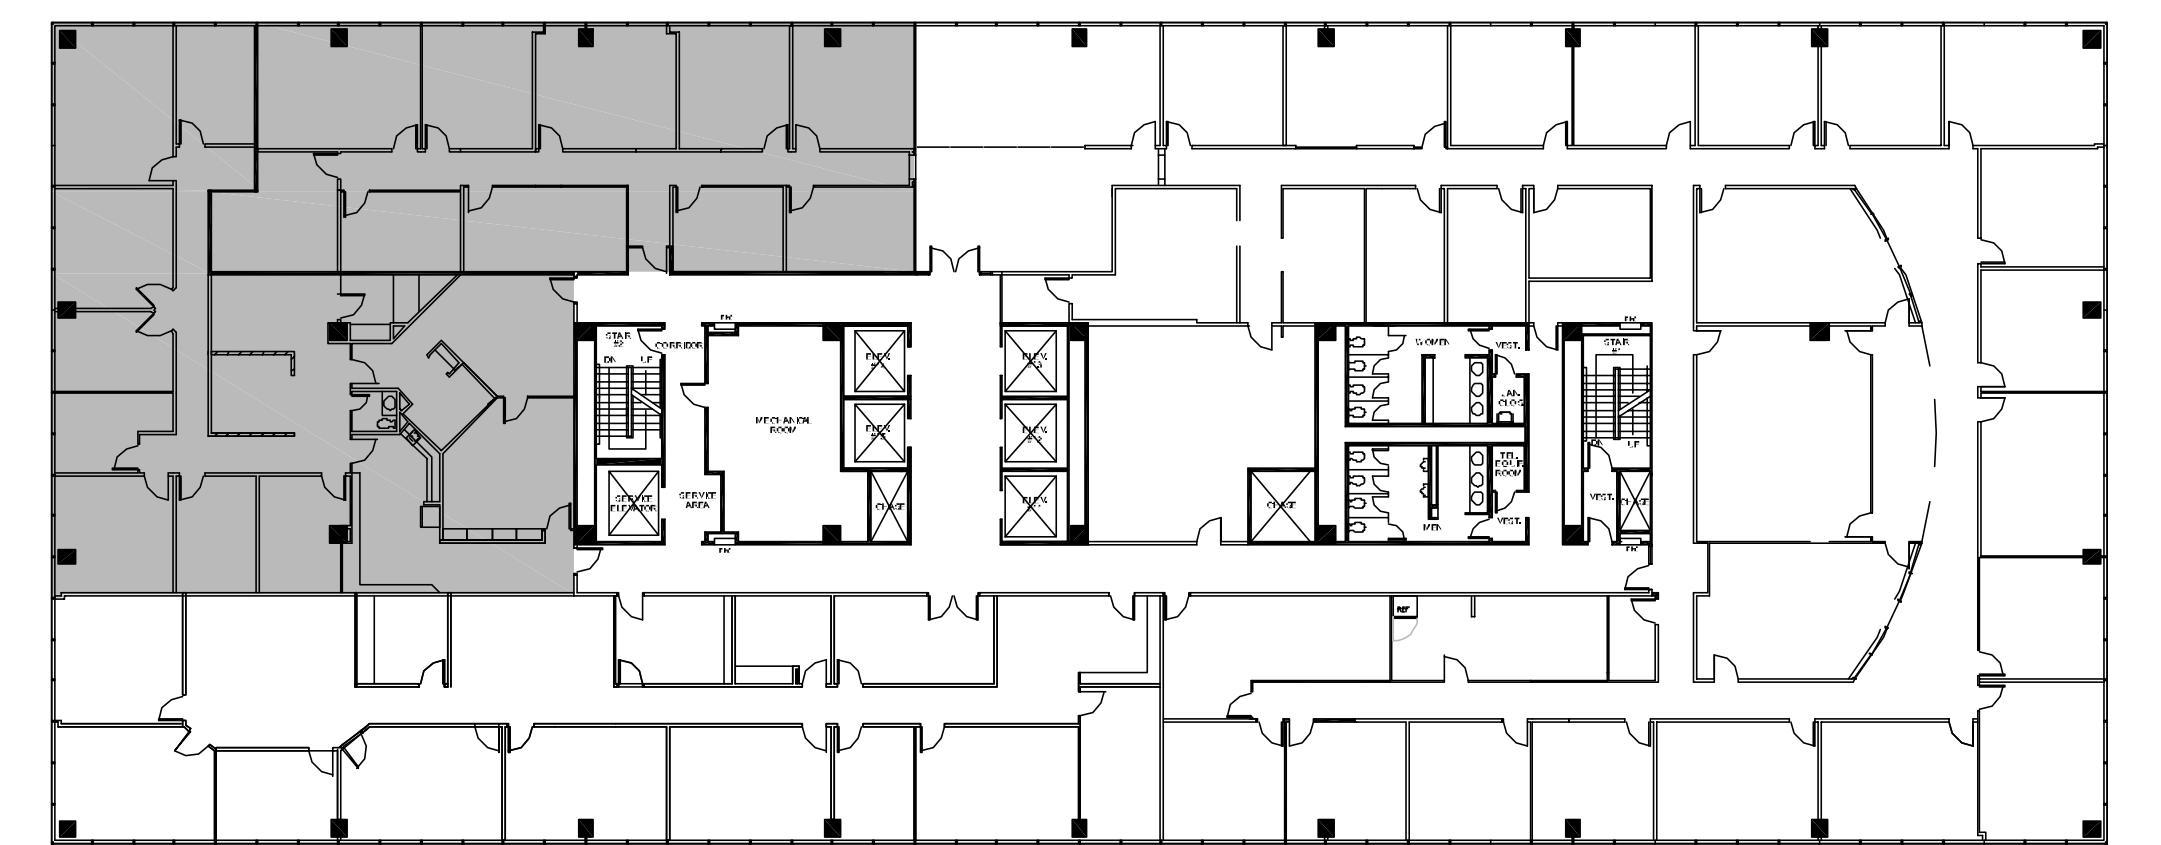

ELEVEN

GREENWAY PLAZA

NORTH

SUITE 2810 6,660 RSF

Owned & Operated by  PARKWAY 832.308.6055 | pky.com