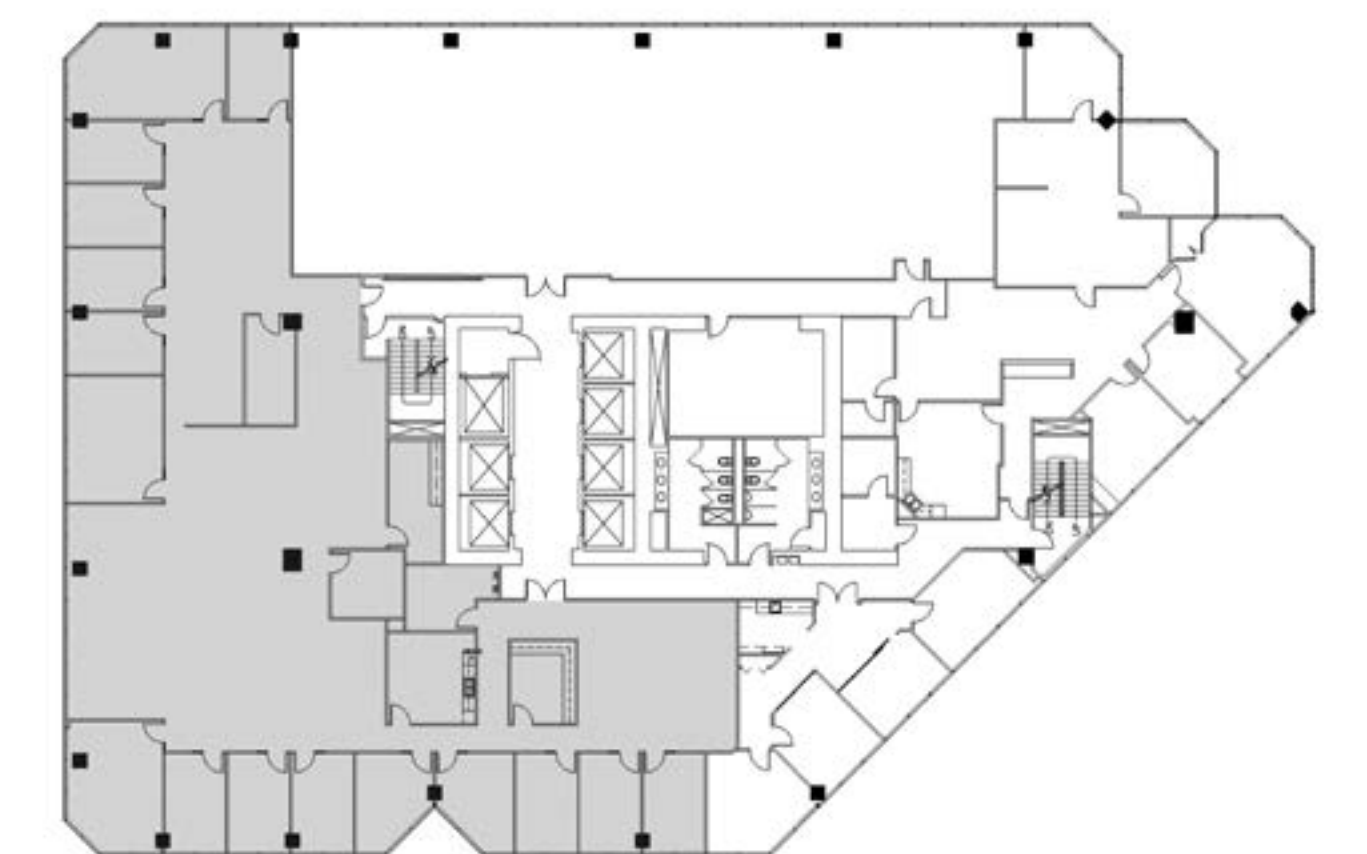

# PHOENIX TOWER

AT GREENWAY PLAZA

Private office	15
Conference	1

SUITE 3150 9,850 RSF