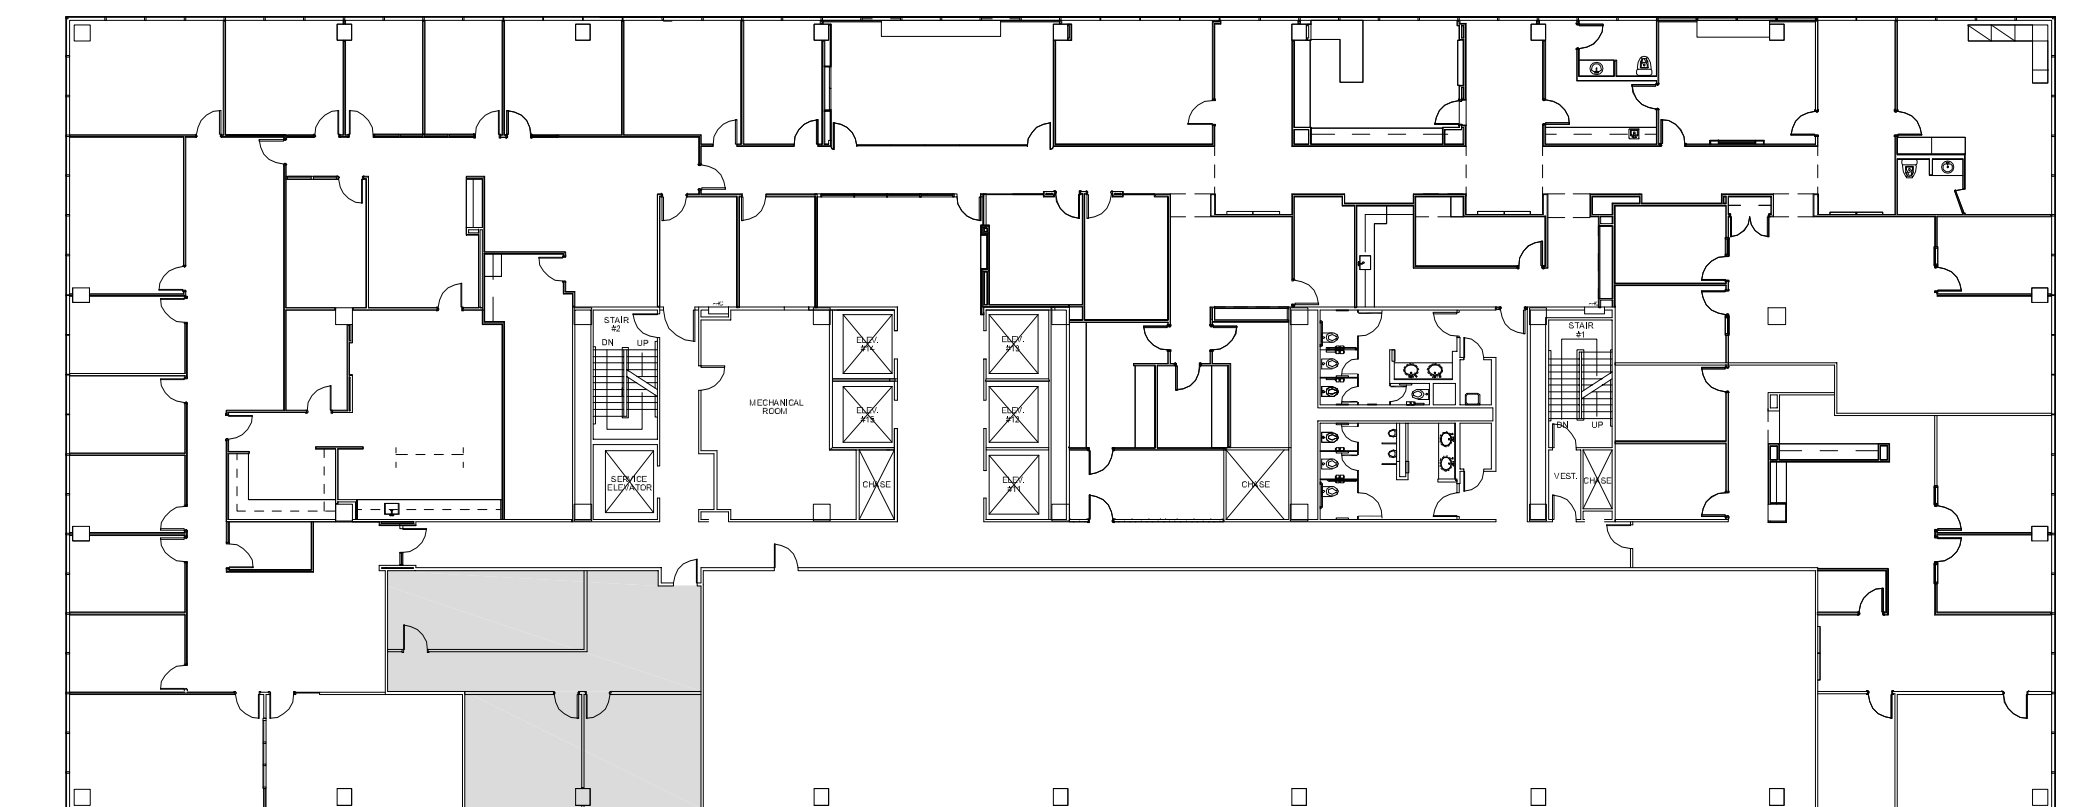

ELEVEN

GREENWAY PLAZA

NORTH

SUITE 3175 1,253 RSF

Owned & Operated by  PARKWAY 832.308.6055 | pky.com