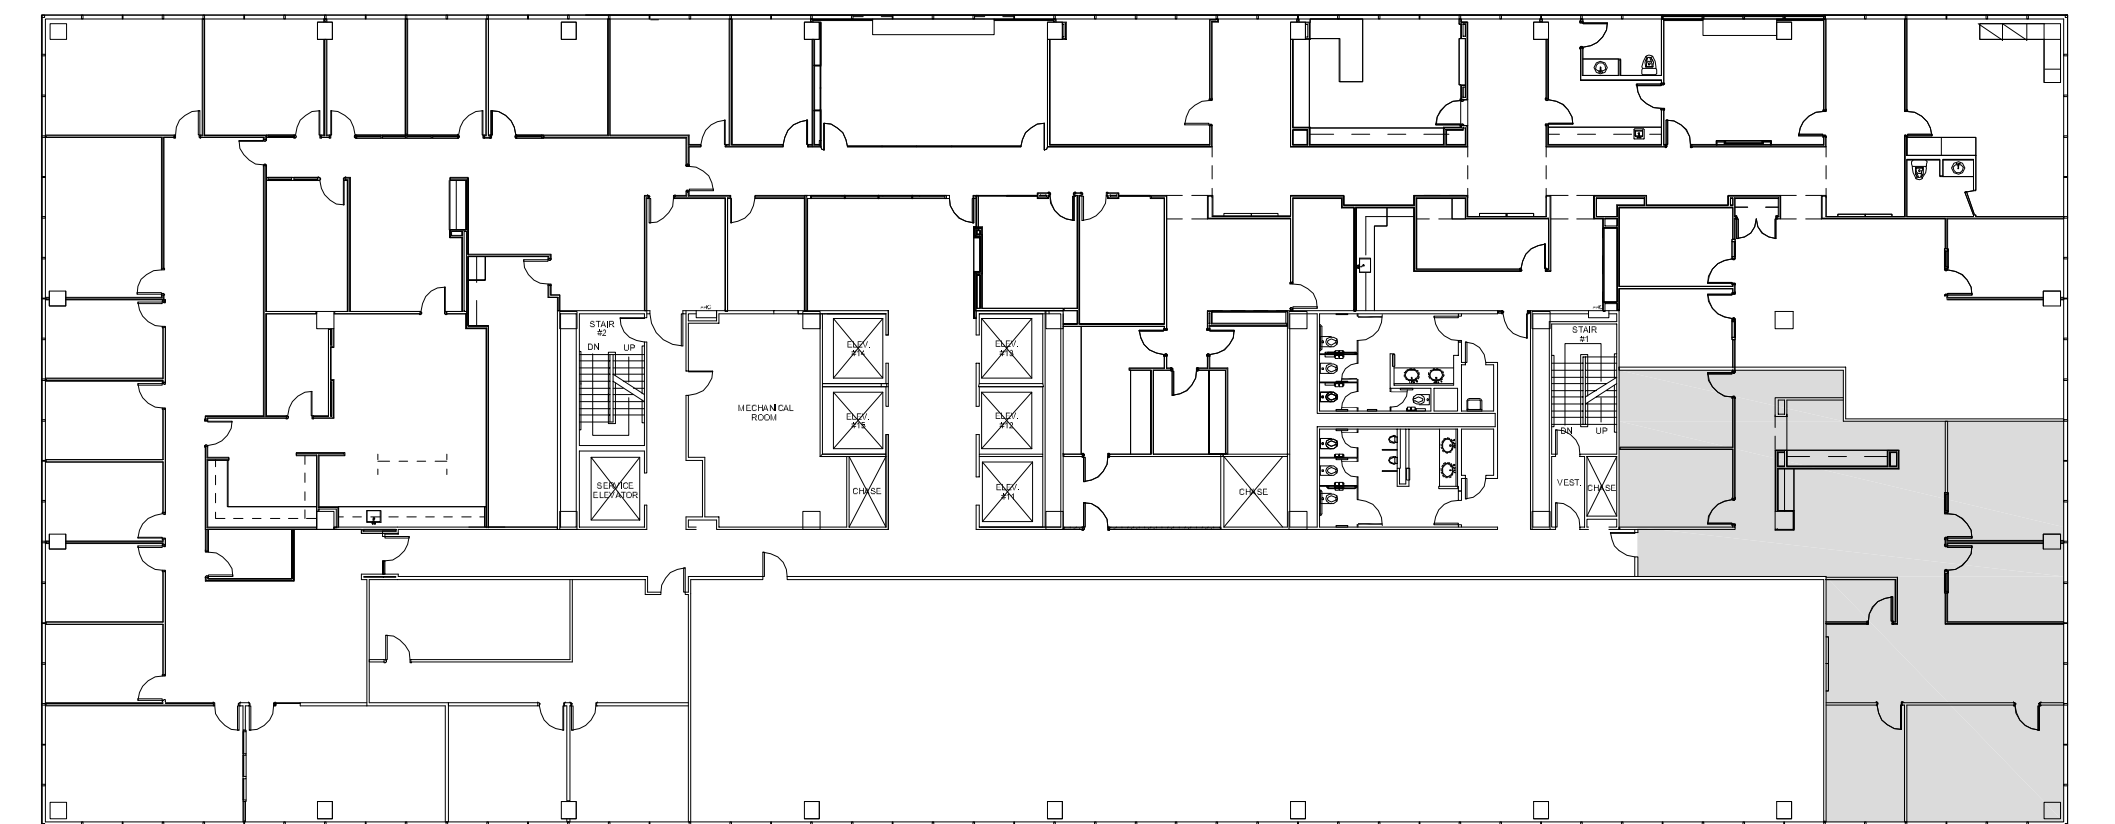

# ELEVEN

GREENWAY PLAZA

NORTH

SUITE 3185 2,565 RSF

Owned & Operated by  PARKWAY 832.308.6055 | pky.com