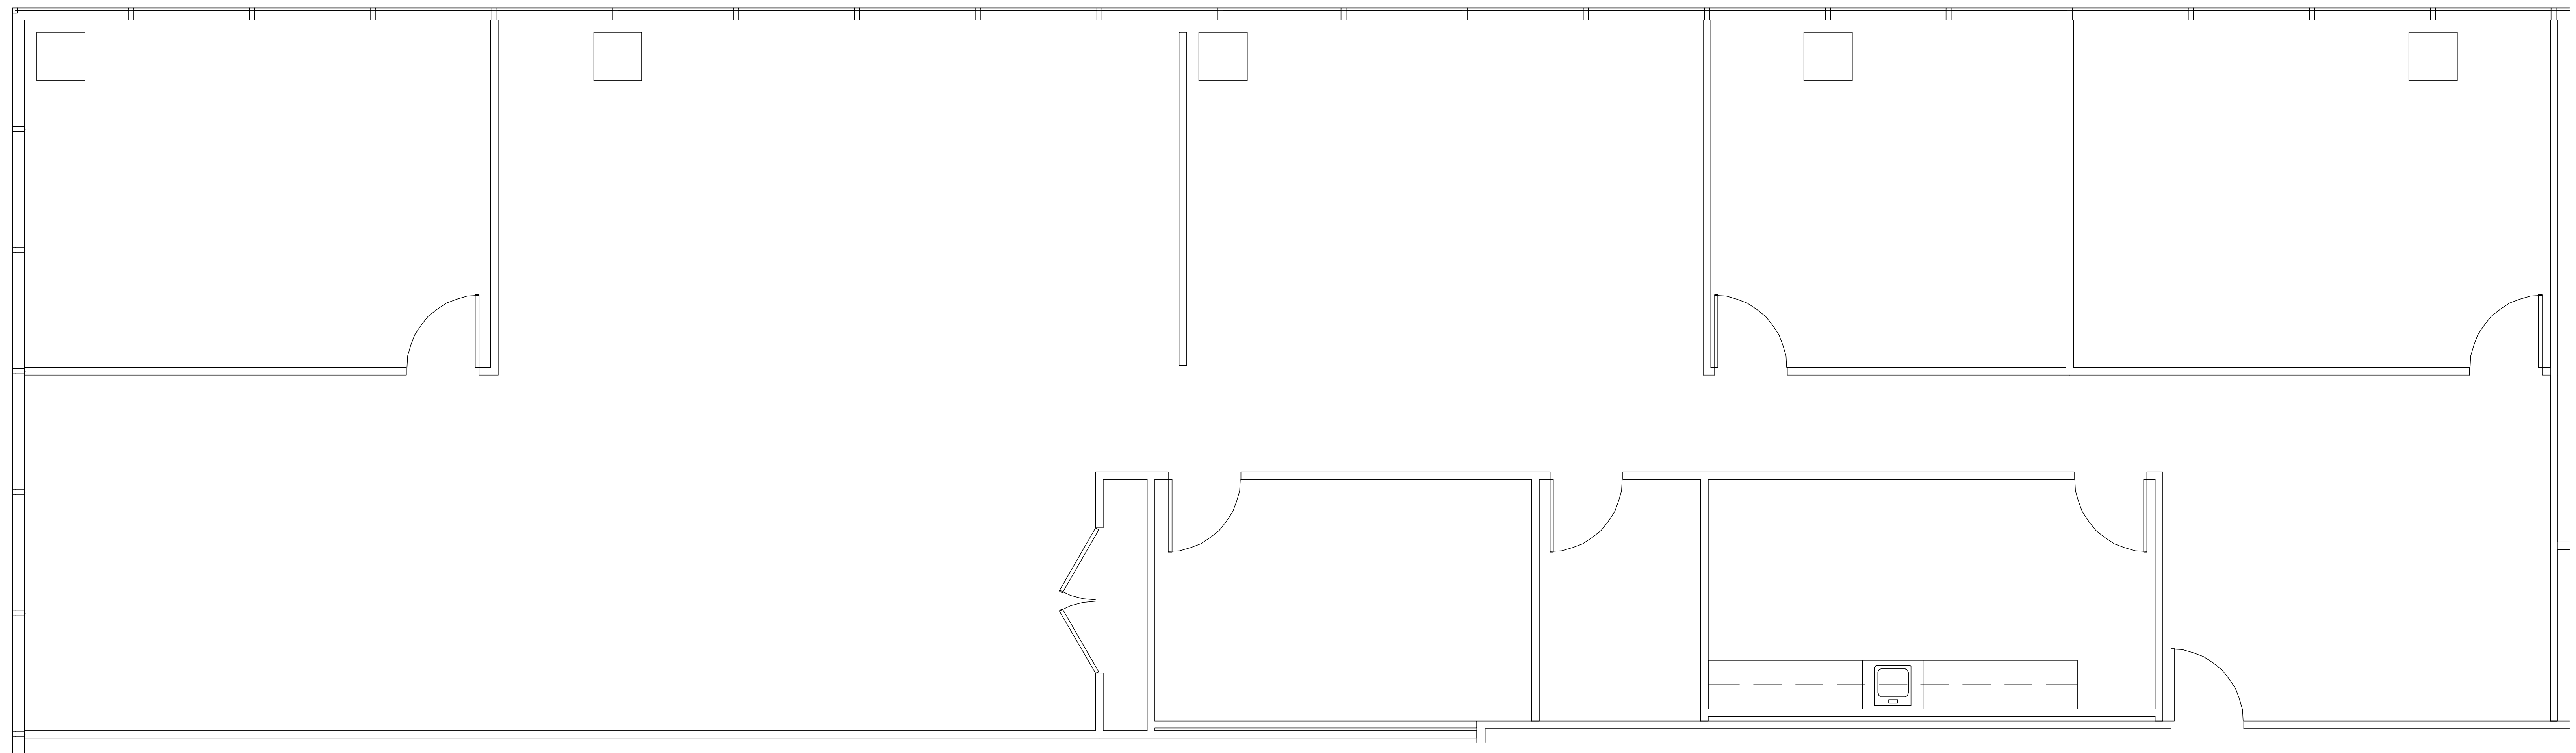

EIGHT

GREENWAY PLAZA

NORTH

SUITE 620 3,699 RSF

Owned & Operated by  PARKWAY 832.308.6055 | pky.com