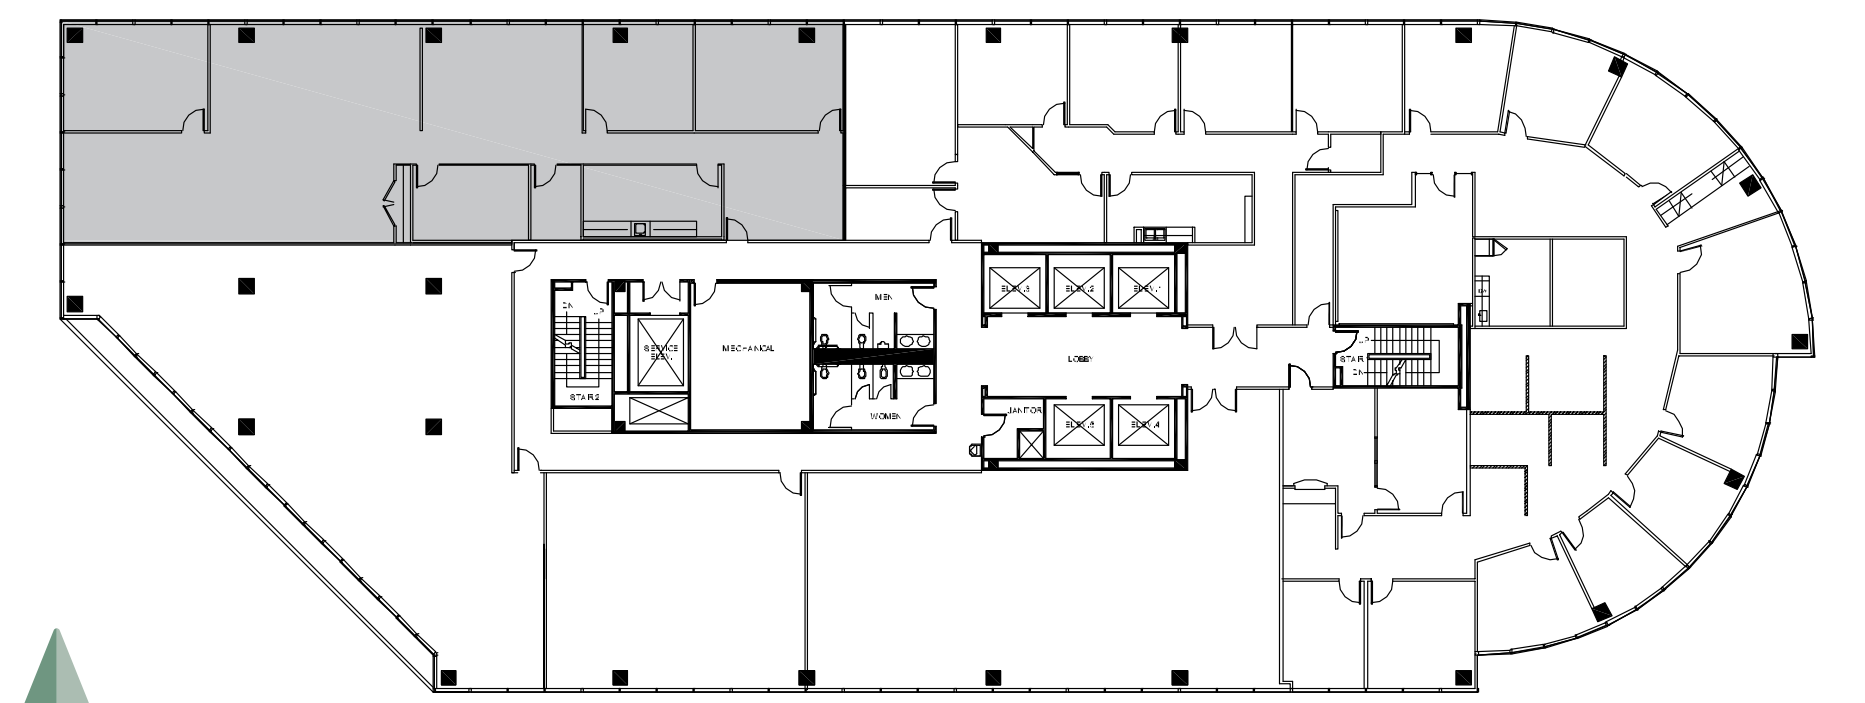

EIGHT

GREENWAY PLAZA

NORTH

SUITE 620 3,699 RSF

Owned & Operated by  PARKWAY 832.308.6055 | pky.com