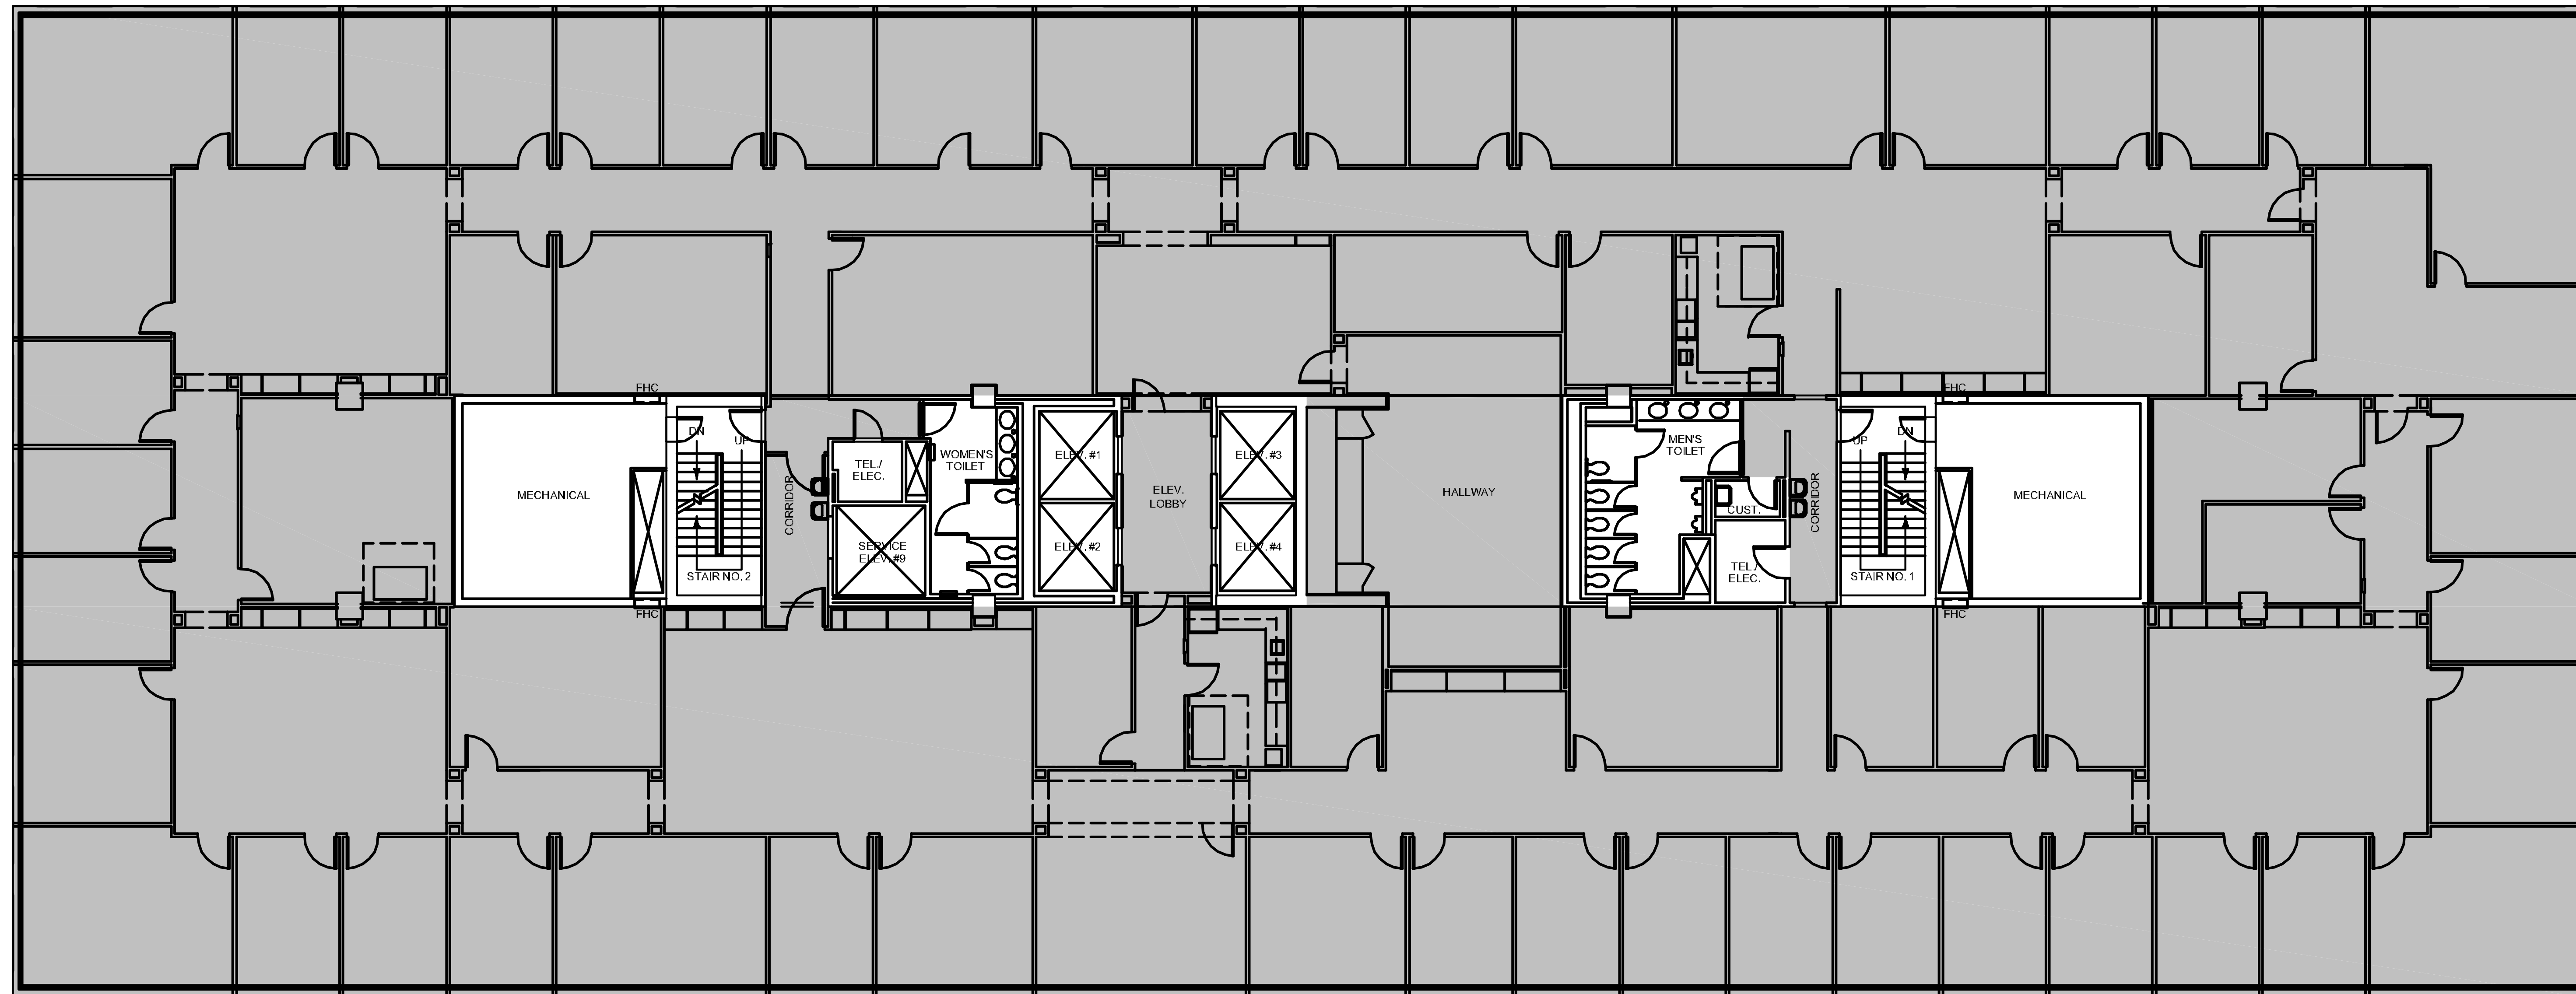

# THREE

GREENWAY PLAZA

NORTH

SUITE 1600 **23,396 RSF**

Owned & Operated by  PARKWAY 832.308.6055 | pky.com