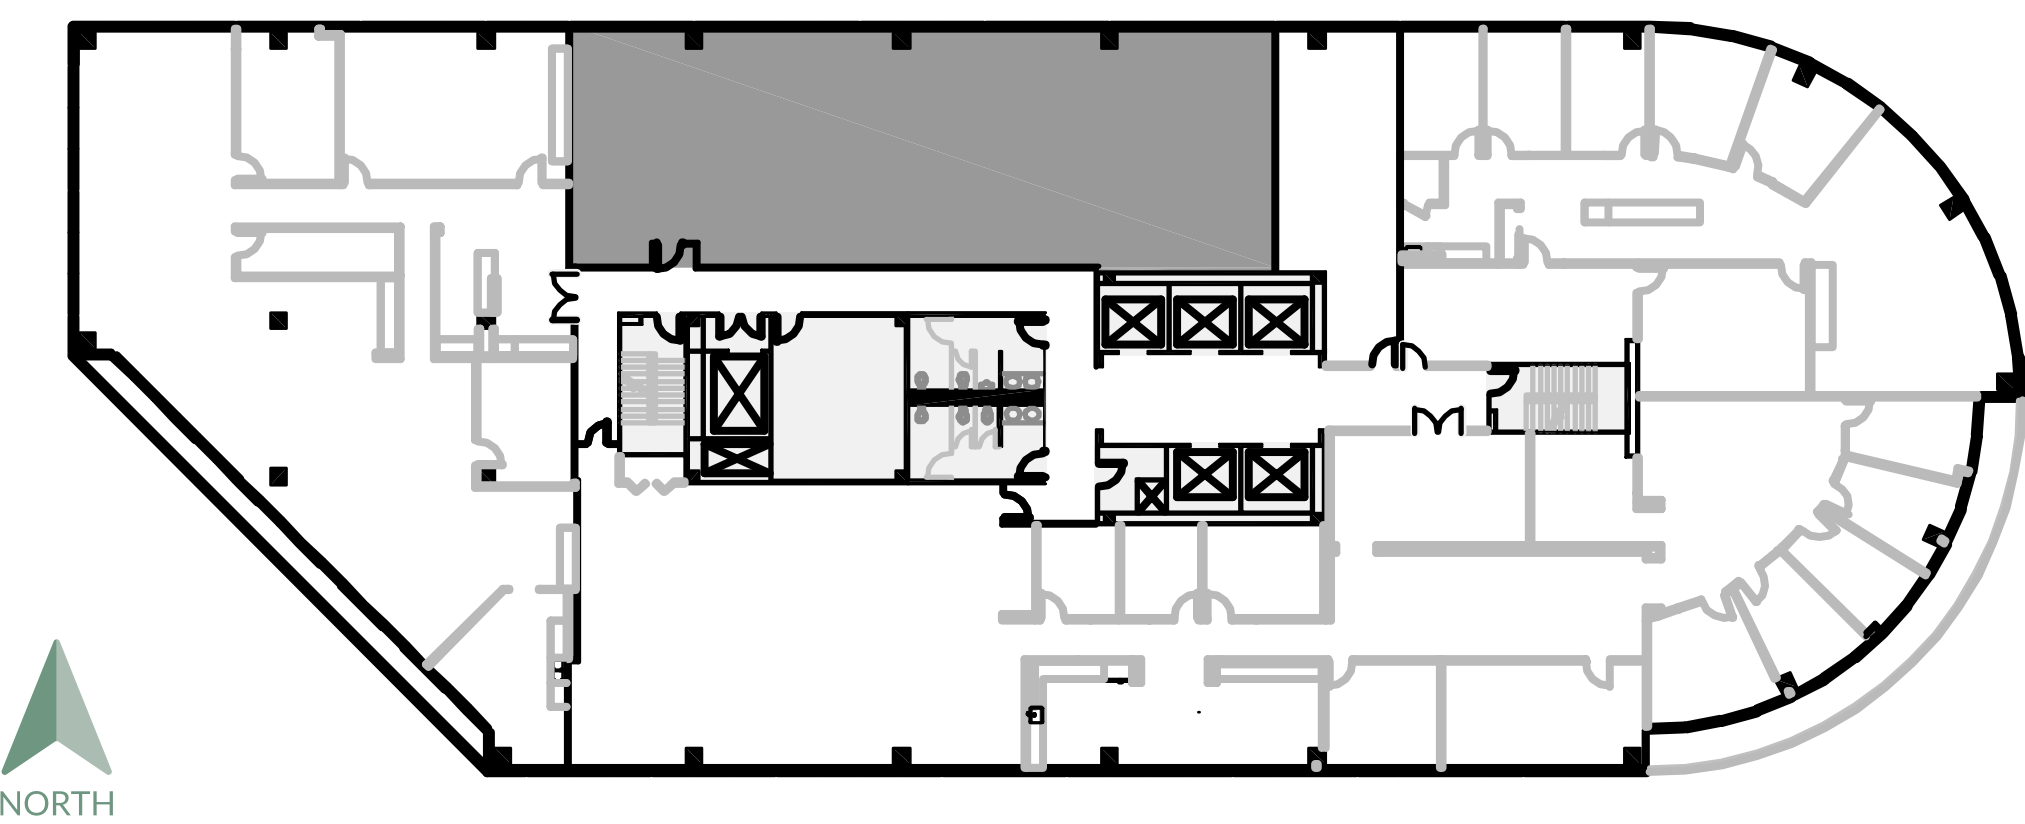

EIGHT

GREENWAY PLAZA

SUITE 450 3,521 RSF

Owned & Operated by  PARKWAY 832.308.6055 | pky.com