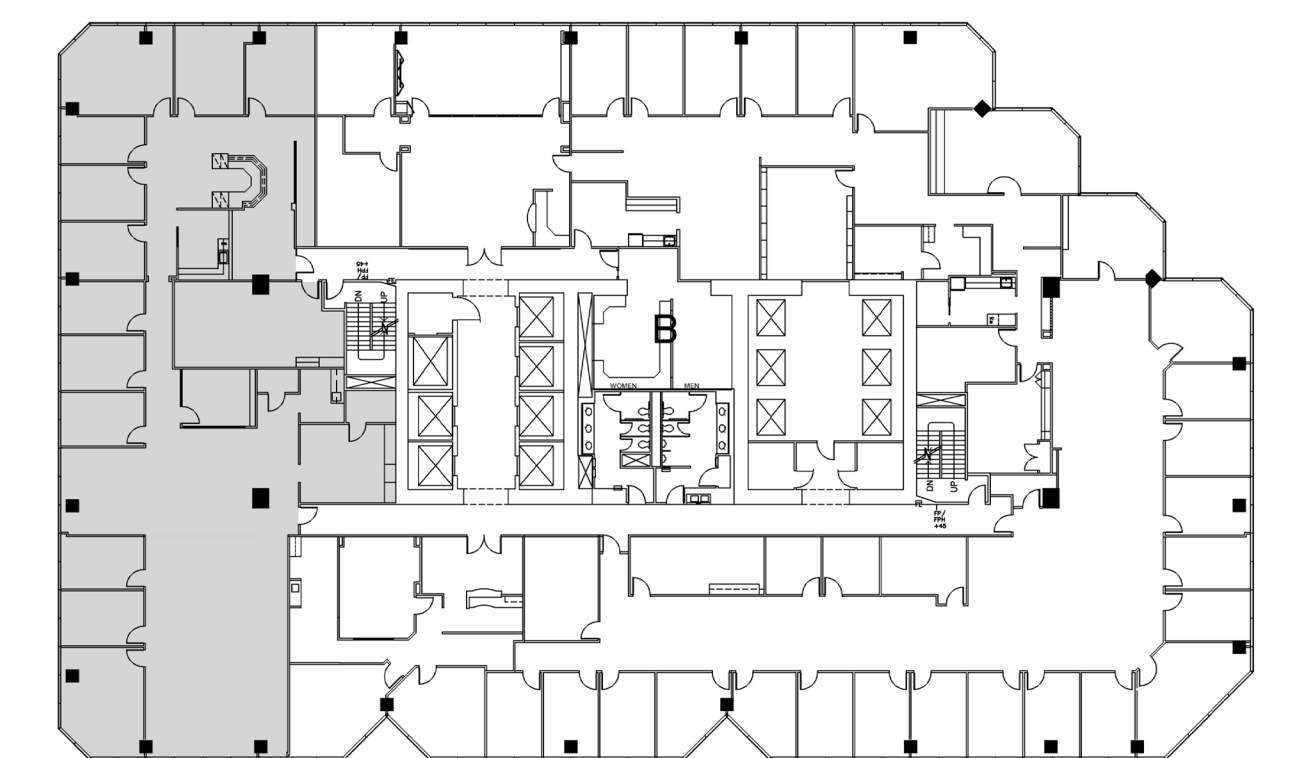

PHOENIX TOWER

AT GREENWAY PLAZA

Private office	12
Conference	1

SUITE 2390 7,135 RSF