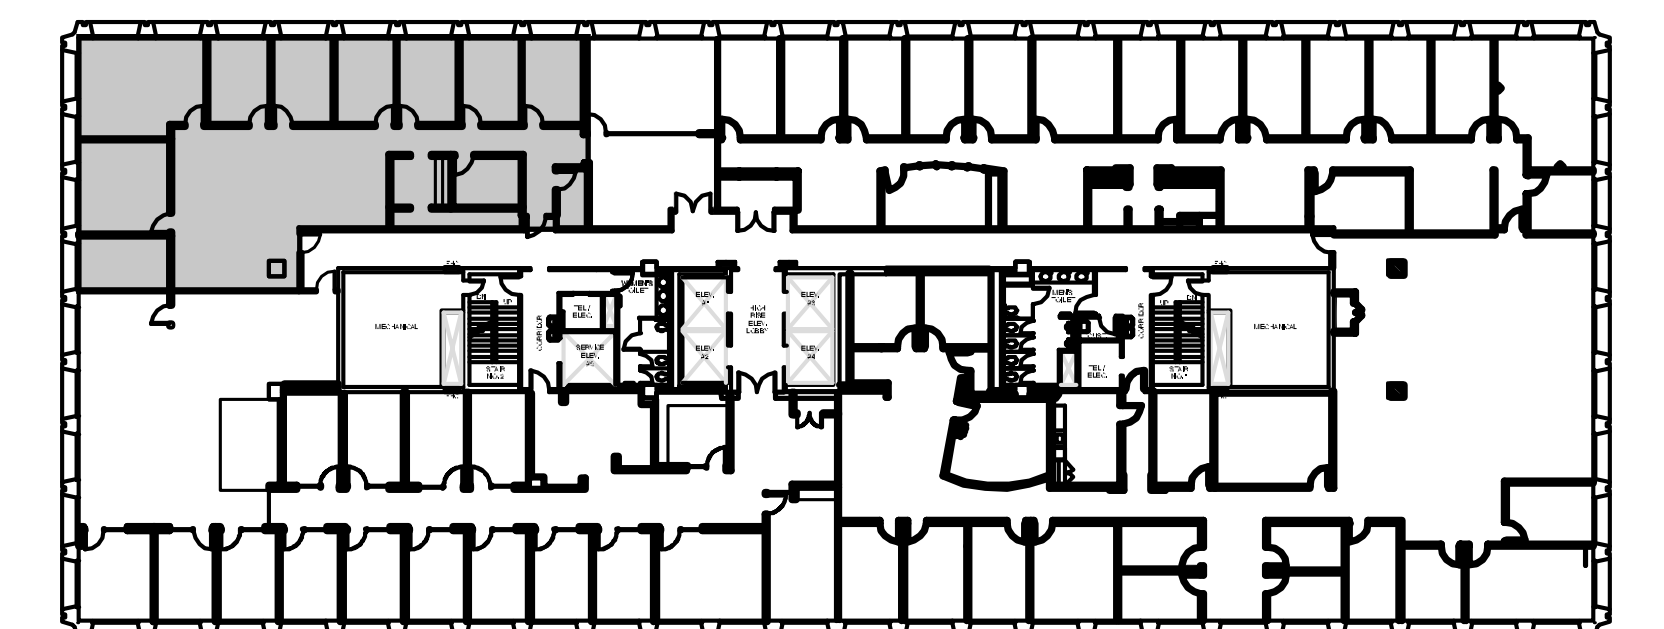

THREE

GREENWAY PLAZA

SUITE 1575 **4,237 RSF**

Owned & Operated by  PARKWAY 832.308.6055 | pky.com