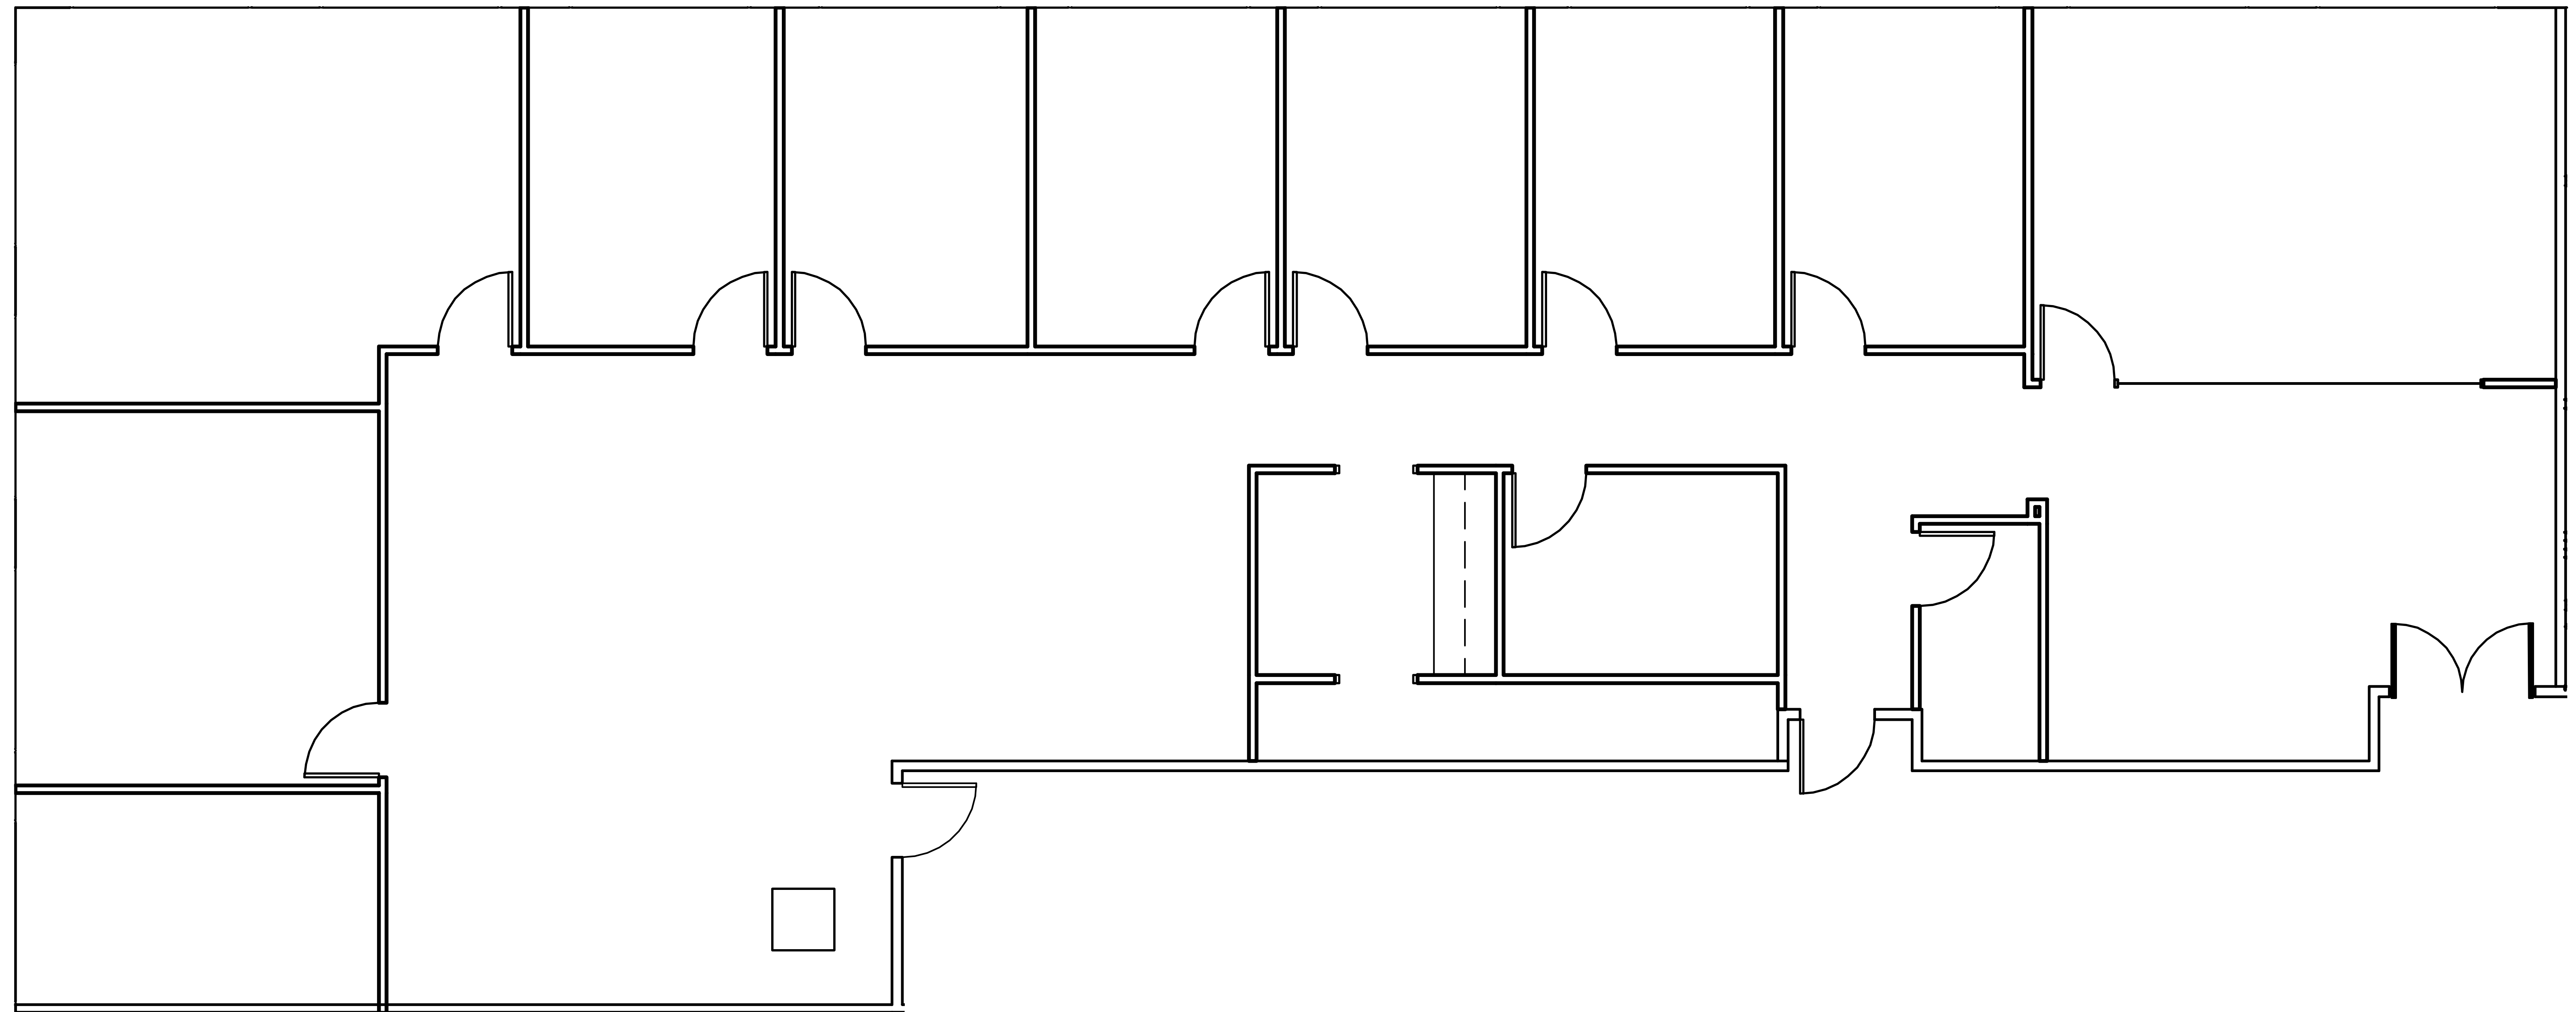

THREE

GREENWAY PLAZA

SUITE 1575 **4,237 RSF**

Owned & Operated by  PARKWAY 832.308.6055 | pky.com