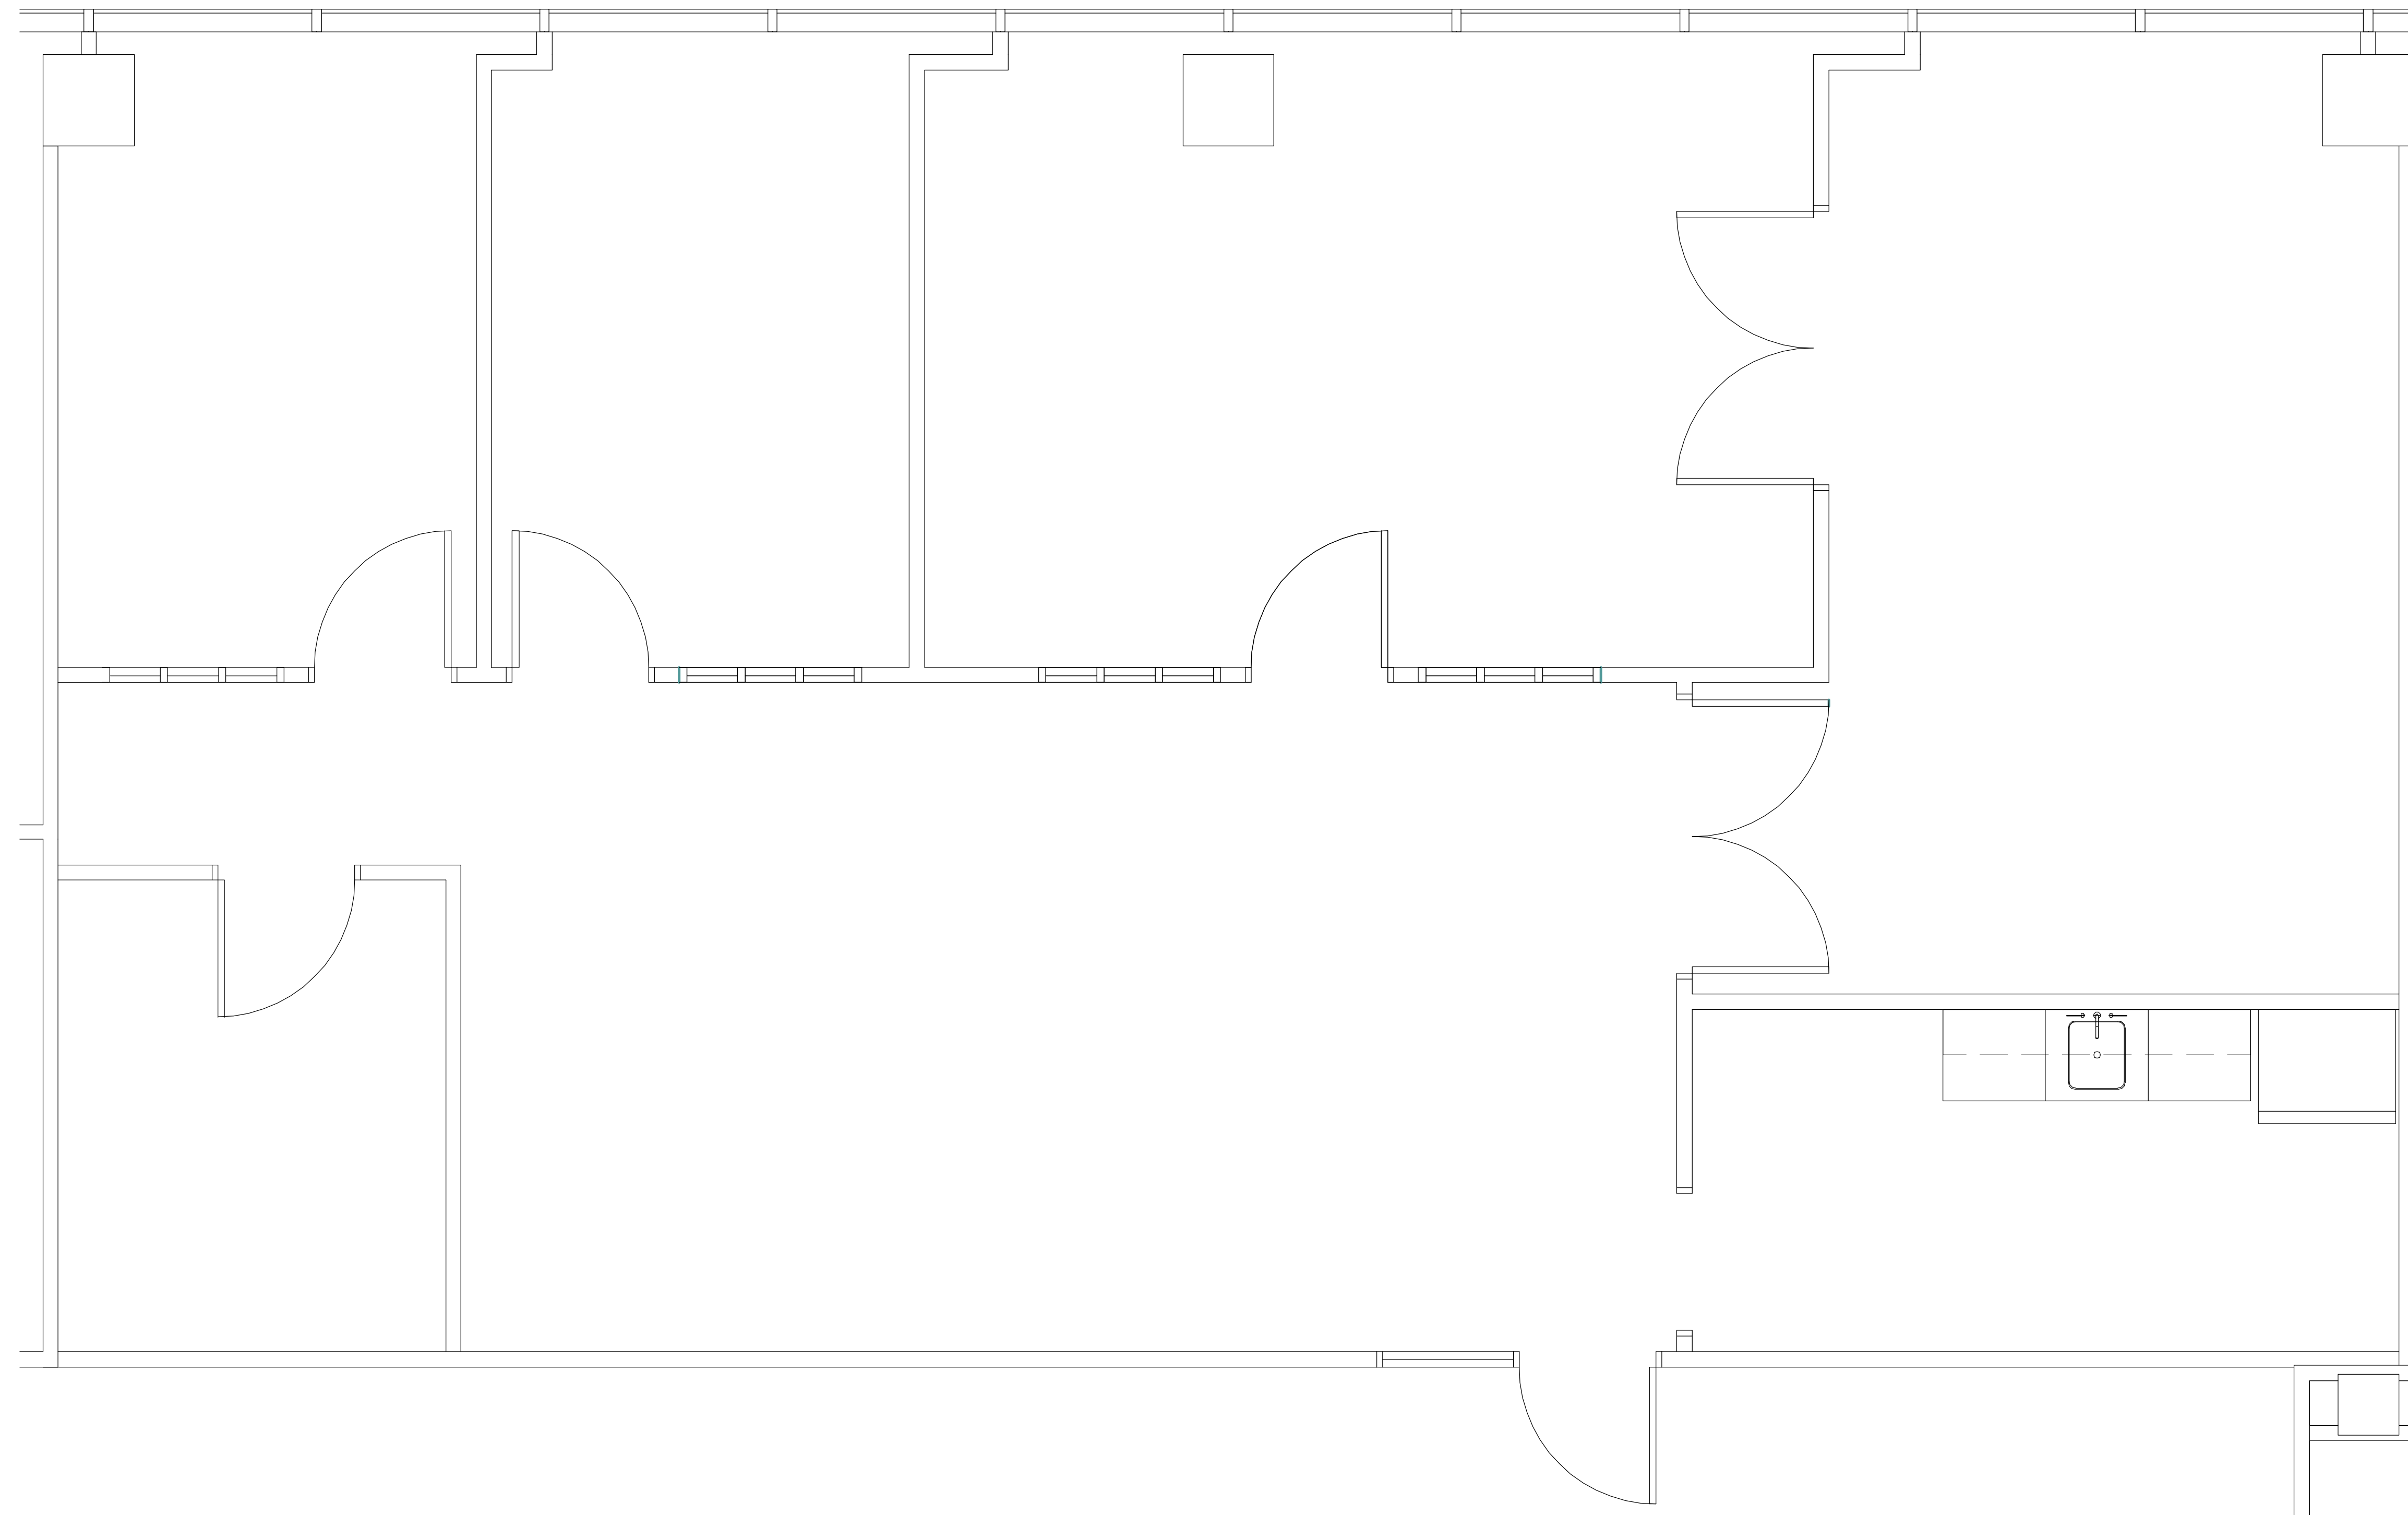

EIGHT

GREENWAY PLAZA

SUITE 1320A 1,792 RSF

Owned & Operated by  PARKWAY 832.308.6055 | pky.com