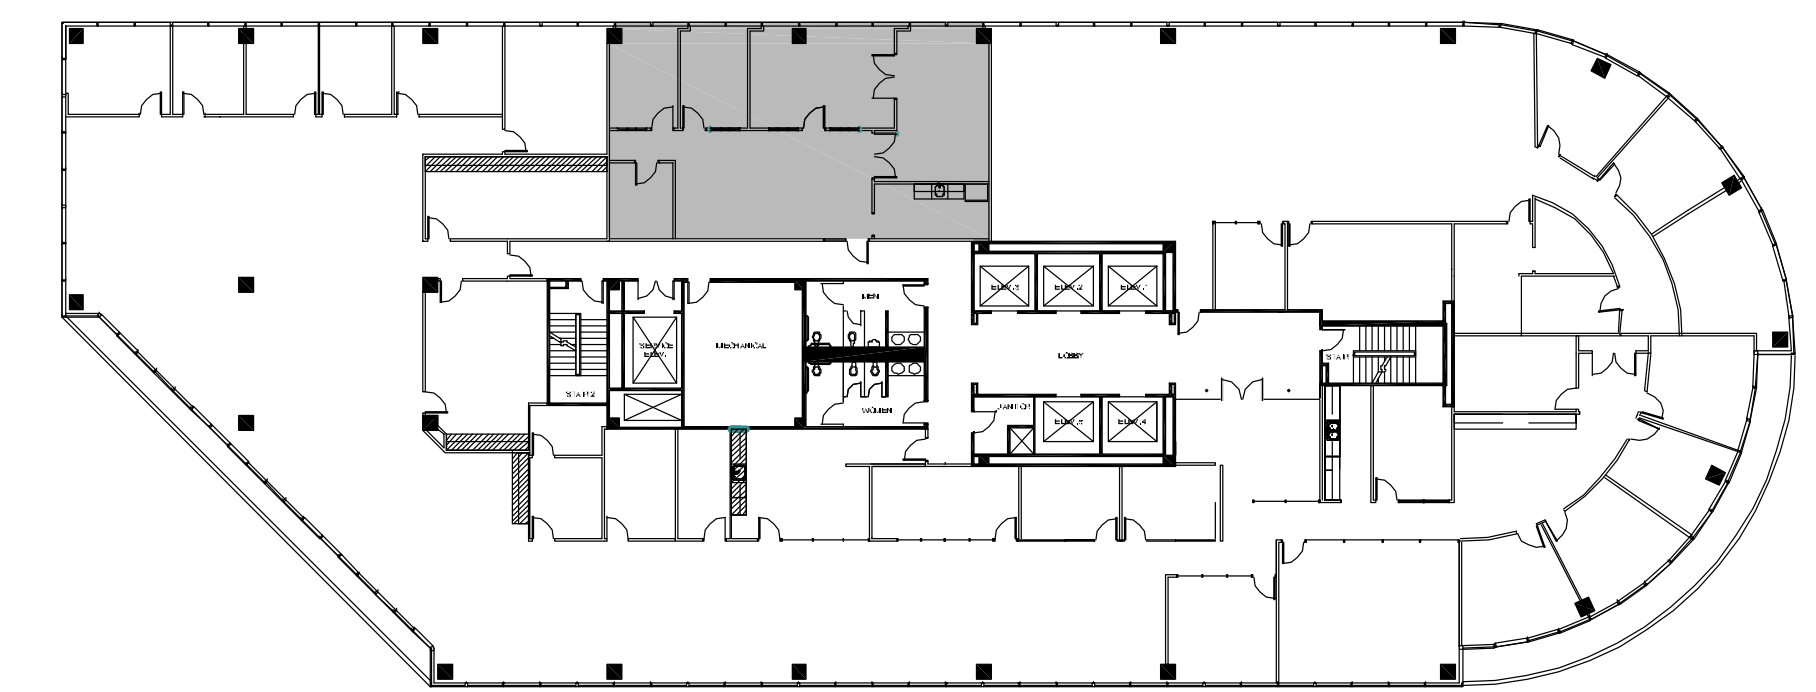

EIGHT

GREENWAY PLAZA

SUITE 1320A 1,792 RSF

Owned & Operated by  PARKWAY 832.308.6055 | pky.com