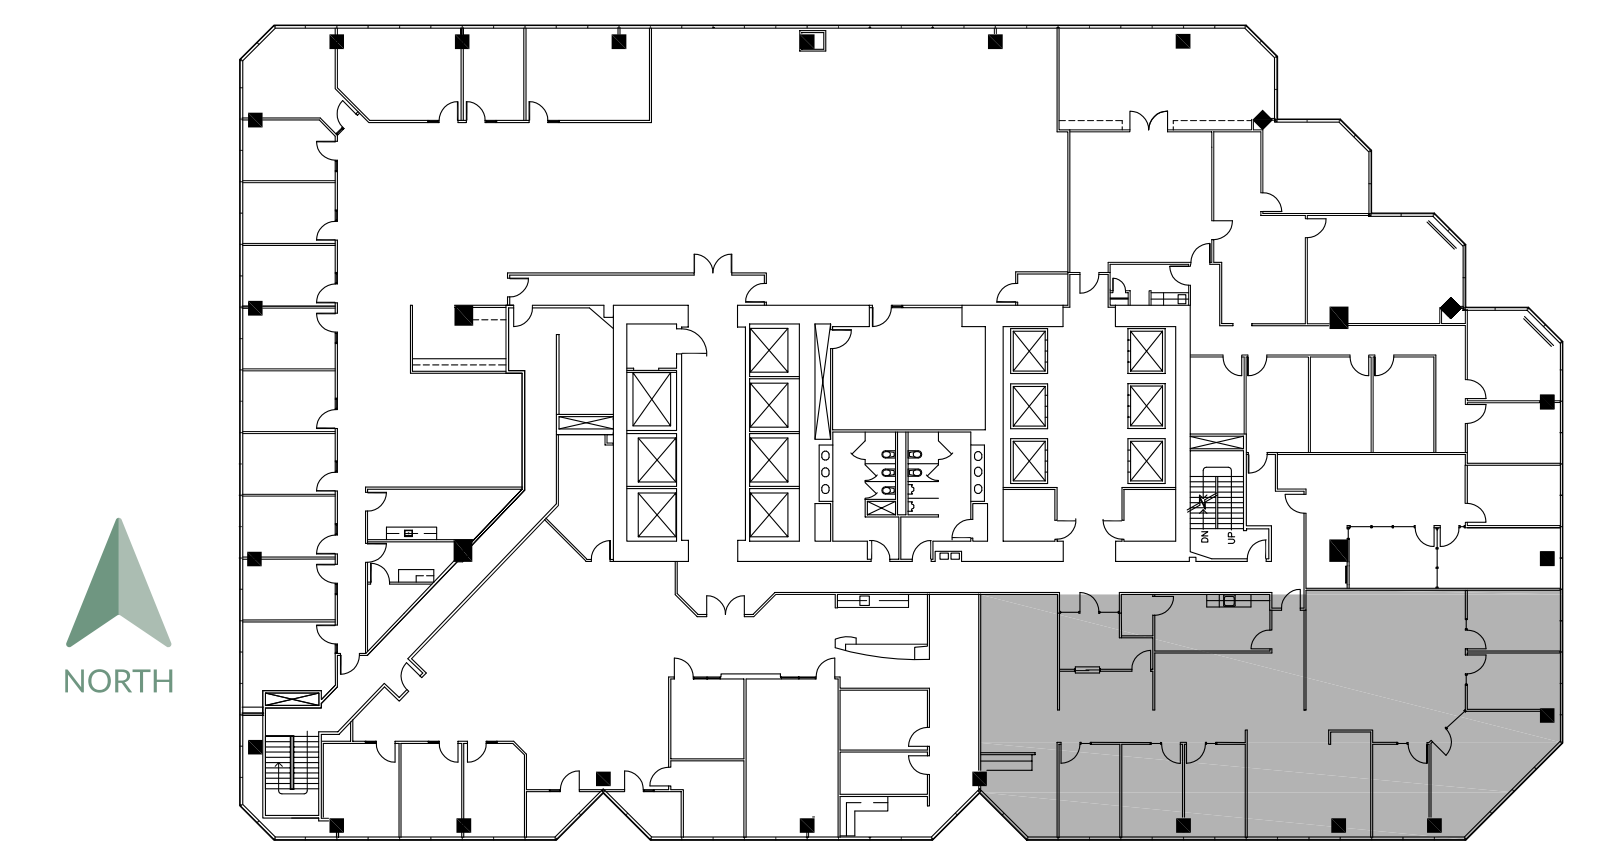

# PHOENIX TOWER

AT GREENWAY PLAZA

Private office	6
Conference	1

SUITE 1130 4,397 RSF