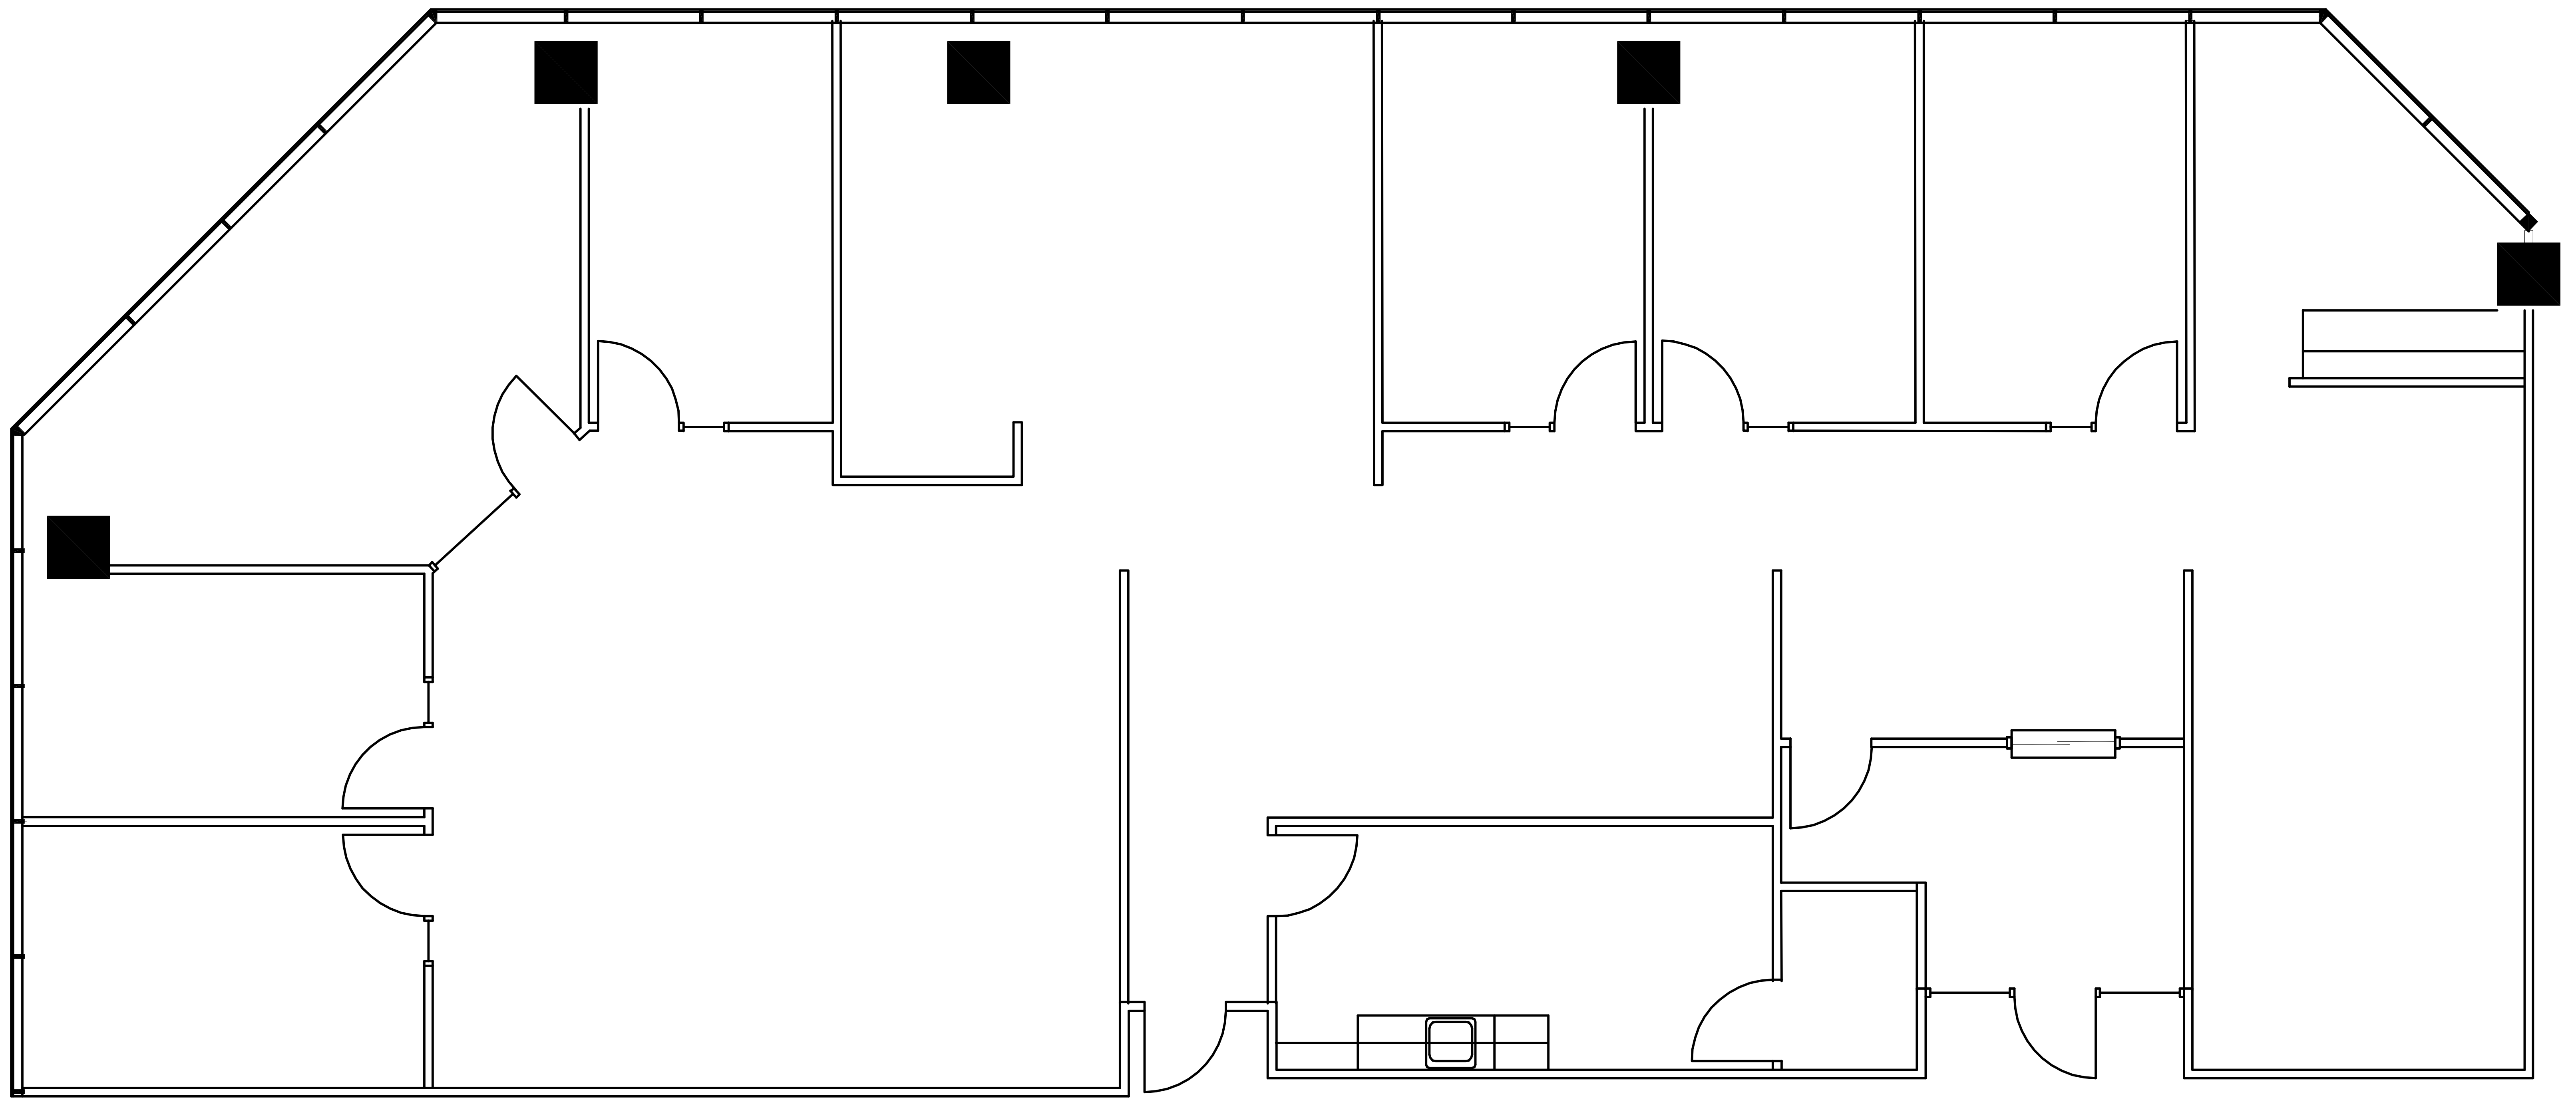

# PHOENIX TOWER

AT GREENWAY PLAZA

Private office	6
Conference	1

SUITE 1130 4,397 RSF