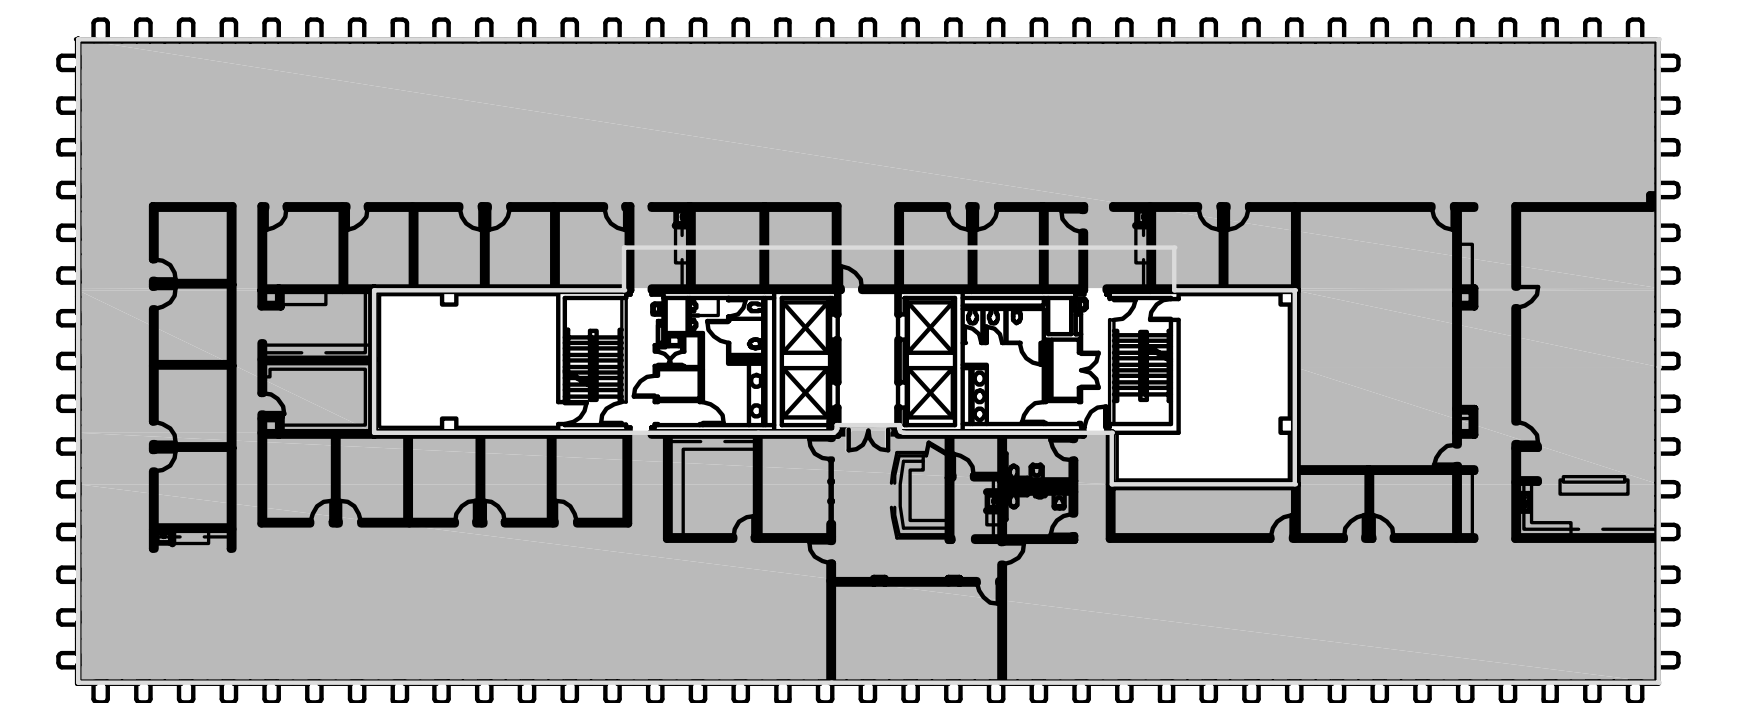

TWO

GREENWAY PLAZA

Conference	3
Office	22
Workstation	92

SUITE 300 19,581 SF

Owned & Operated by  PARKWAY 832.308.6055 | pky.com