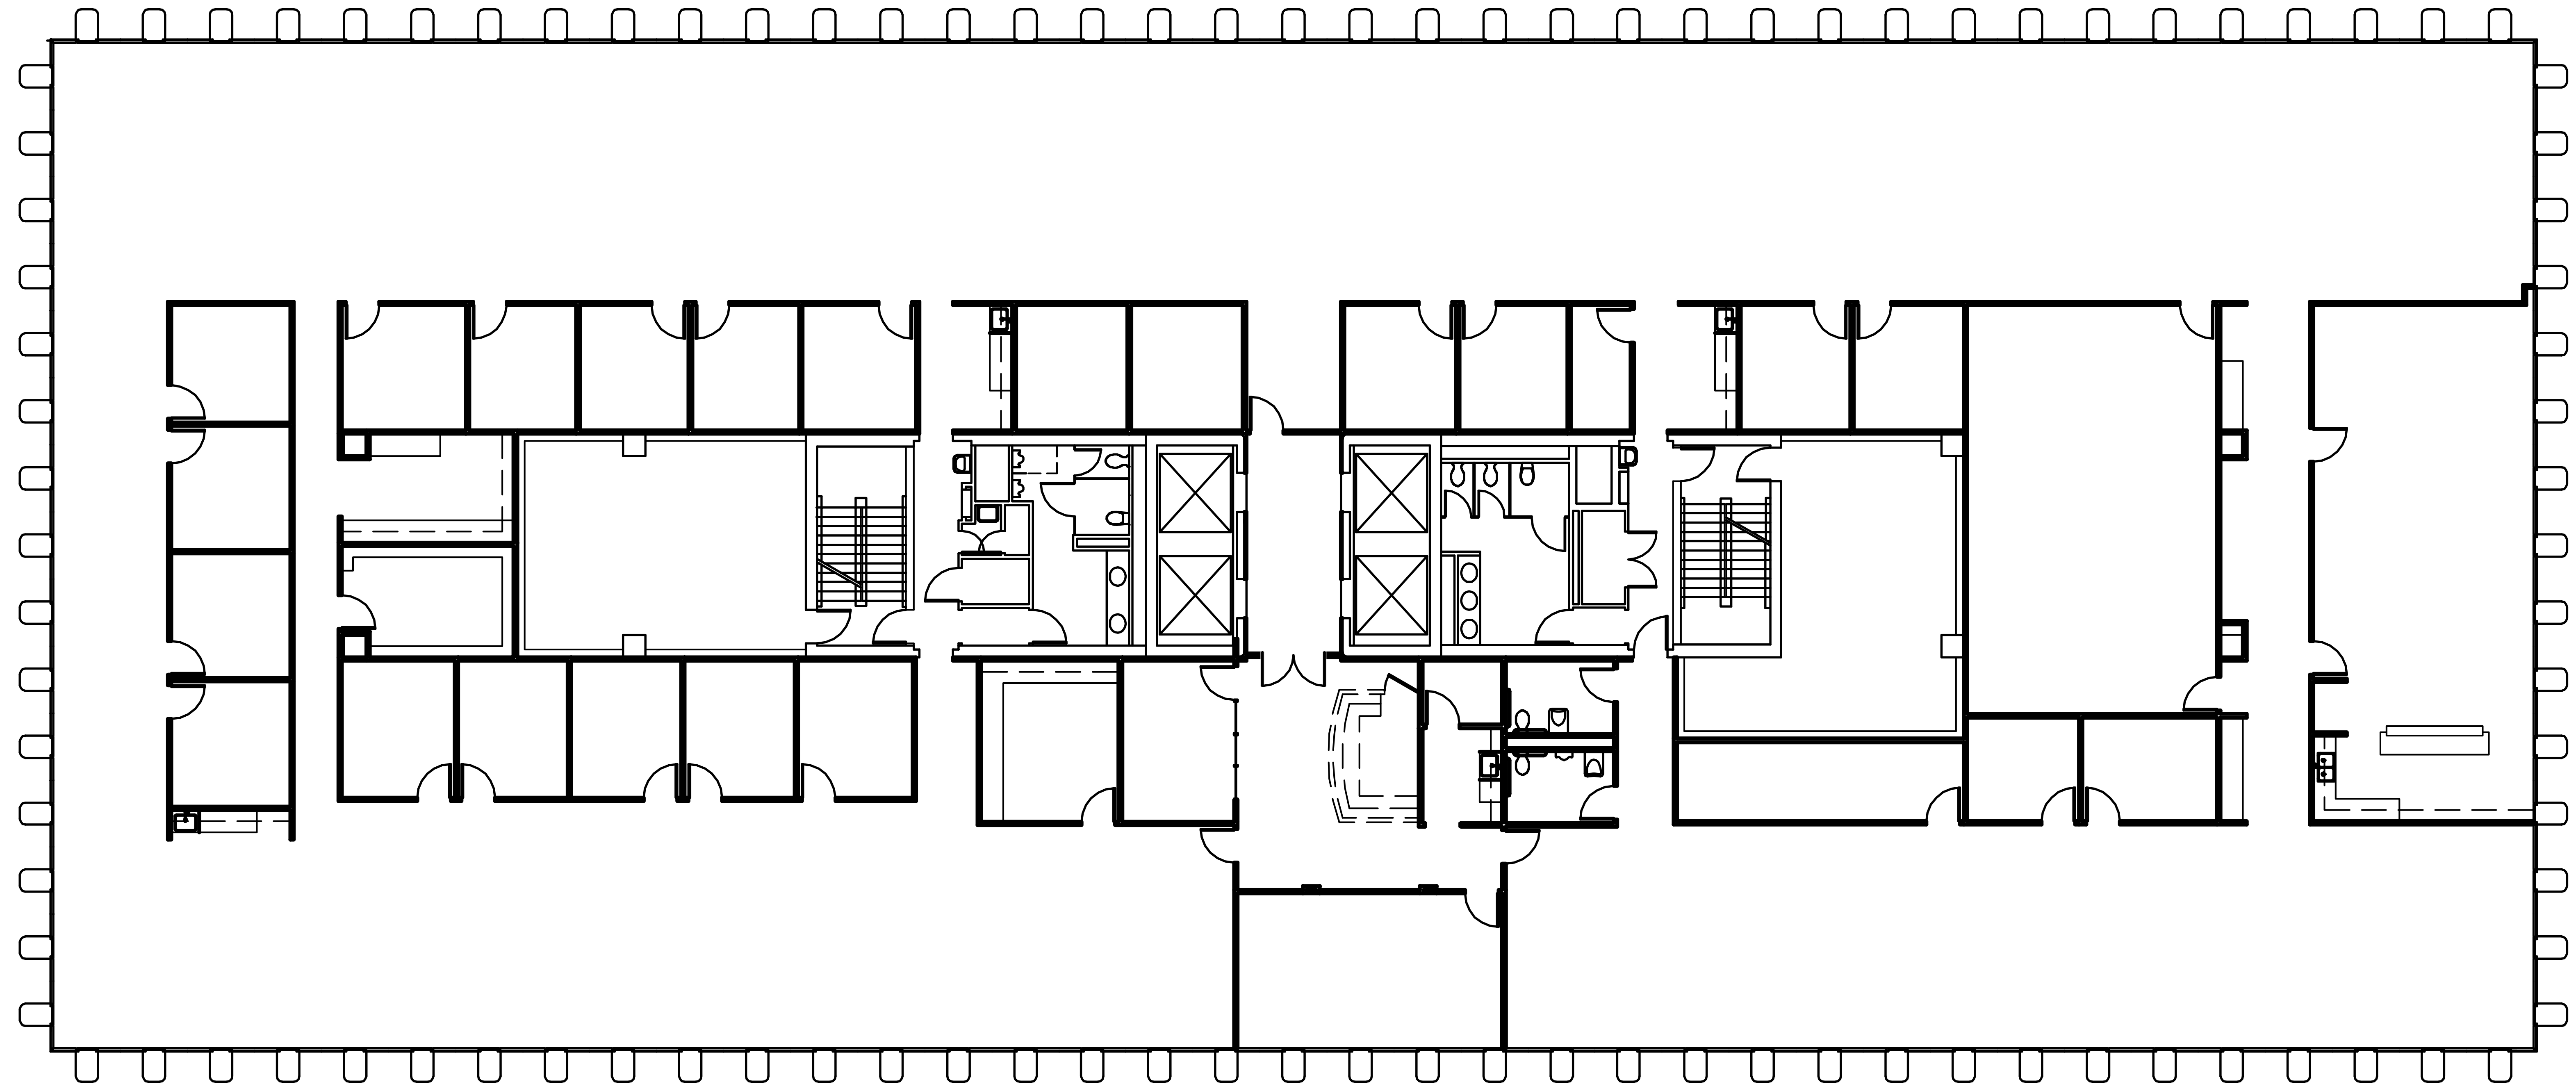

TWO

GREENWAY PLAZA

Conference	3
Office	22
Workstation	92

SUITE 300 19,581 SF

Owned & Operated by  PARKWAY 832.308.6055 | pky.com