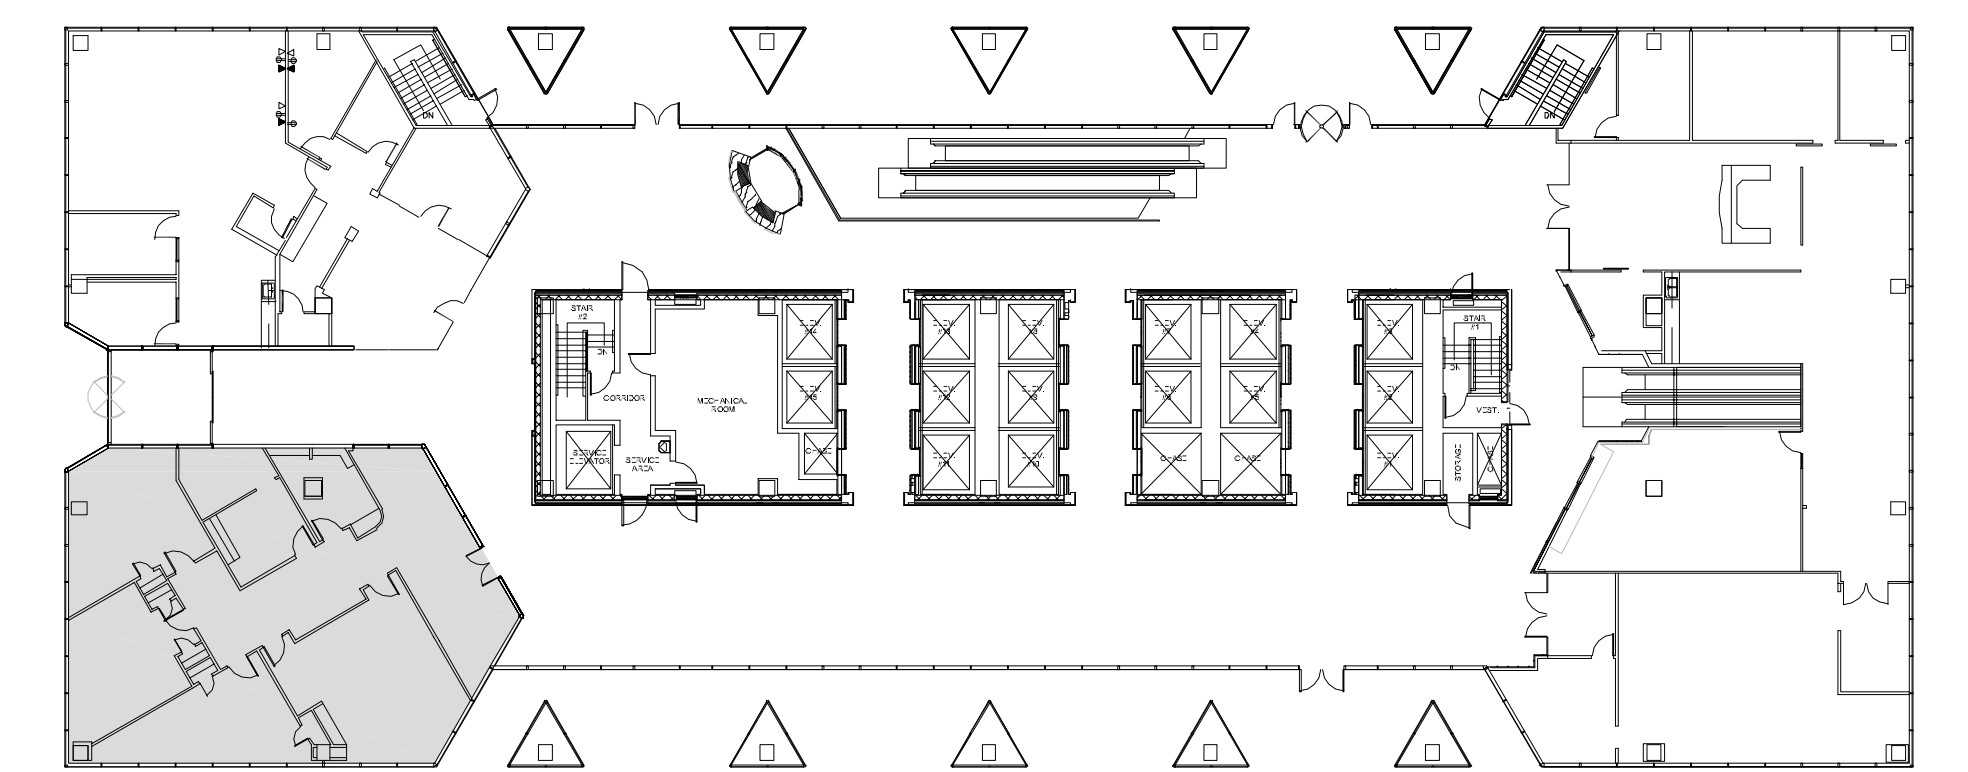

# ELEVEN

GREENWAY PLAZA

NORTH

SUITE 120 2,496 RSF

Owned & Operated by  PARKWAY 832.308.6055 | pky.com