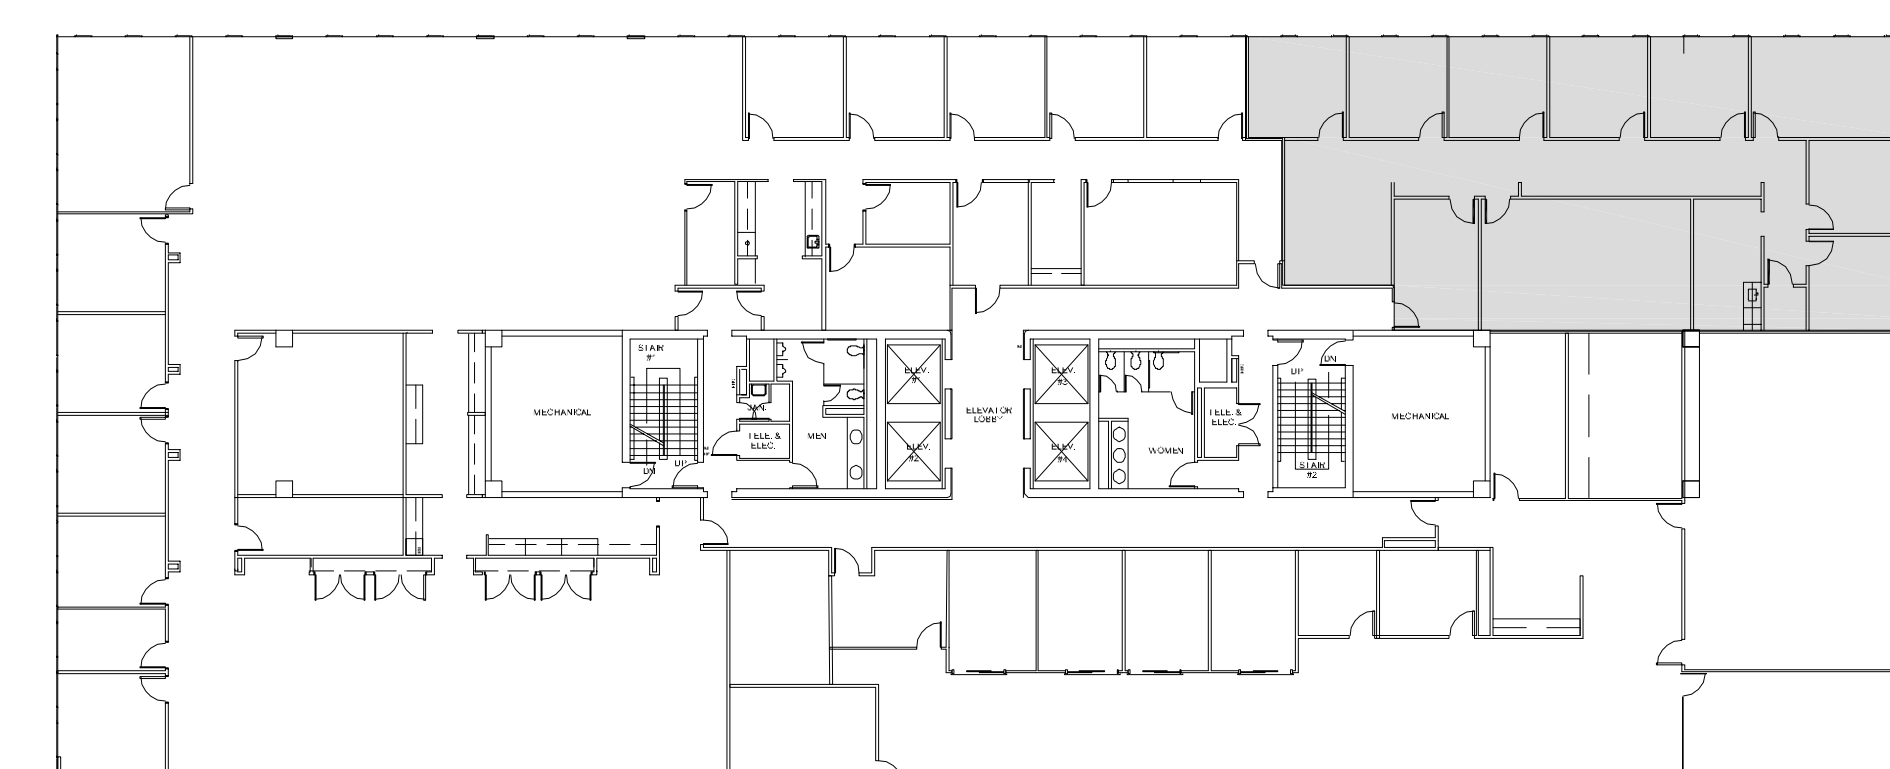

TWO

GREENWAY PLAZA

SUITE 1030 3,049 RSF

Operated by  PARKWAY 832.308.6055 | pky.com