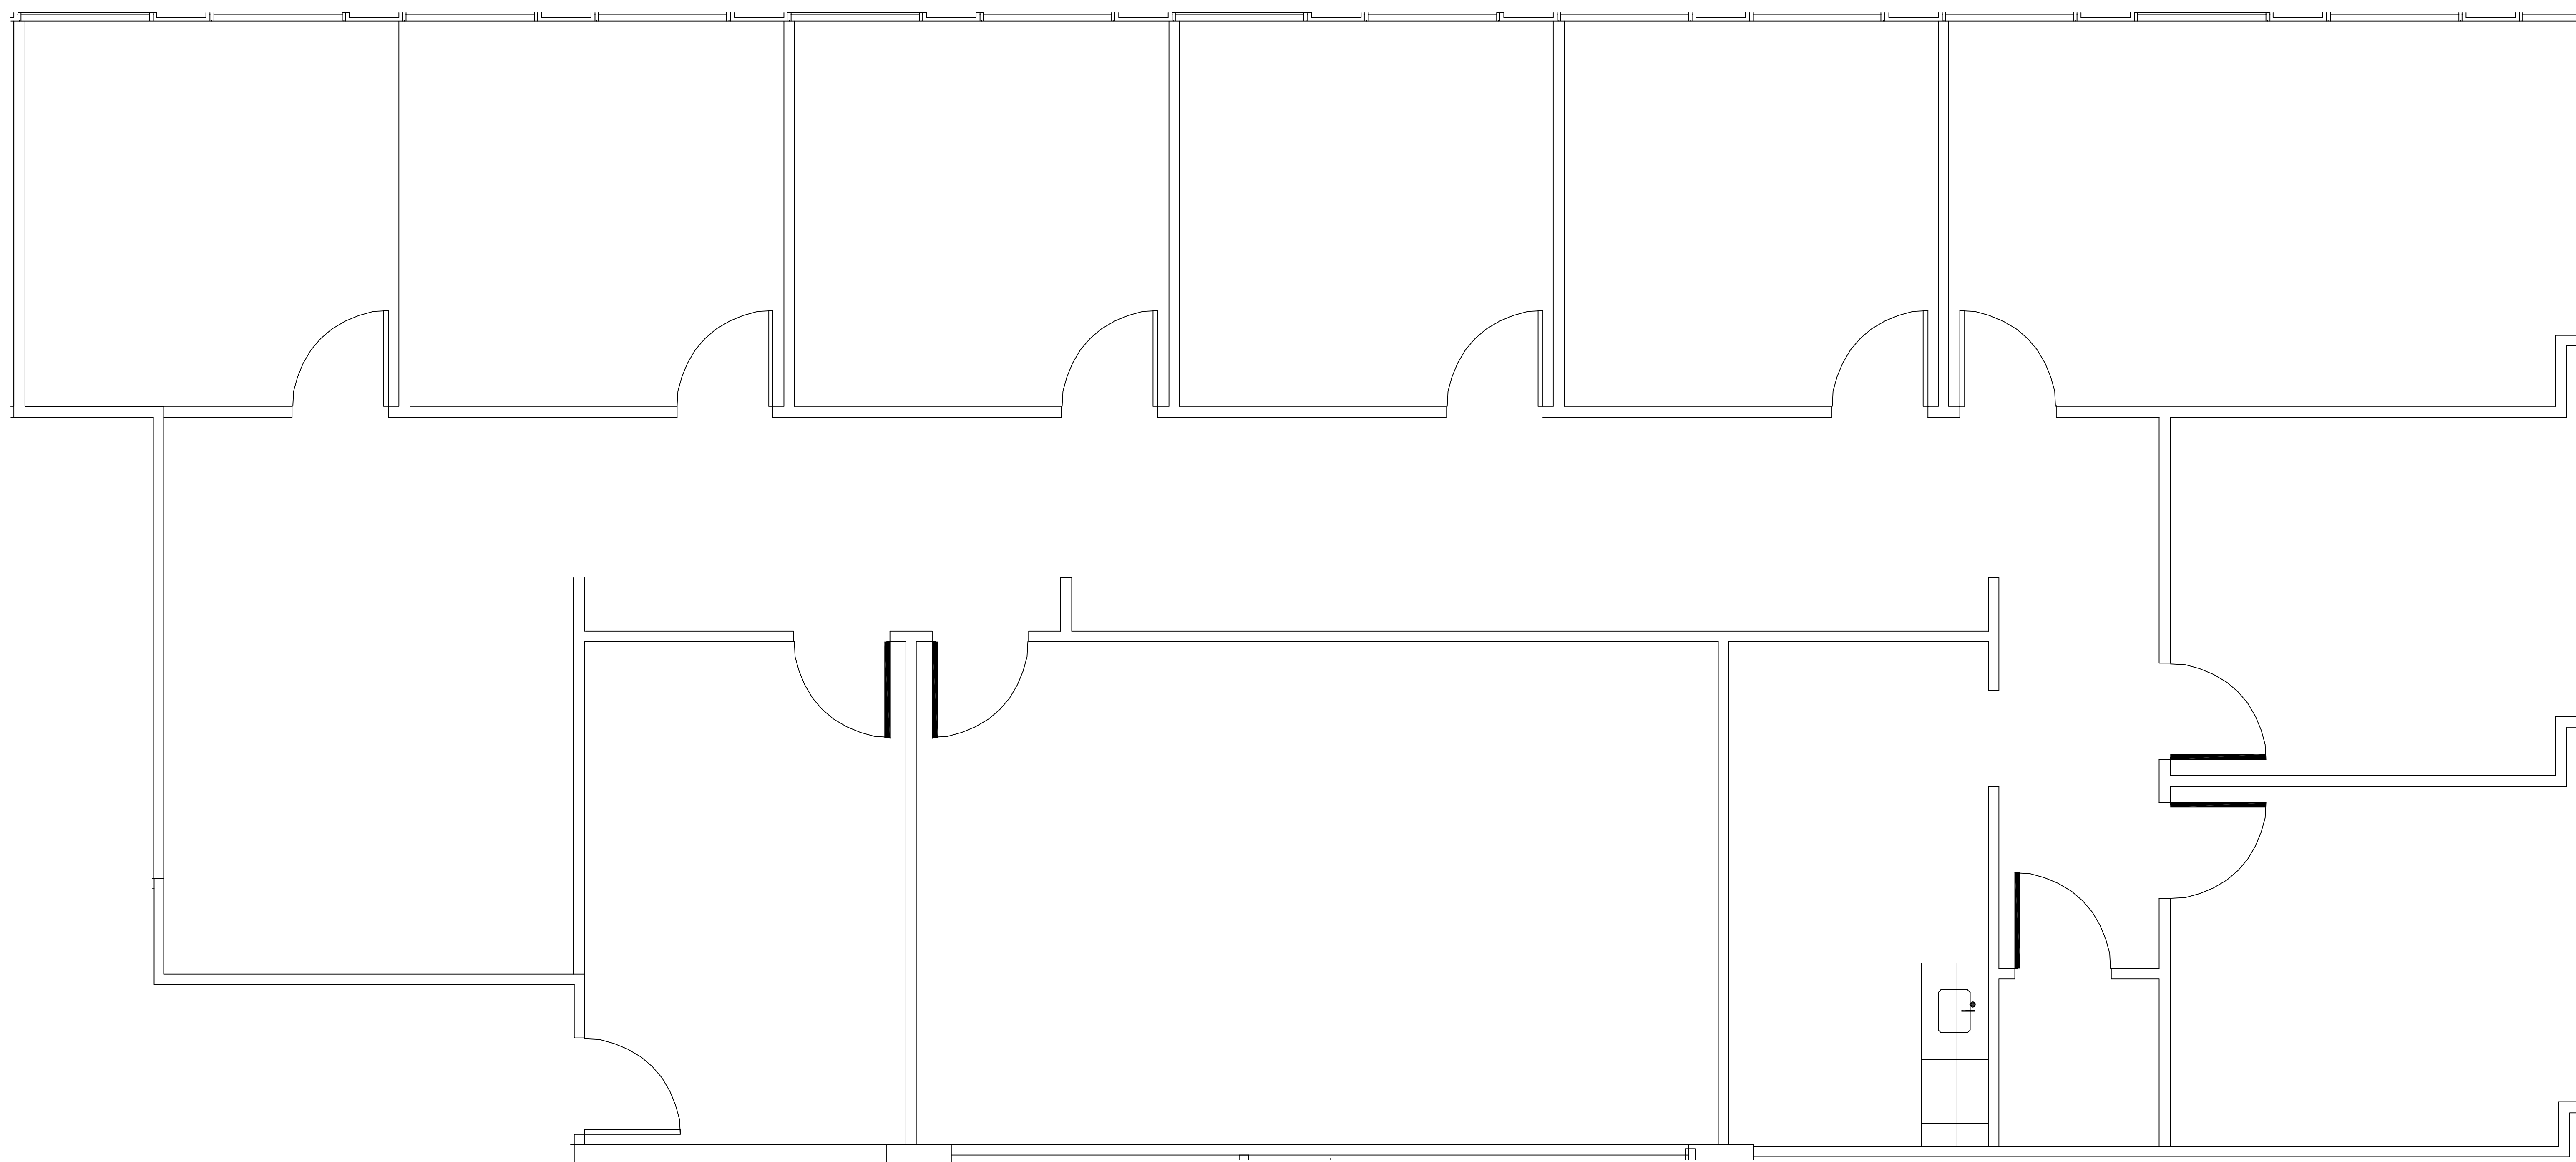

TWO

GREENWAY PLAZA

SUITE 1030 3,049 RSF

Operated by  PARKWAY 832.308.6055 | pky.com