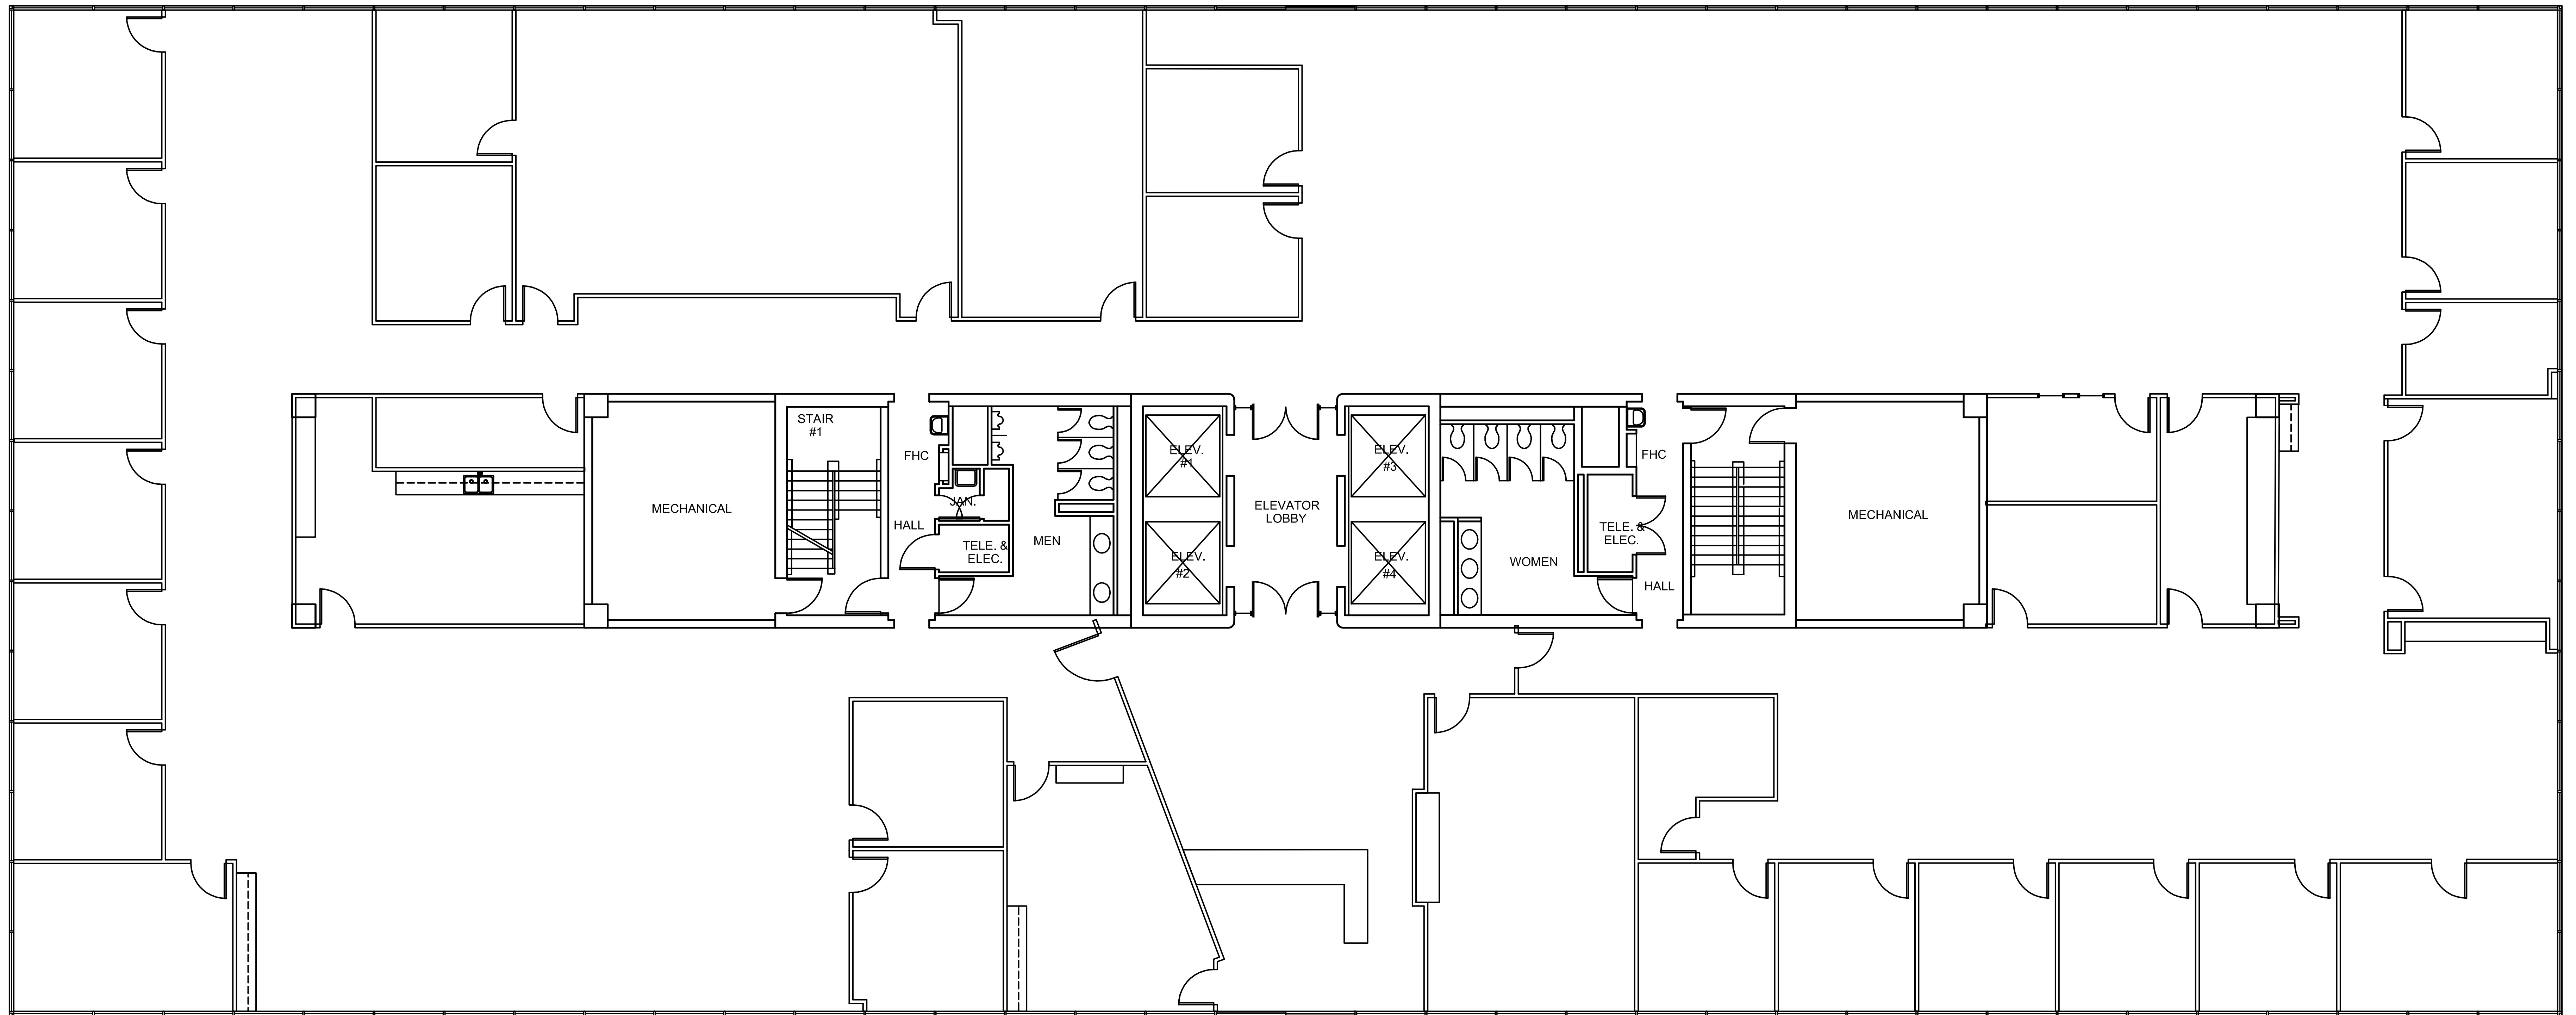

TWO

GREENWAY PLAZA

SUITE 1100 **18,204 RSF**

Owned & Operated by  PARKWAY 832.308.6055 | pky.com