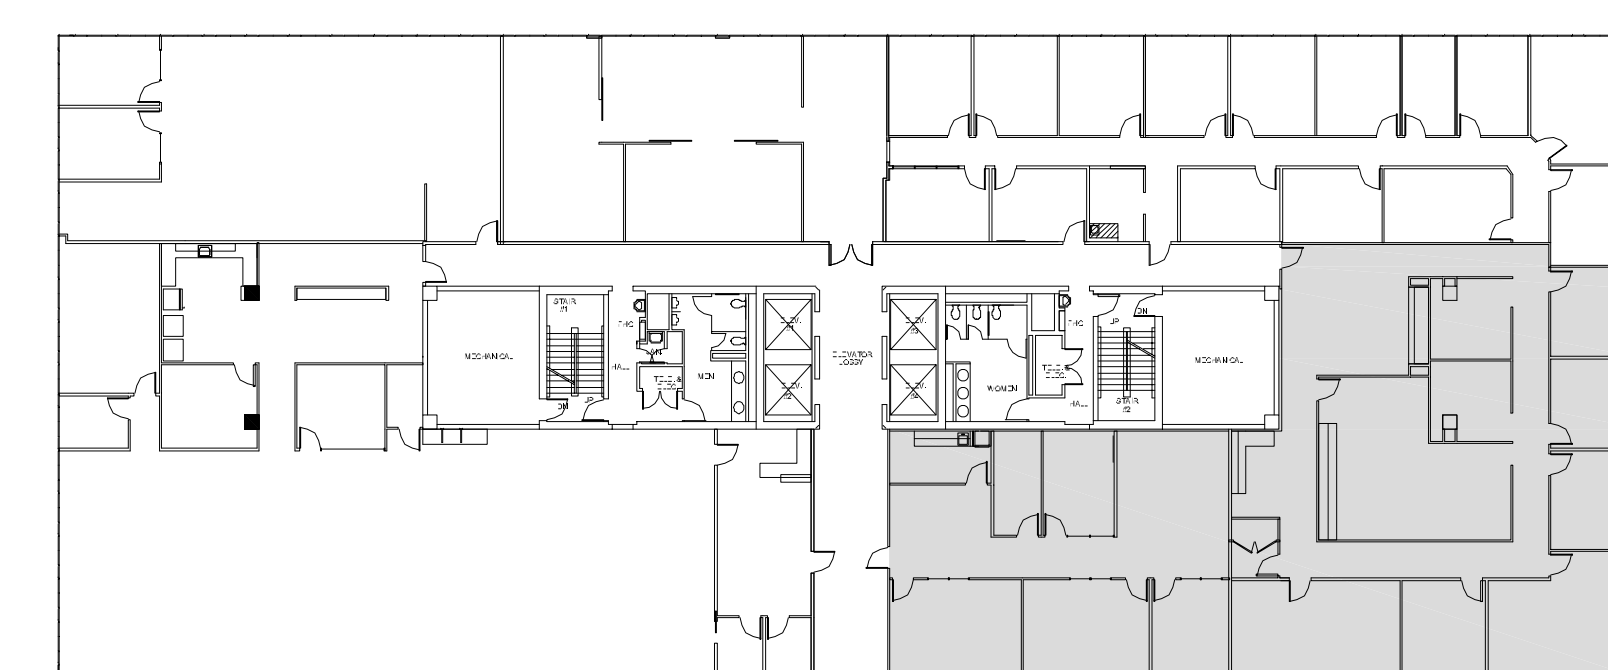

TWO

GREENWAY PLAZA

SUITE 250 & 275 5,934 RSF