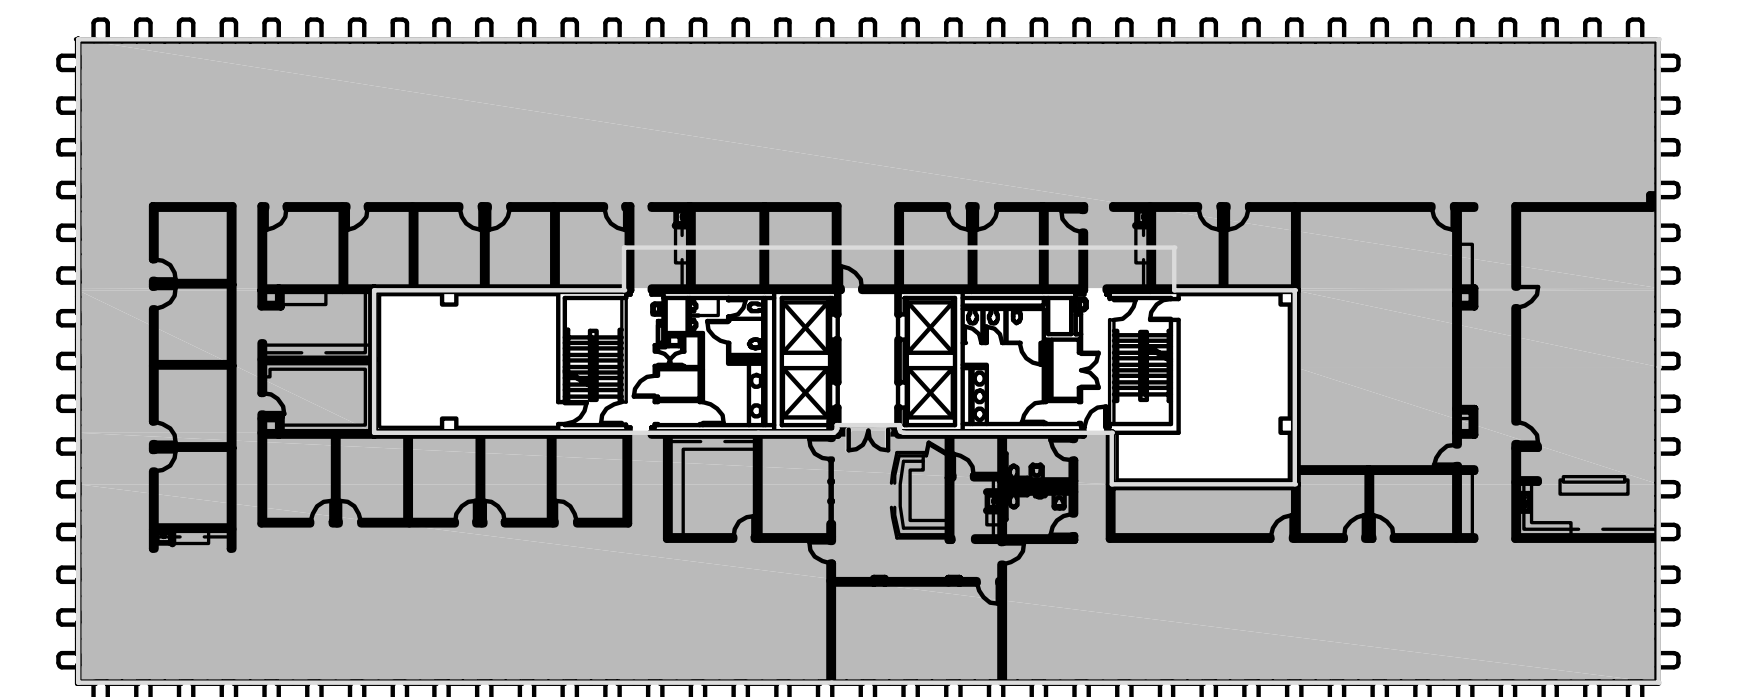

# TWO

GREENWAY PLAZA

Conference	3
Office	22
Workstation	92

SUITE 300 19,581 SF

Owned & Operated by  PARKWAY 832.308.6055 | pky.com