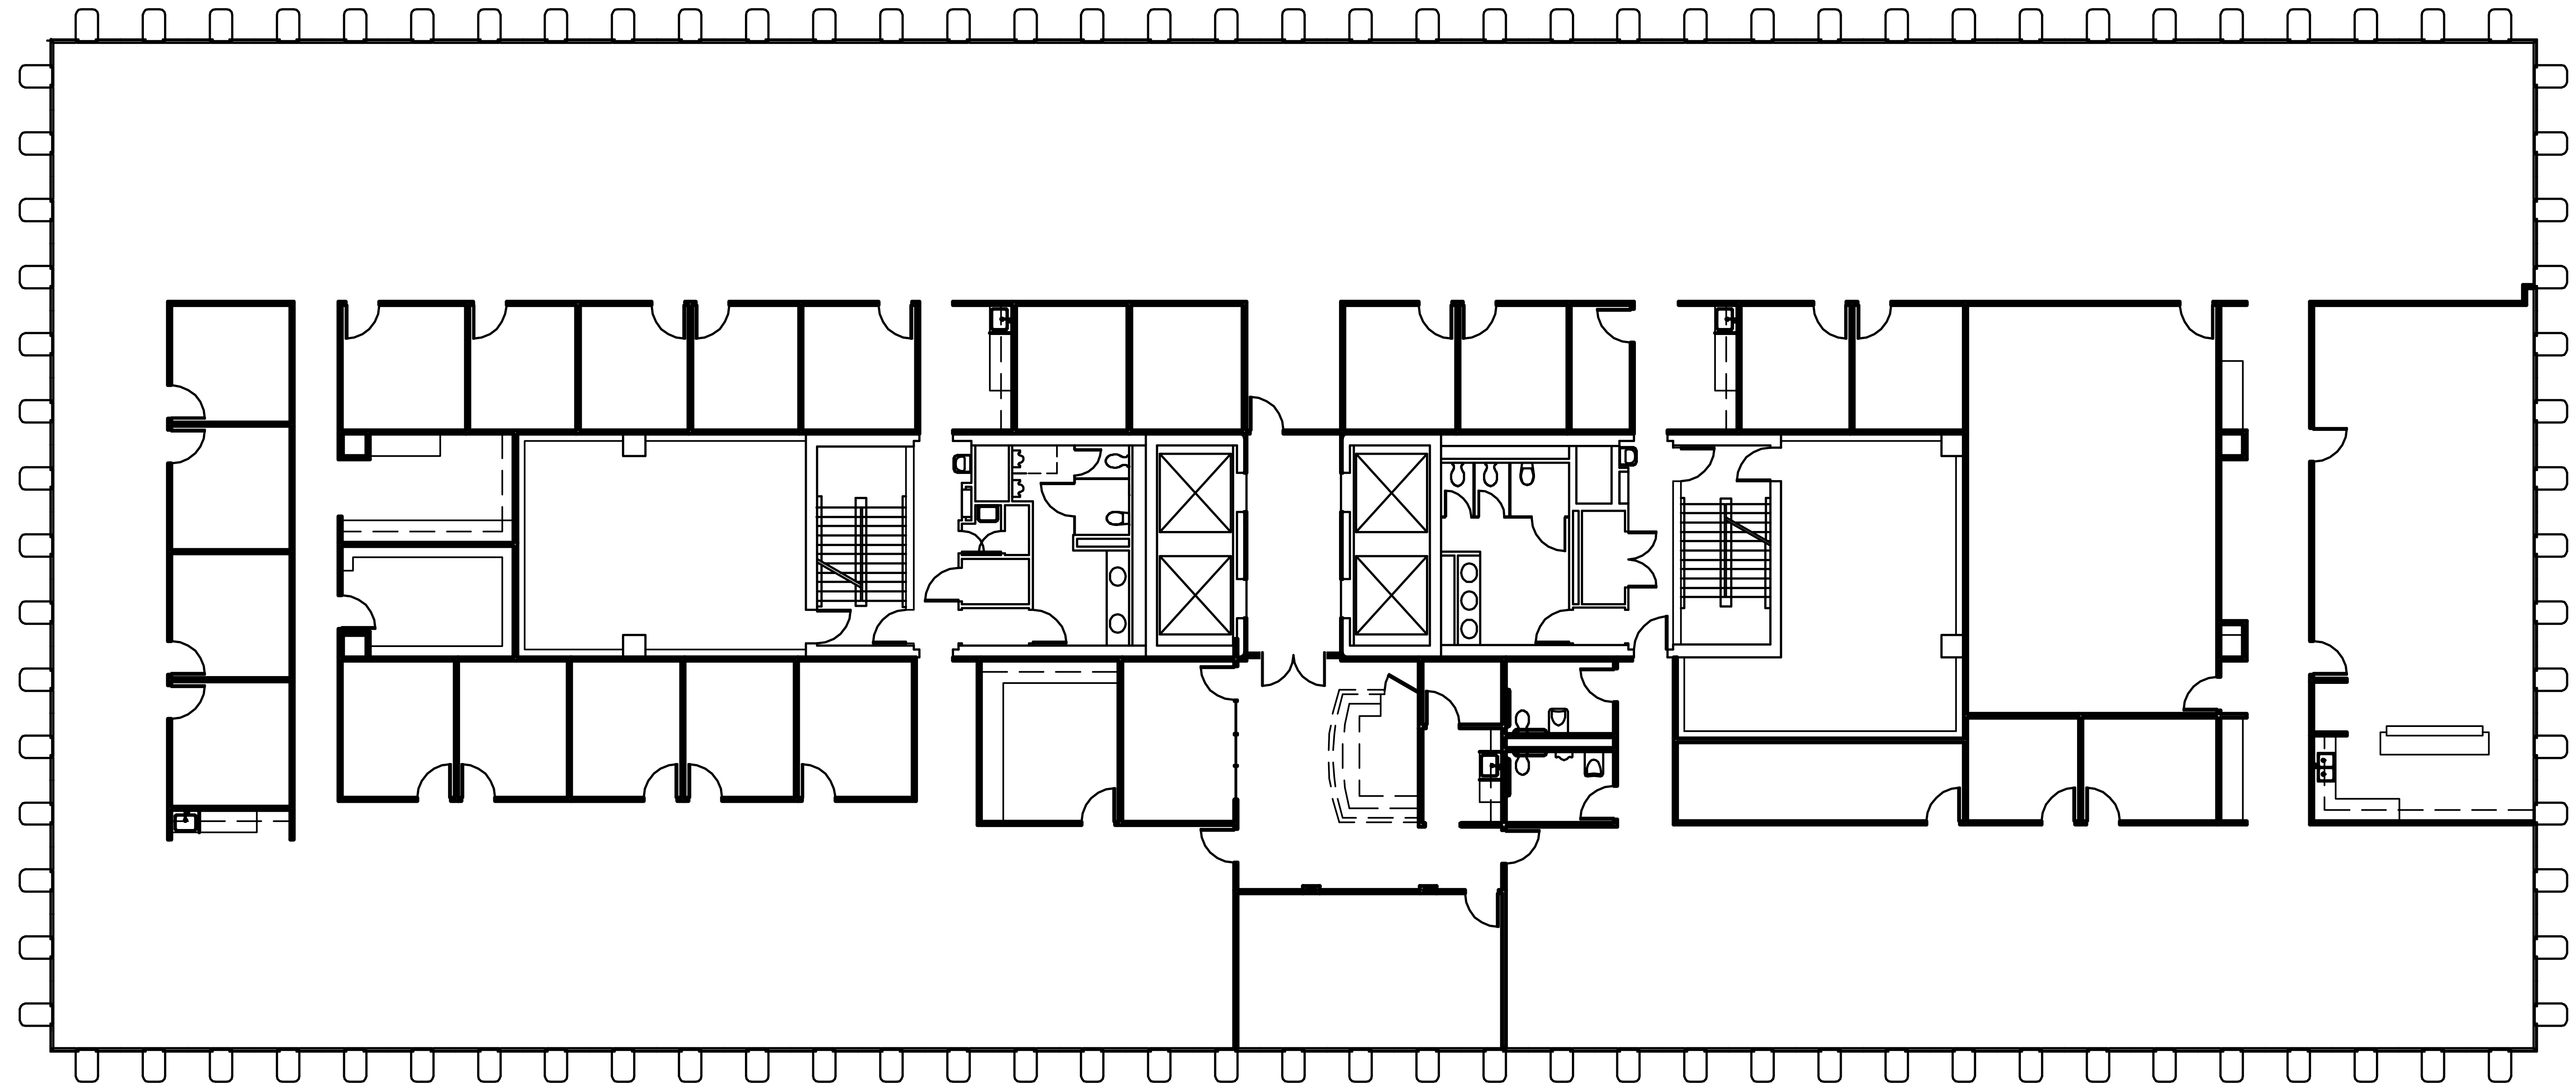

# TWO

GREENWAY PLAZA

Conference	3
Office	22
Workstation	92

SUITE 300 19,581 SF

Owned & Operated by  PARKWAY 832.308.6055 | pky.com