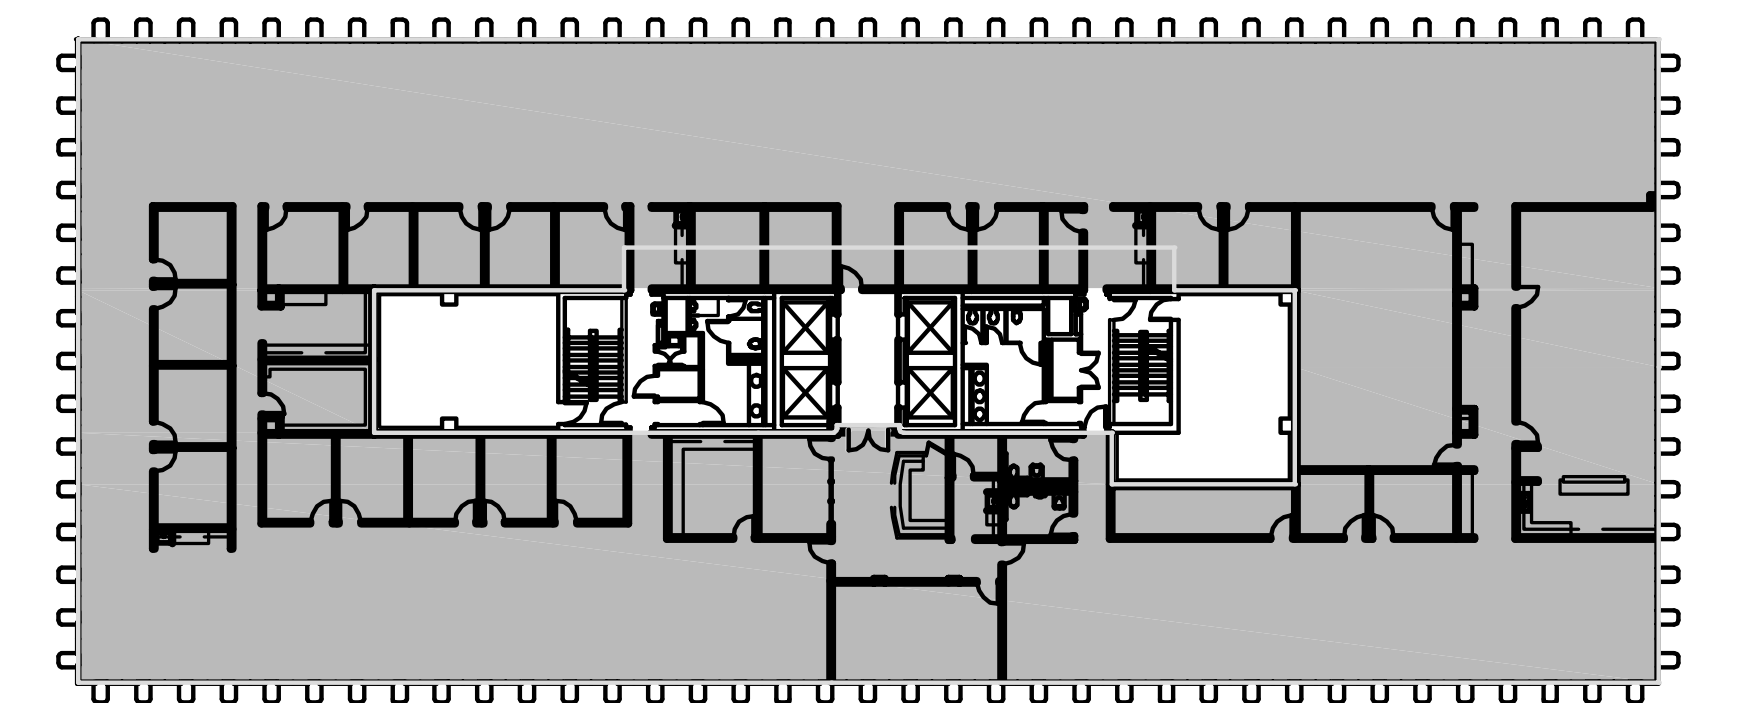

TWO

GREENWAY PLAZA

Conference	3
Office	22
Workstation	92

SUITE 300 19,581 SF

Owned & Operated by  PARKWAY 832.308.6055 | pky.com