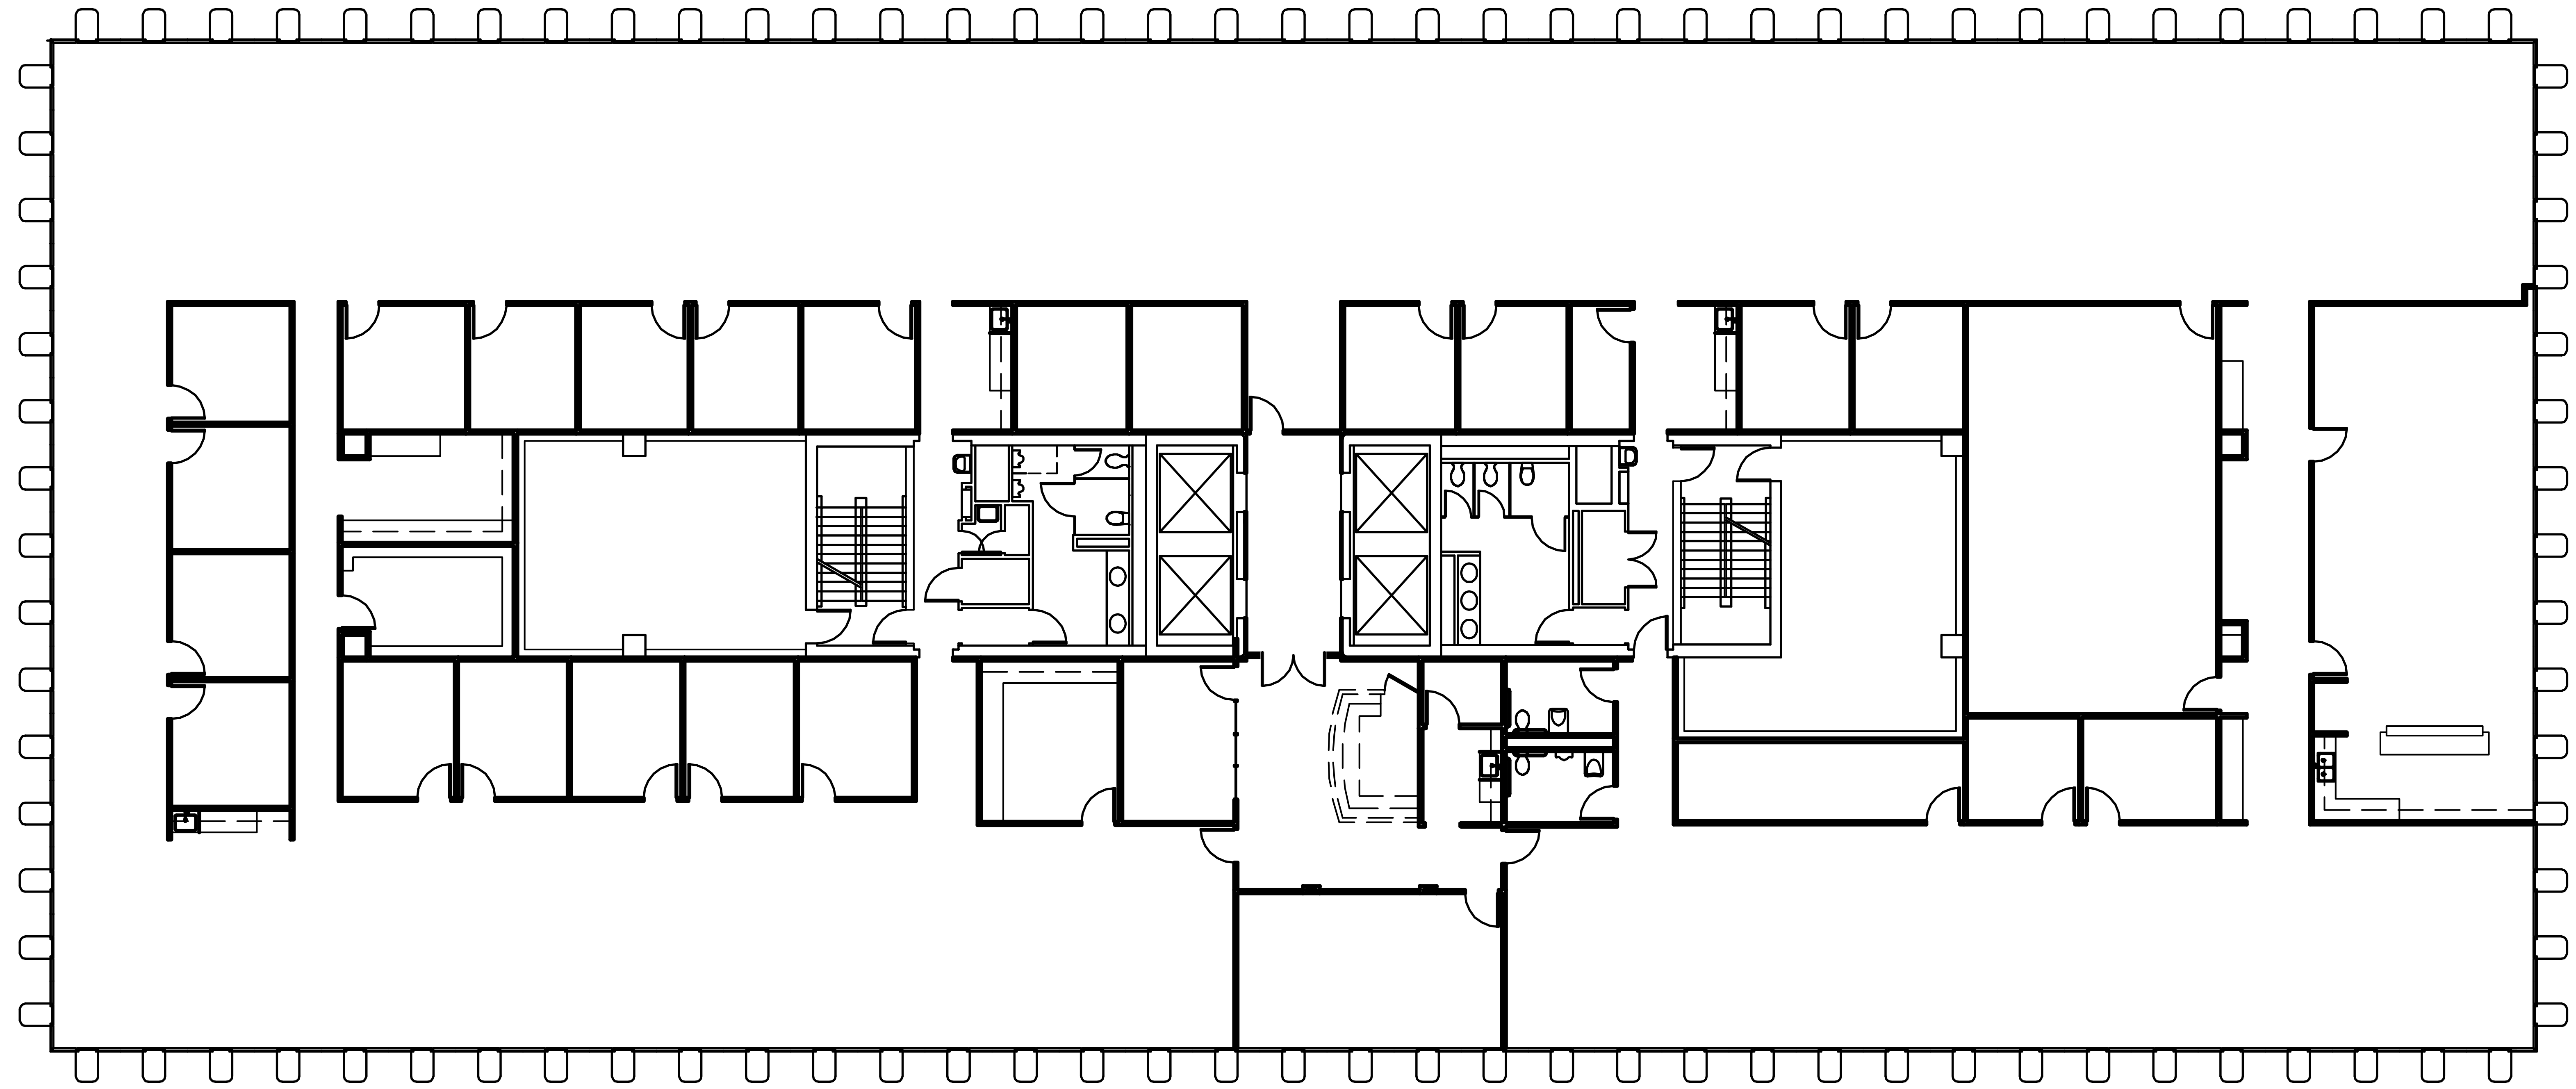

TWO

GREENWAY PLAZA

Conference	3
Office	22
Workstation	92

SUITE 300 19,581 SF

Owned & Operated by  PARKWAY 832.308.6055 | pky.com