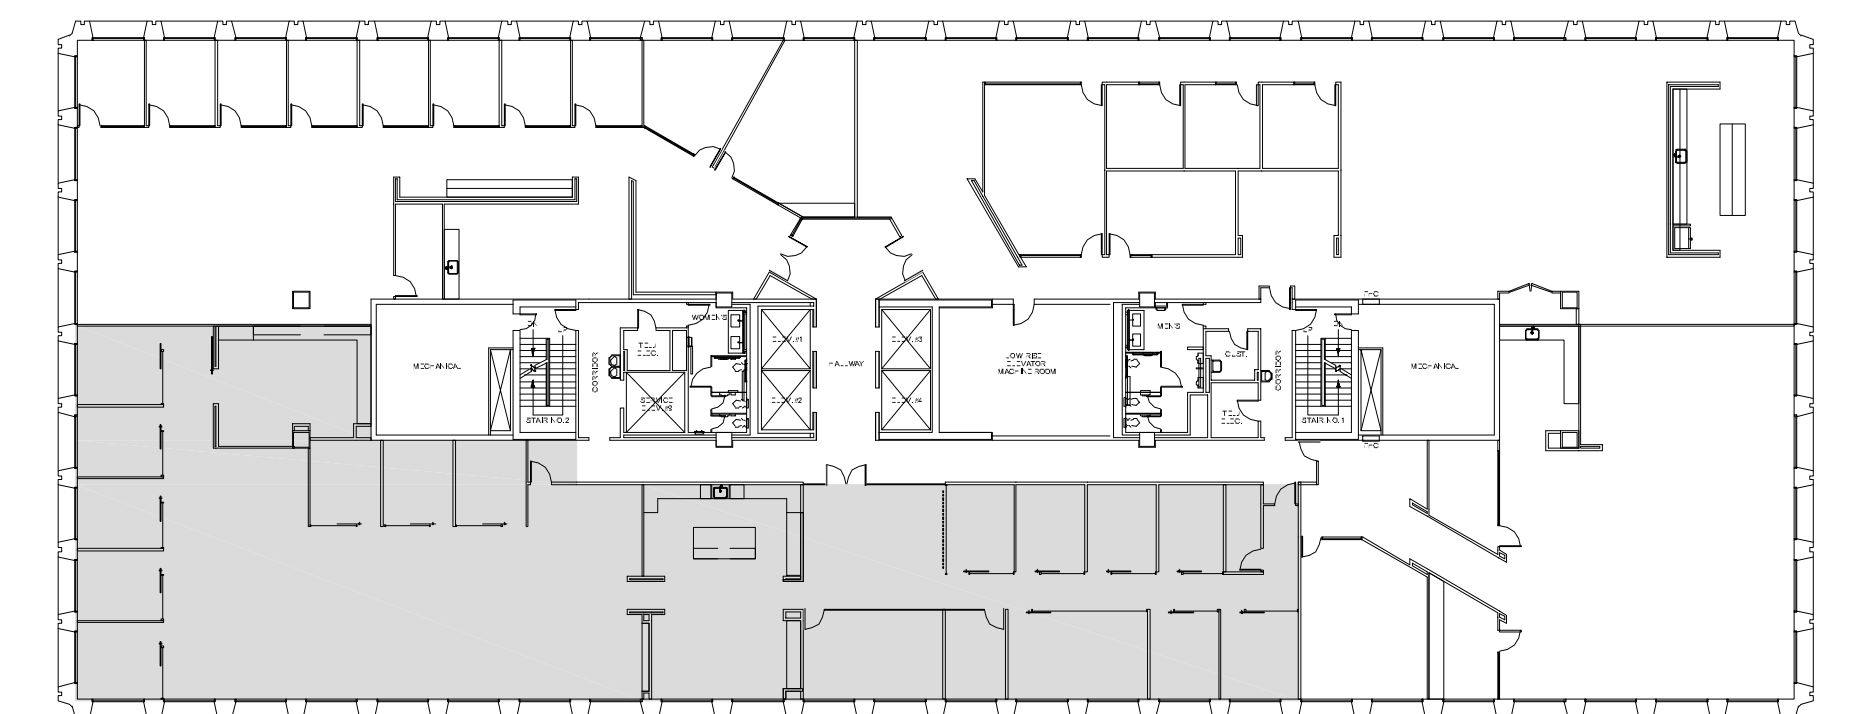

# THREE

GREENWAY PLAZA

SUITE 1360 & 1380 7,795 RSF

Operated by  PARKWAY 832.308.6055 | pky.com