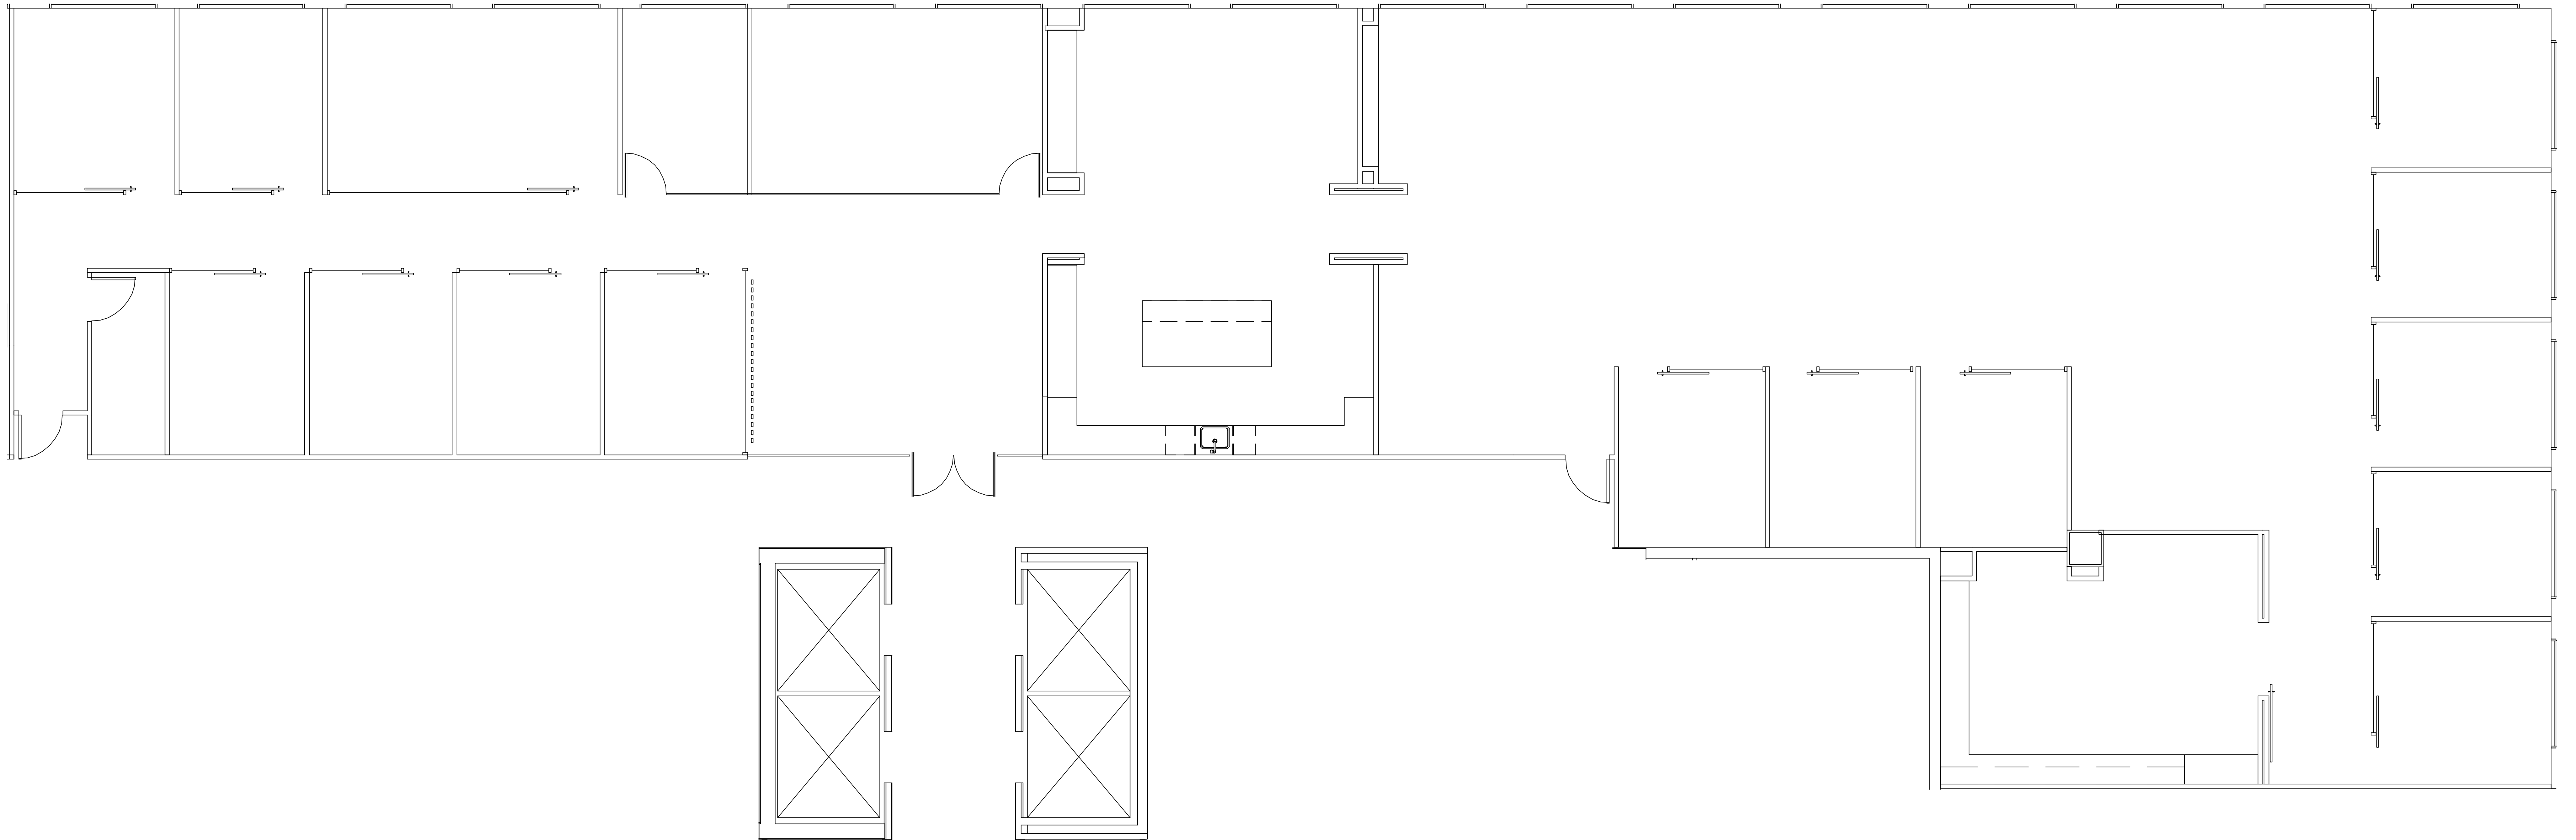

# THREE

GREENWAY PLAZA

SUITE 1360 & 1380 7,795 RSF

Operated by  PARKWAY 832.308.6055 | pky.com