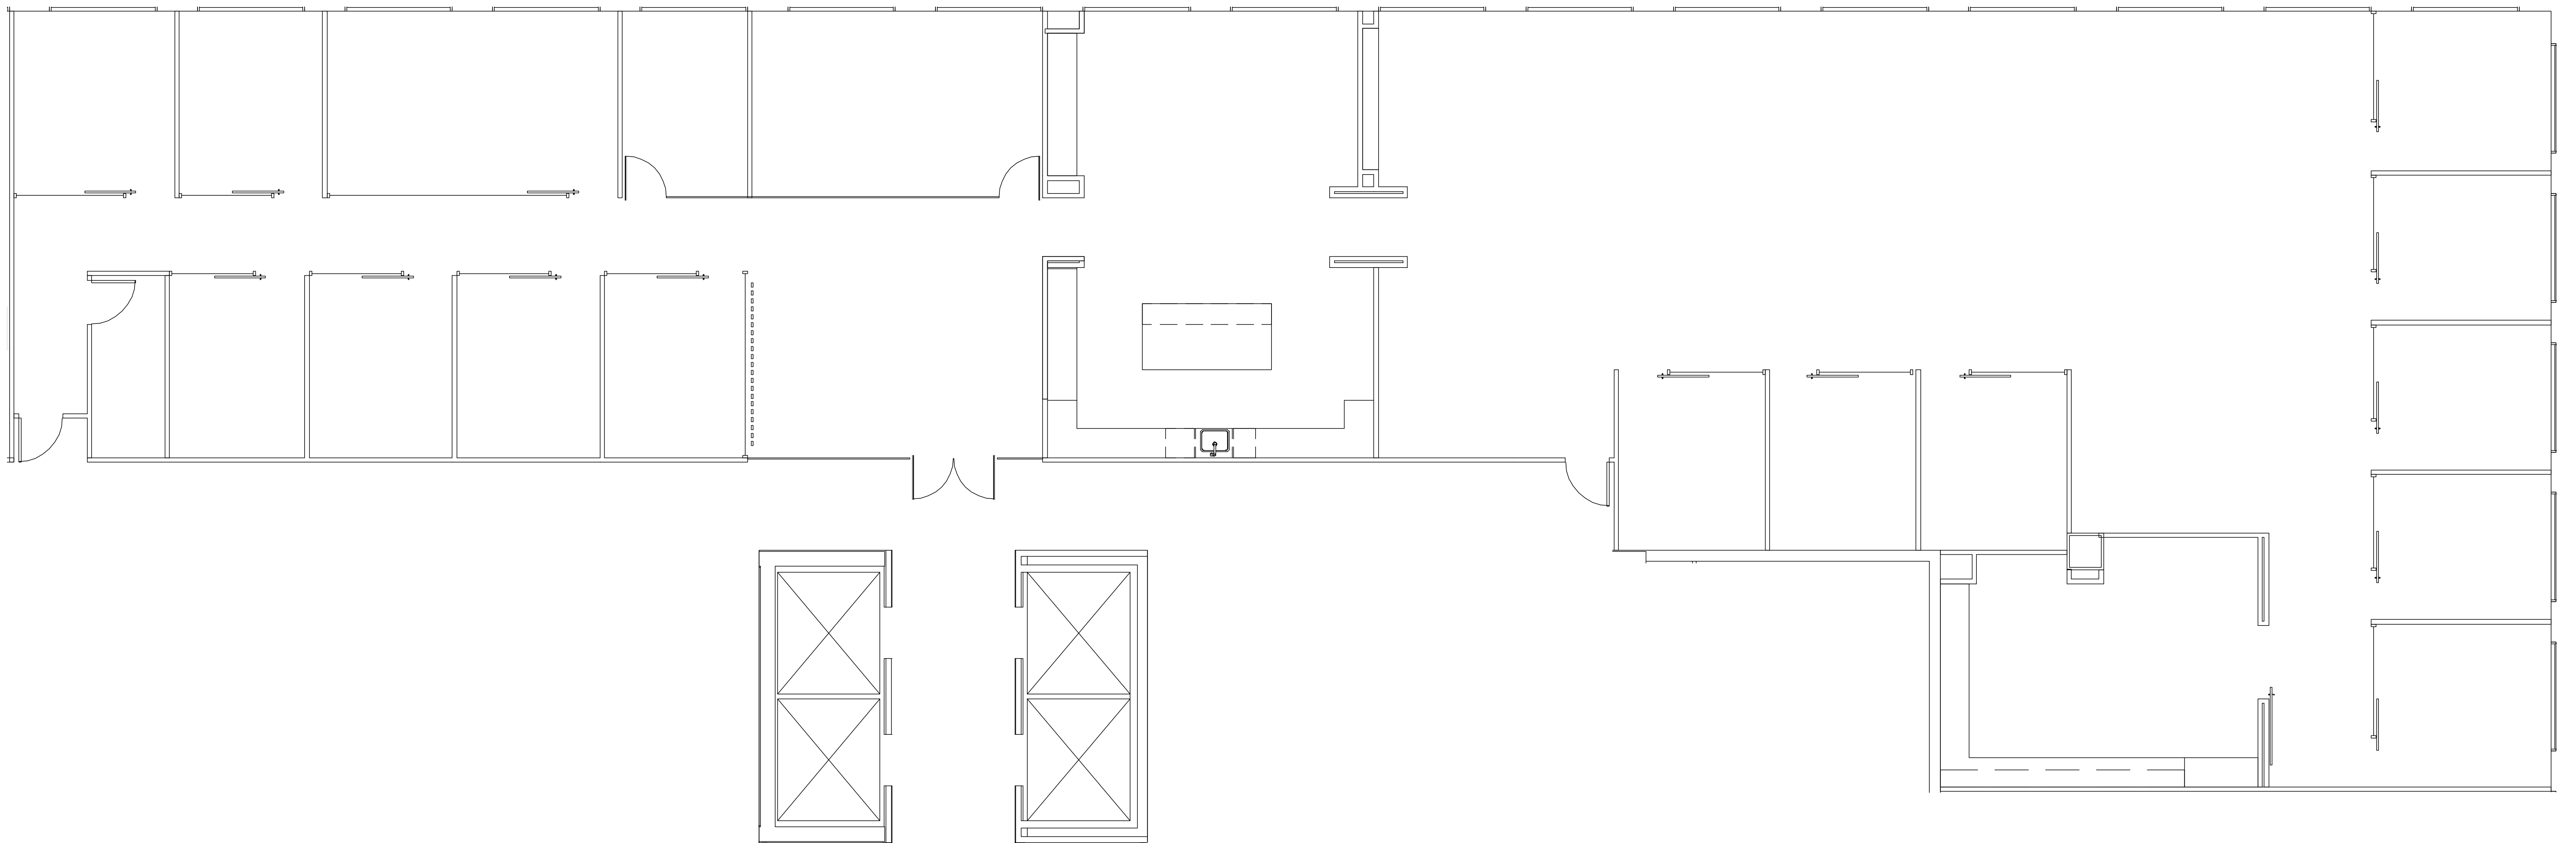

THREE

GREENWAY PLAZA

SUITE 1360 7,795 RSF

NORTH