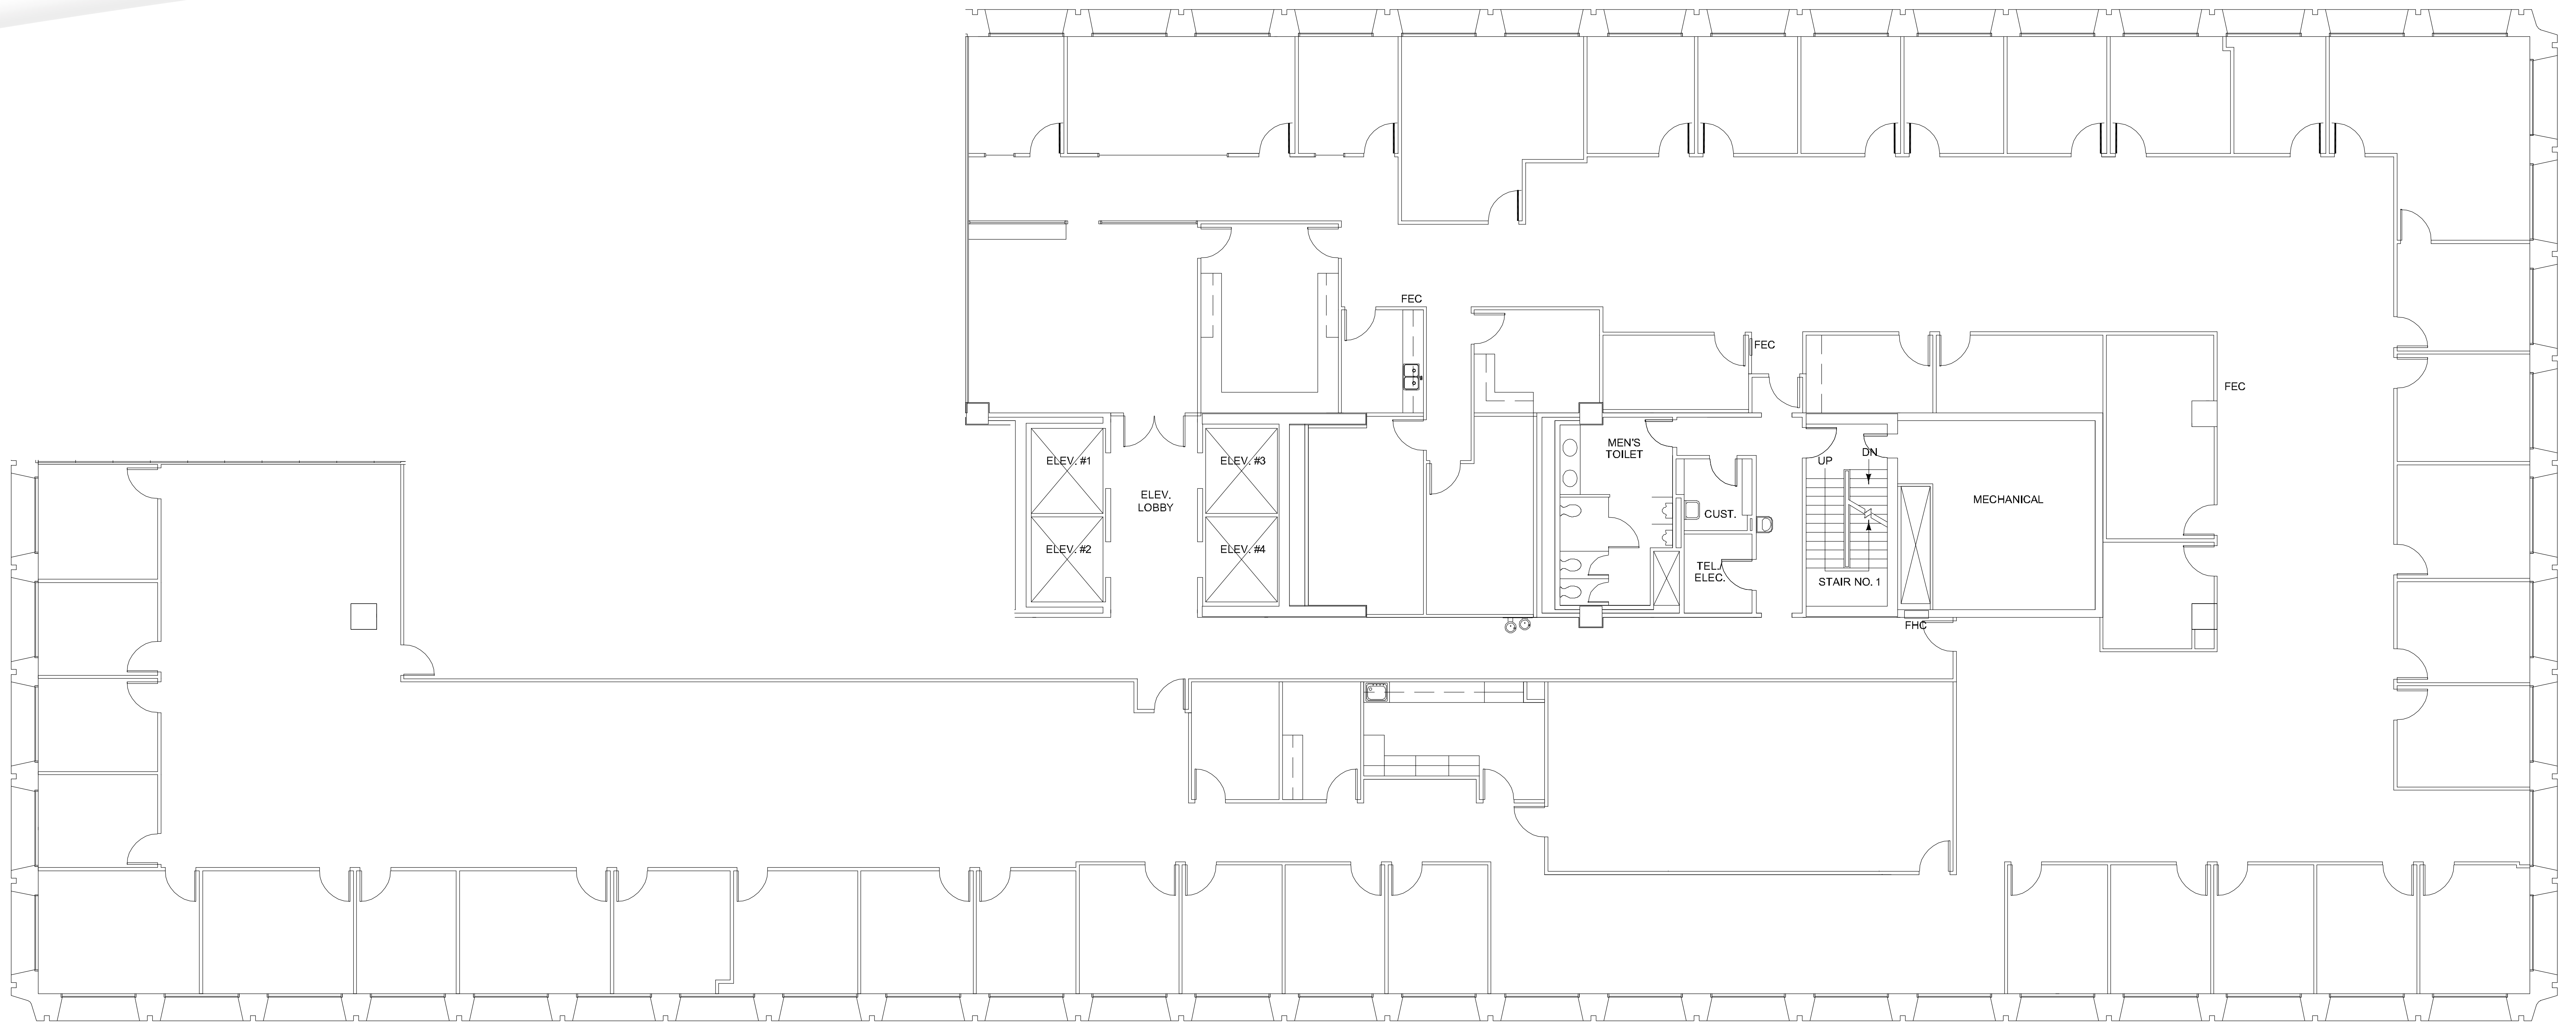

THREE

GREENWAY PLAZA

SUITE 1800 18,799 RSF

Owned & Operated by  PARKWAY 832.308.6055 | pky.com