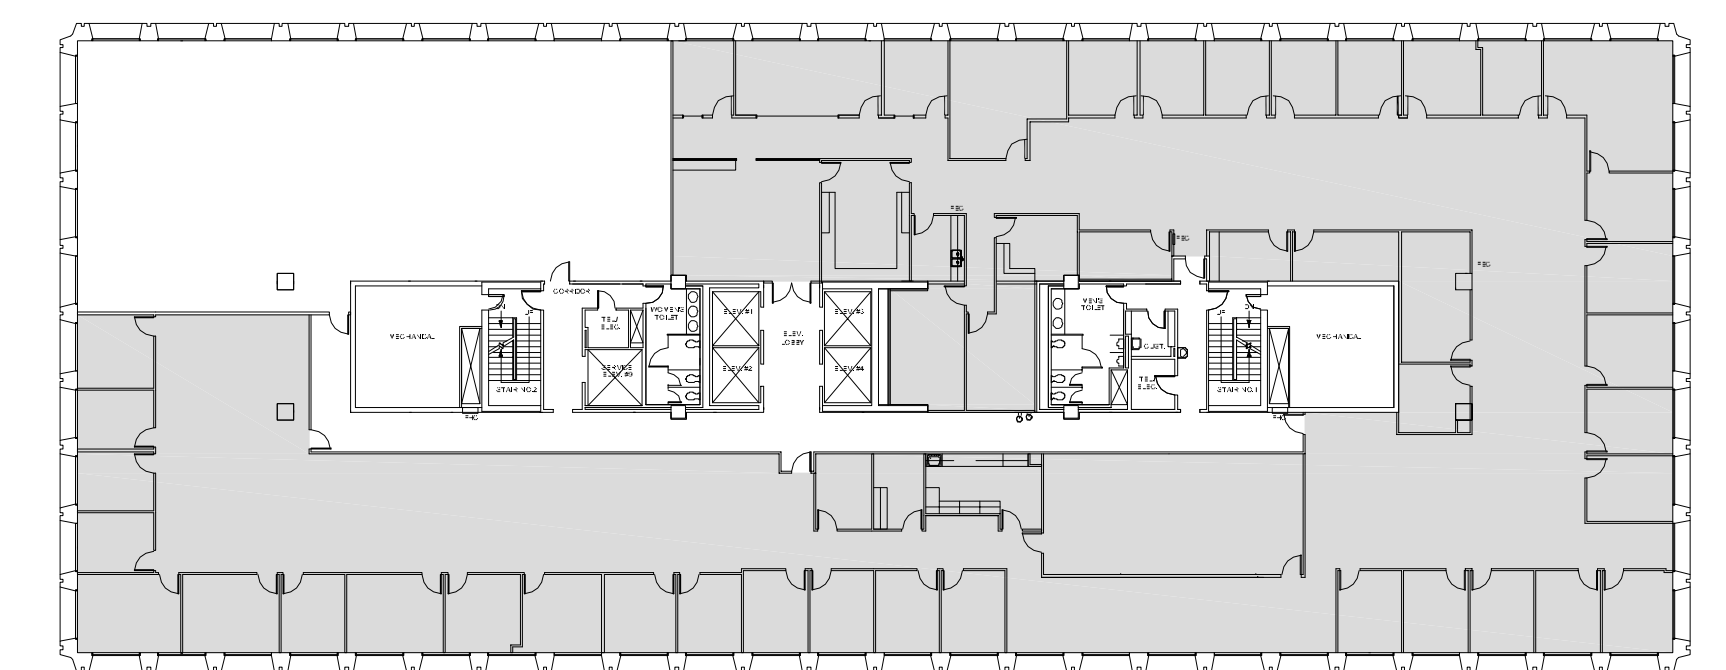

THREE

GREENWAY PLAZA

SUITE 1800 18,799 RSF

Owned & Operated by  PARKWAY 832.308.6055 | pky.com