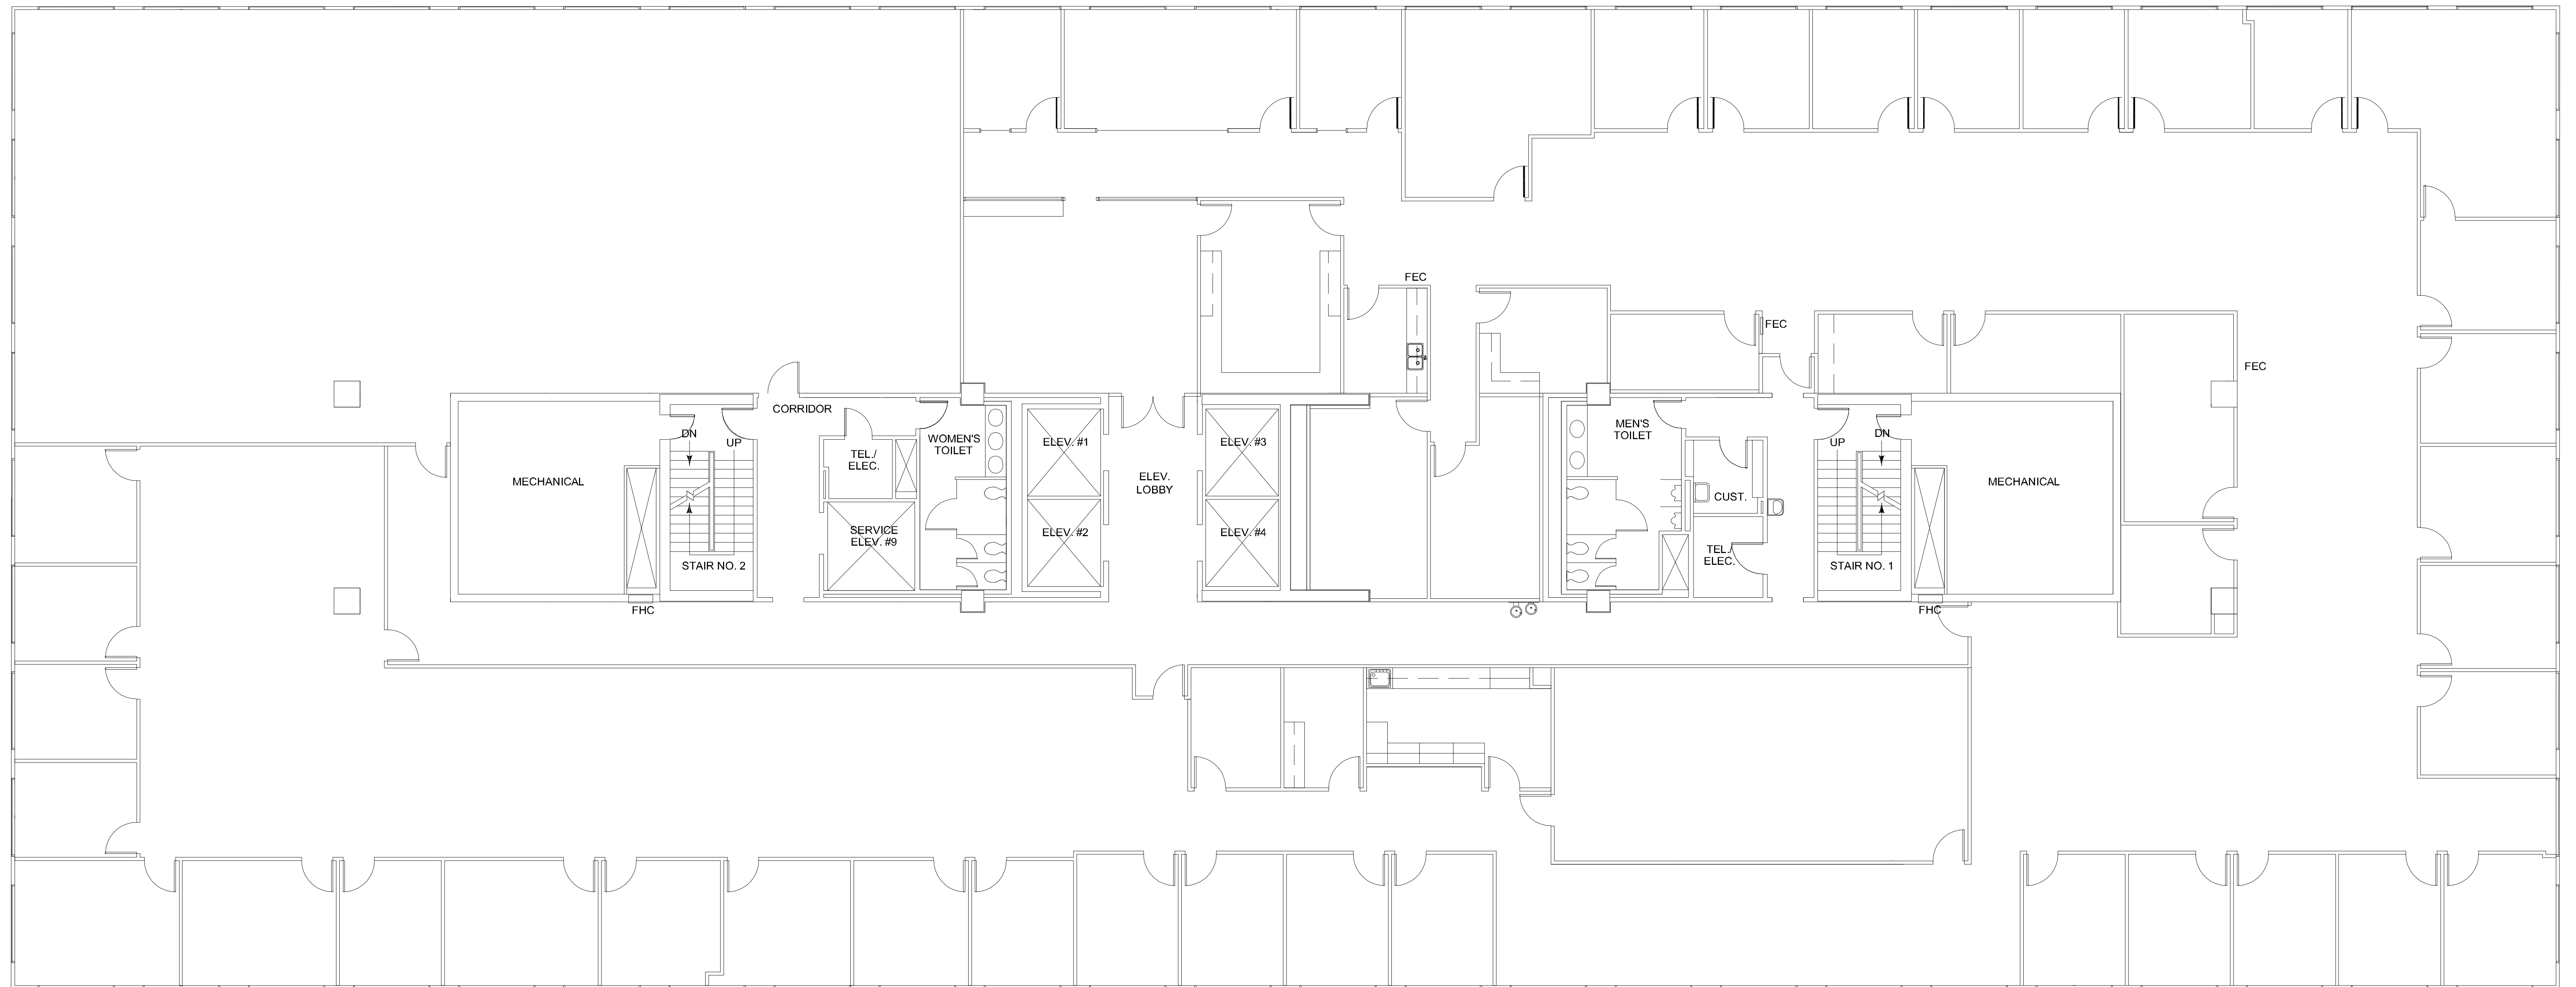

THREE

GREENWAY PLAZA

SUITE 1800 23,413 RSF