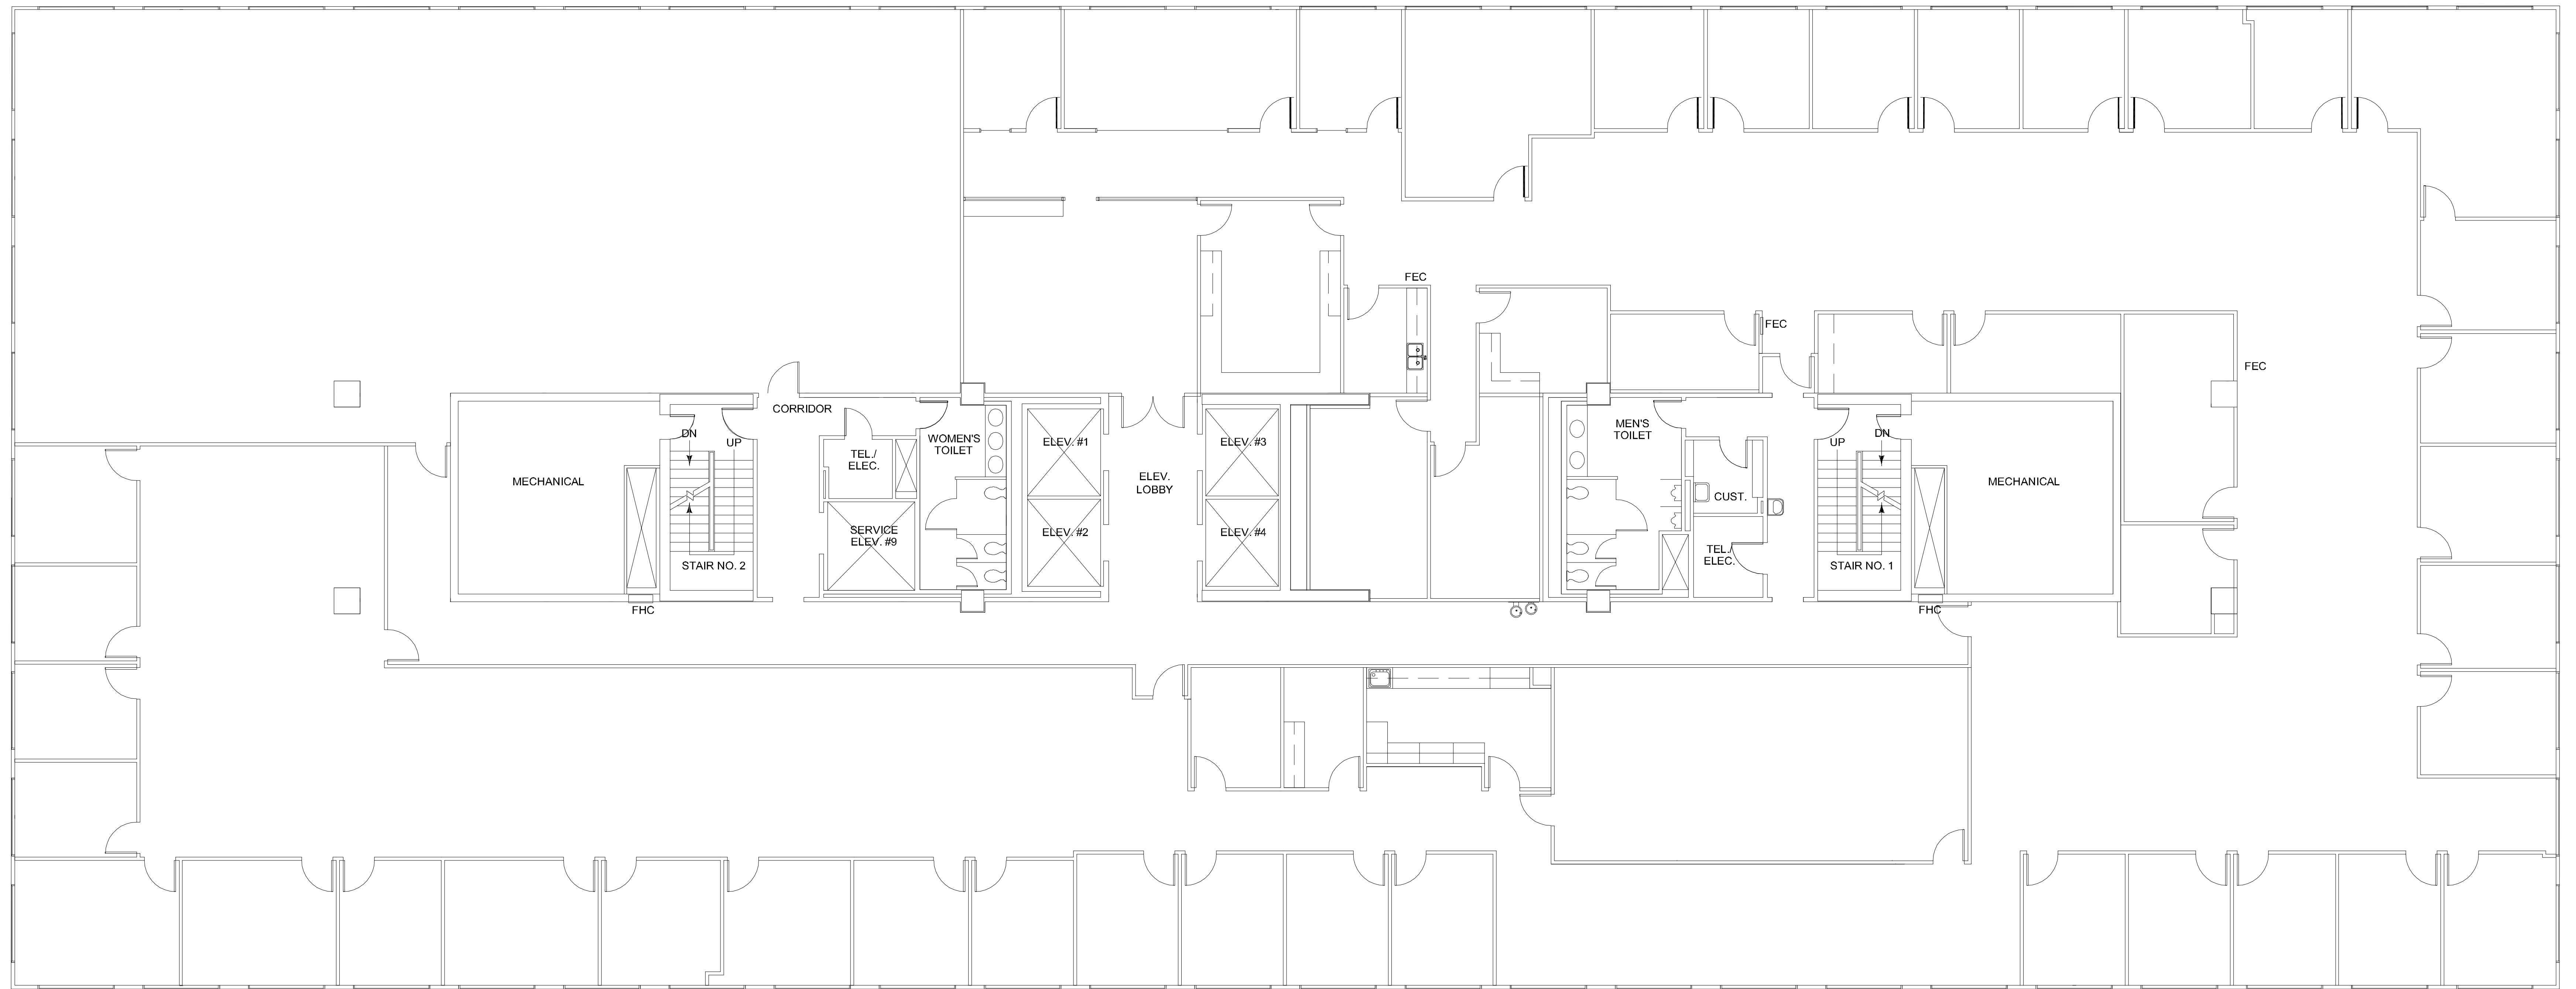

THREE

GREENWAY PLAZA

SUITE 1800 23,413 RSF