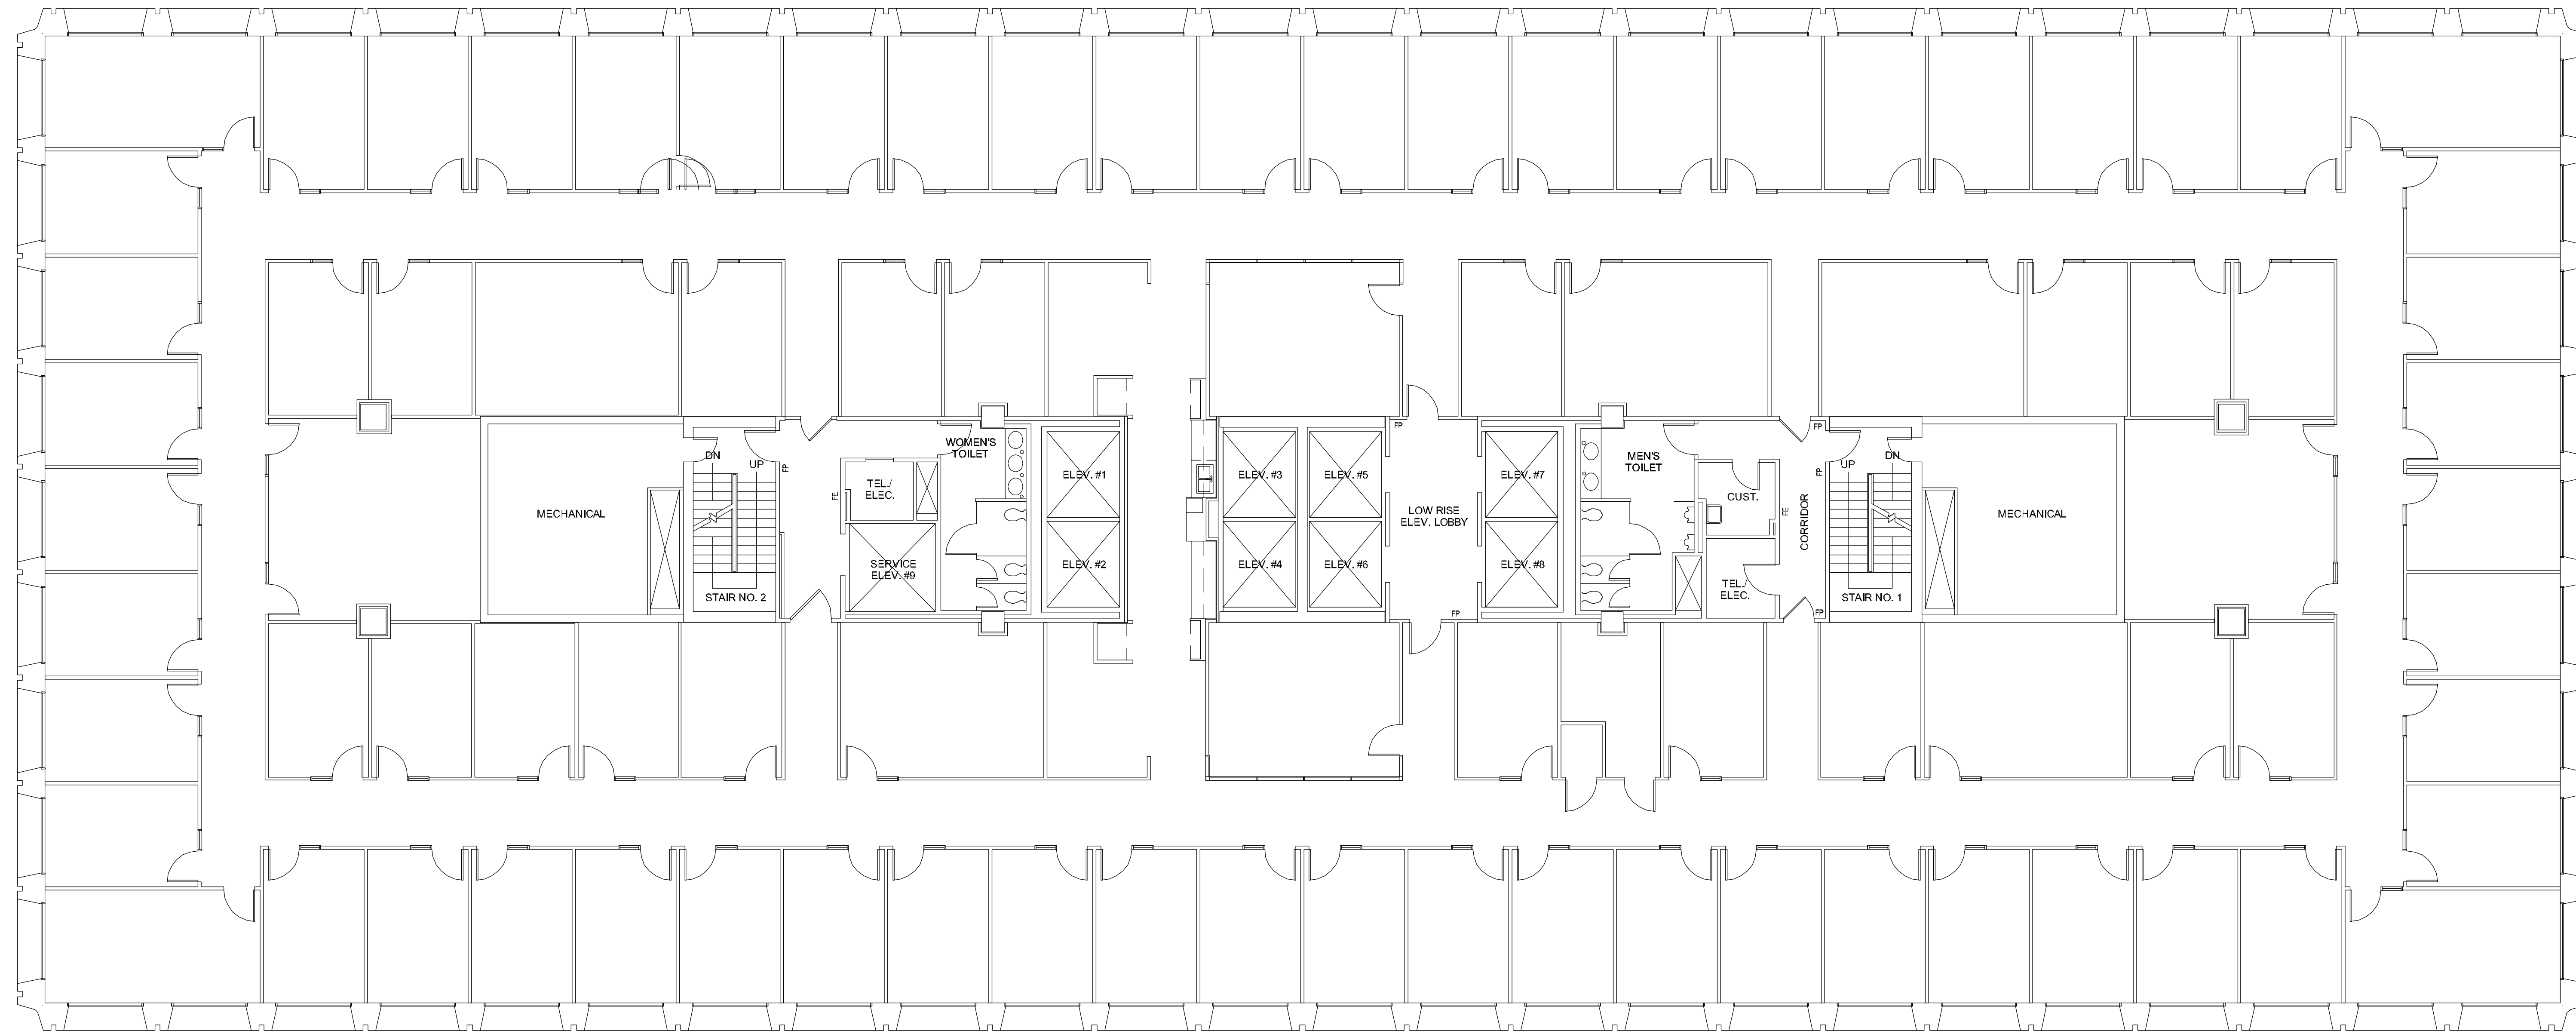

# THREE

GREENWAY PLAZA

Conference	9
Office	77
Workstation	2

SUITE 700 **23,049 RSF**

Owned & Operated by  PARKWAY 832.308.6055 | pky.com