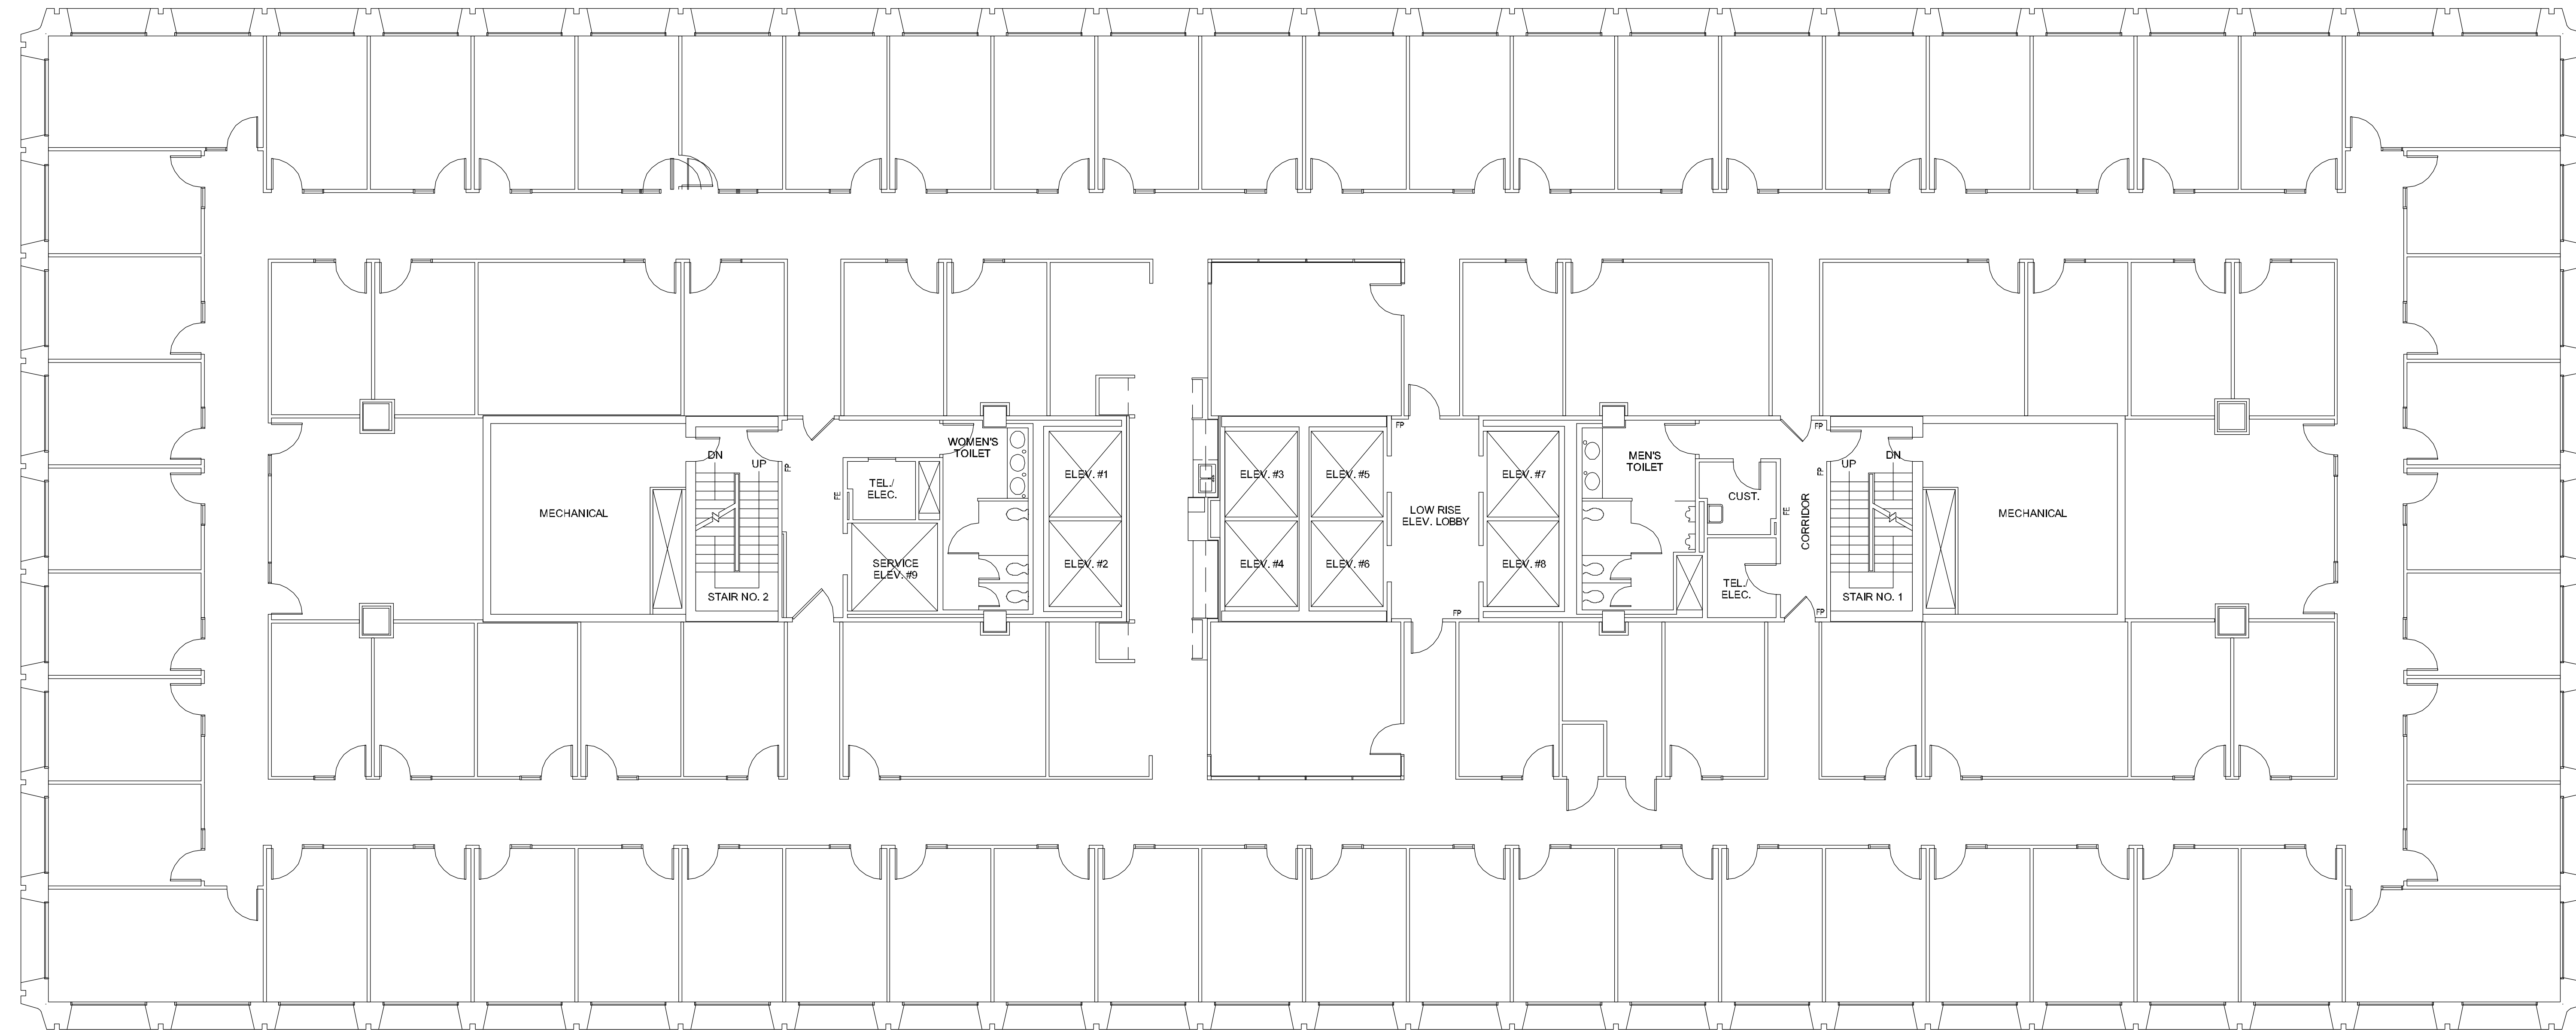

# THREE

GREENWAY PLAZA

Conference	9
Office	77
Workstation	2

NORTH

SUITE 700 **23,049 RSF**

Owned & Operated by  PARKWAY 832.308.6055 | pky.com