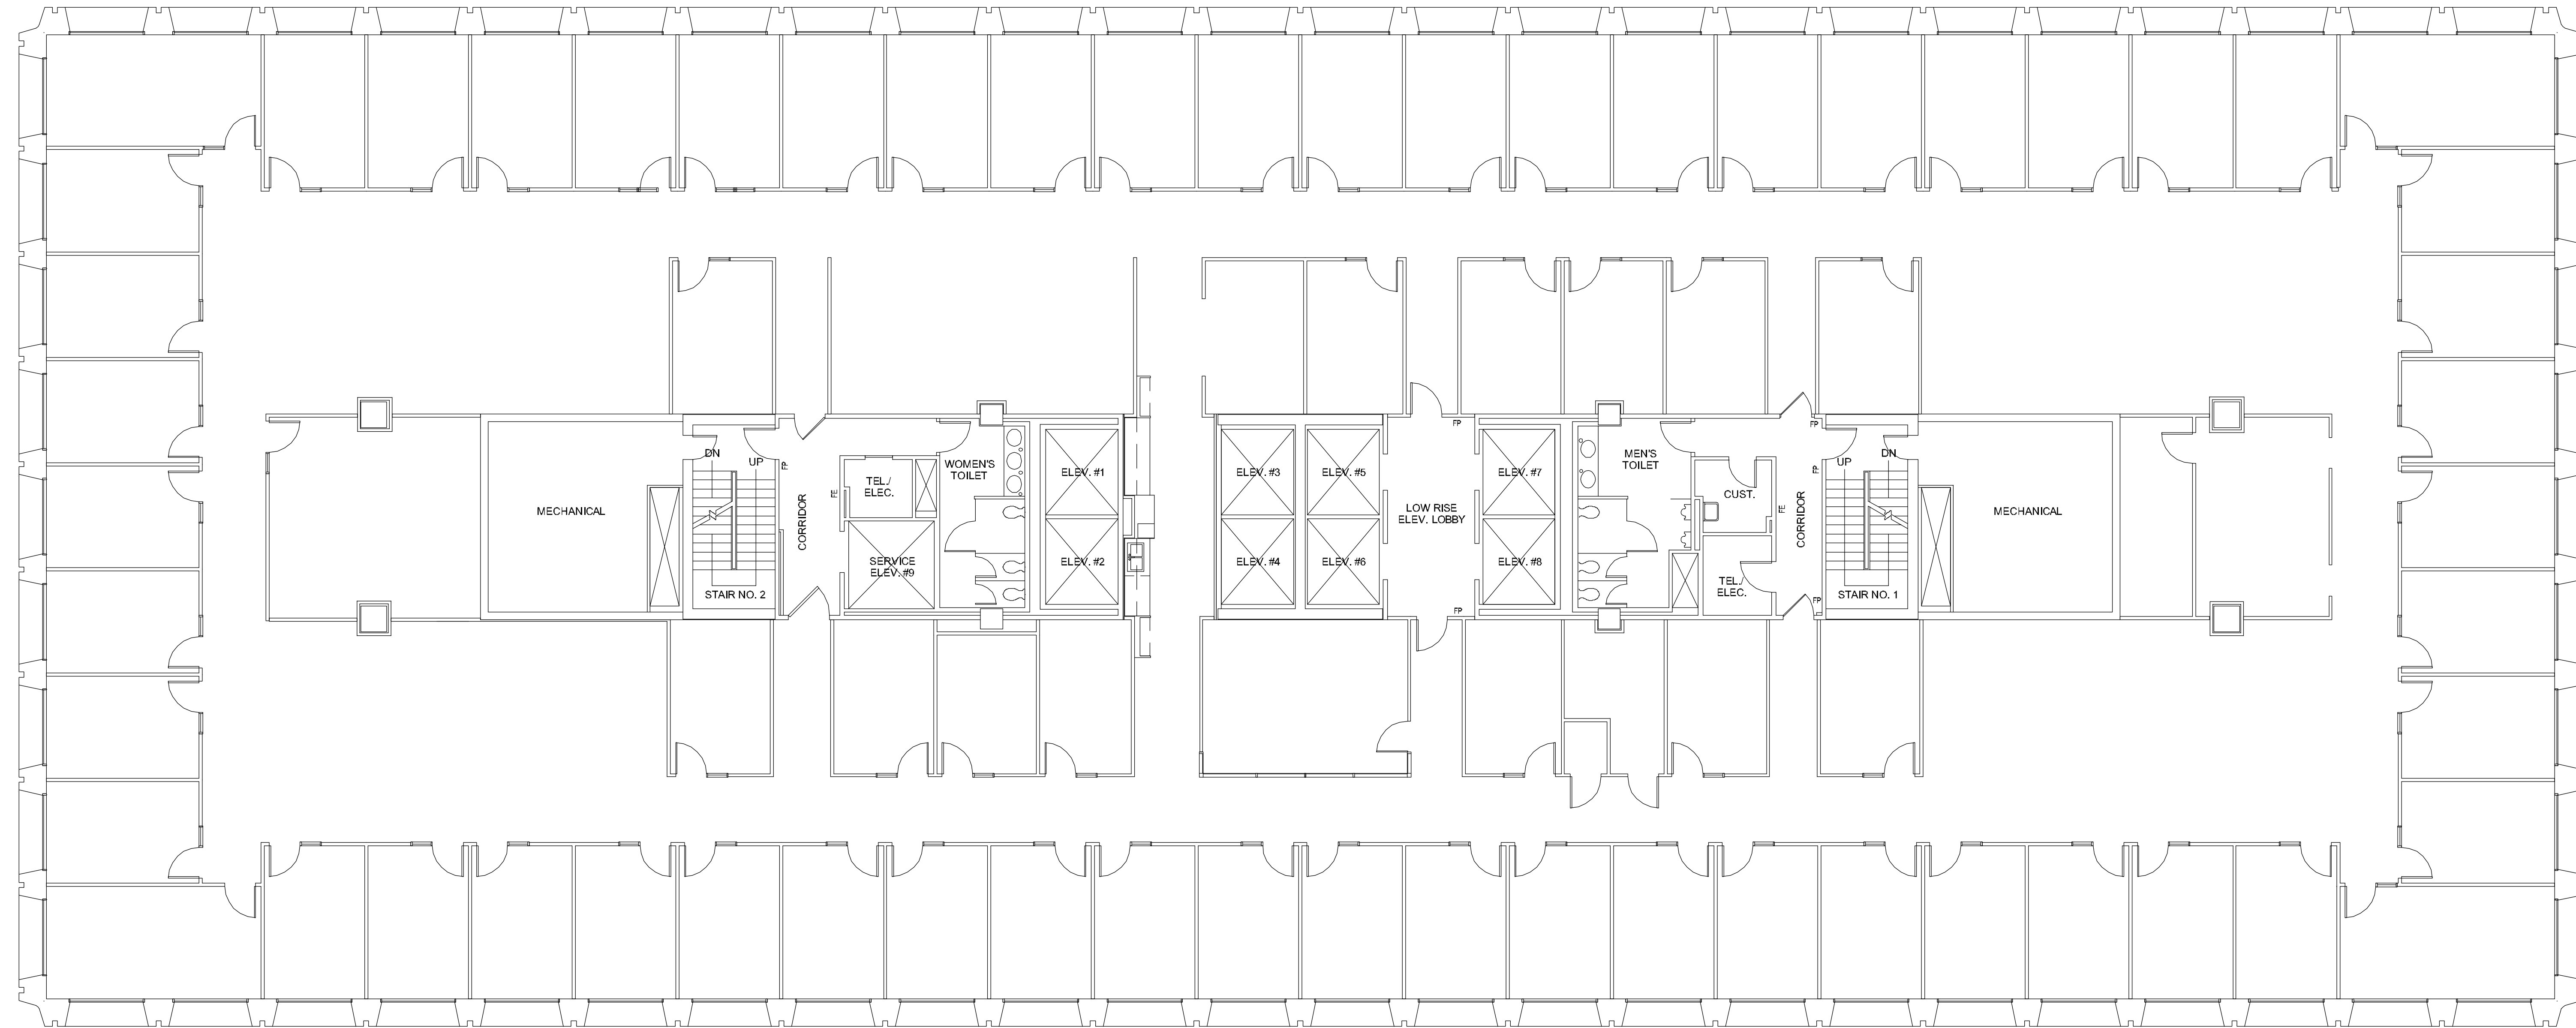

THREE

GREENWAY PLAZA

Conference	3
Office	71
Workstation	6

SUITE 900 **23,049 RSF**

Owned & Operated by  PARKWAY 832.308.6055 | pky.com