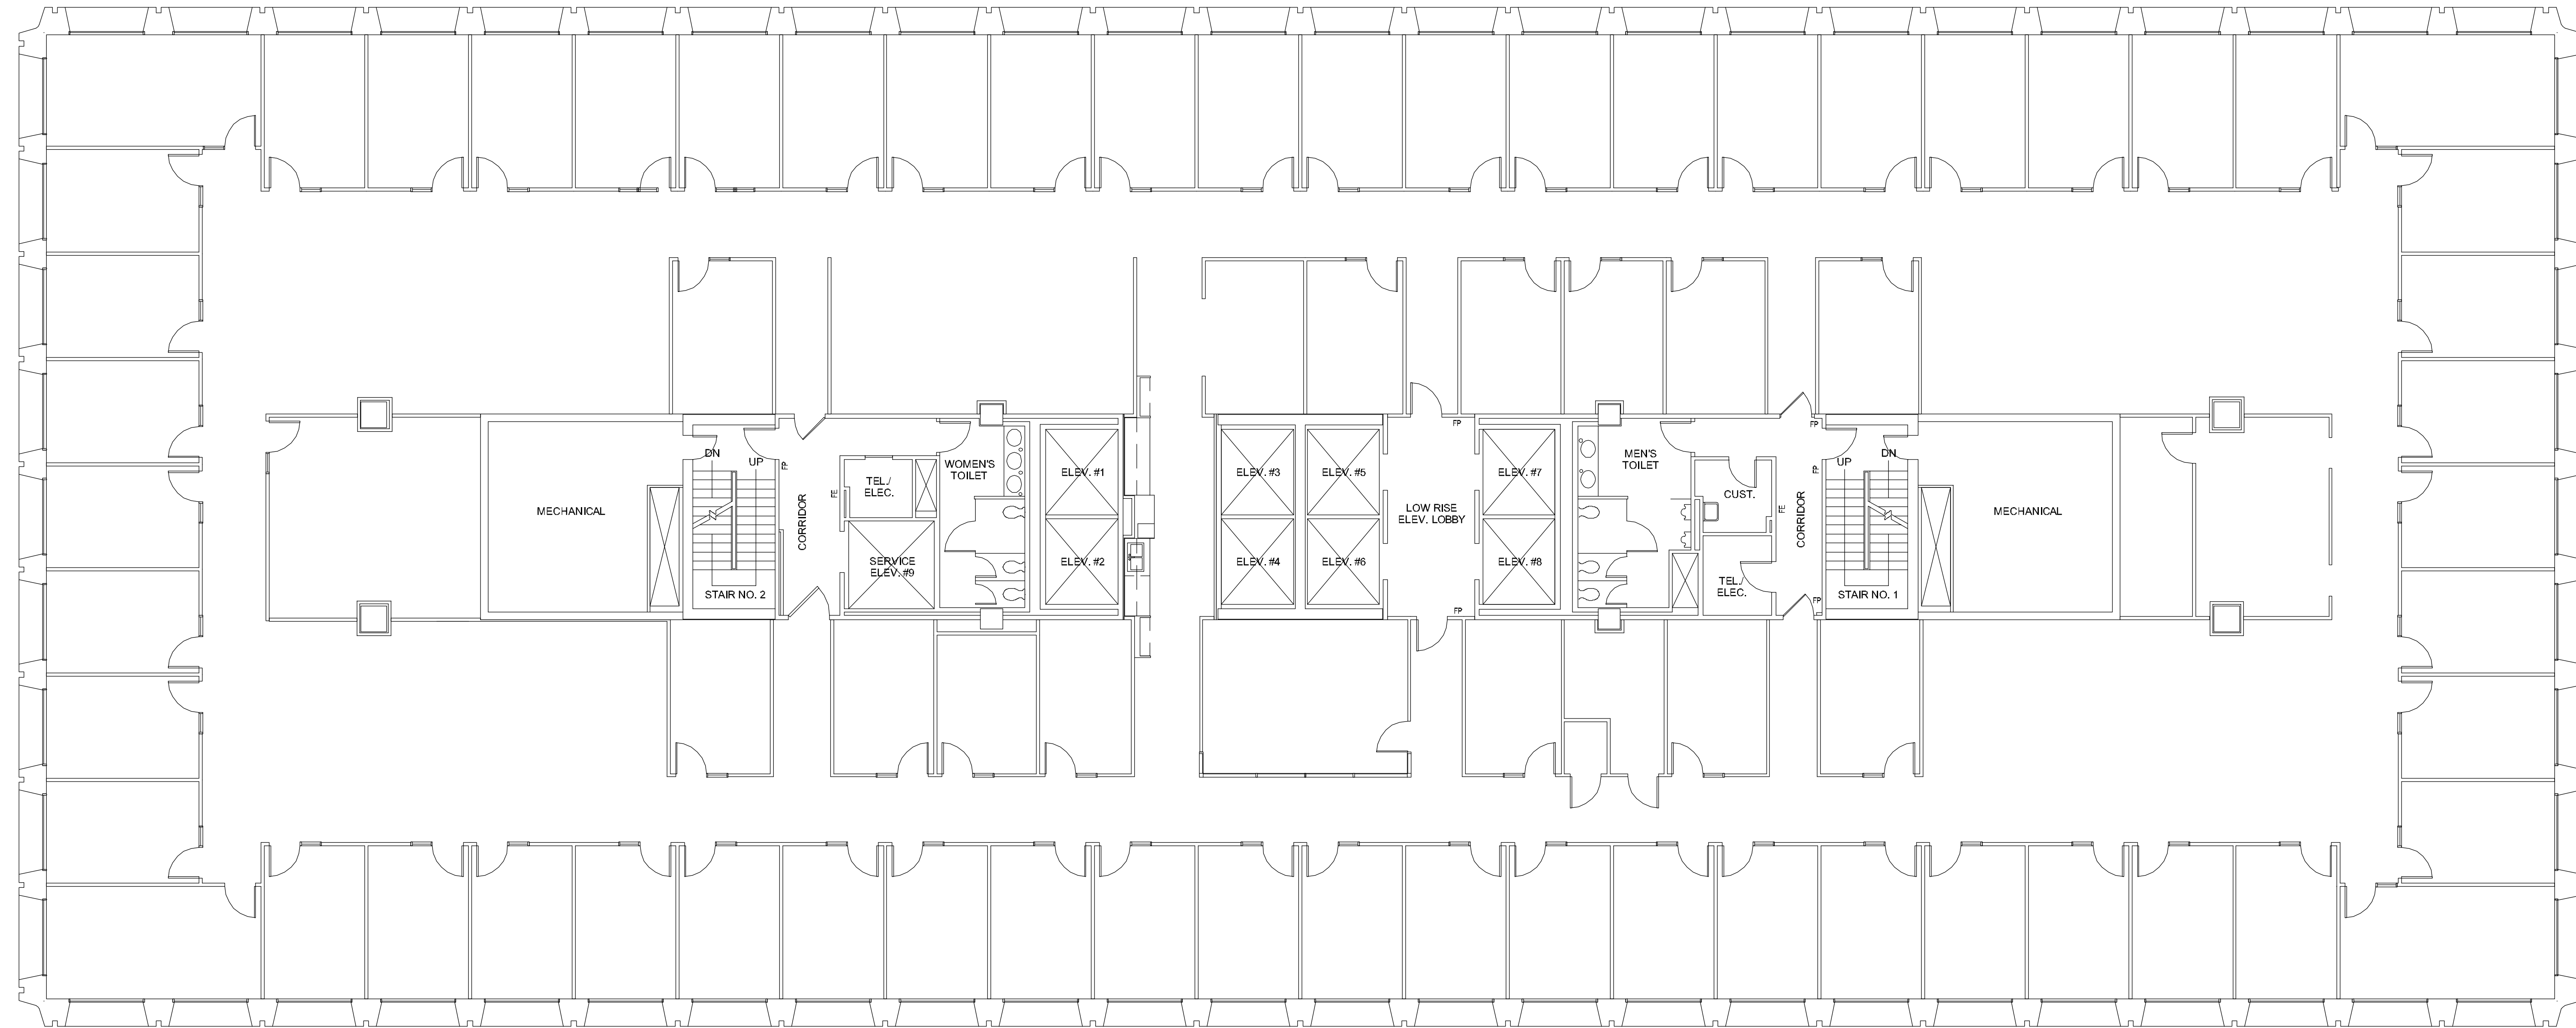

THREE

GREENWAY PLAZA

Conference	3
Office	71
Workstation	6

NORTH

SUITE 900 **23,049 RSF**

Owned & Operated by  PARKWAY 832.308.6055 | pky.com