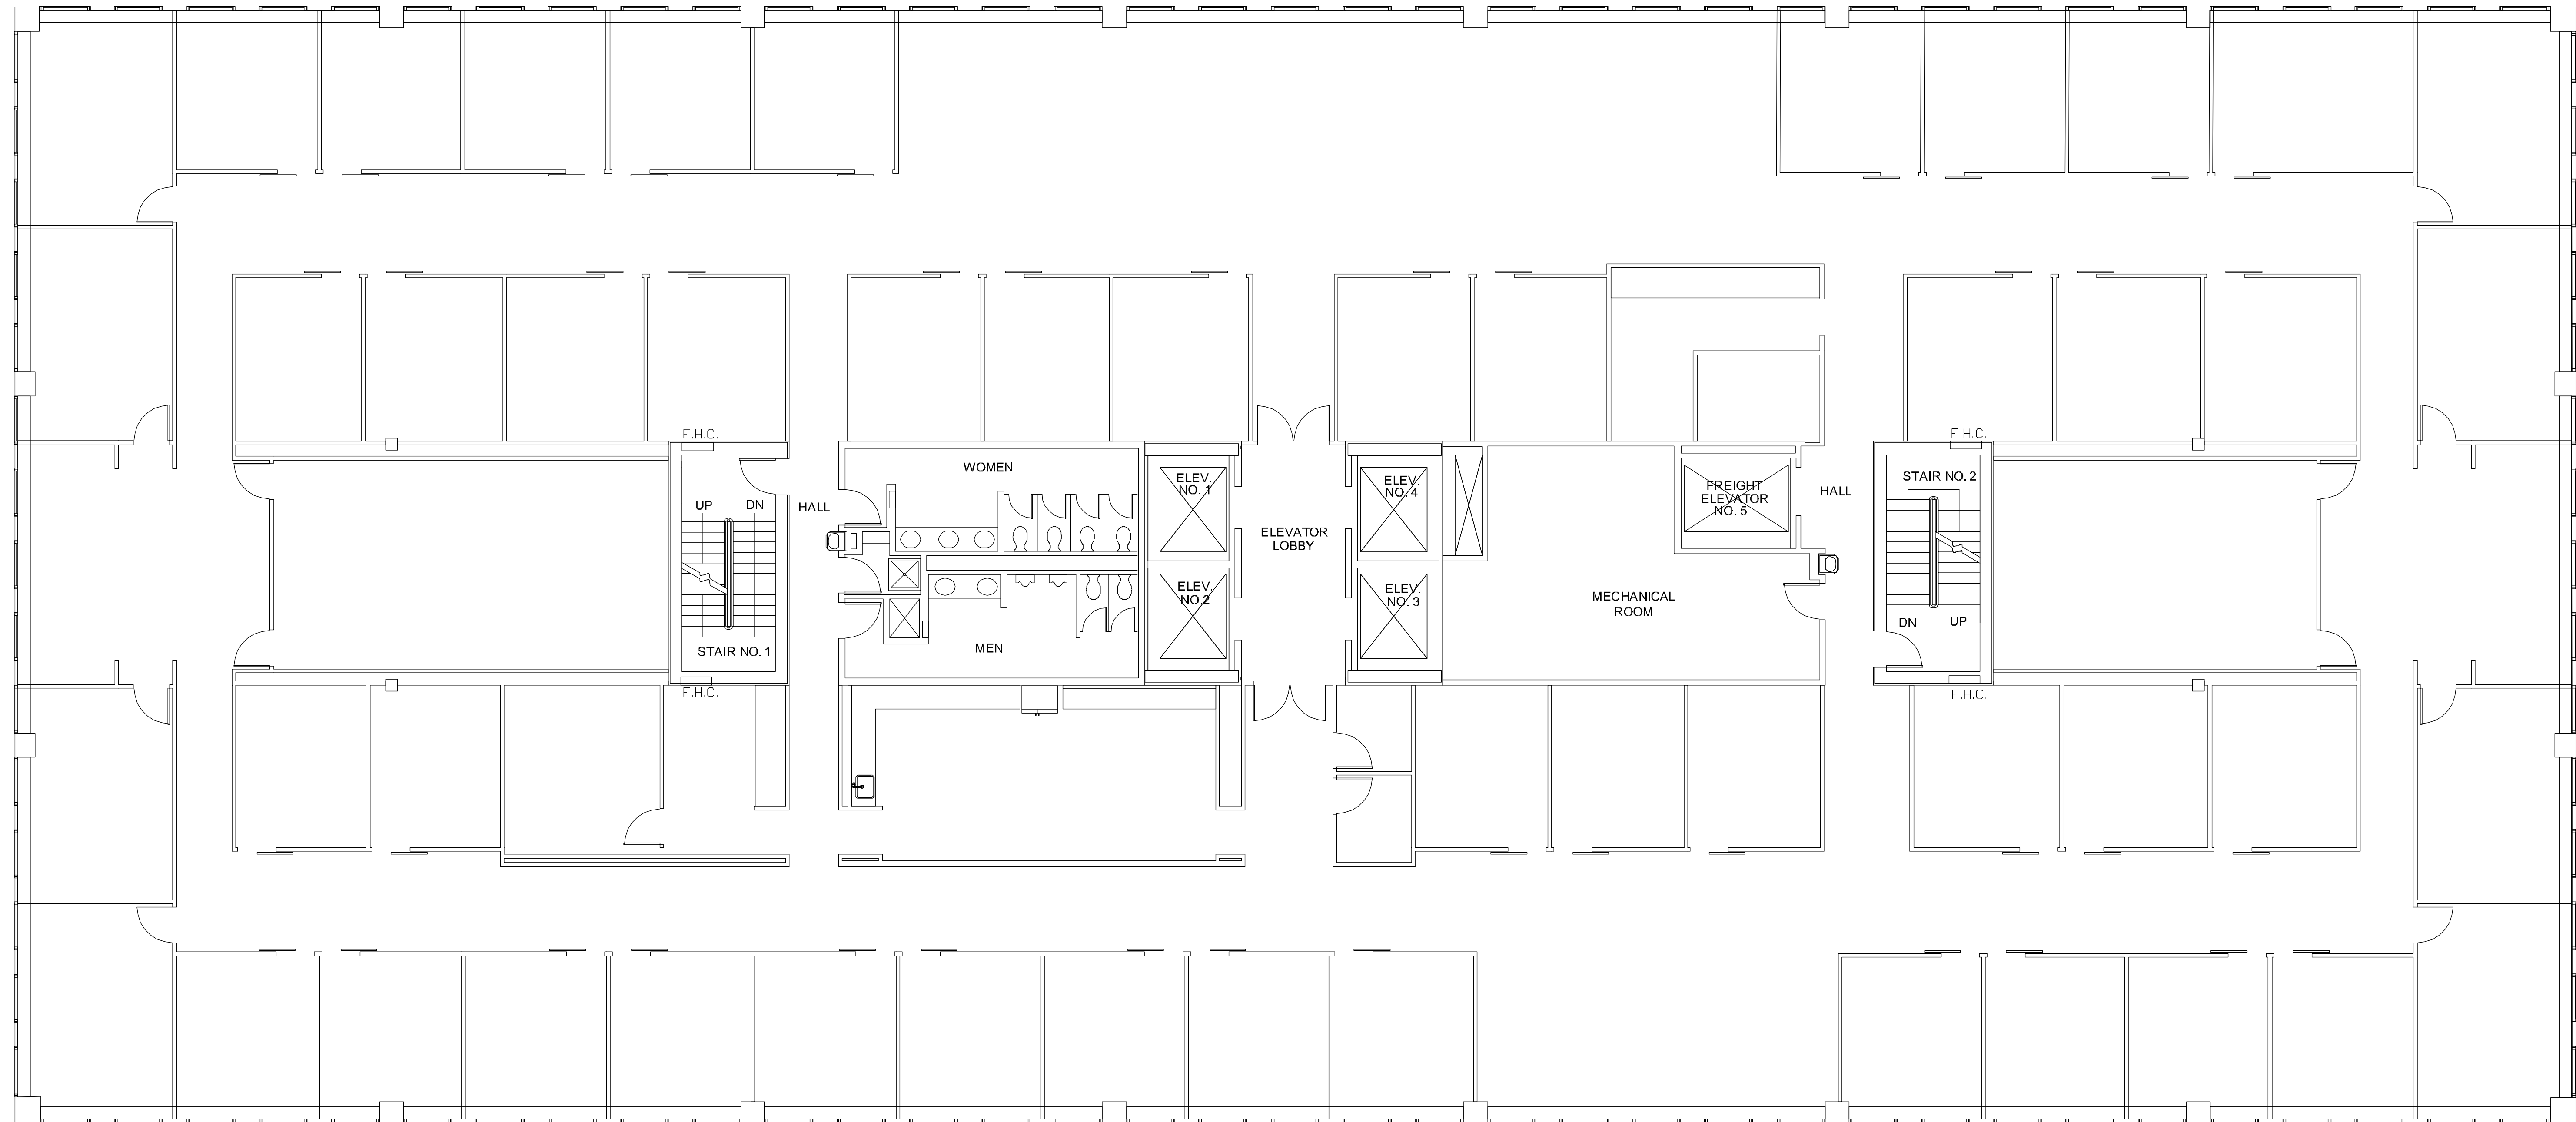

FOUR

GREENWAY PLAZA

Executive office	9
Associate office	41
Workstations	20
Conference	2
Break	1

SUITE 1100 21,086 RSF