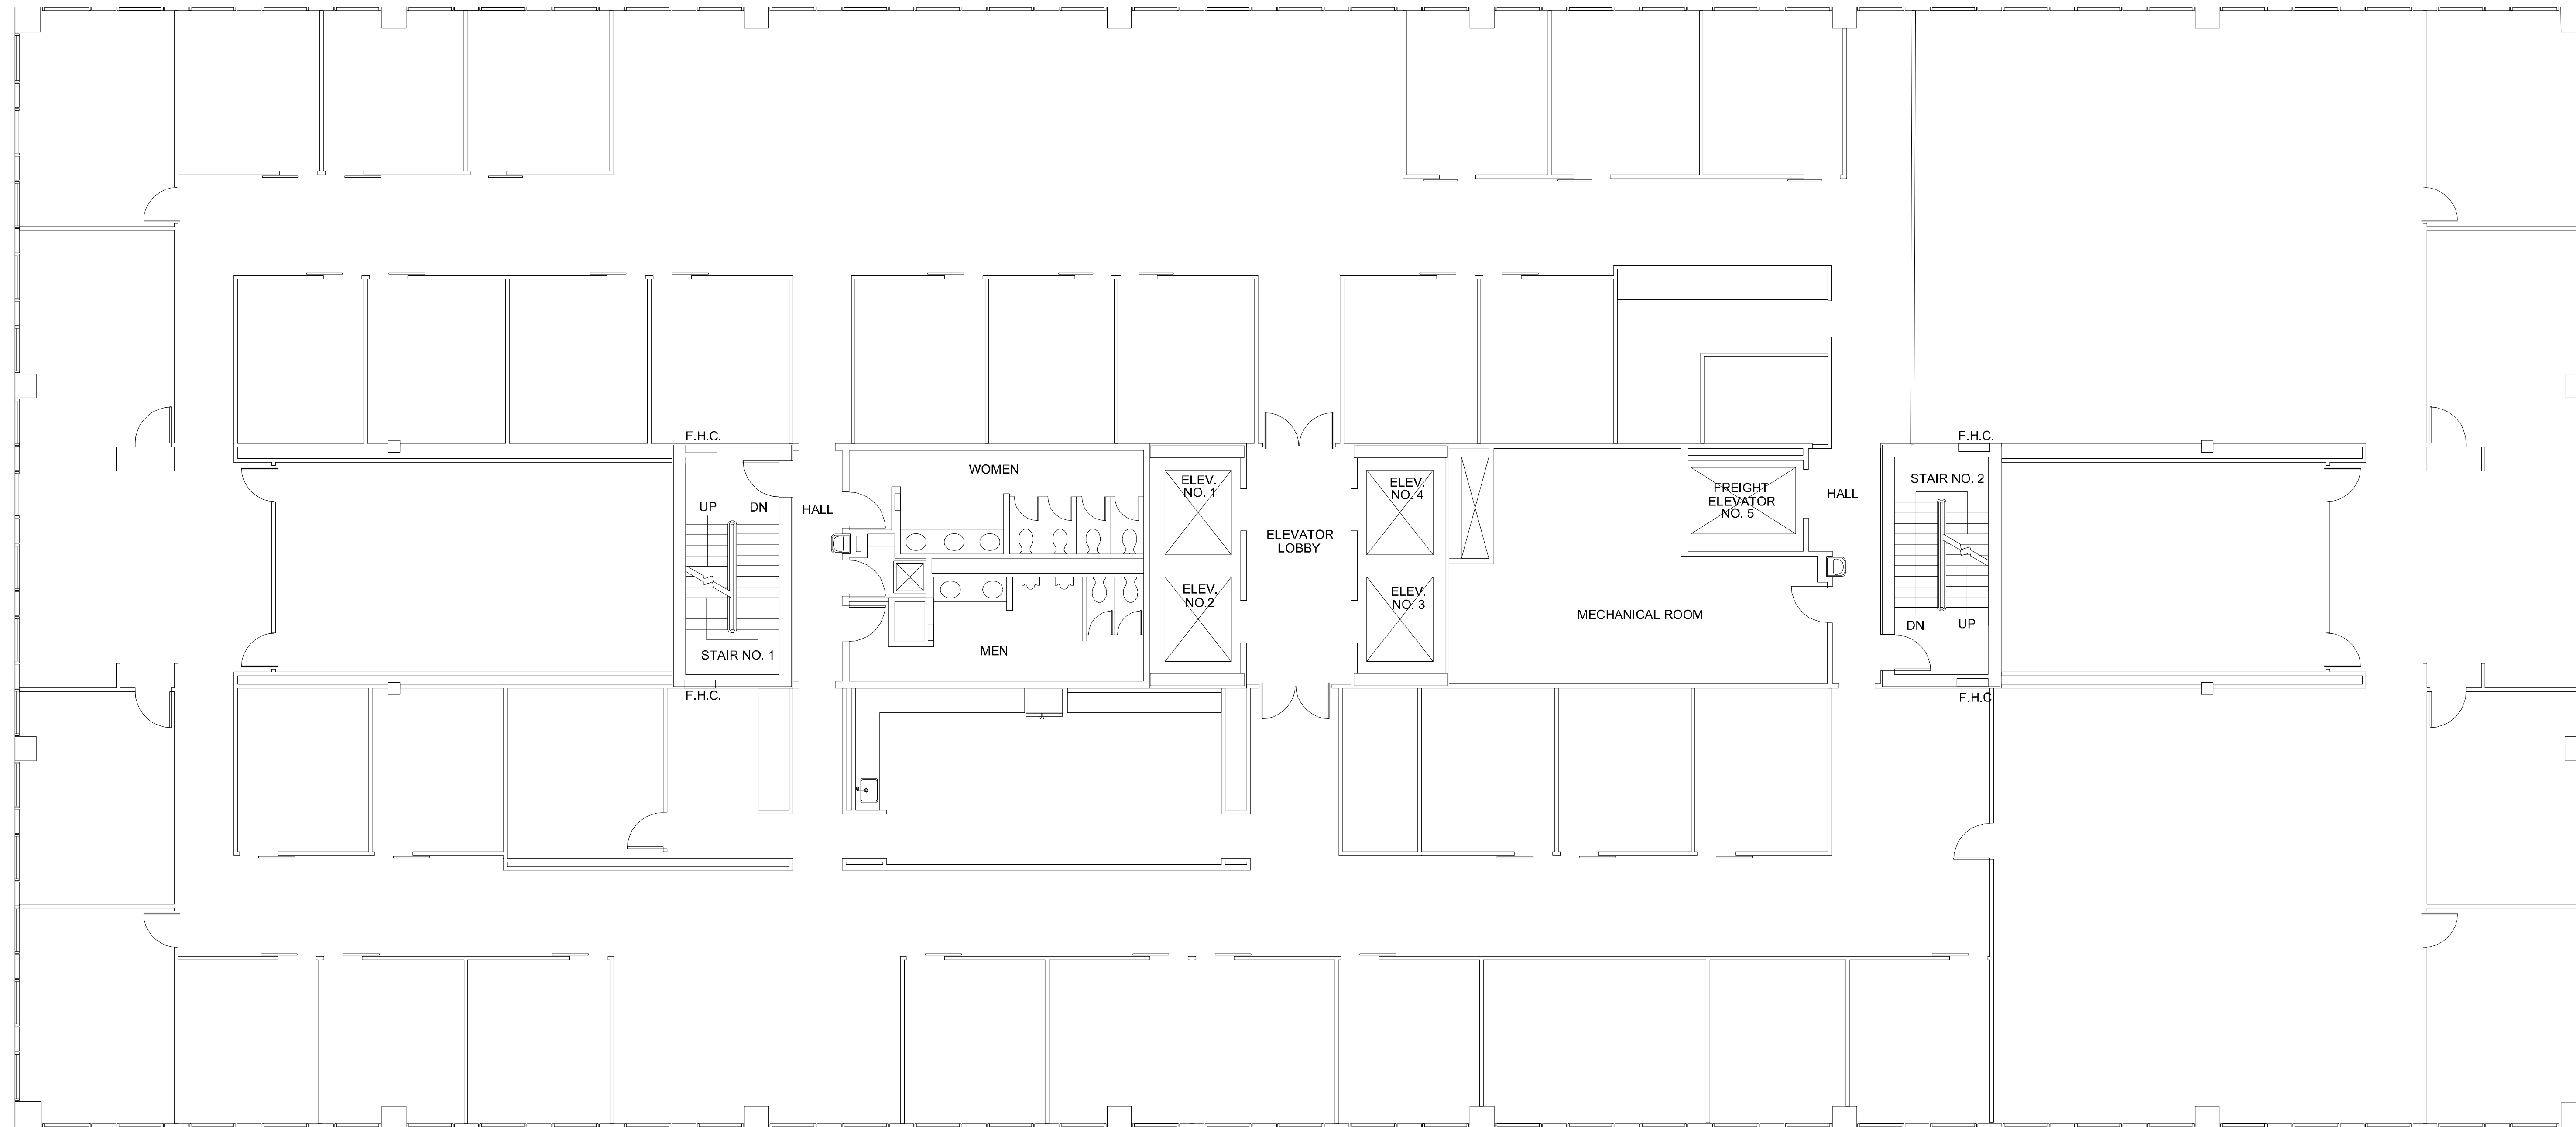

FOUR

GREENWAY PLAZA

Executive office	8
Associate office	30
Workstations	45
Conference	2
Break	1

SUITE 700 19,778 RSF